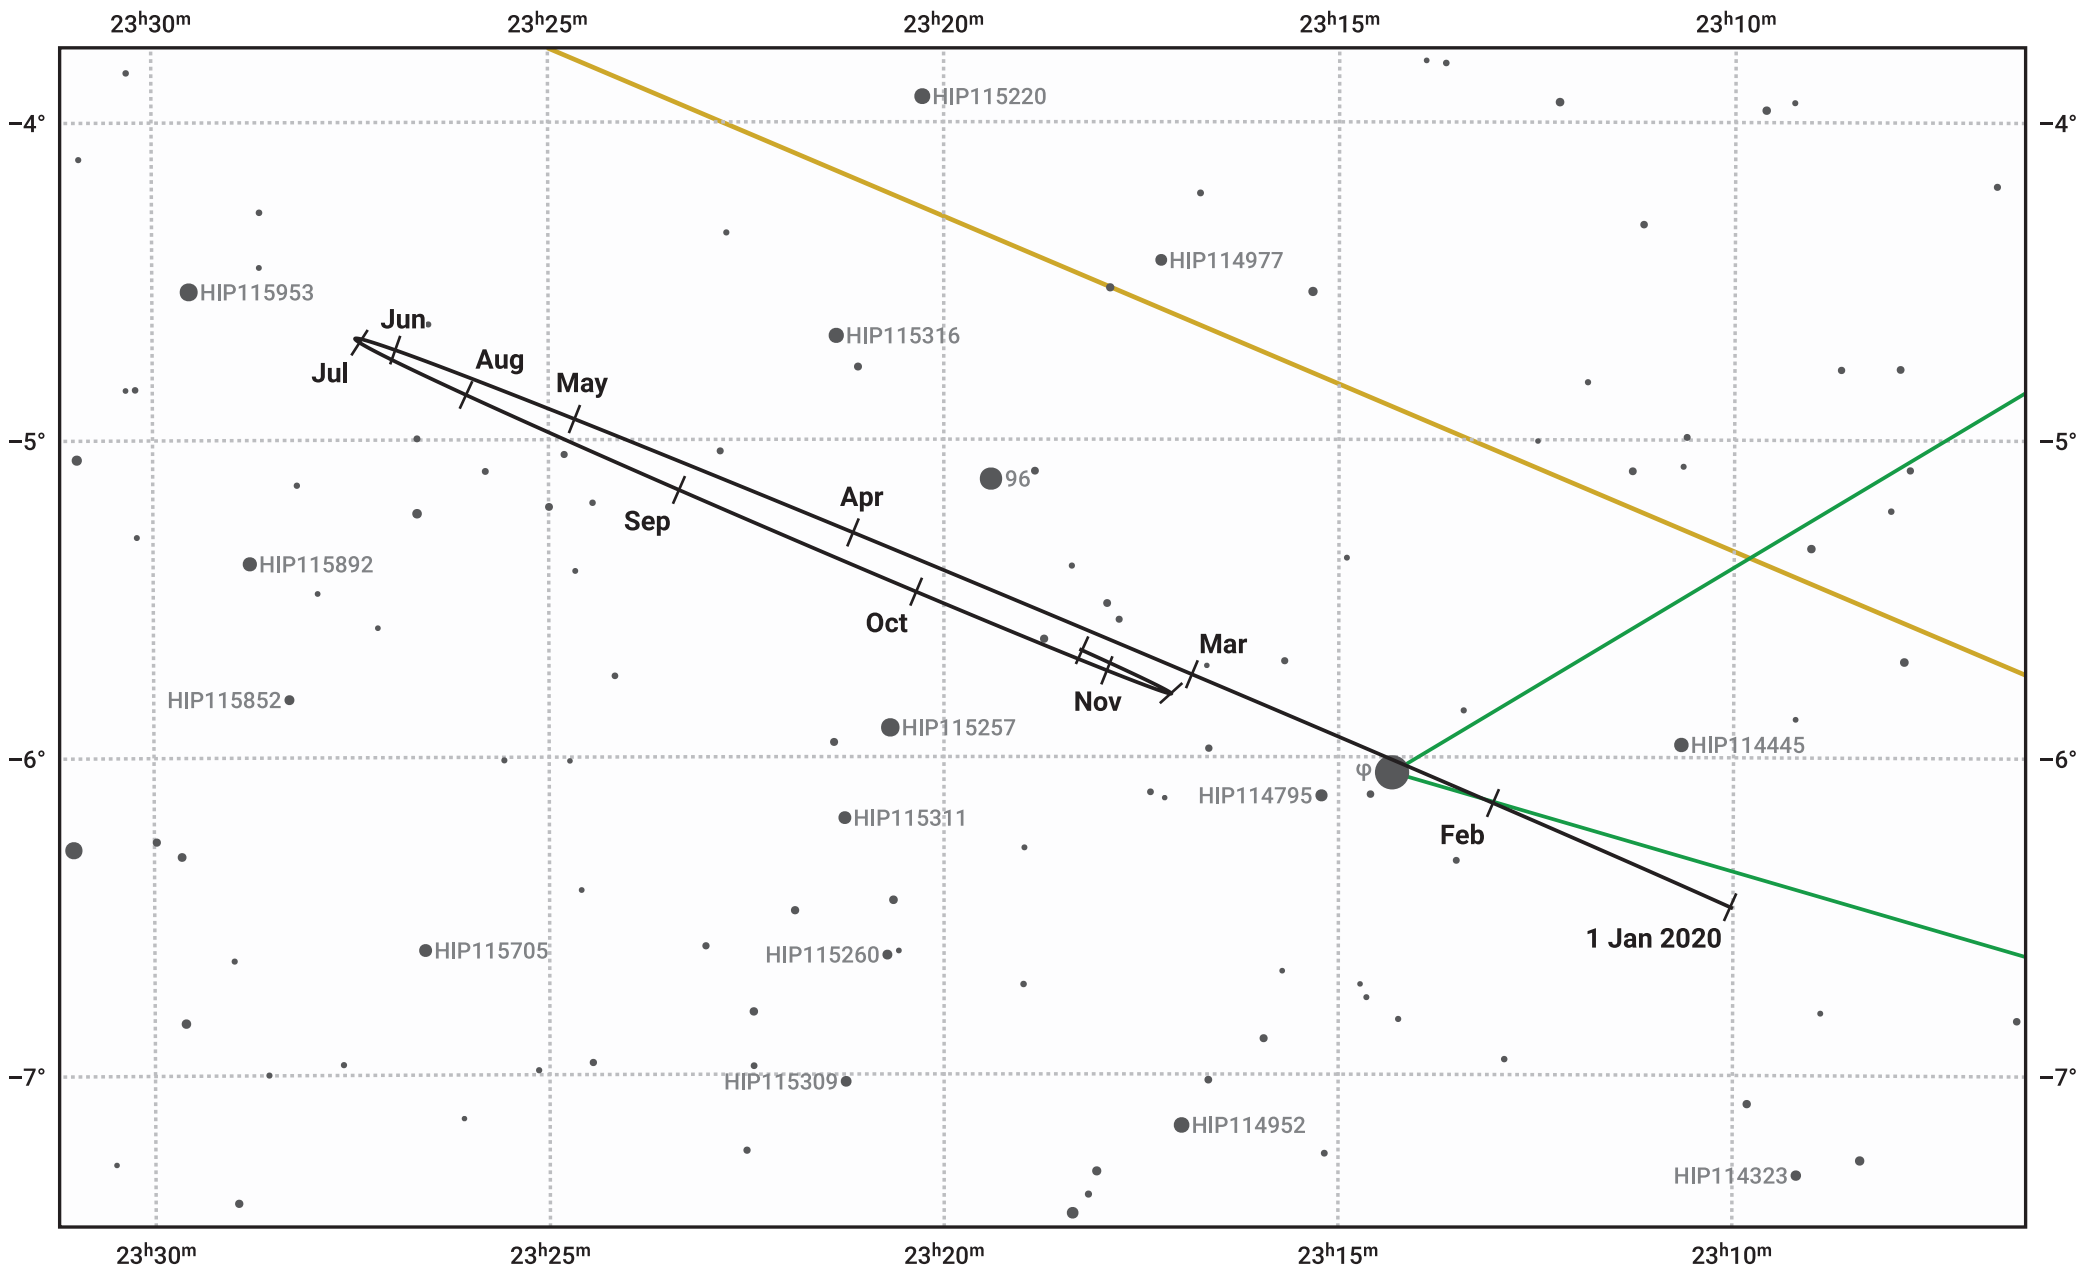

# The path of Neptune in 2020

© Dominic Ford 2011–2024. Date markers placed at midnight UTC. Downloaded from <https://in-the-sky.org>

Magnitude scale: • 10.0 • 9.0 • 8.0 • 7.0 • 6.0 • 5.0 • 4.0

— Ecliptic Plane

- Galaxy
- Bright nebula
- Open cluster
- ⊕ Globular cluster

Date	Mag	Angular size
2020 Jan 1	7.9	2.3"
2020 Apr 1	8.0	2.2"
2020 Jul 1	7.9	2.3"
2020 Oct 1	7.8	2.4"
2021 Jan 1	7.9	2.3"