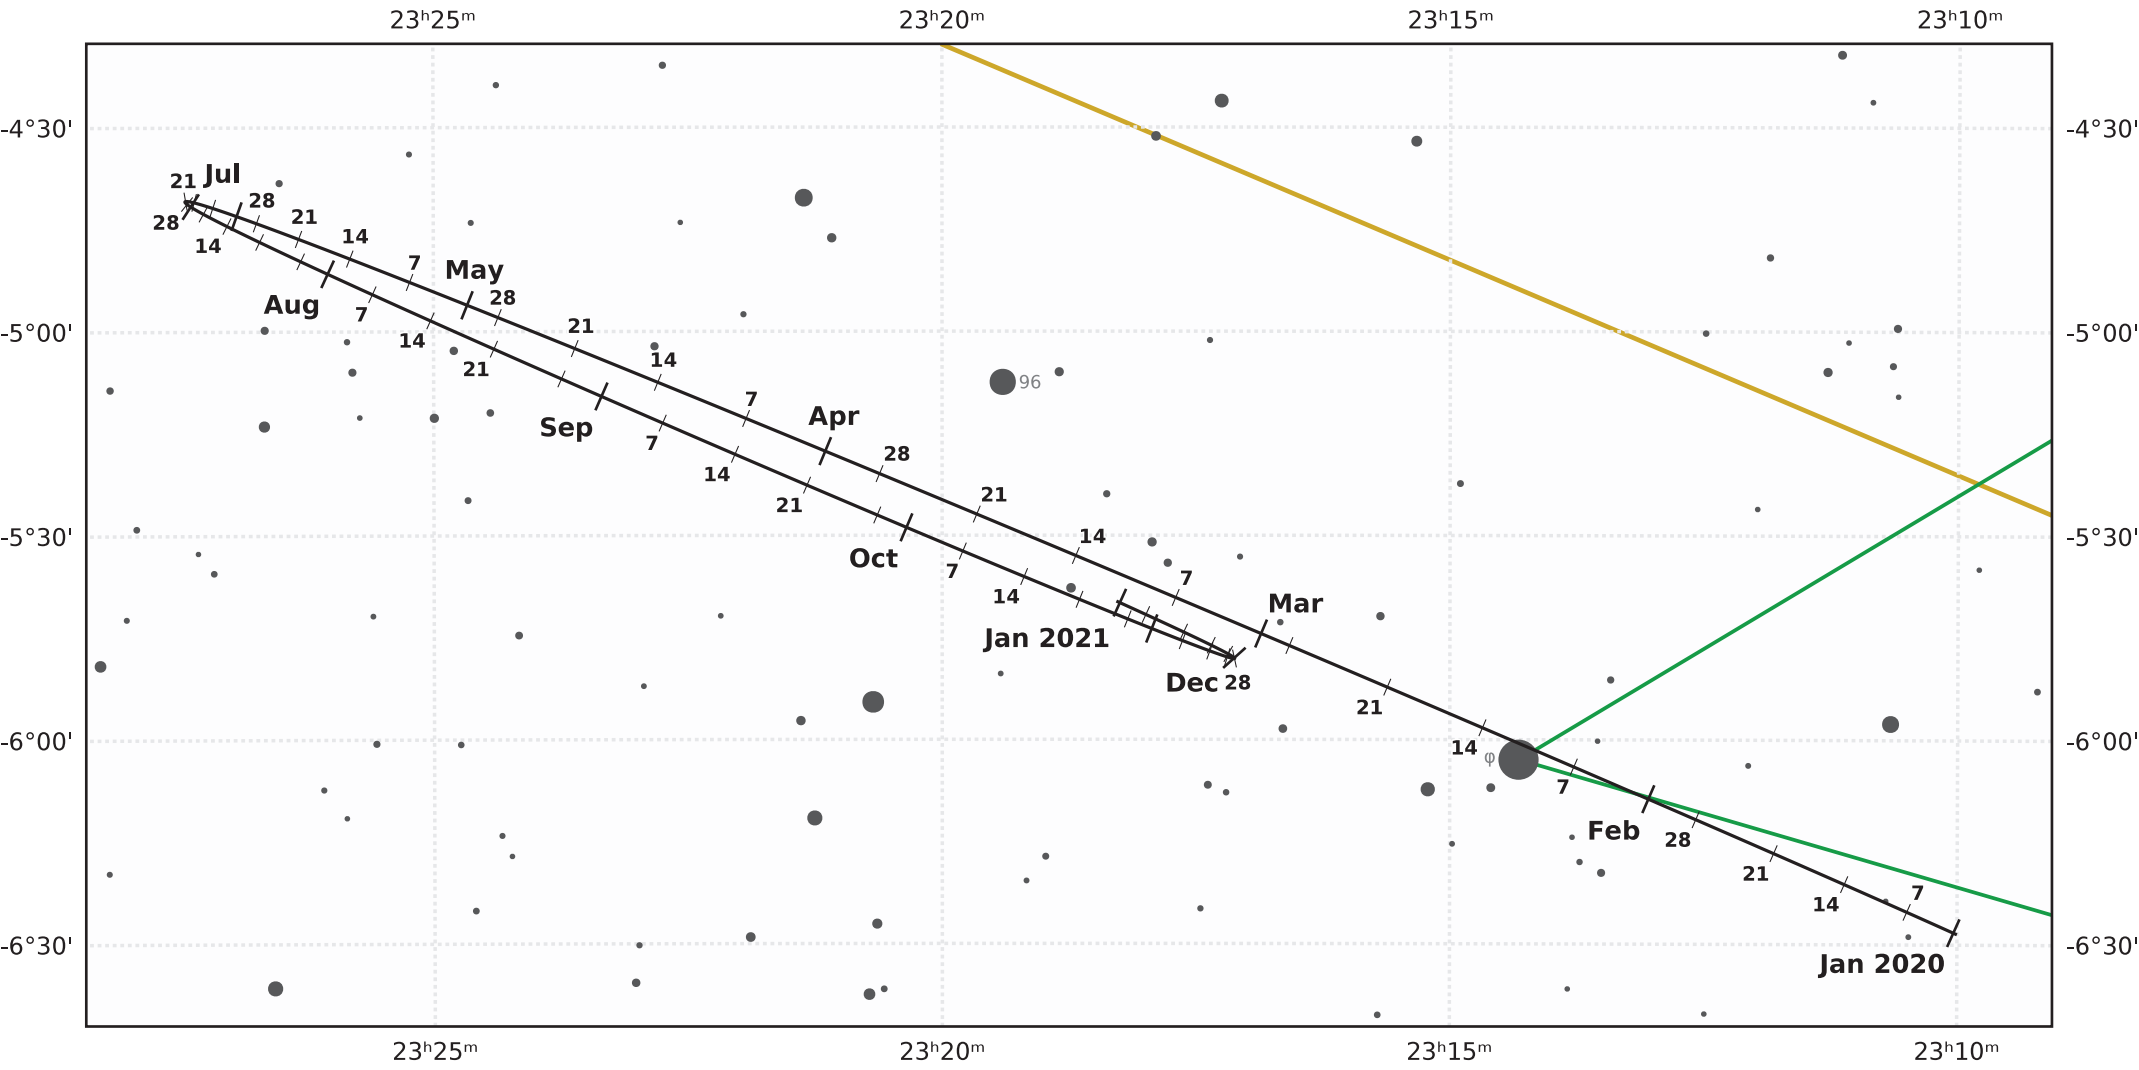

The path of Neptune in 2020

© Dominic Ford 2011-2020. Downloaded from <https://in-the-sky.org>

Magnitude scale: •10.5 •10.0 •9.5 •9.0 •8.5 •8.0 •7.5 •7.0 •6.5 •6.0 •5.5 •5.0 •4.5 •4.0

— The Equator — Ecliptic Plane — Galactic Plane