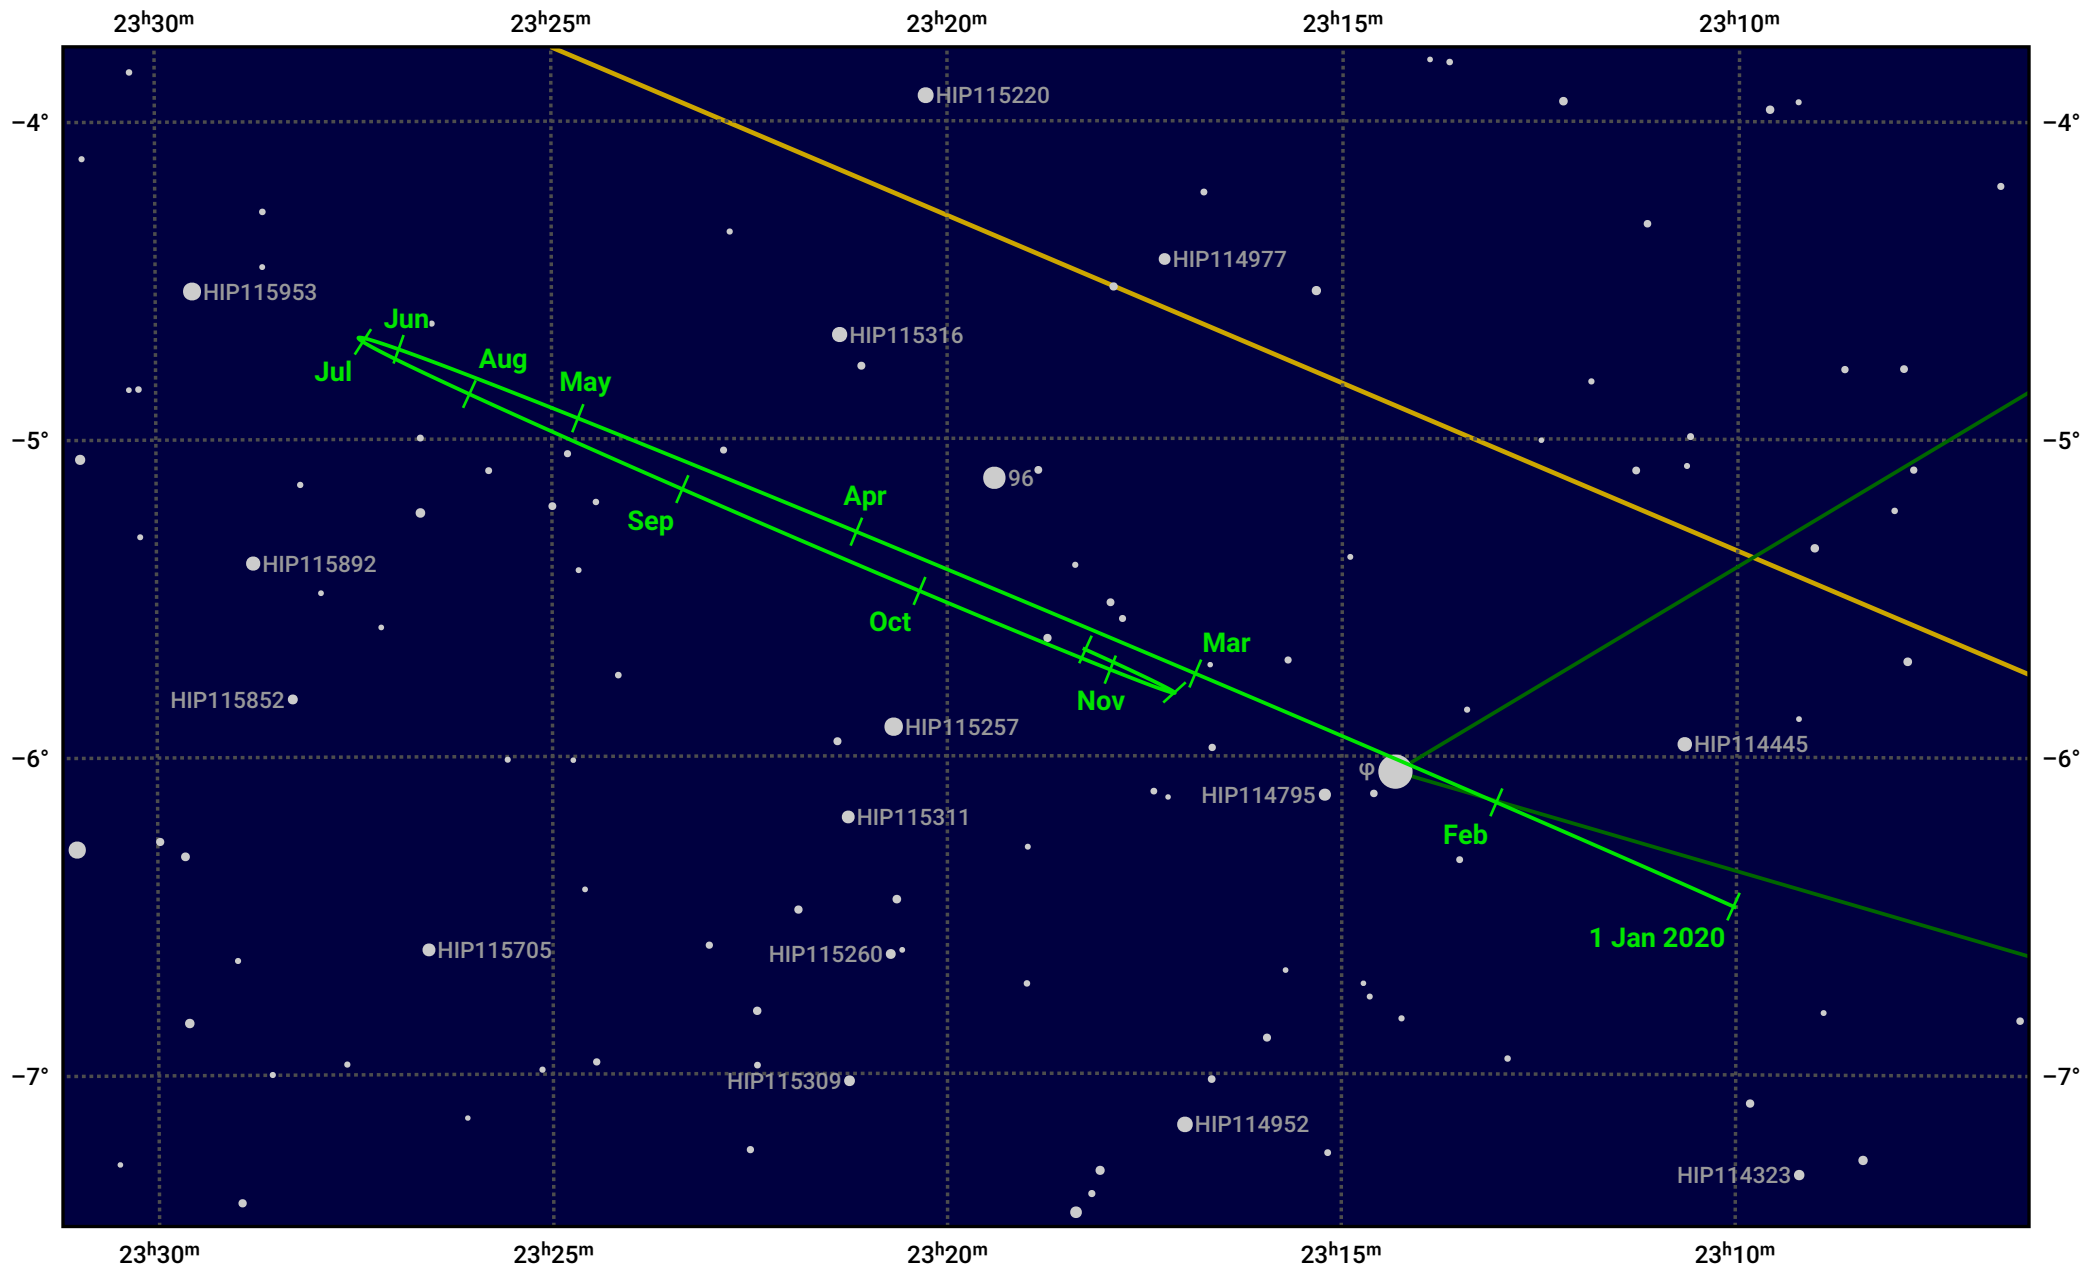

The path of Neptune in 2020

© Dominic Ford 2011–2023. Date markers placed at midnight UTC. Downloaded from <https://in-the-sky.org>

Magnitude scale: ● 10.0 ● 9.0 ● 8.0 ● 7.0 ● 6.0 ● 5.0 ● 4.0

— Ecliptic Plane

● Galaxy ■ Bright nebula ● Open cluster ● Globular cluster

Date	Mag	Angular size
2020 Jan 1	7.9	2.3"
2020 Apr 1	8.0	2.2"
2020 Jul 1	7.9	2.3"
2020 Oct 1	7.8	2.4"
2021 Jan 1	7.9	2.3"