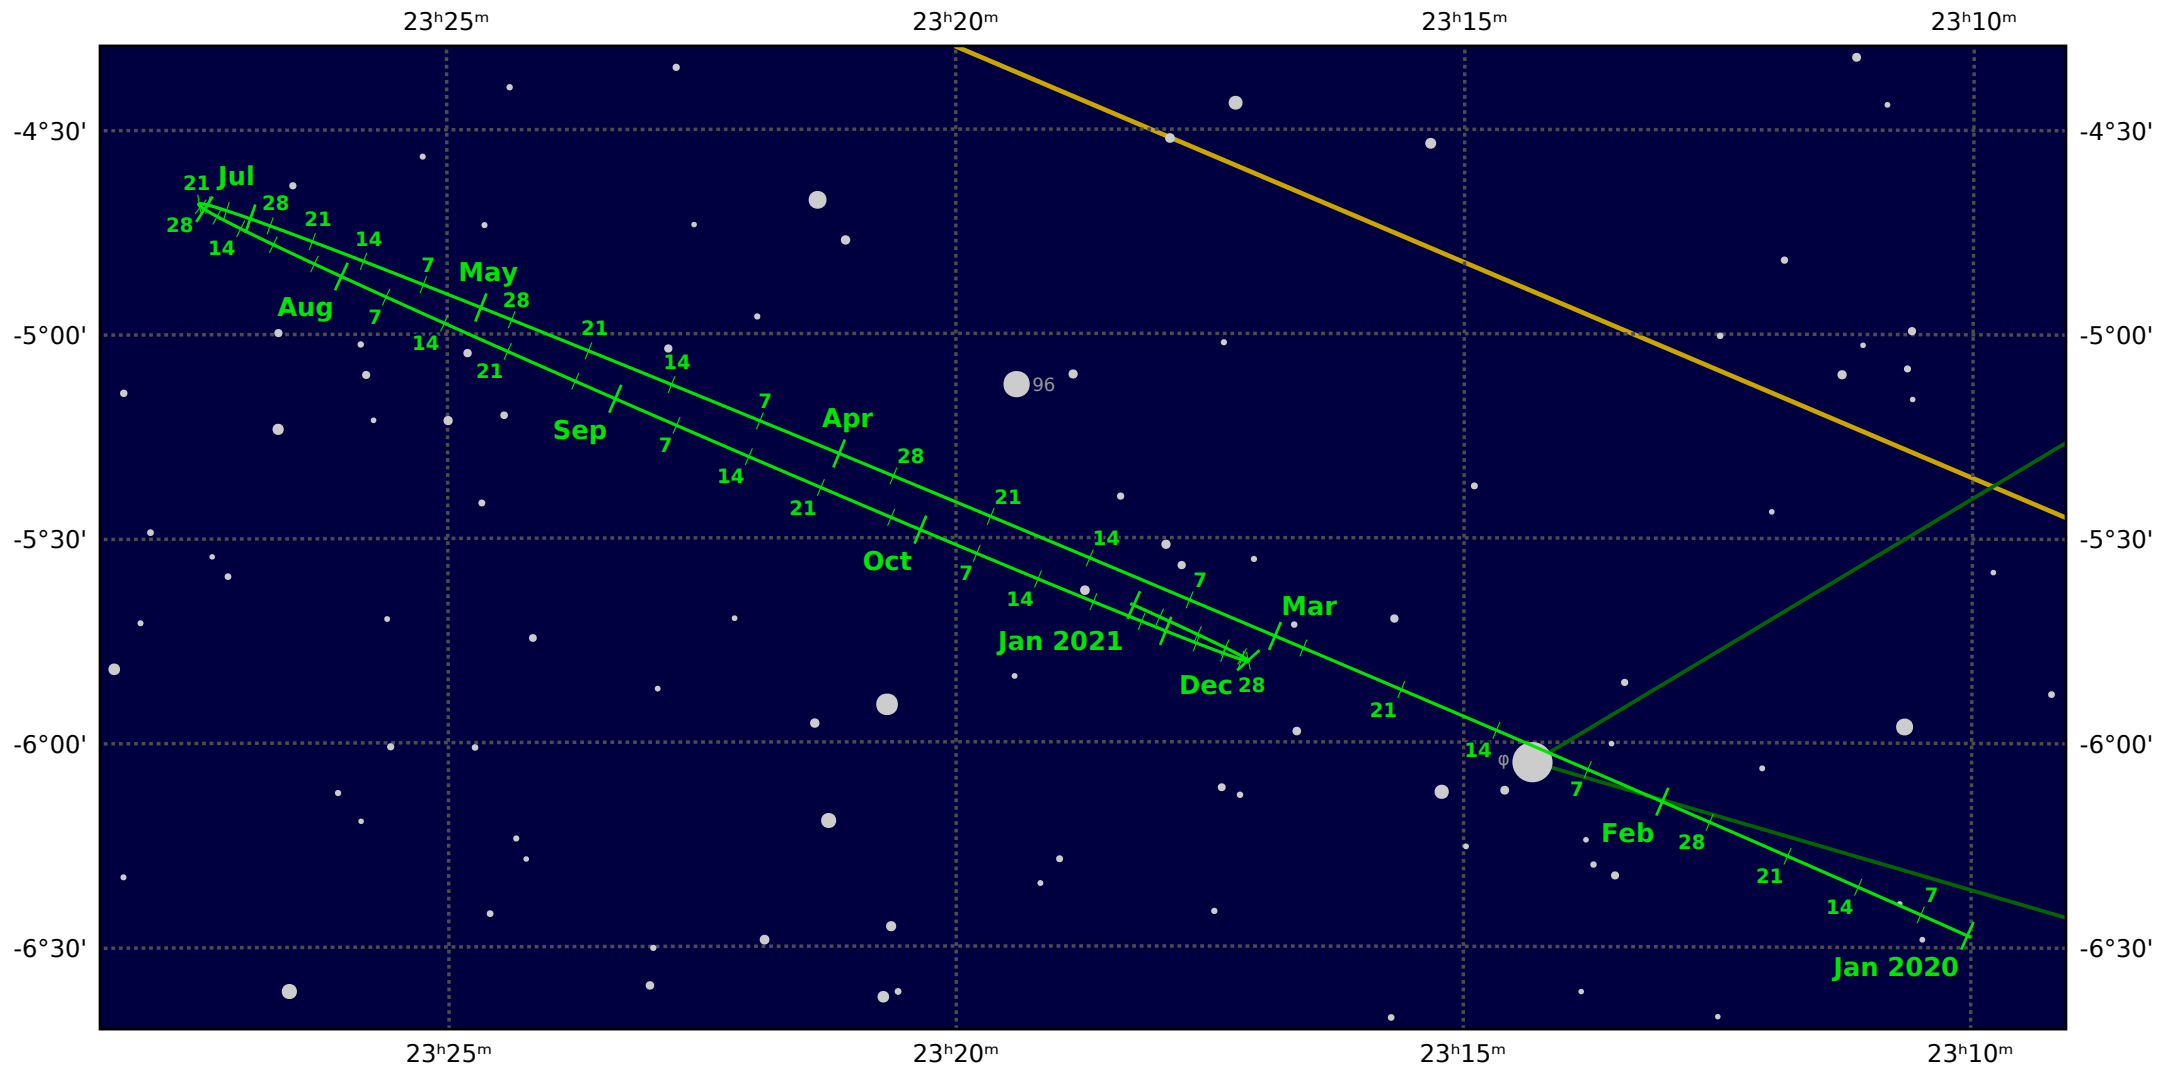

The path of Neptune in 2020

© Dominic Ford 2011-2020. Downloaded from <https://in-the-sky.org>

Magnitude scale: ● 10.5 ● 10.0 ● 9.5 ● 9.0 ● 8.5 ● 8.0 ● 7.5 ● 7.0 ● 6.5 ● 6.0 ● 5.5 ● 5.0 ● 4.5 ● 4.0

— Ecliptic Plane — Galactic Plane