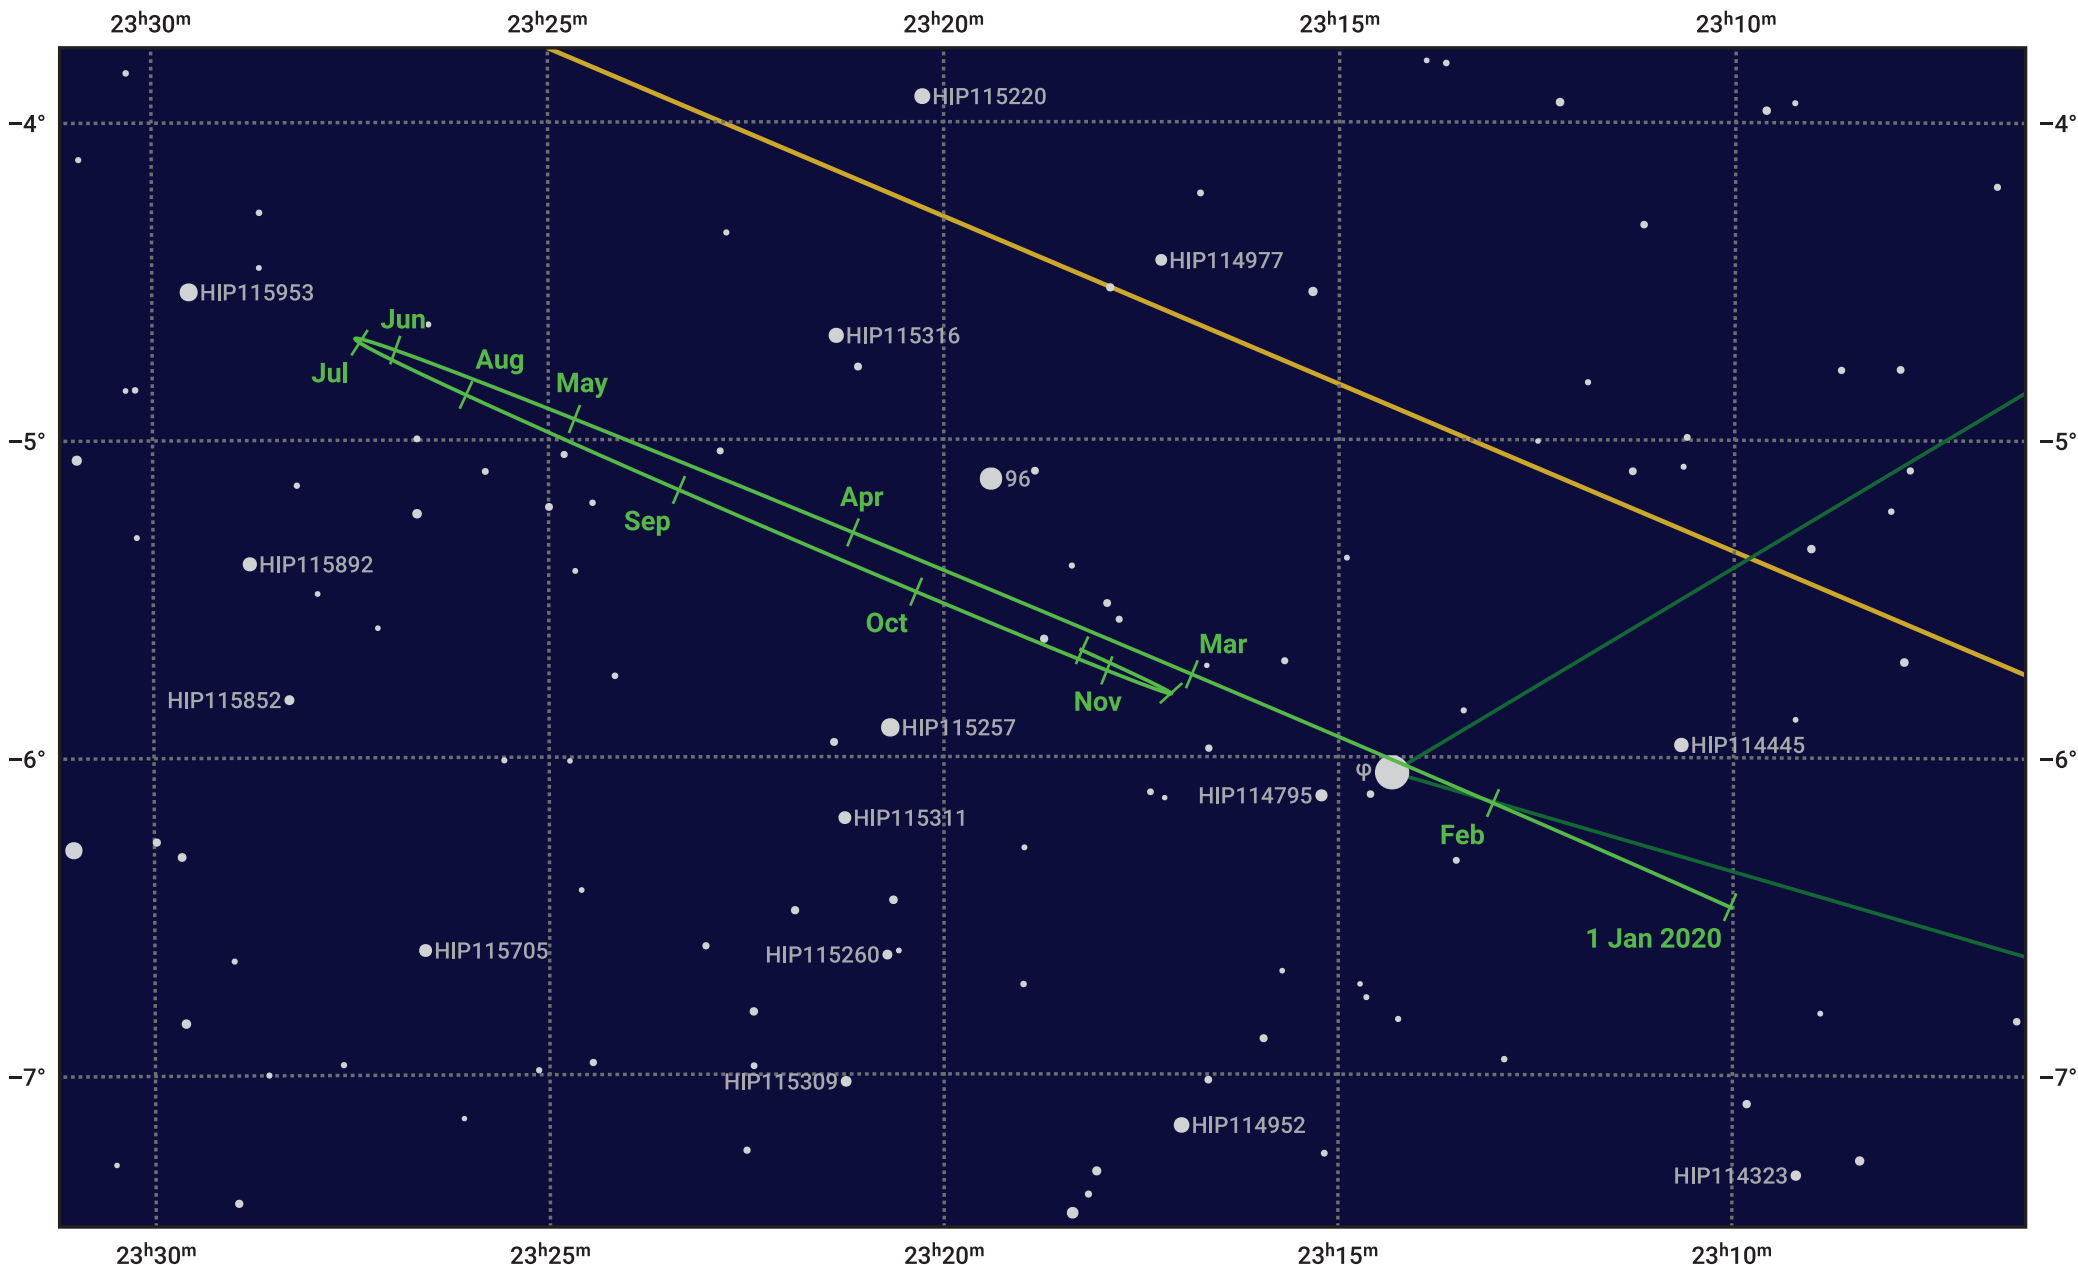

The path of Neptune in 2020

© Dominic Ford 2011–2023. Date markers placed at midnight UTC. Downloaded from <https://in-the-sky.org>

Magnitude scale: ● 10.0 ● 9.0 ● 8.0 ● 7.0 ● 6.0 ● 5.0 ● 4.0

— Ecliptic Plane

● Galaxy ■ Bright nebula ● Open cluster ● Globular cluster

Date	Mag	Angular size
2020 Jan 1	7.9	2.3"
2020 Apr 1	8.0	2.2"
2020 Jul 1	7.9	2.3"
2020 Oct 1	7.8	2.4"
2021 Jan 1	7.9	2.3"