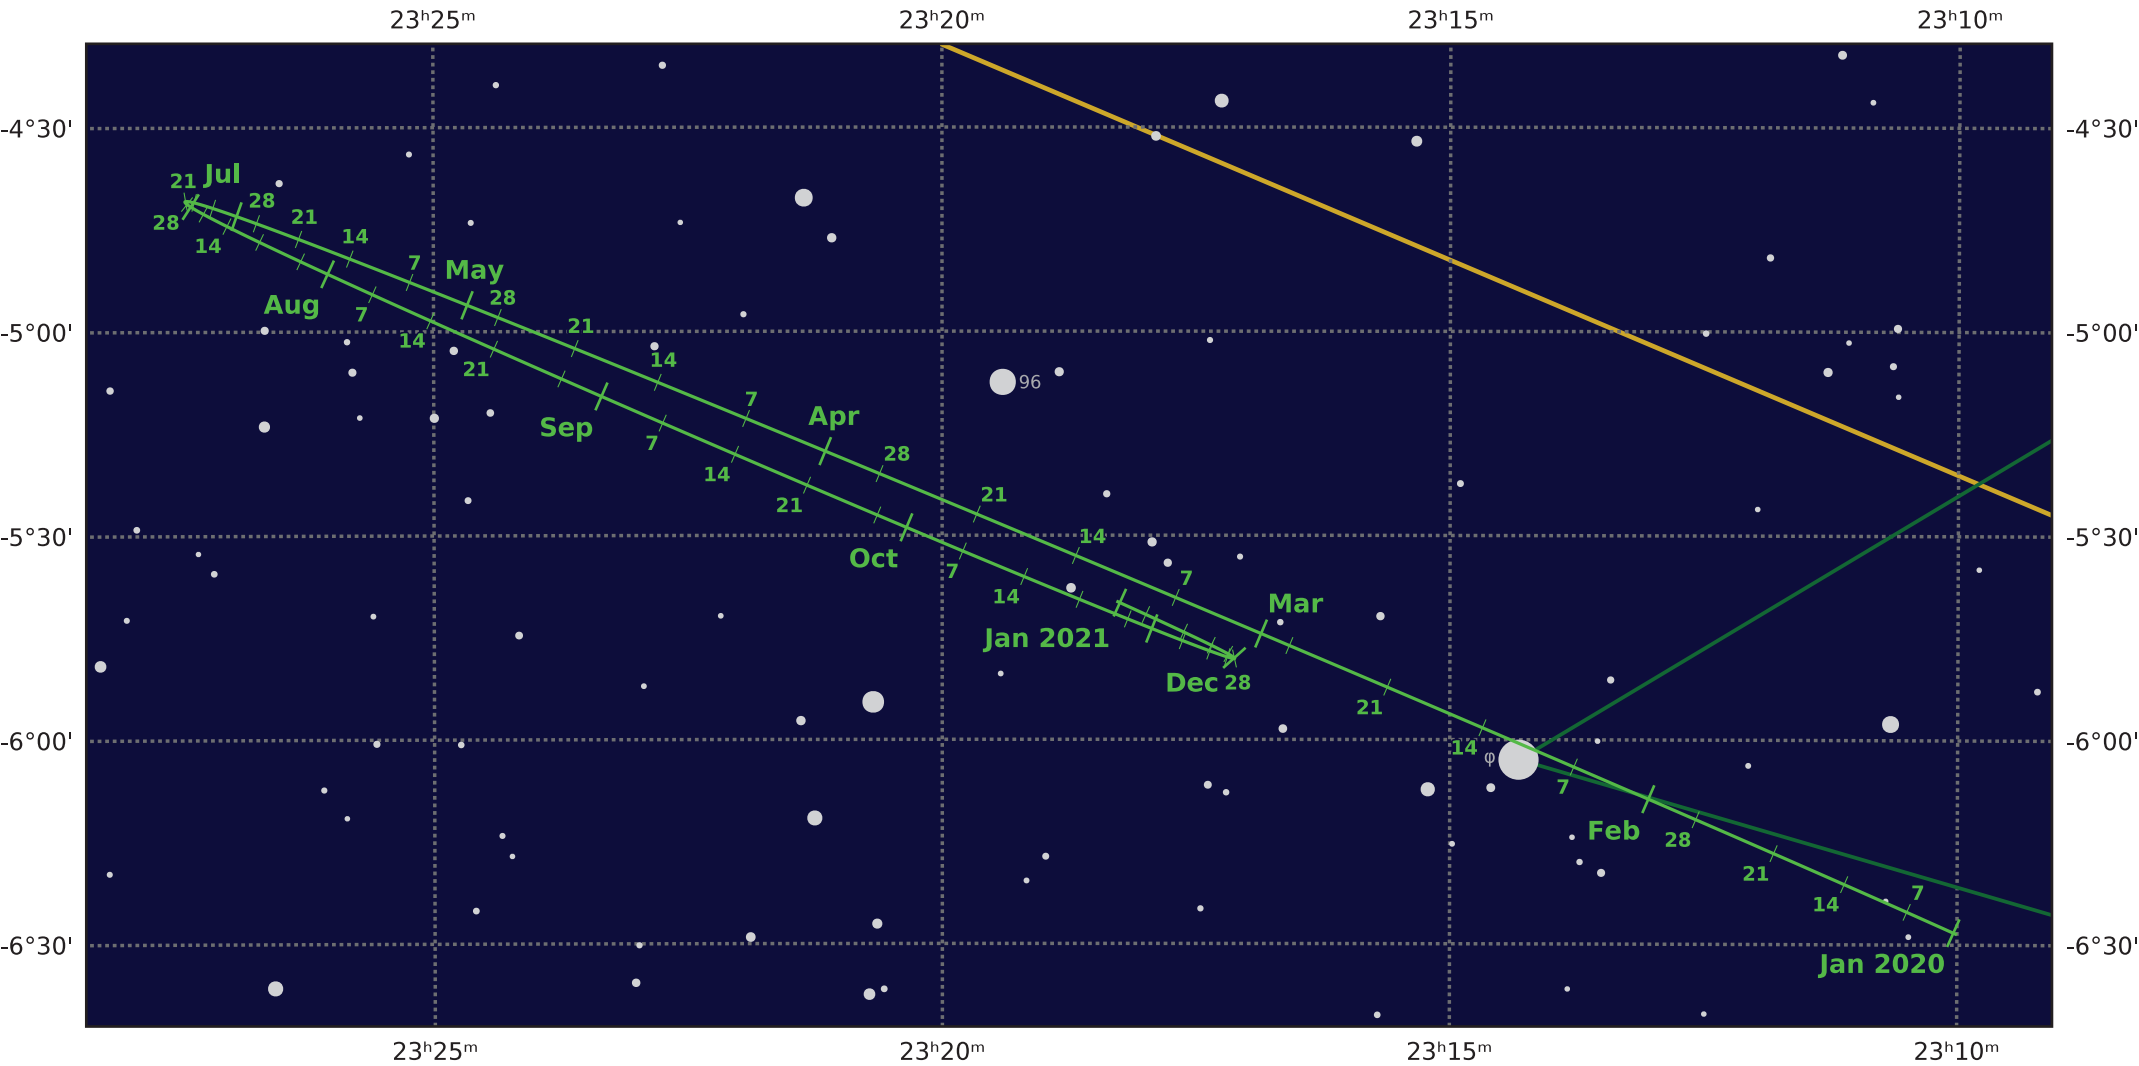

The path of Neptune in 2020

© Dominic Ford 2011-2020. Downloaded from <https://in-the-sky.org>

Magnitude scale: •10.5 •10.0 •9.5 •9.0 •8.5 •8.0 •7.5 •7.0 •6.5 •6.0 •5.5 •5.0 •4.5 •4.0

— Ecliptic Plane — Galactic Plane