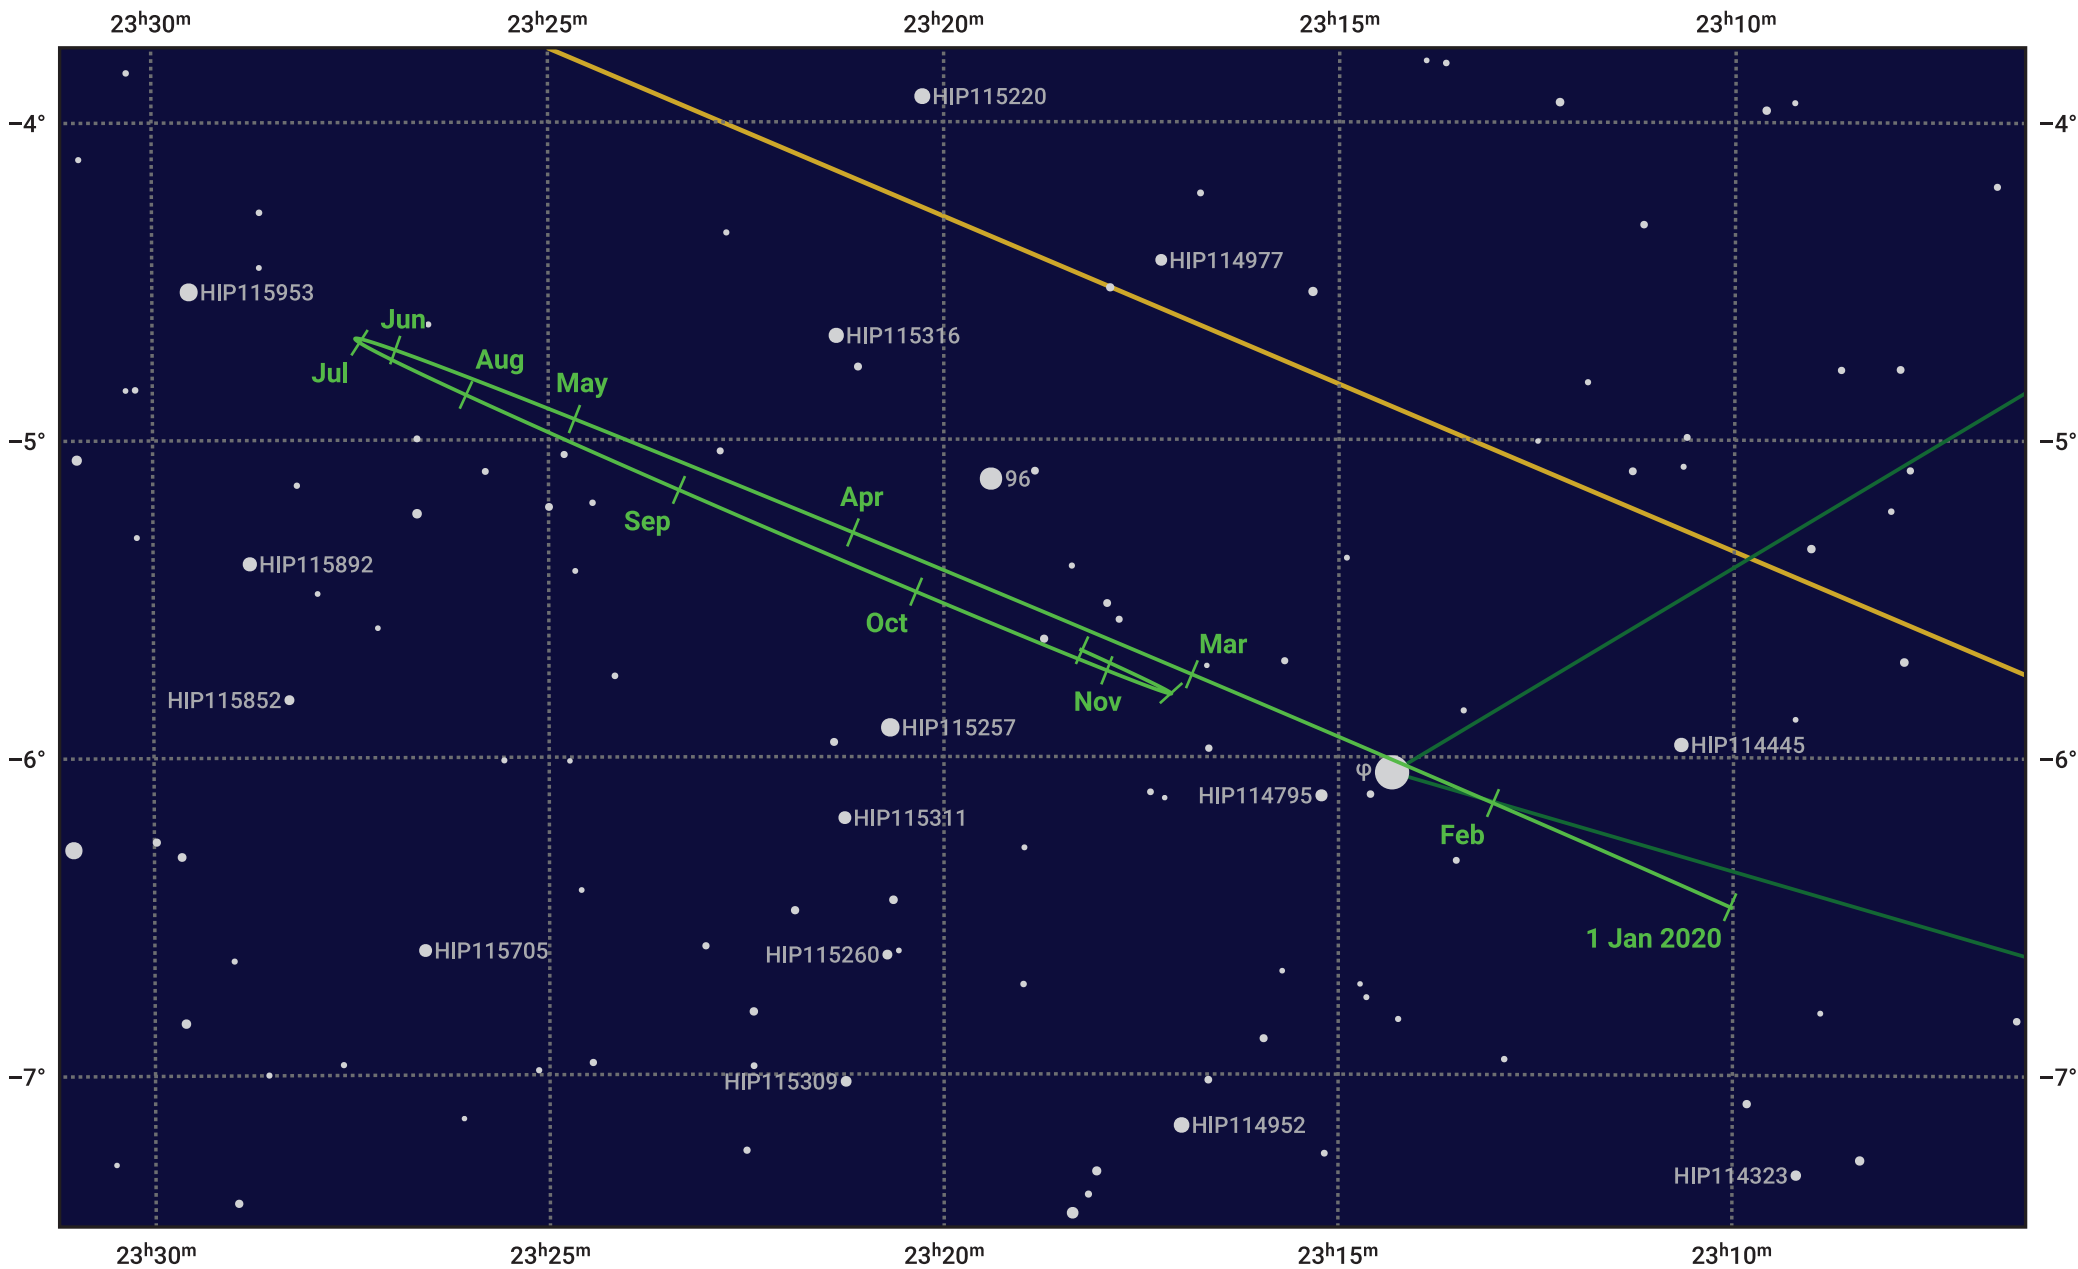

The path of Neptune in 2020

© Dominic Ford 2011–2024. Date markers placed at midnight UTC. Downloaded from <https://in-the-sky.org>

Magnitude scale: ● 10.0 ● 9.0 ● 8.0 ● 7.0 ● 6.0 ● 5.0 ● 4.0

— Ecliptic Plane

- Galaxy
- Bright nebula
- Open cluster
- ⊕ Globular cluster

Date	Mag	Angular size
2020 Jan 1	7.9	2.3"
2020 Apr 1	8.0	2.2"
2020 Jul 1	7.9	2.3"
2020 Oct 1	7.8	2.4"
2021 Jan 1	7.9	2.3"