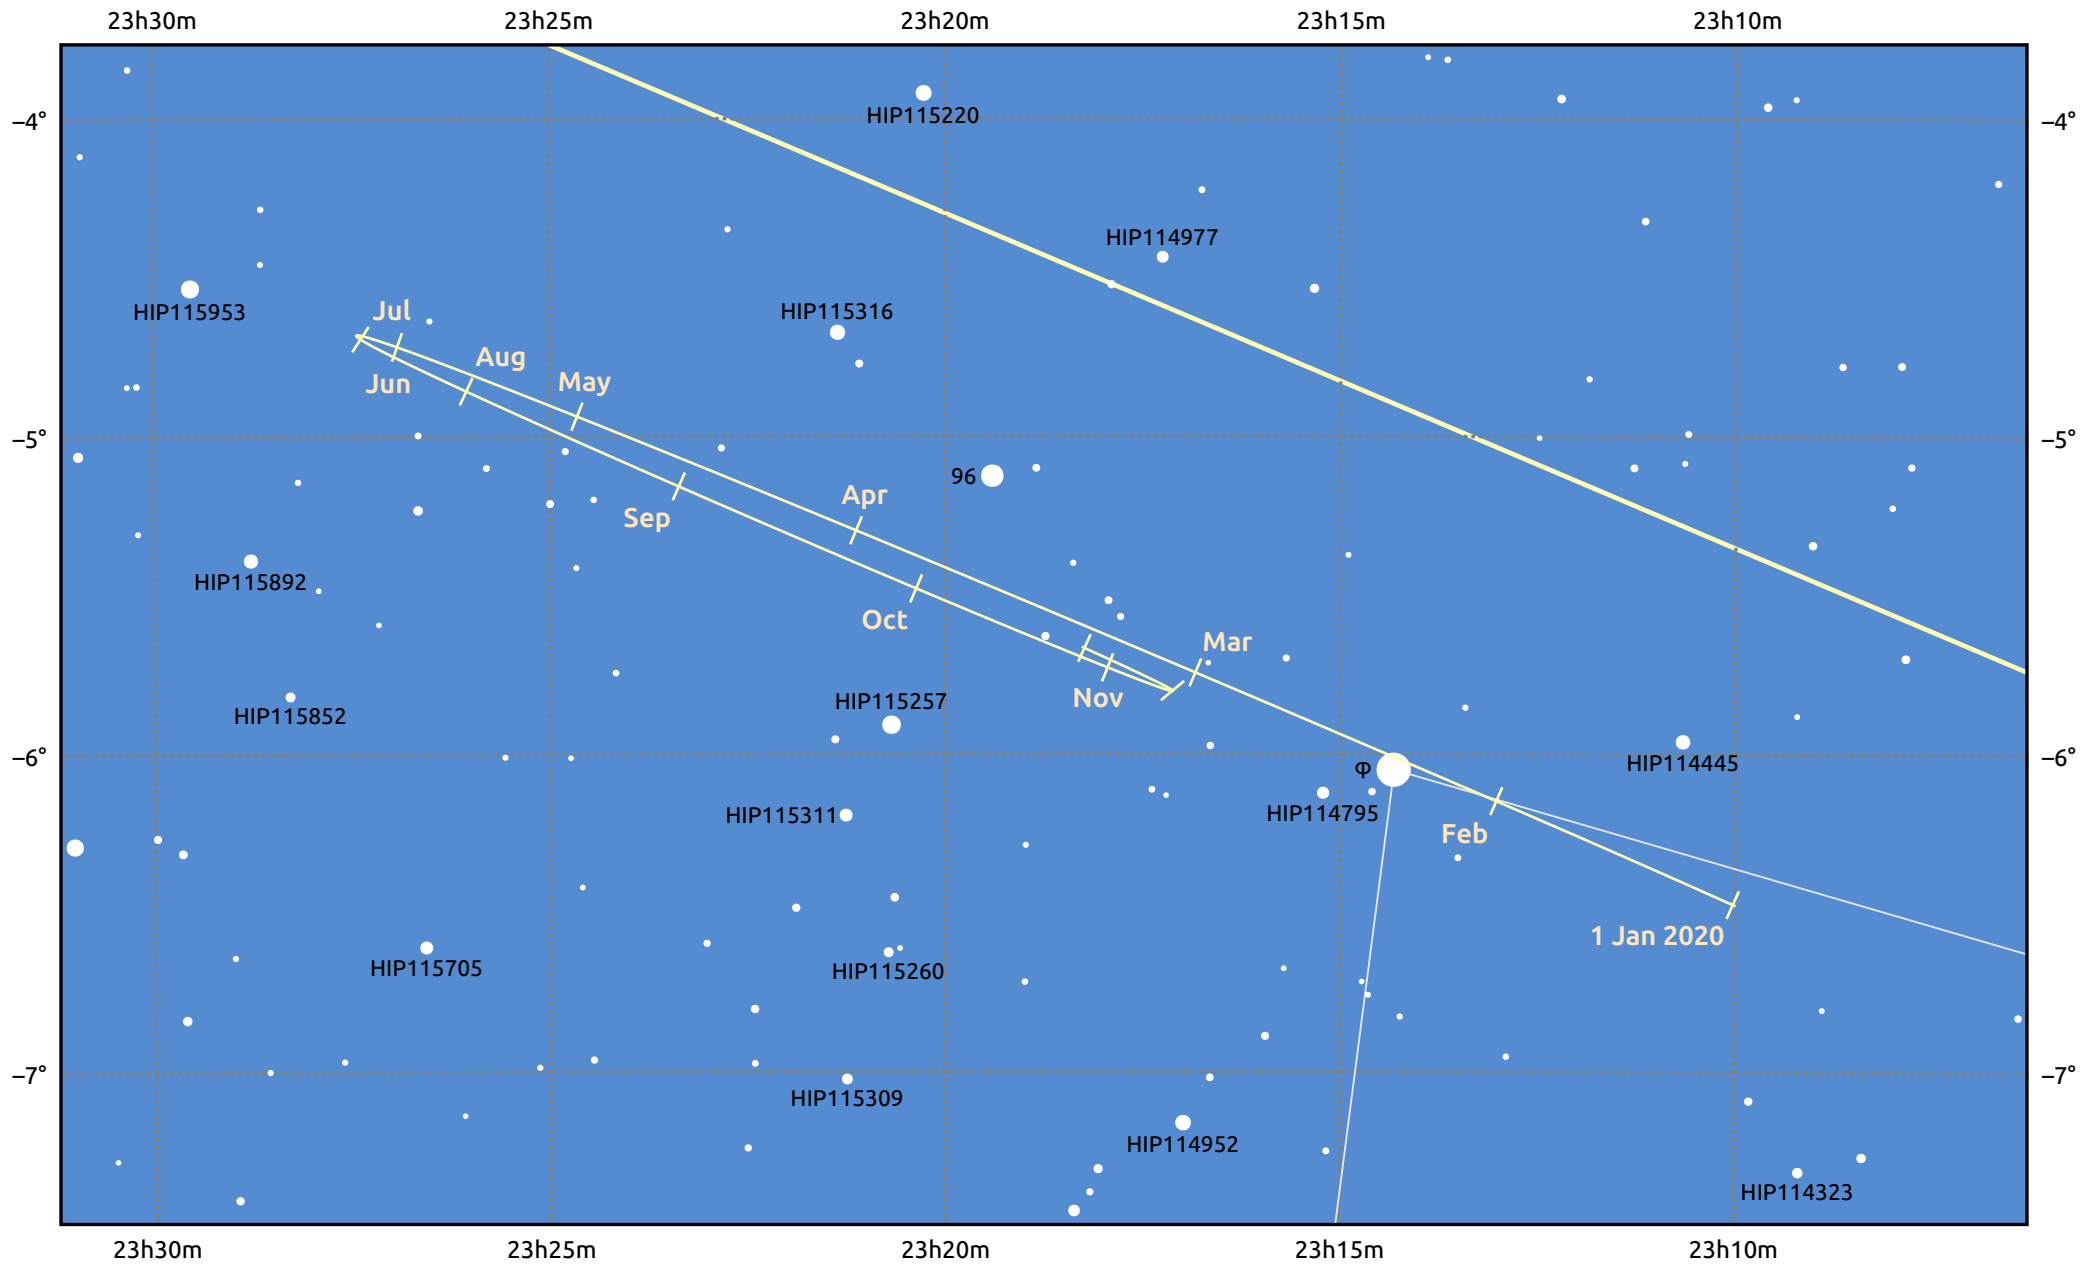

The path of Neptune in 2020

© Dominic Ford 2011–2025. Date markers placed at midnight UTC. Downloaded from <https://in-the-sky.org>

Magnitude scale: ● 10.0 ● 9.0 ● 8.0 ● 7.0 ● 6.0 ● 5.0 ● 4.0

— Ecliptic Plane

Galaxy Bright nebula Open cluster Globular cluster Planetary nebula

Date	Mag	Angular size
2020 Jan 1	7.9	2.3"
2020 Apr 1	8.0	2.2"
2020 Jul 1	7.9	2.3"
2020 Oct 1	7.8	2.4"
2021 Jan 1	7.9	2.3"