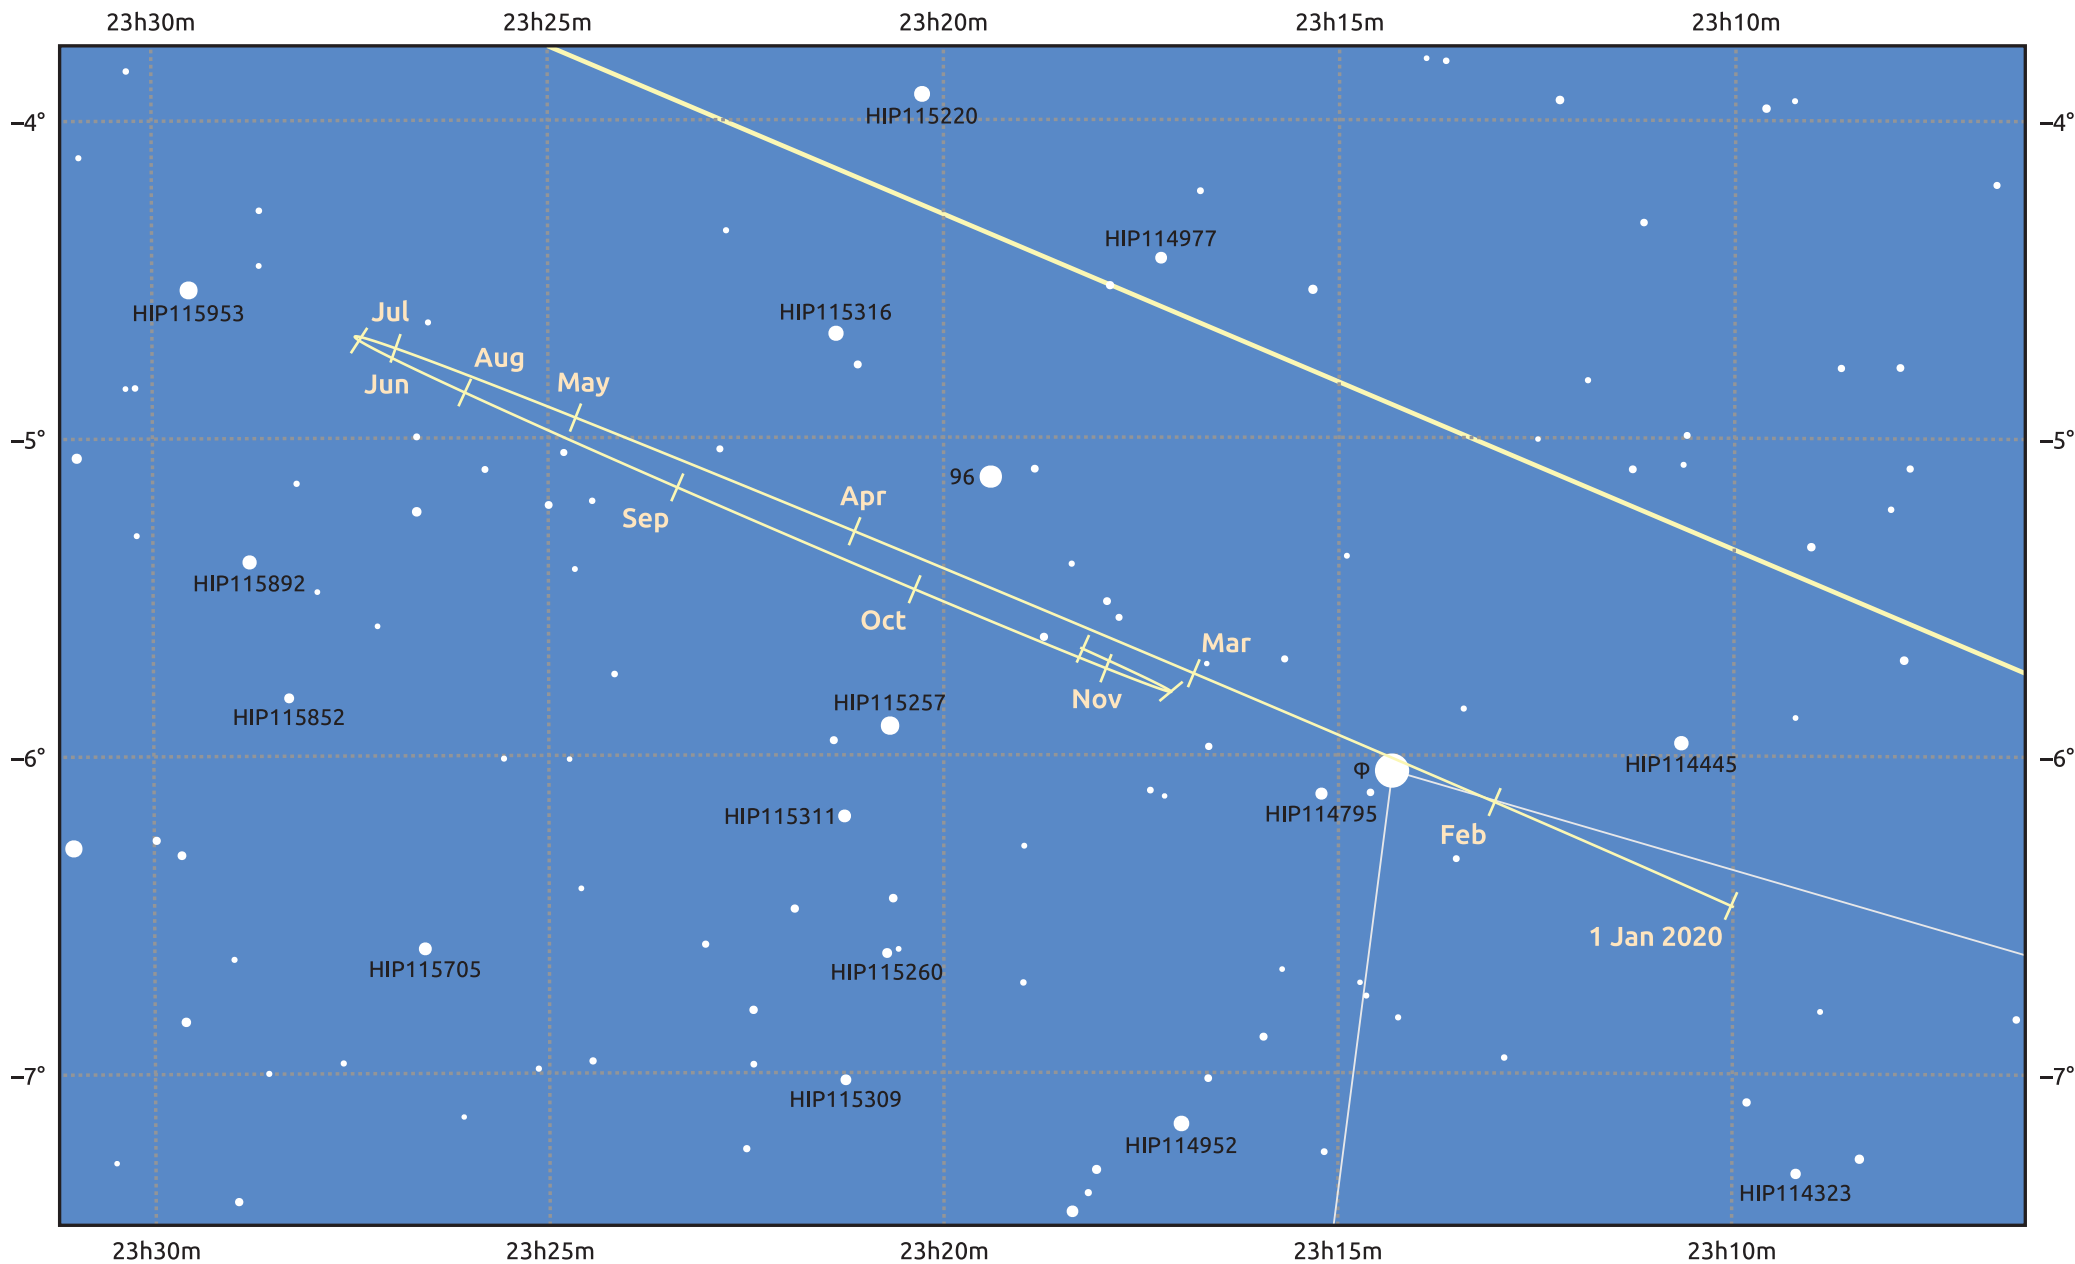

# The path of Neptune in 2020

© Dominic Ford 2011–2025. Date markers placed at midnight UTC. Downloaded from <https://in-the-sky.org>

Magnitude scale: • 10.0 • 9.0 • 8.0 • 7.0 • 6.0 • 5.0 • 4.0

— Ecliptic Plane

Galaxy    Bright nebula    Open cluster    Globular cluster    Planetary nebula

| Date       | Mag | Angular size |
|------------|-----|--------------|
| 2020 Jan 1 | 7.9 | 2.3"         |
| 2020 Apr 1 | 8.0 | 2.2"         |
| 2020 Jul 1 | 7.9 | 2.3"         |
| 2020 Oct 1 | 7.8 | 2.4"         |
| 2021 Jan 1 | 7.9 | 2.3"         |