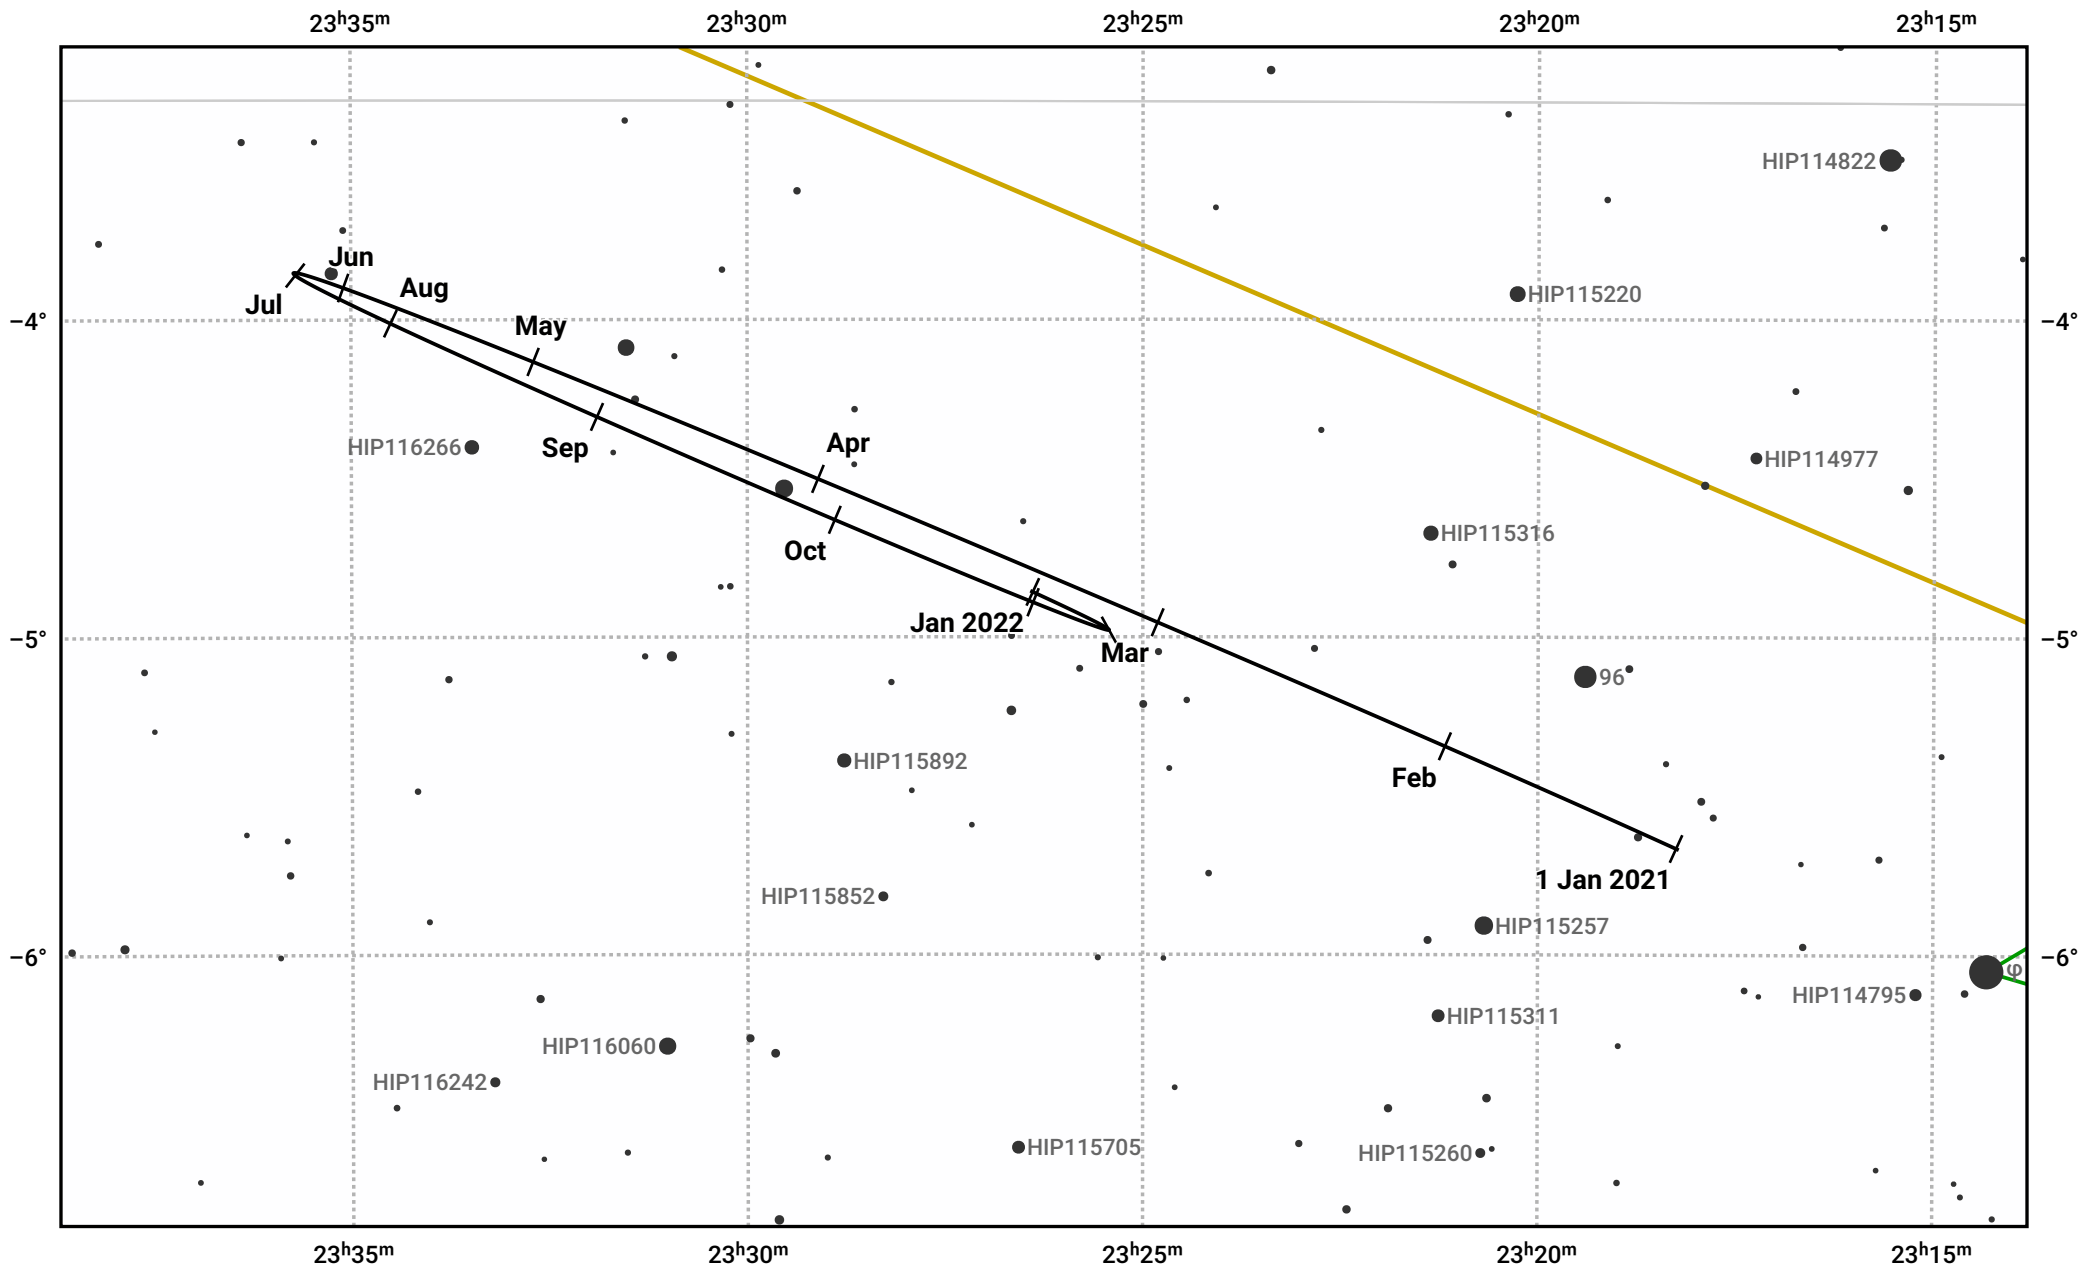

The path of Neptune in 2021

© Dominic Ford 2011–2023. Date markers placed at midnight UTC. Downloaded from <https://in-the-sky.org>

Magnitude scale: • 10.0 • 9.0 • 8.0 • 7.0 • 6.0 • 5.0 • 4.0

— Ecliptic Plane

Galaxy Bright nebula Open cluster Globular cluster

Date	Mag	Angular size
2021 Jan 1	7.9	2.3"
2021 Apr 1	8.0	2.2"
2021 Jul 1	7.9	2.3"
2021 Oct 1	7.8	2.4"
2022 Jan 1	7.9	2.3"