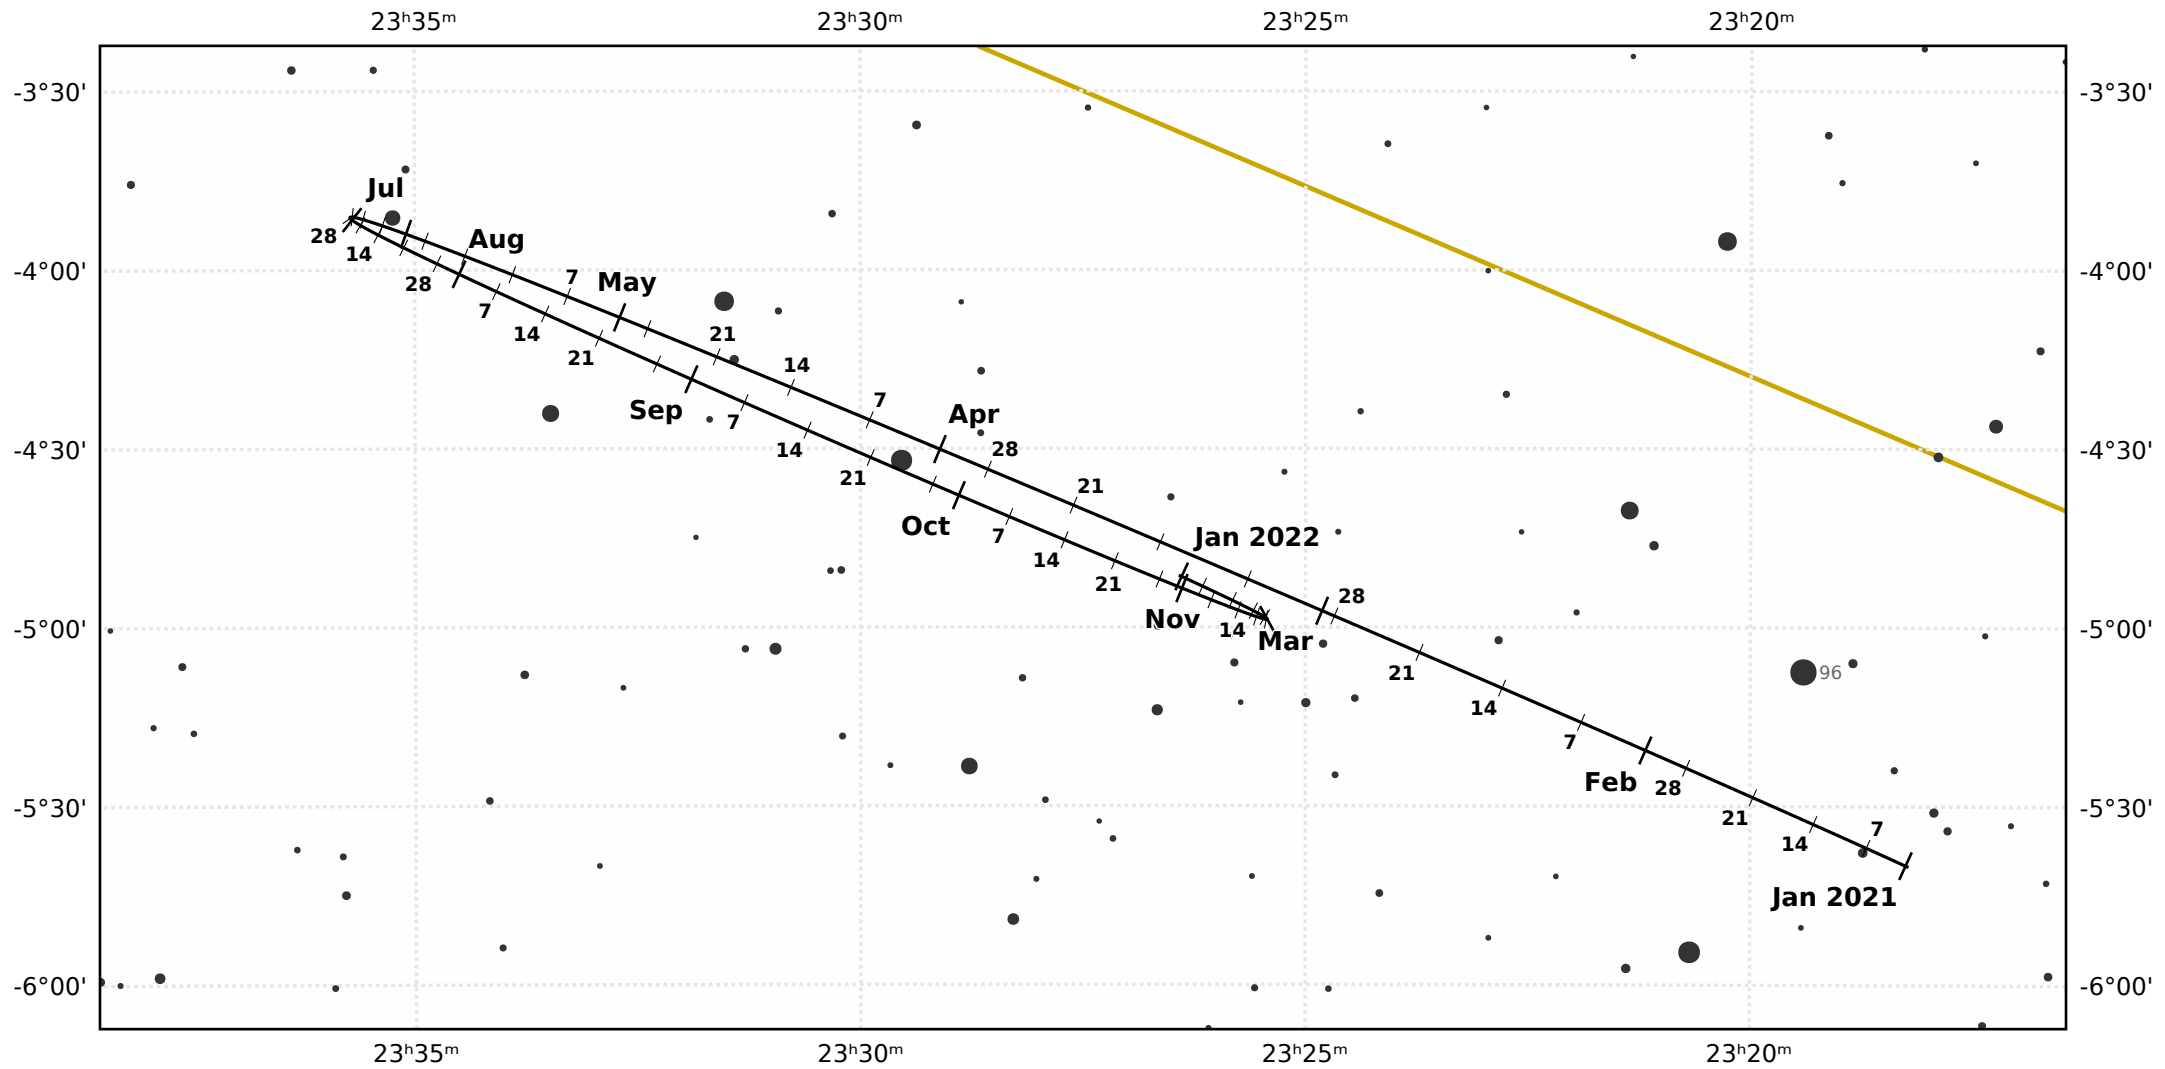

The path of Neptune in 2021

© Dominic Ford 2011–2020. Downloaded from <https://in-the-sky.org>