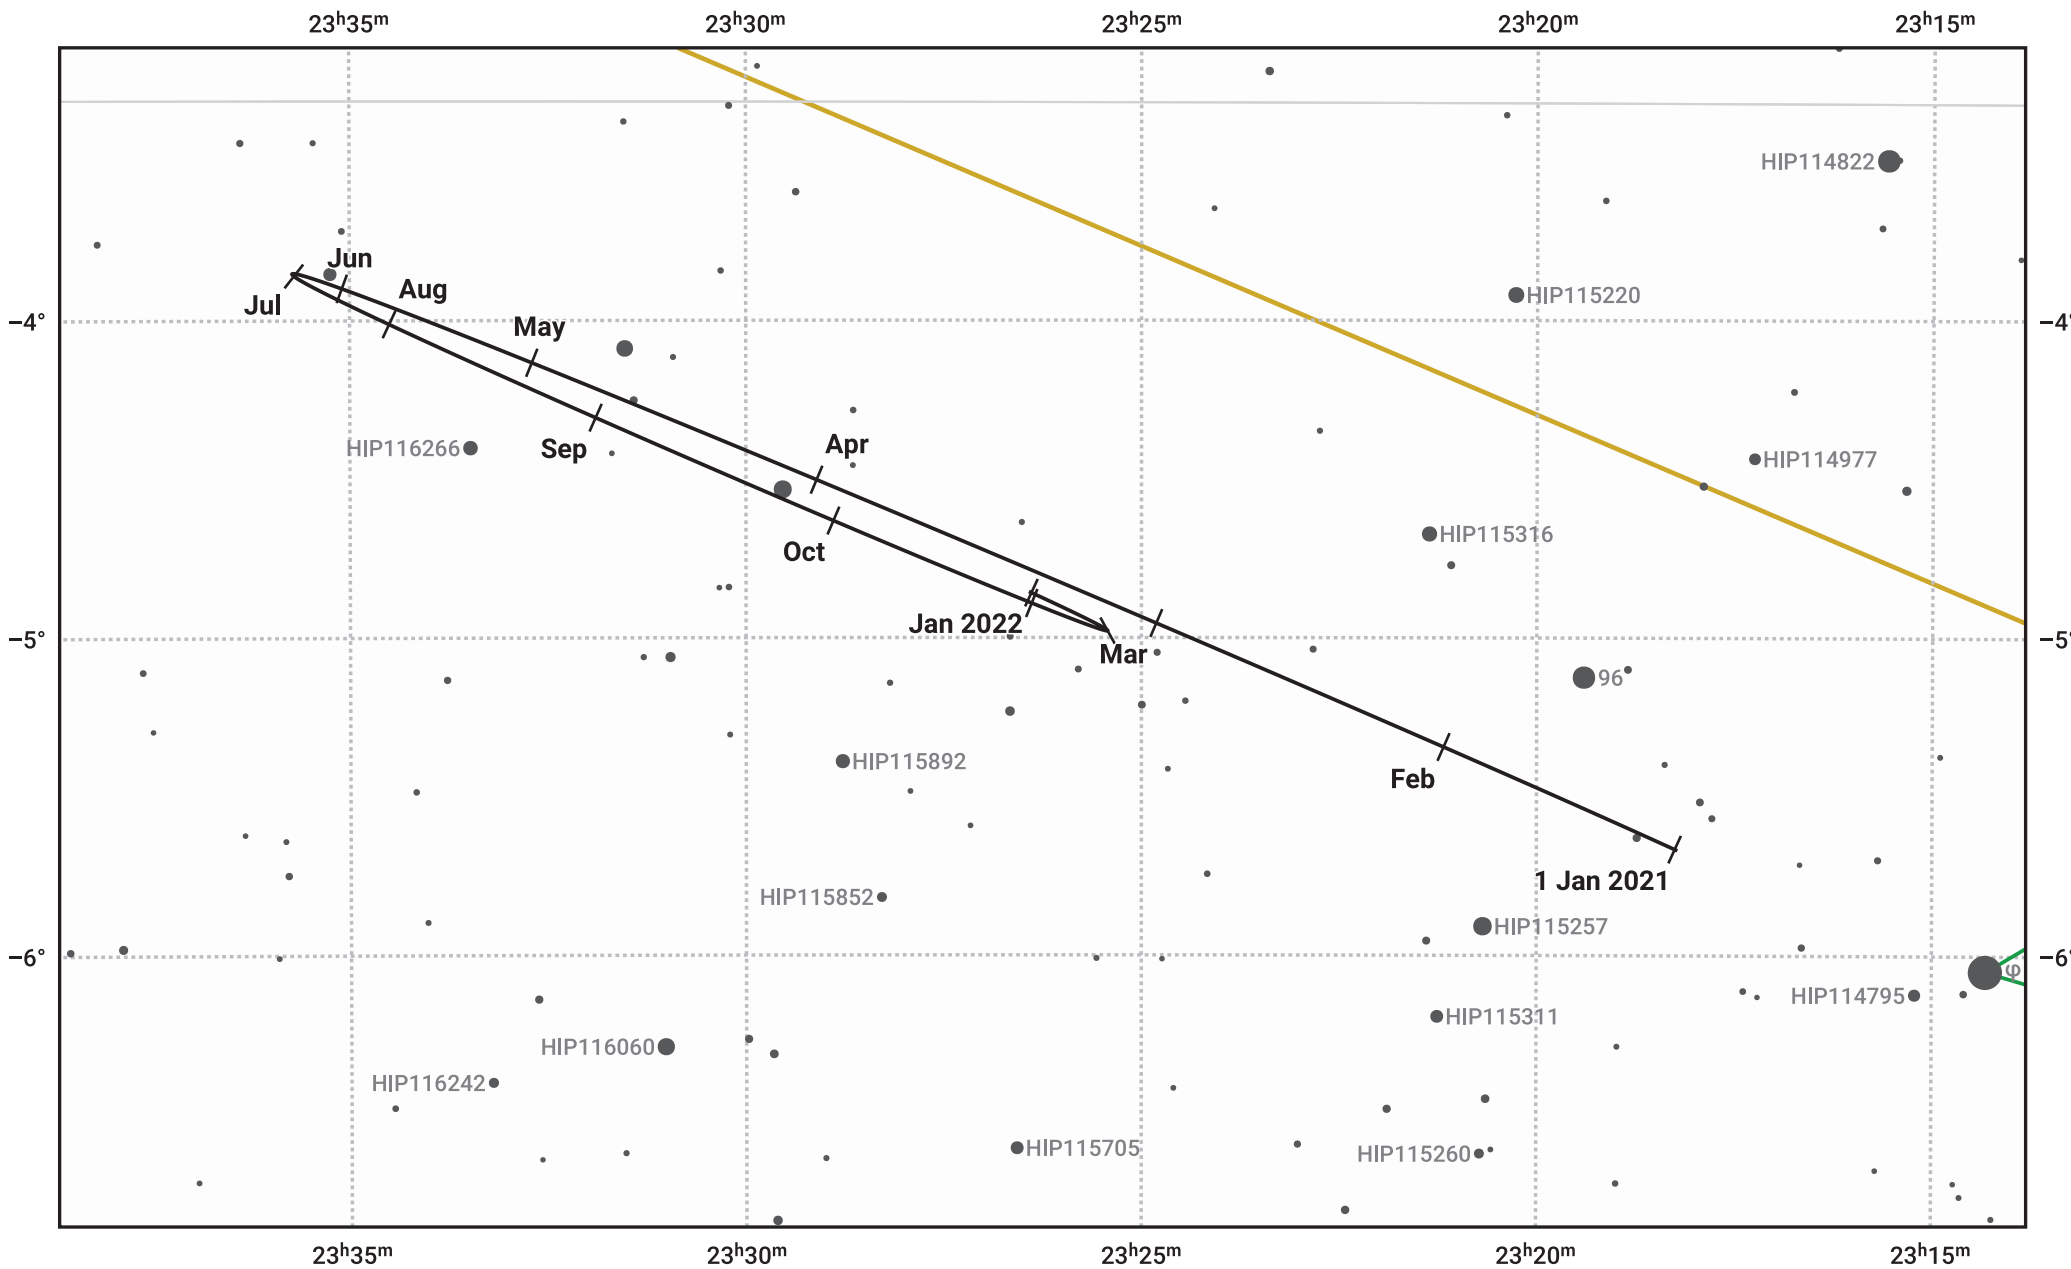

The path of Neptune in 2021

© Dominic Ford 2011–2024. Date markers placed at midnight UTC. Downloaded from <https://in-the-sky.org>

Magnitude scale: • 10.0 • 9.0 • 8.0 • 7.0 • 6.0 • 5.0 • 4.0

— Ecliptic Plane

Galaxy Bright nebula Open cluster Globular cluster

Date	Mag	Angular size
2021 Jan 1	7.9	2.3"
2021 Apr 1	8.0	2.2"
2021 Jul 1	7.9	2.3"
2021 Oct 1	7.8	2.4"
2022 Jan 1	7.9	2.3"