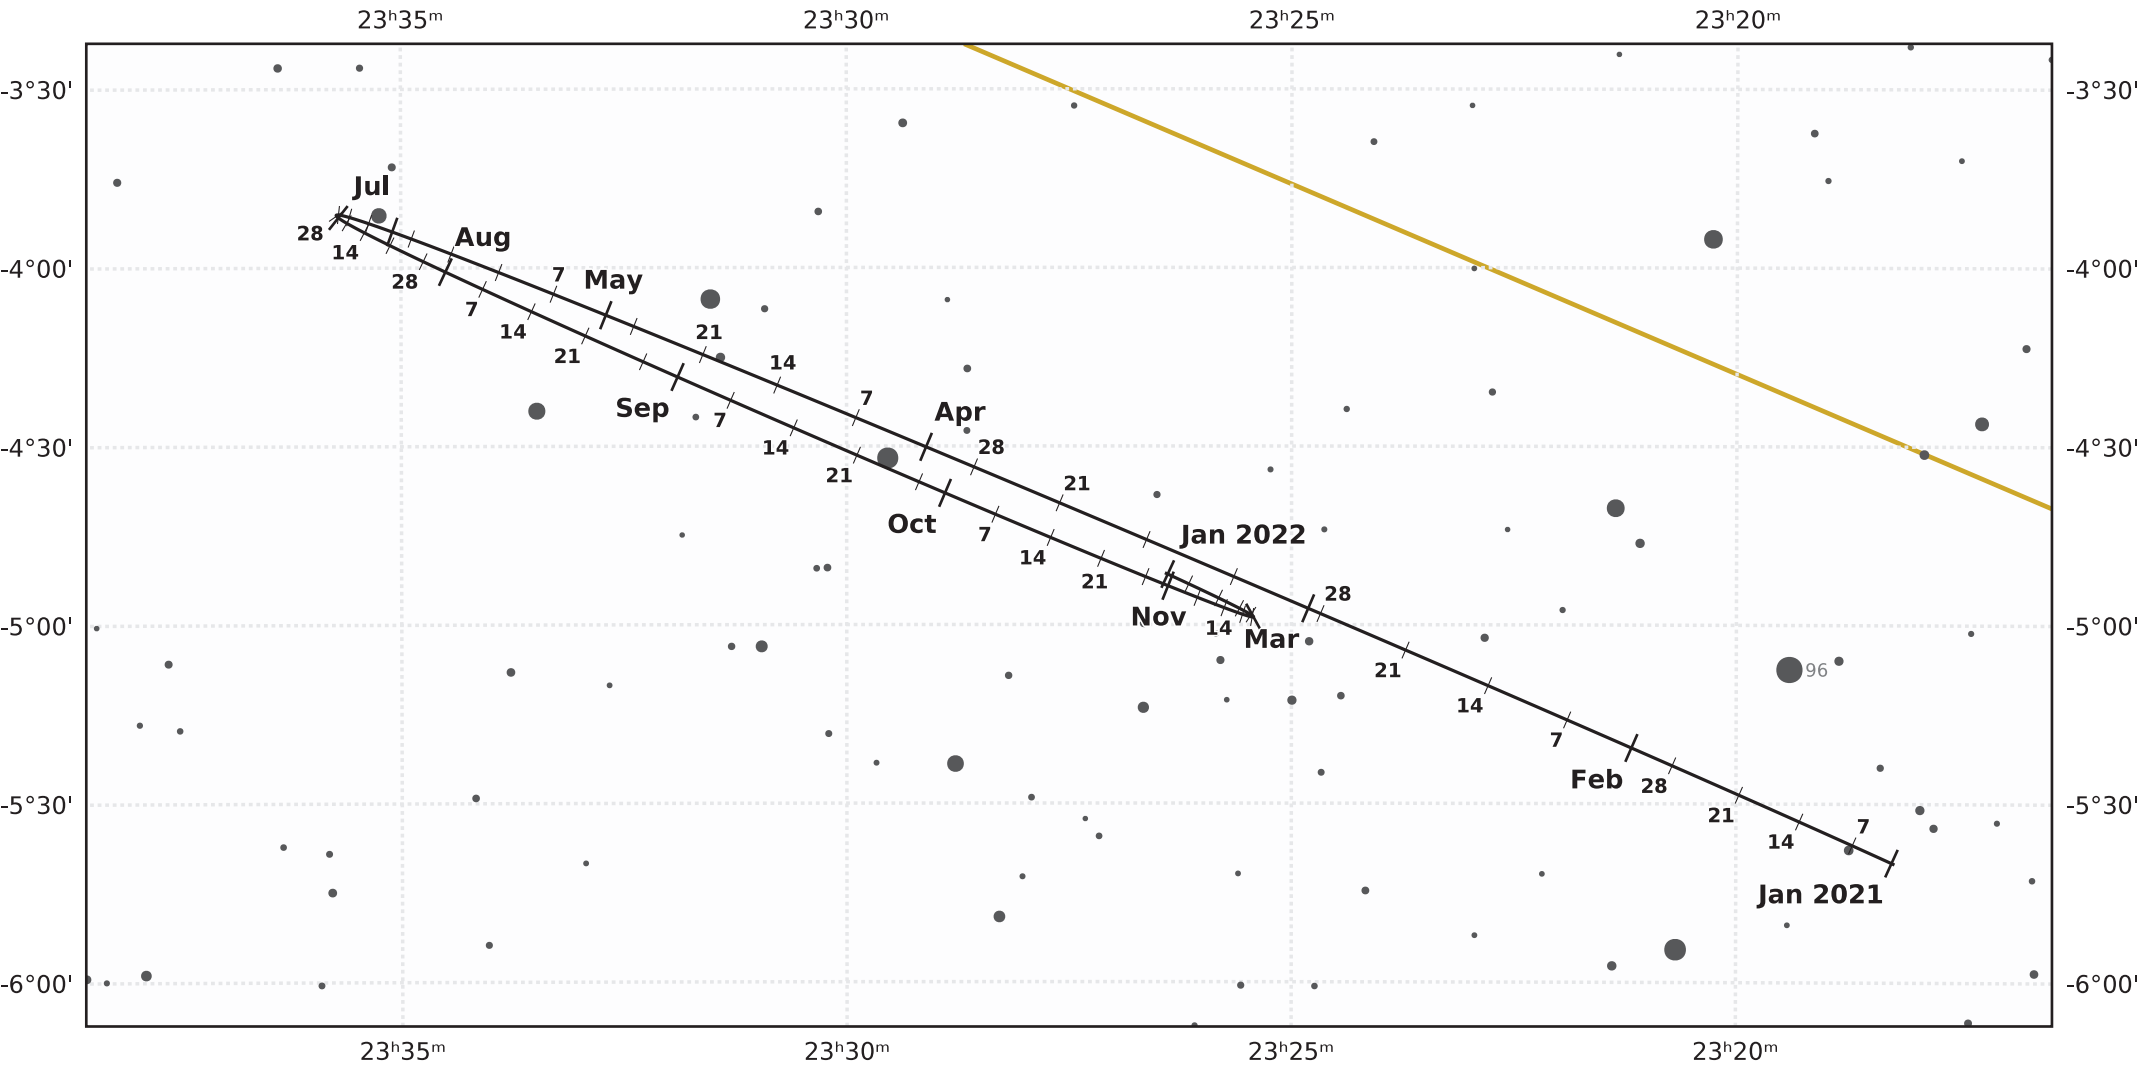

The path of Neptune in 2021

© Dominic Ford 2011-2020. Downloaded from <https://in-the-sky.org>