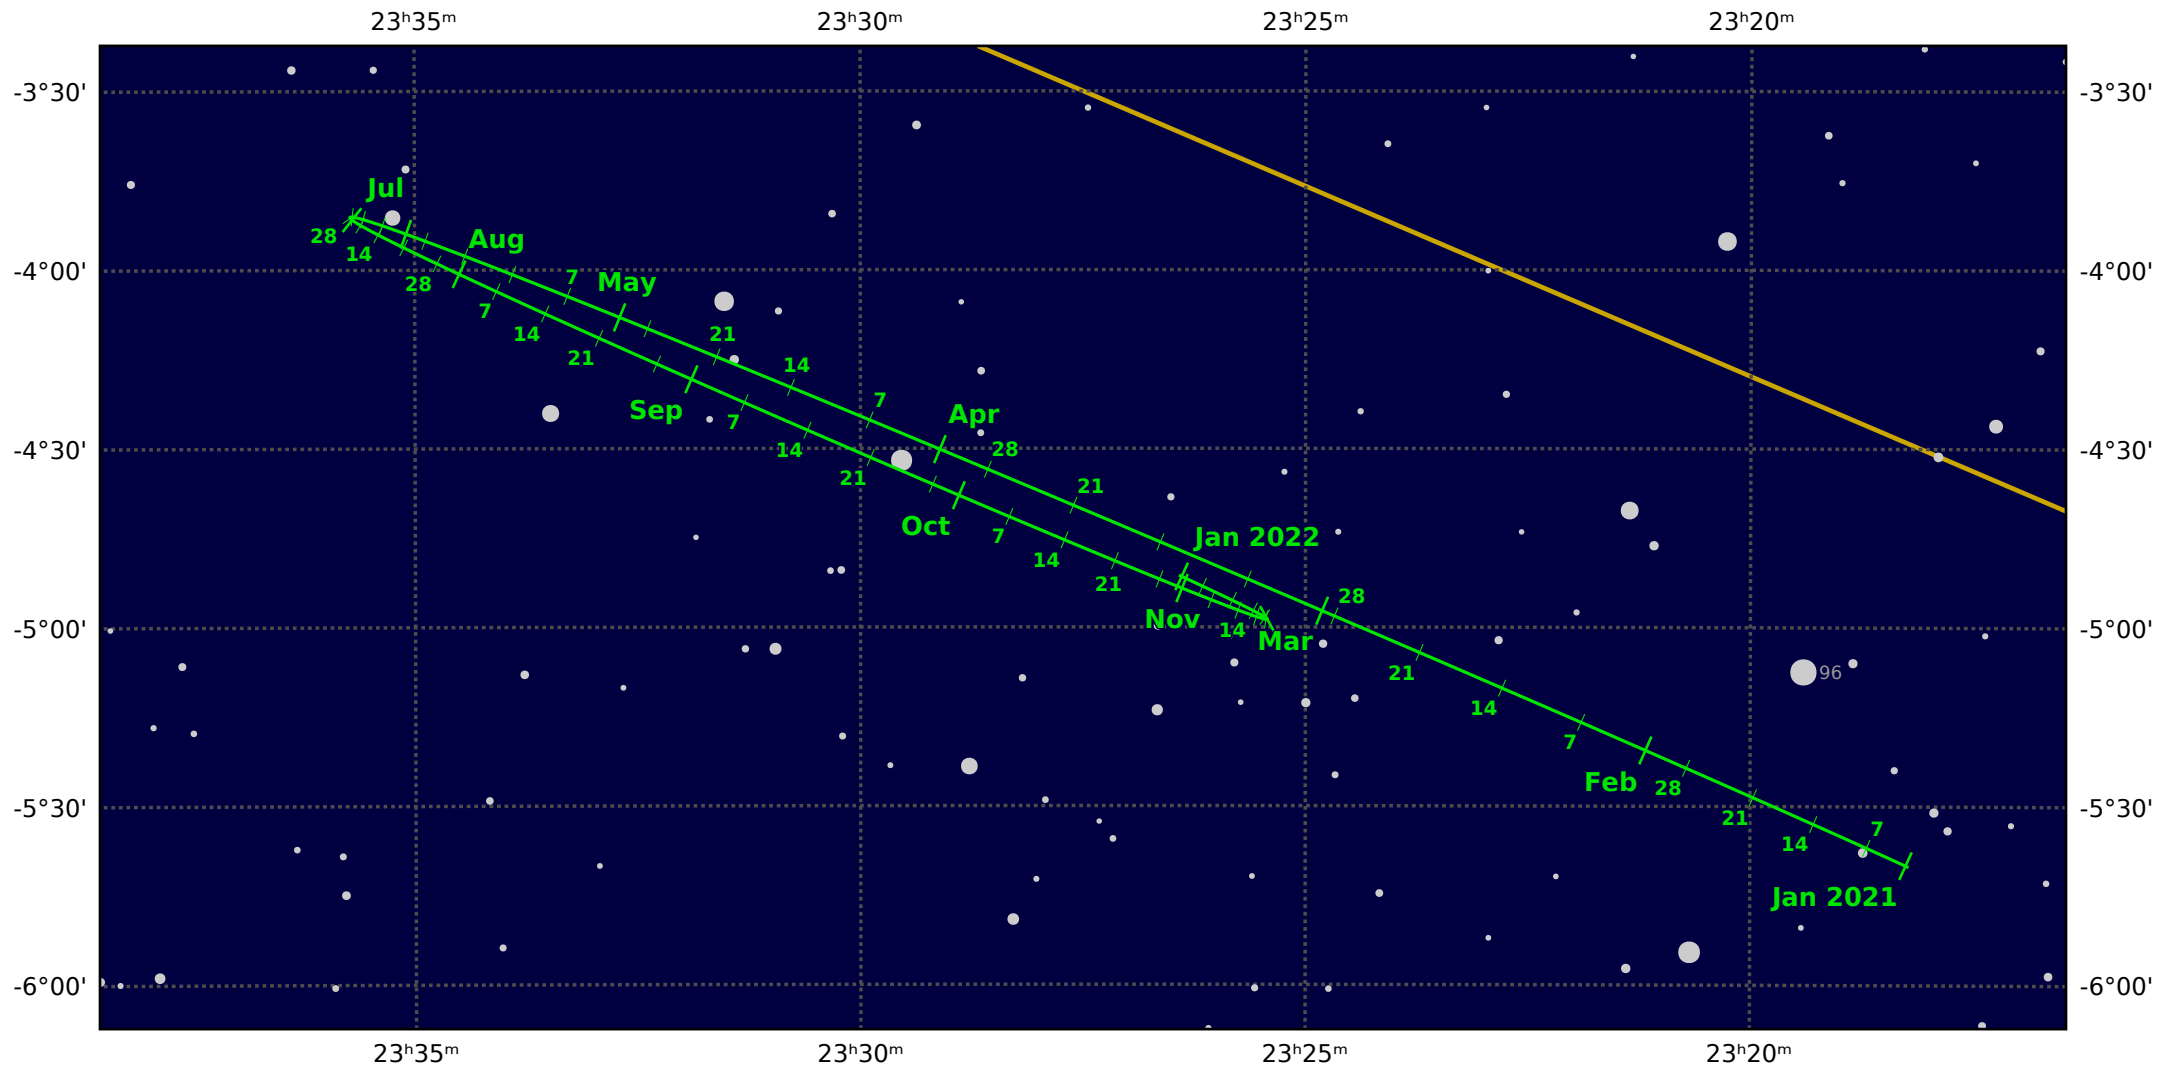

# The path of Neptune in 2021

© Dominic Ford 2011-2020. Downloaded from <https://in-the-sky.org>

Magnitude scale: ● 10.5 ● 10.0 ● 9.5 ● 9.0 ● 8.5 ● 8.0 ● 7.5 ● 7.0 ● 6.5 ● 6.0 ● 5.5

— Ecliptic Plane    — Galactic Plane