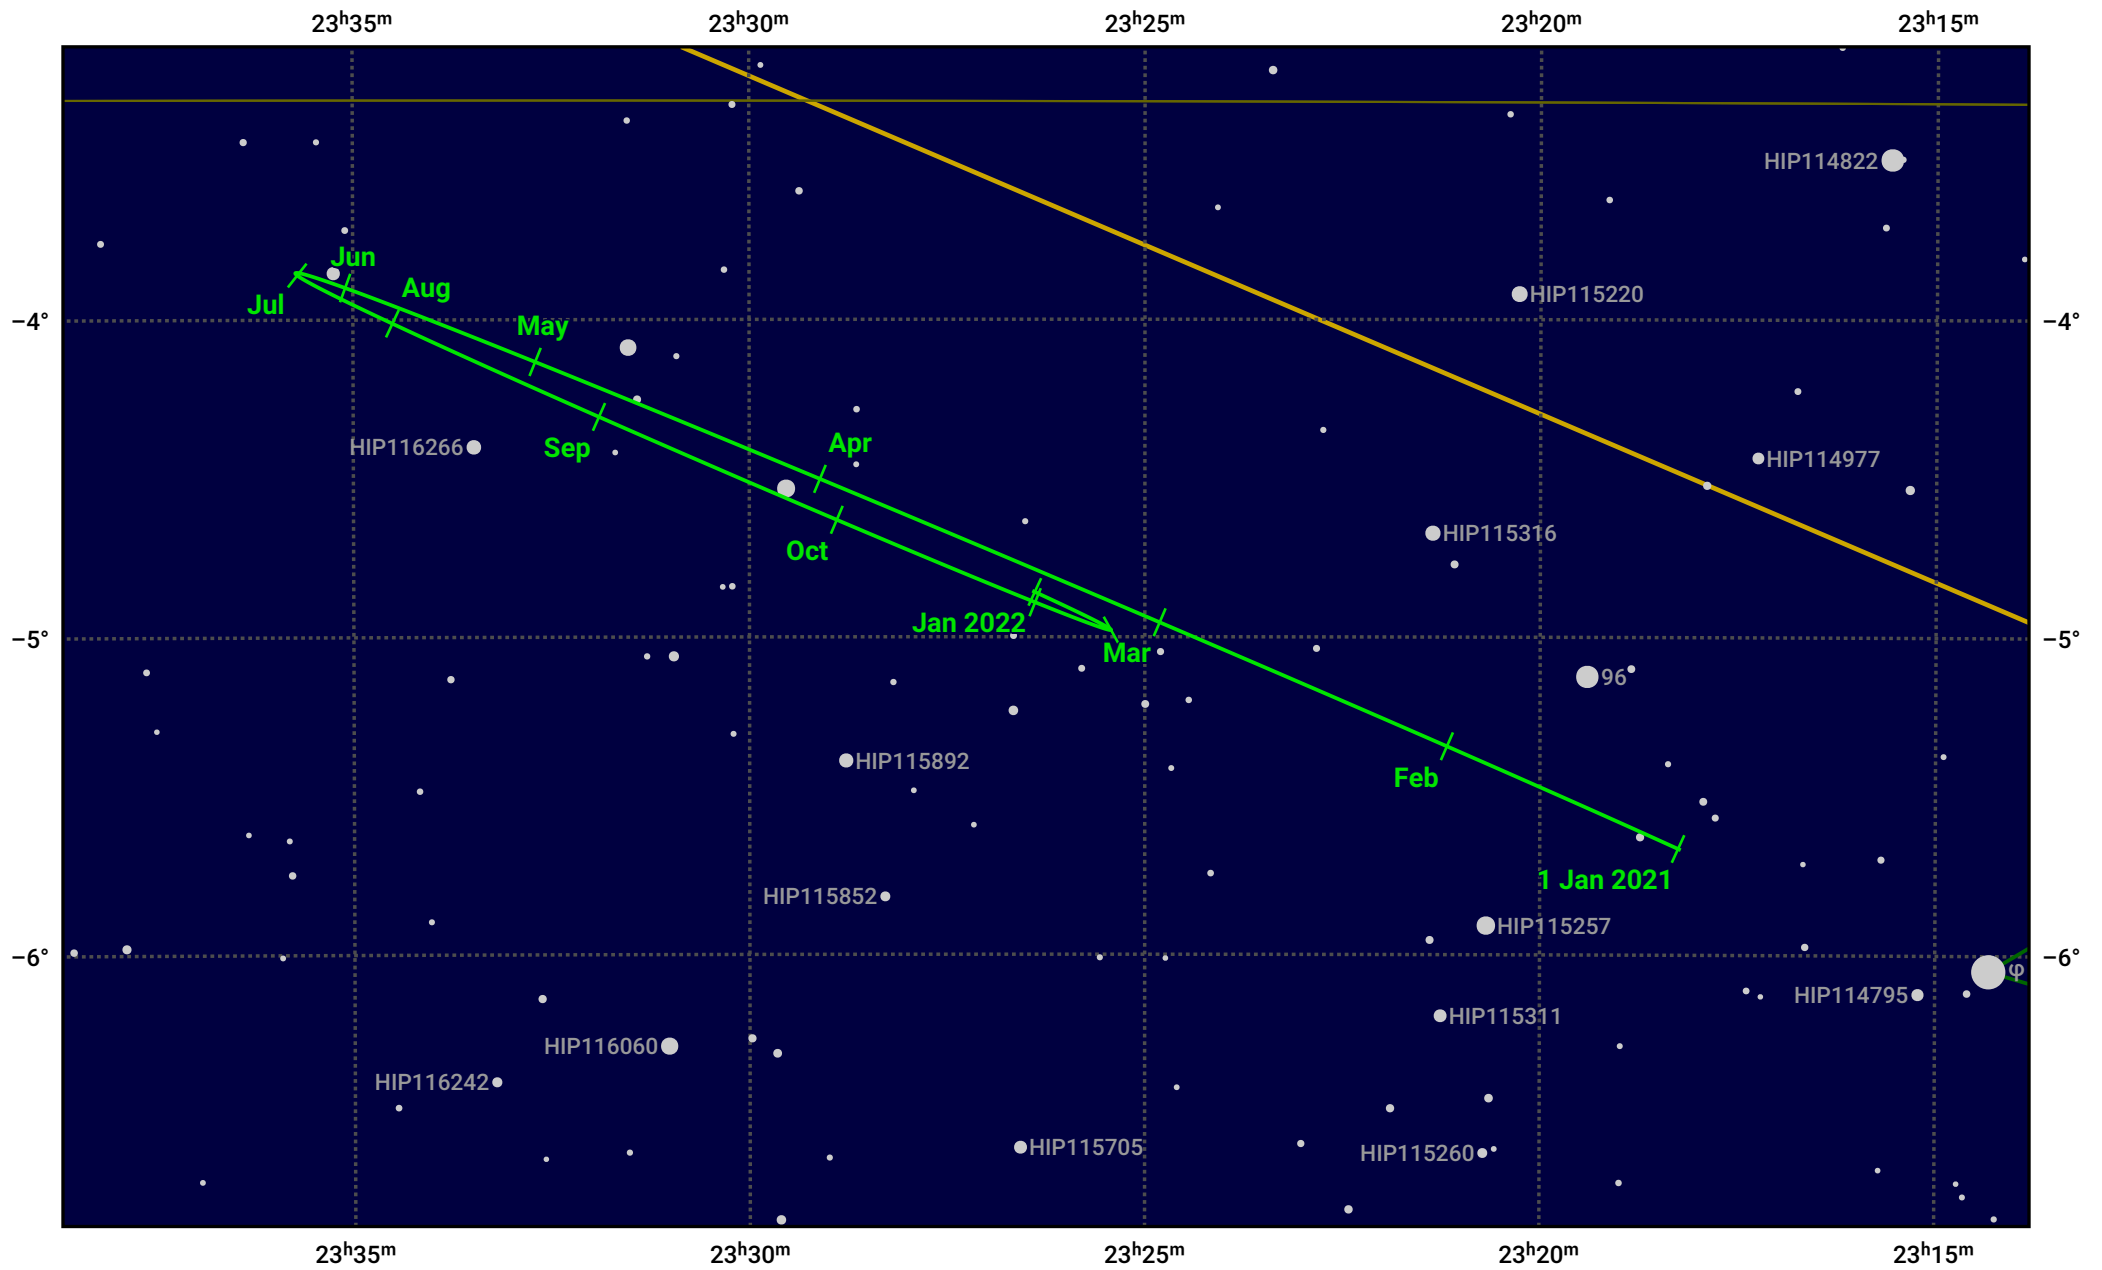

The path of Neptune in 2021

© Dominic Ford 2011–2024. Date markers placed at midnight UTC. Downloaded from <https://in-the-sky.org>

Magnitude scale: • 10.0 • 9.0 • 8.0 • 7.0 • 6.0 • 5.0 • 4.0

— Ecliptic Plane

● Galaxy
 ■ Bright nebula
 ● Open cluster
 ⊕ Globular cluster

Date	Mag	Angular size
2021 Jan 1	7.9	2.3"
2021 Apr 1	8.0	2.2"
2021 Jul 1	7.9	2.3"
2021 Oct 1	7.8	2.4"
2022 Jan 1	7.9	2.3"