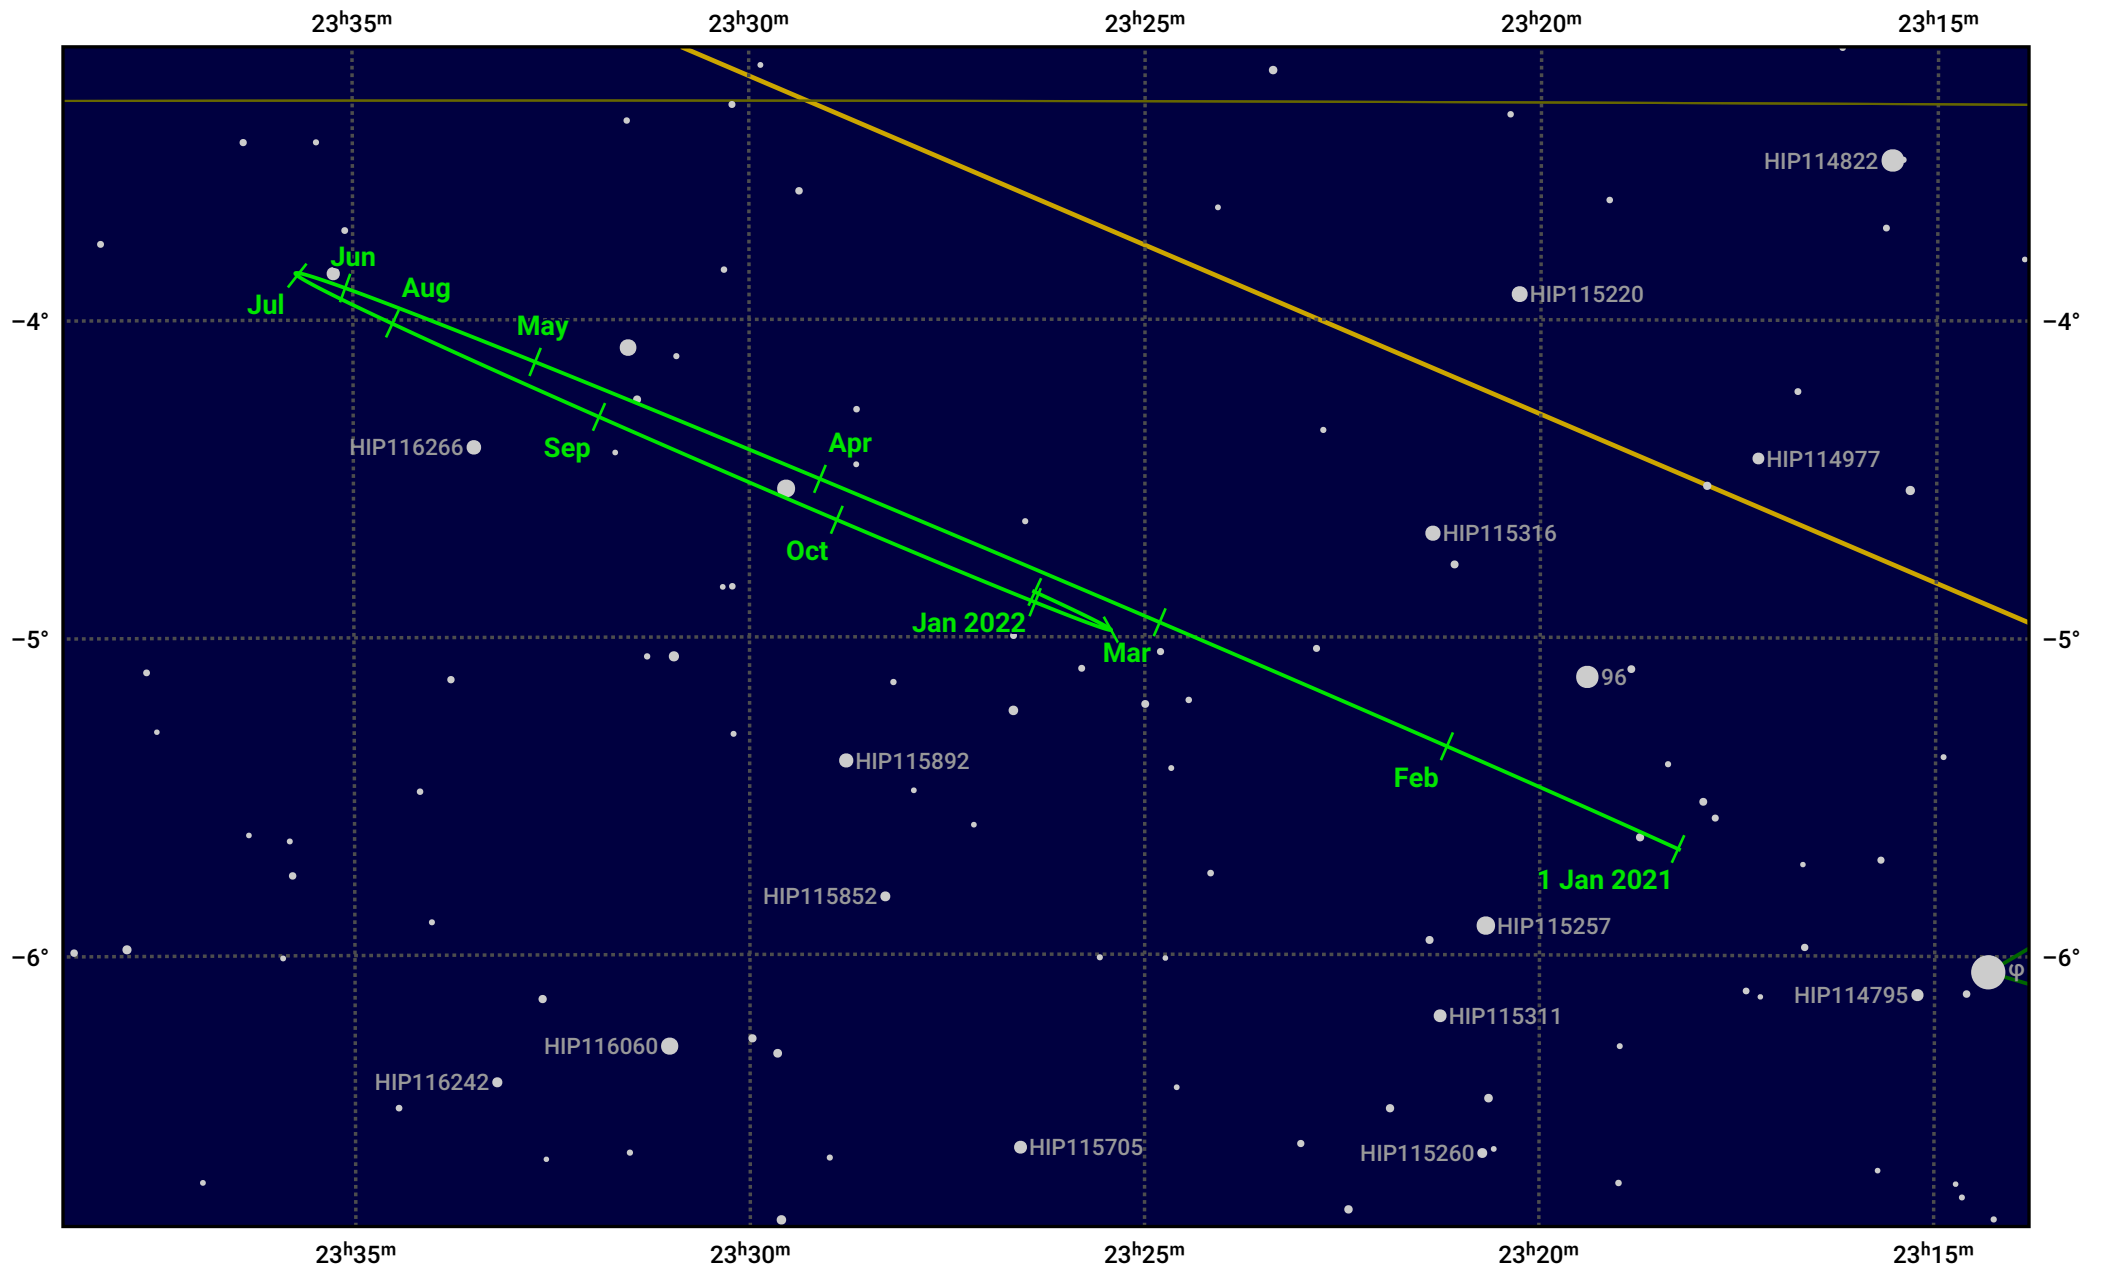

The path of Neptune in 2021

© Dominic Ford 2011–2023. Date markers placed at midnight UTC. Downloaded from <https://in-the-sky.org>

Magnitude scale: • 10.0 • 9.0 • 8.0 • 7.0 • 6.0 • 5.0 • 4.0

— Ecliptic Plane

● Galaxy
 ■ Bright nebula
 ● Open cluster
 ⊕ Globular cluster

Date	Mag	Angular size
2021 Jan 1	7.9	2.3"
2021 Apr 1	8.0	2.2"
2021 Jul 1	7.9	2.3"
2021 Oct 1	7.8	2.4"
2022 Jan 1	7.9	2.3"