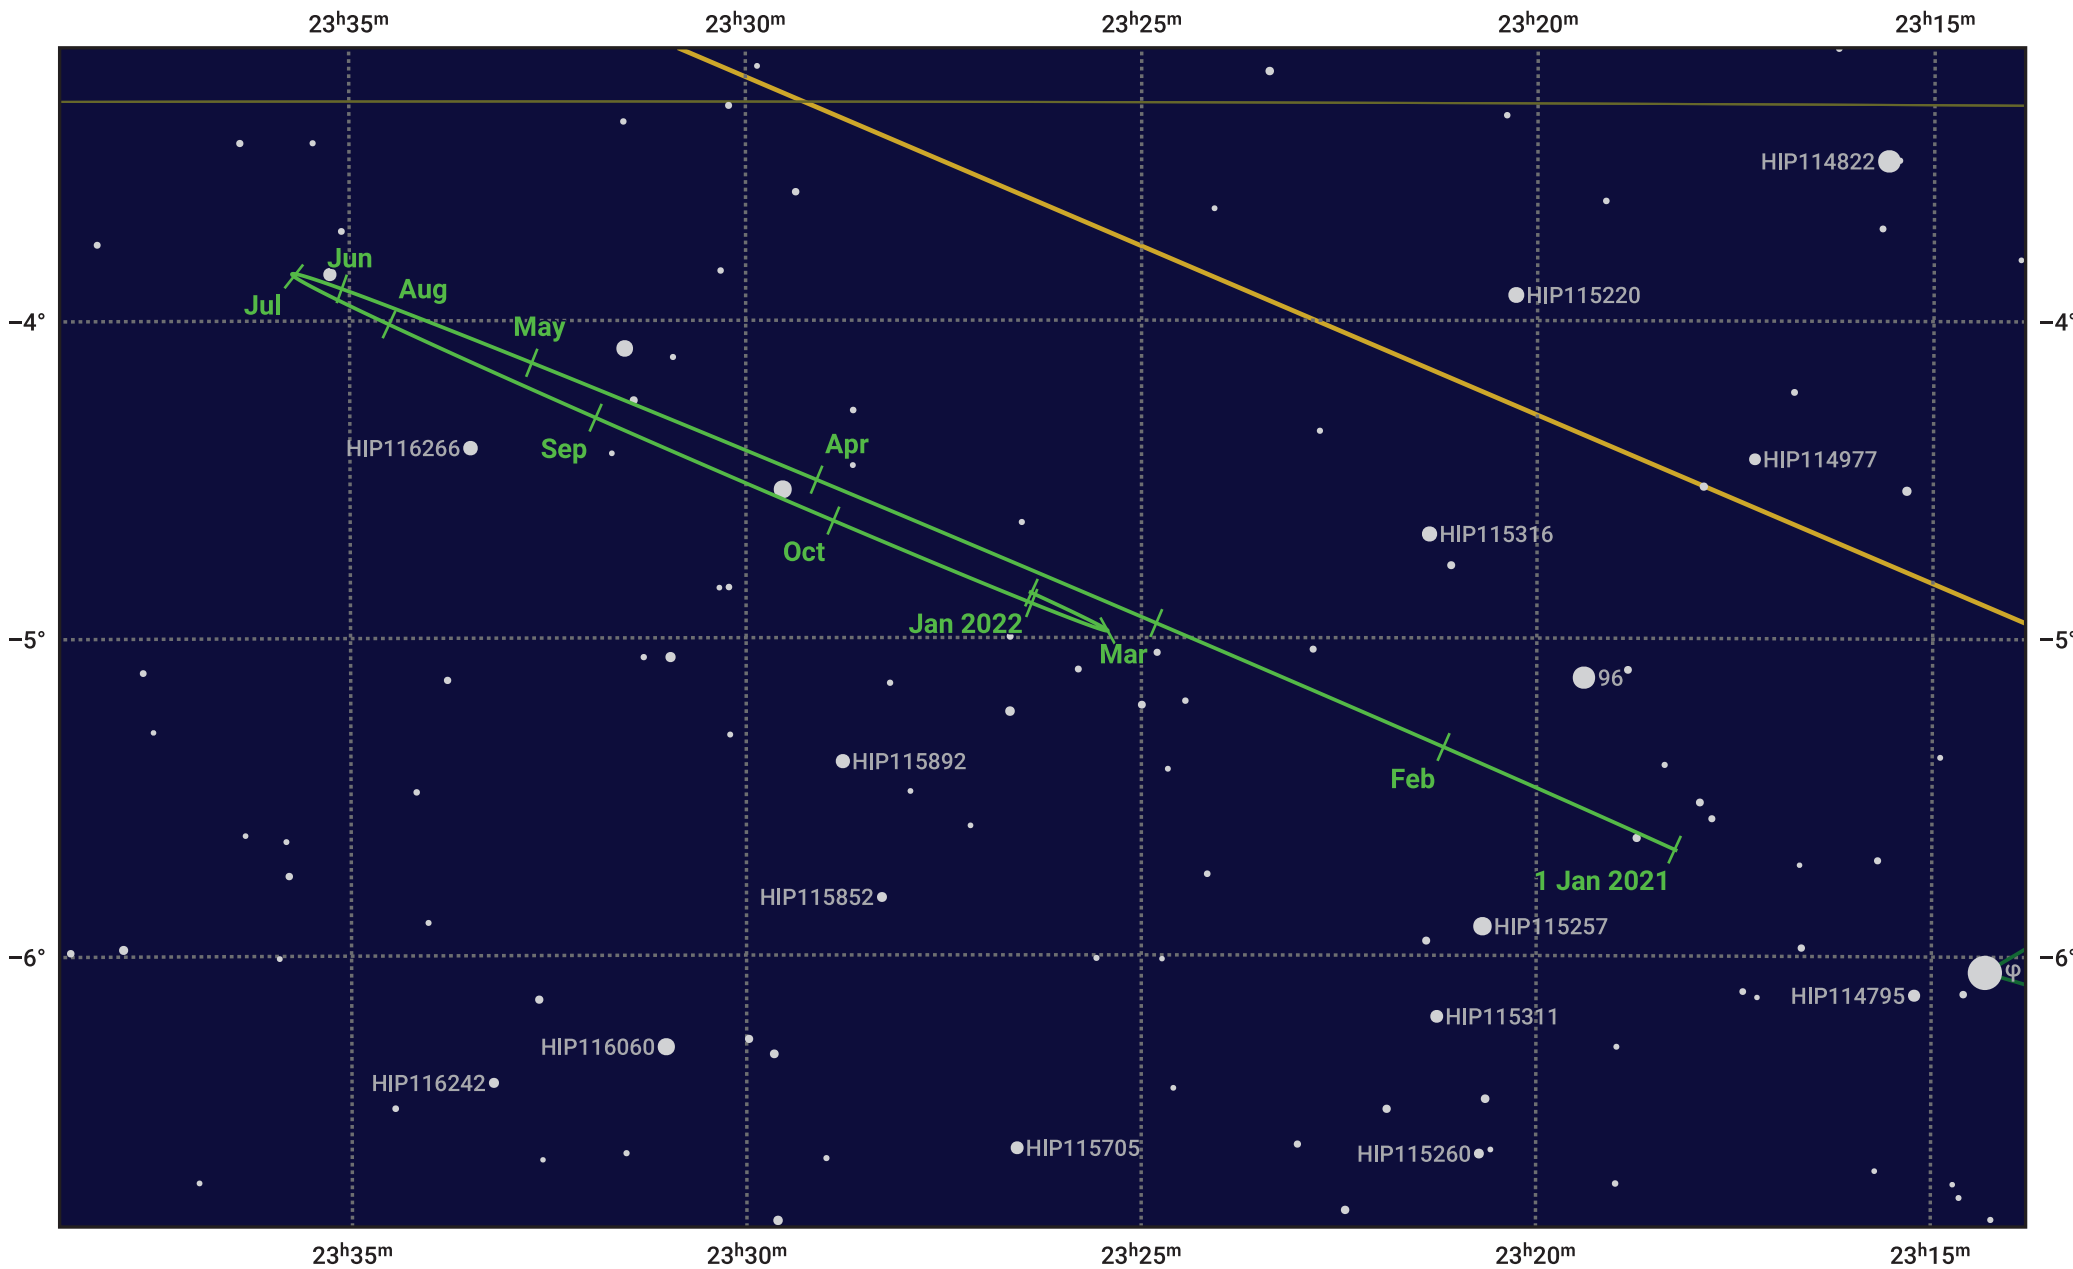

# The path of Neptune in 2021

© Dominic Ford 2011–2024. Date markers placed at midnight UTC. Downloaded from <https://in-the-sky.org>

Magnitude scale: • 10.0 • 9.0 • 8.0 • 7.0 • 6.0 • 5.0 • 4.0

— Ecliptic Plane

- Galaxy
- Bright nebula
- Open cluster
- ⊕ Globular cluster

Date	Mag	Angular size
2021 Jan 1	7.9	2.3"
2021 Apr 1	8.0	2.2"
2021 Jul 1	7.9	2.3"
2021 Oct 1	7.8	2.4"
2022 Jan 1	7.9	2.3"