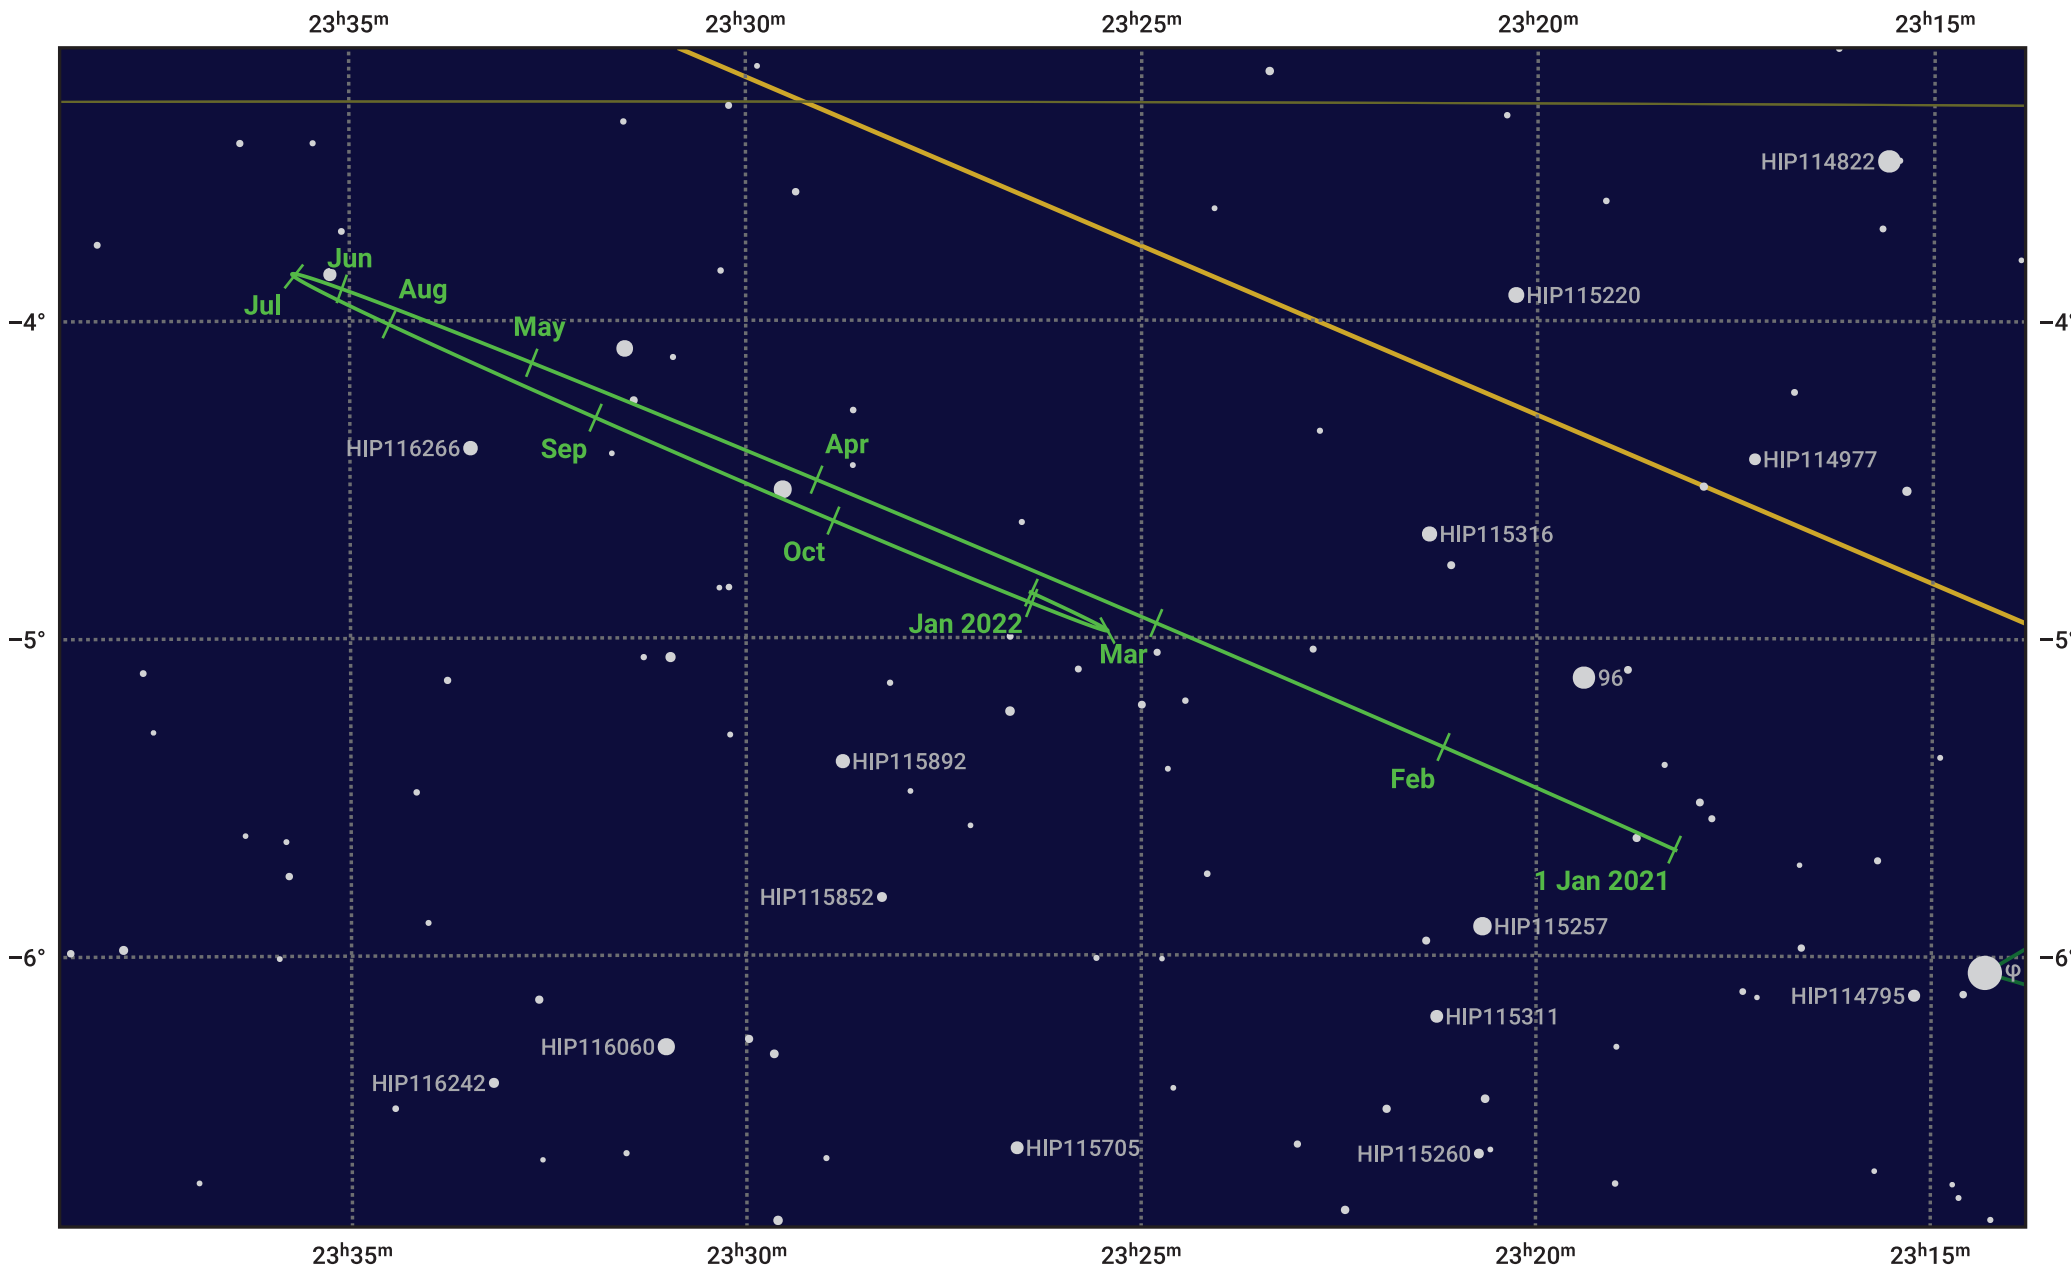

The path of Neptune in 2021

© Dominic Ford 2011–2023. Date markers placed at midnight UTC. Downloaded from <https://in-the-sky.org>

Magnitude scale: • 10.0 • 9.0 • 8.0 • 7.0 • 6.0 • 5.0 • 4.0

— Ecliptic Plane

● Galaxy
 ■ Bright nebula
 ● Open cluster
 ⊕ Globular cluster

Date	Mag	Angular size
2021 Jan 1	7.9	2.3"
2021 Apr 1	8.0	2.2"
2021 Jul 1	7.9	2.3"
2021 Oct 1	7.8	2.4"
2022 Jan 1	7.9	2.3"