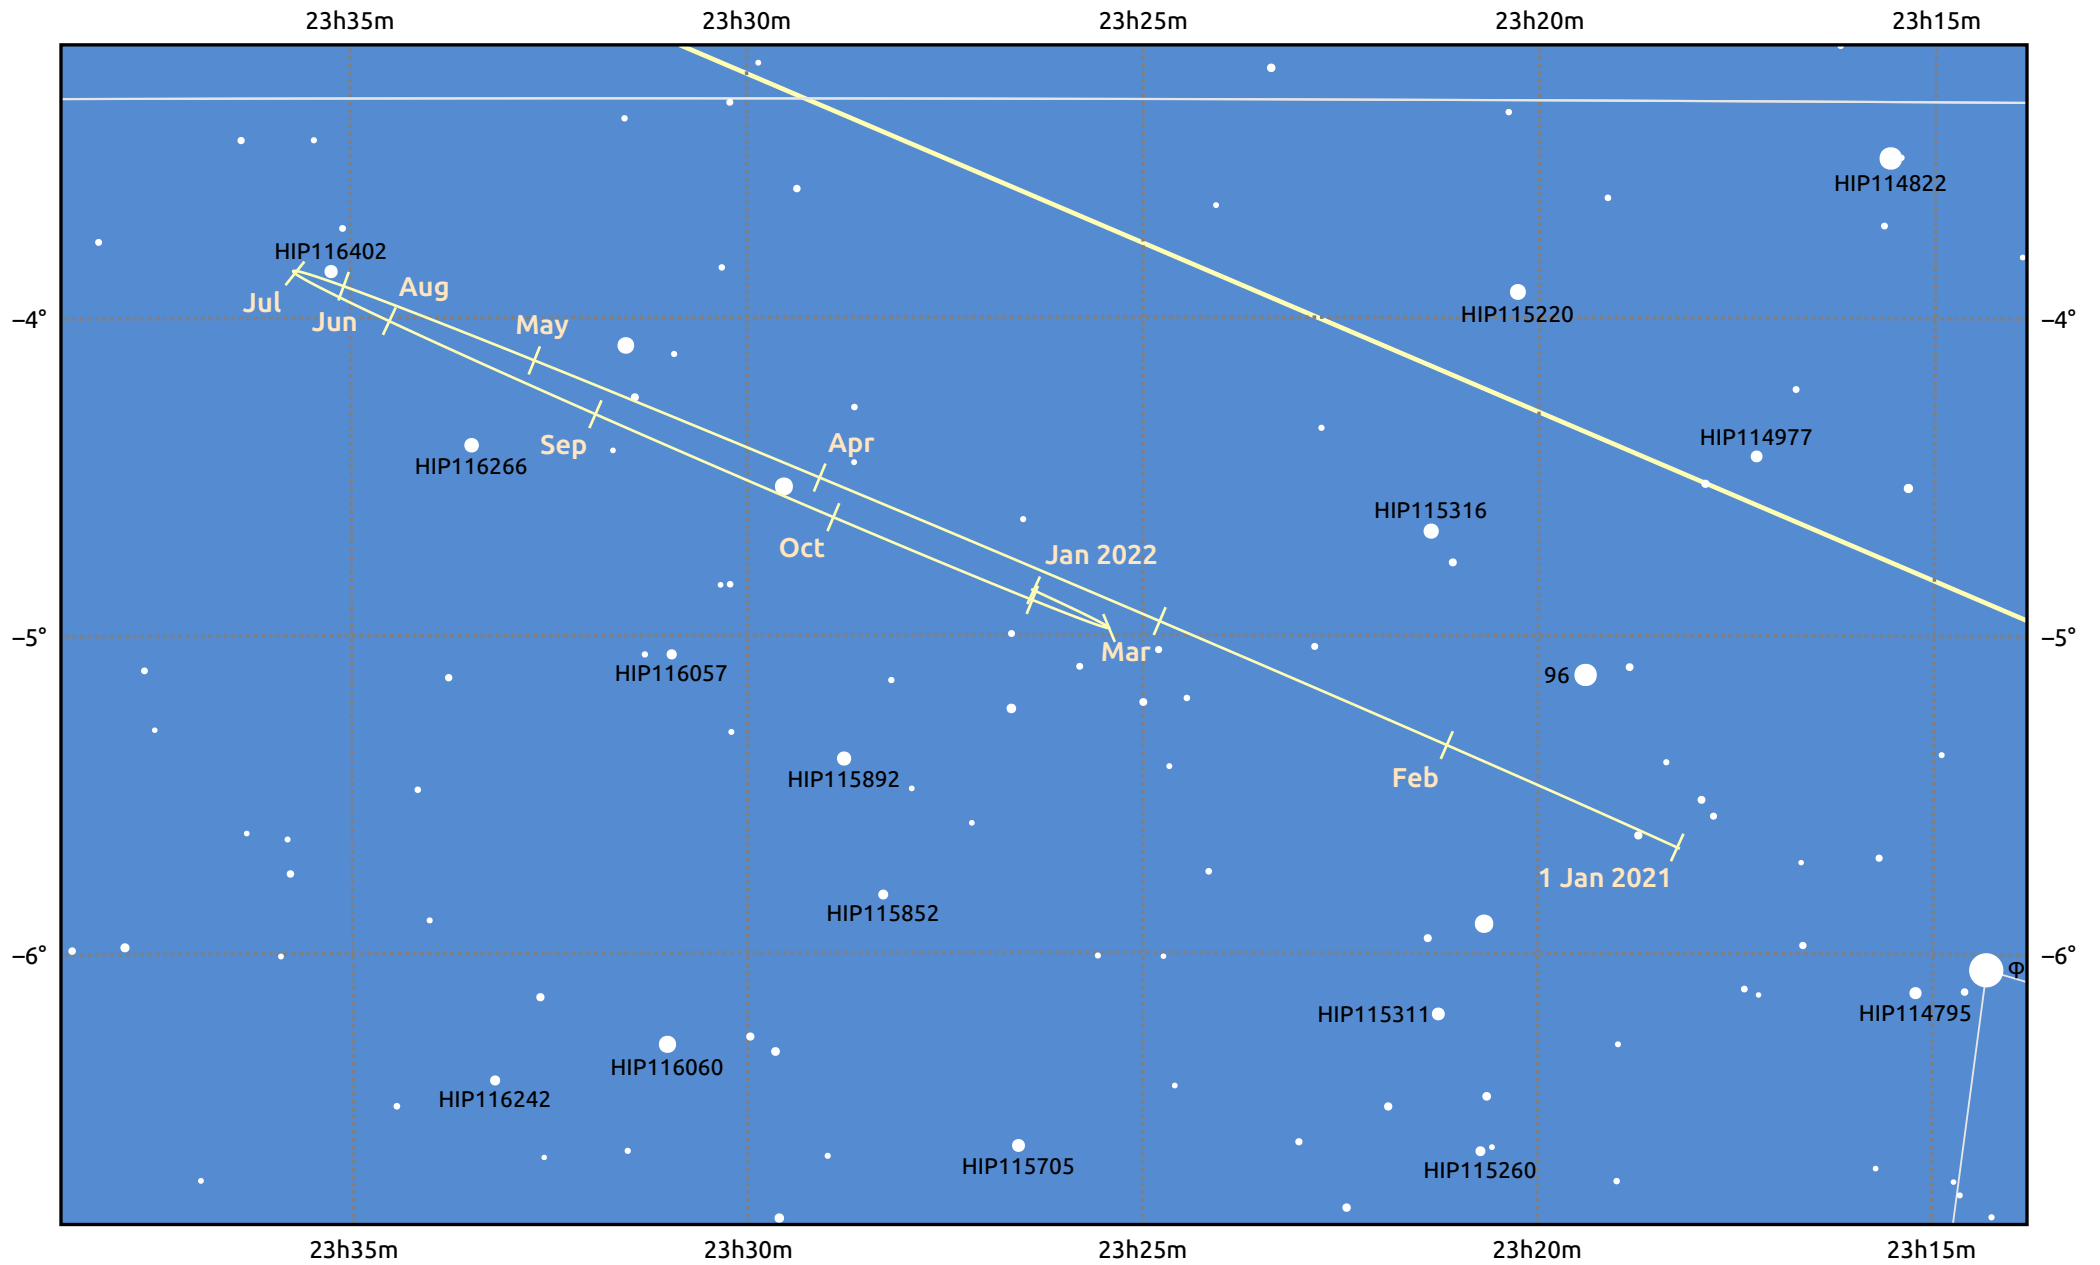

The path of Neptune in 2021

© Dominic Ford 2011–2025. Date markers placed at midnight UTC. Downloaded from <https://in-the-sky.org>

Magnitude scale: ● 10.0 ● 9.0 ● 8.0 ● 7.0 ● 6.0 ● 5.0 ● 4.0

— Ecliptic Plane

Galaxy Bright nebula Open cluster Globular cluster Planetary nebula

Date	Mag	Angular size
2021 Jan 1	7.9	2.3"
2021 Apr 1	8.0	2.2"
2021 Jul 1	7.9	2.3"
2021 Oct 1	7.8	2.4"
2022 Jan 1	7.9	2.3"