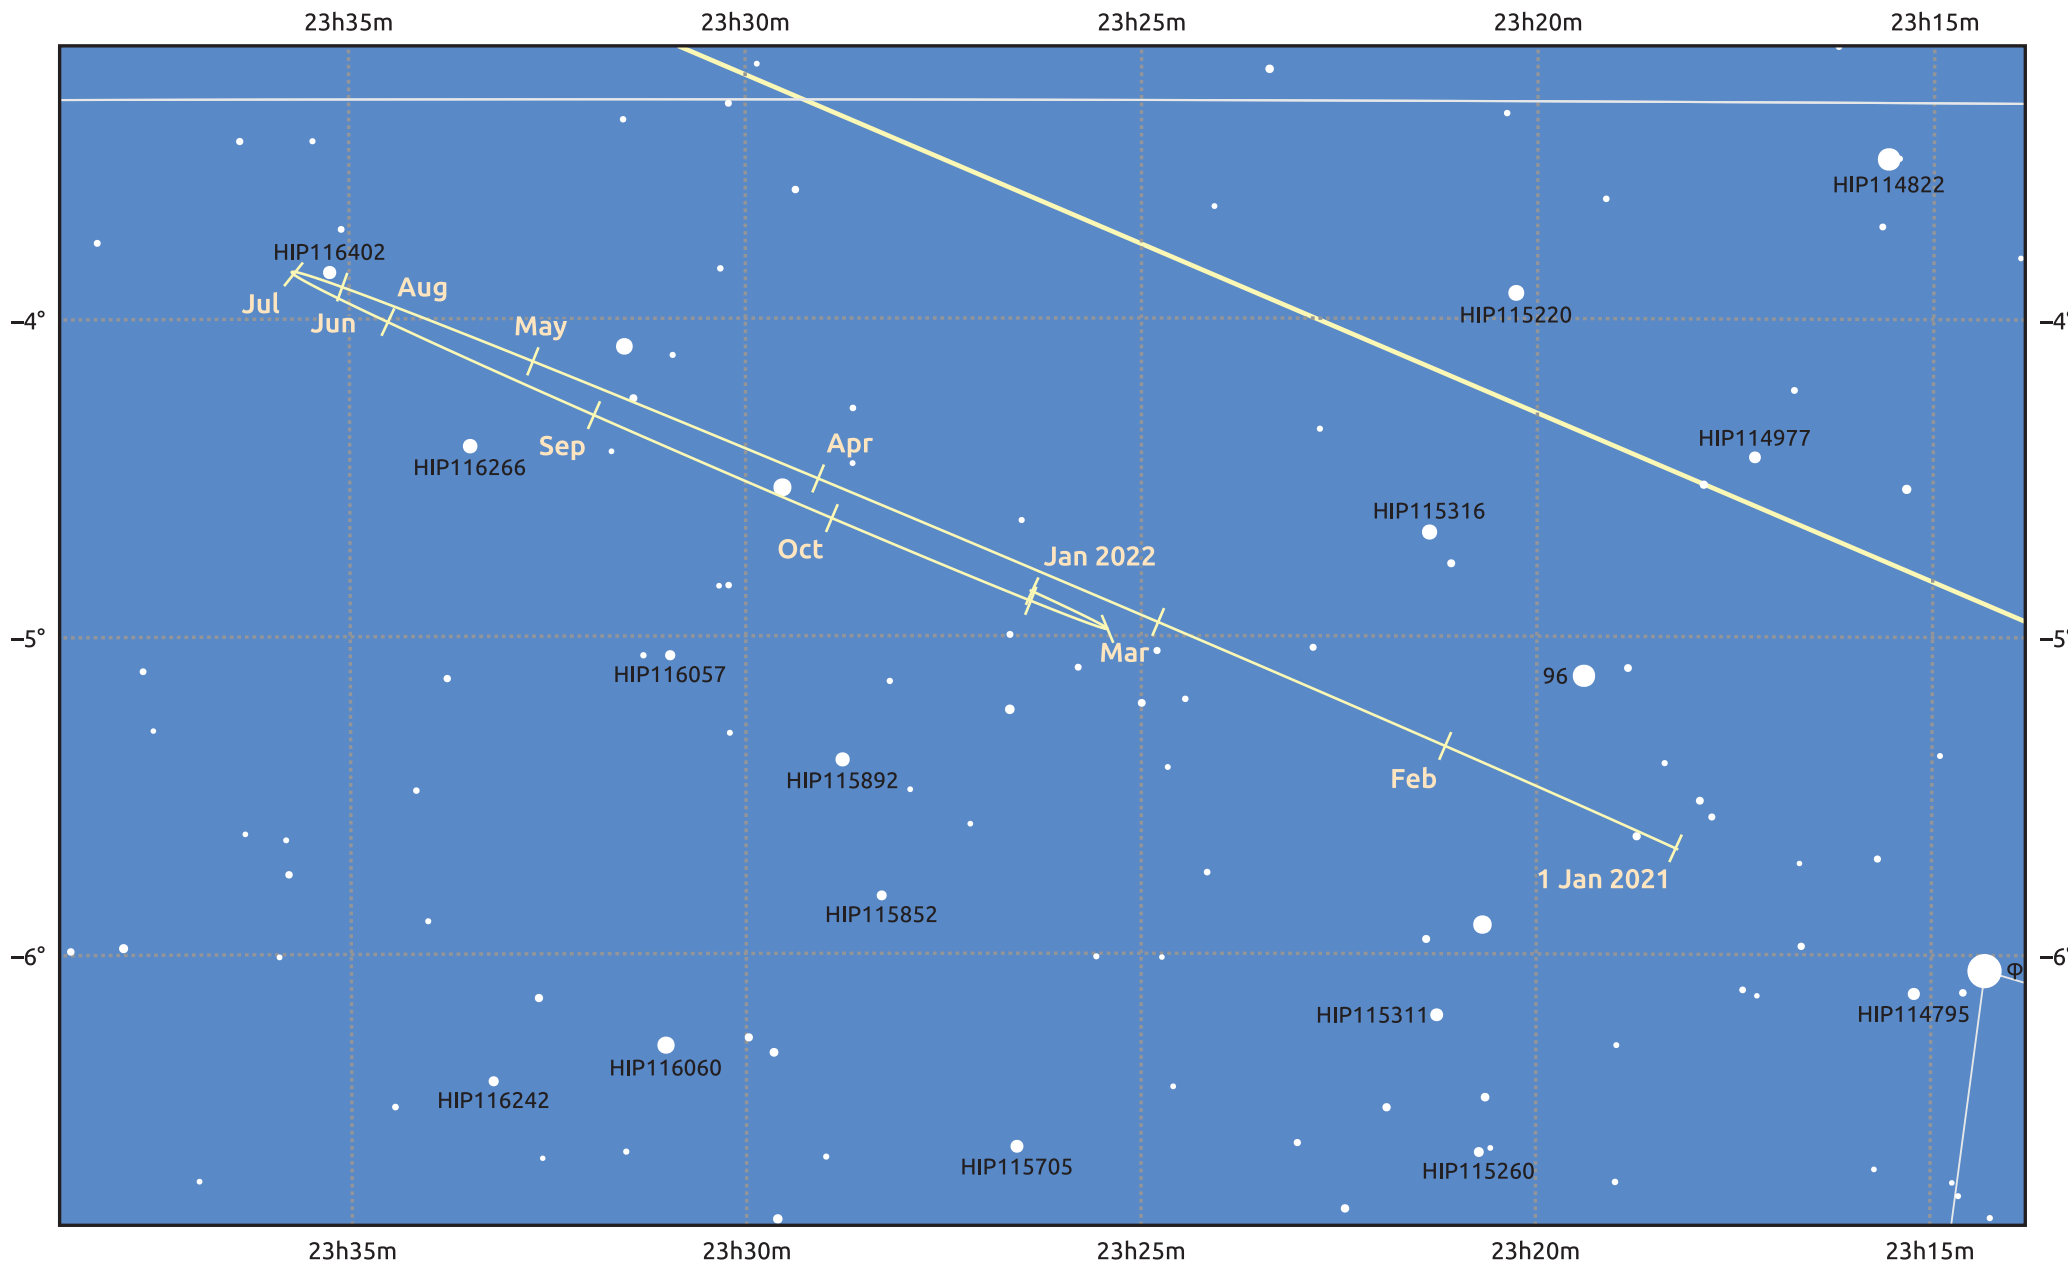

# The path of Neptune in 2021

© Dominic Ford 2011–2025. Date markers placed at midnight UTC. Downloaded from <https://in-the-sky.org>

Magnitude scale: • 10.0 • 9.0 • 8.0 • 7.0 • 6.0 ● 5.0 ● 4.0

— Ecliptic Plane

Galaxy   Bright nebula   Open cluster   Globular cluster   Planetary nebula

Date	Mag	Angular size
2021 Jan 1	7.9	2.3"
2021 Apr 1	8.0	2.2"
2021 Jul 1	7.9	2.3"
2021 Oct 1	7.8	2.4"
2022 Jan 1	7.9	2.3"