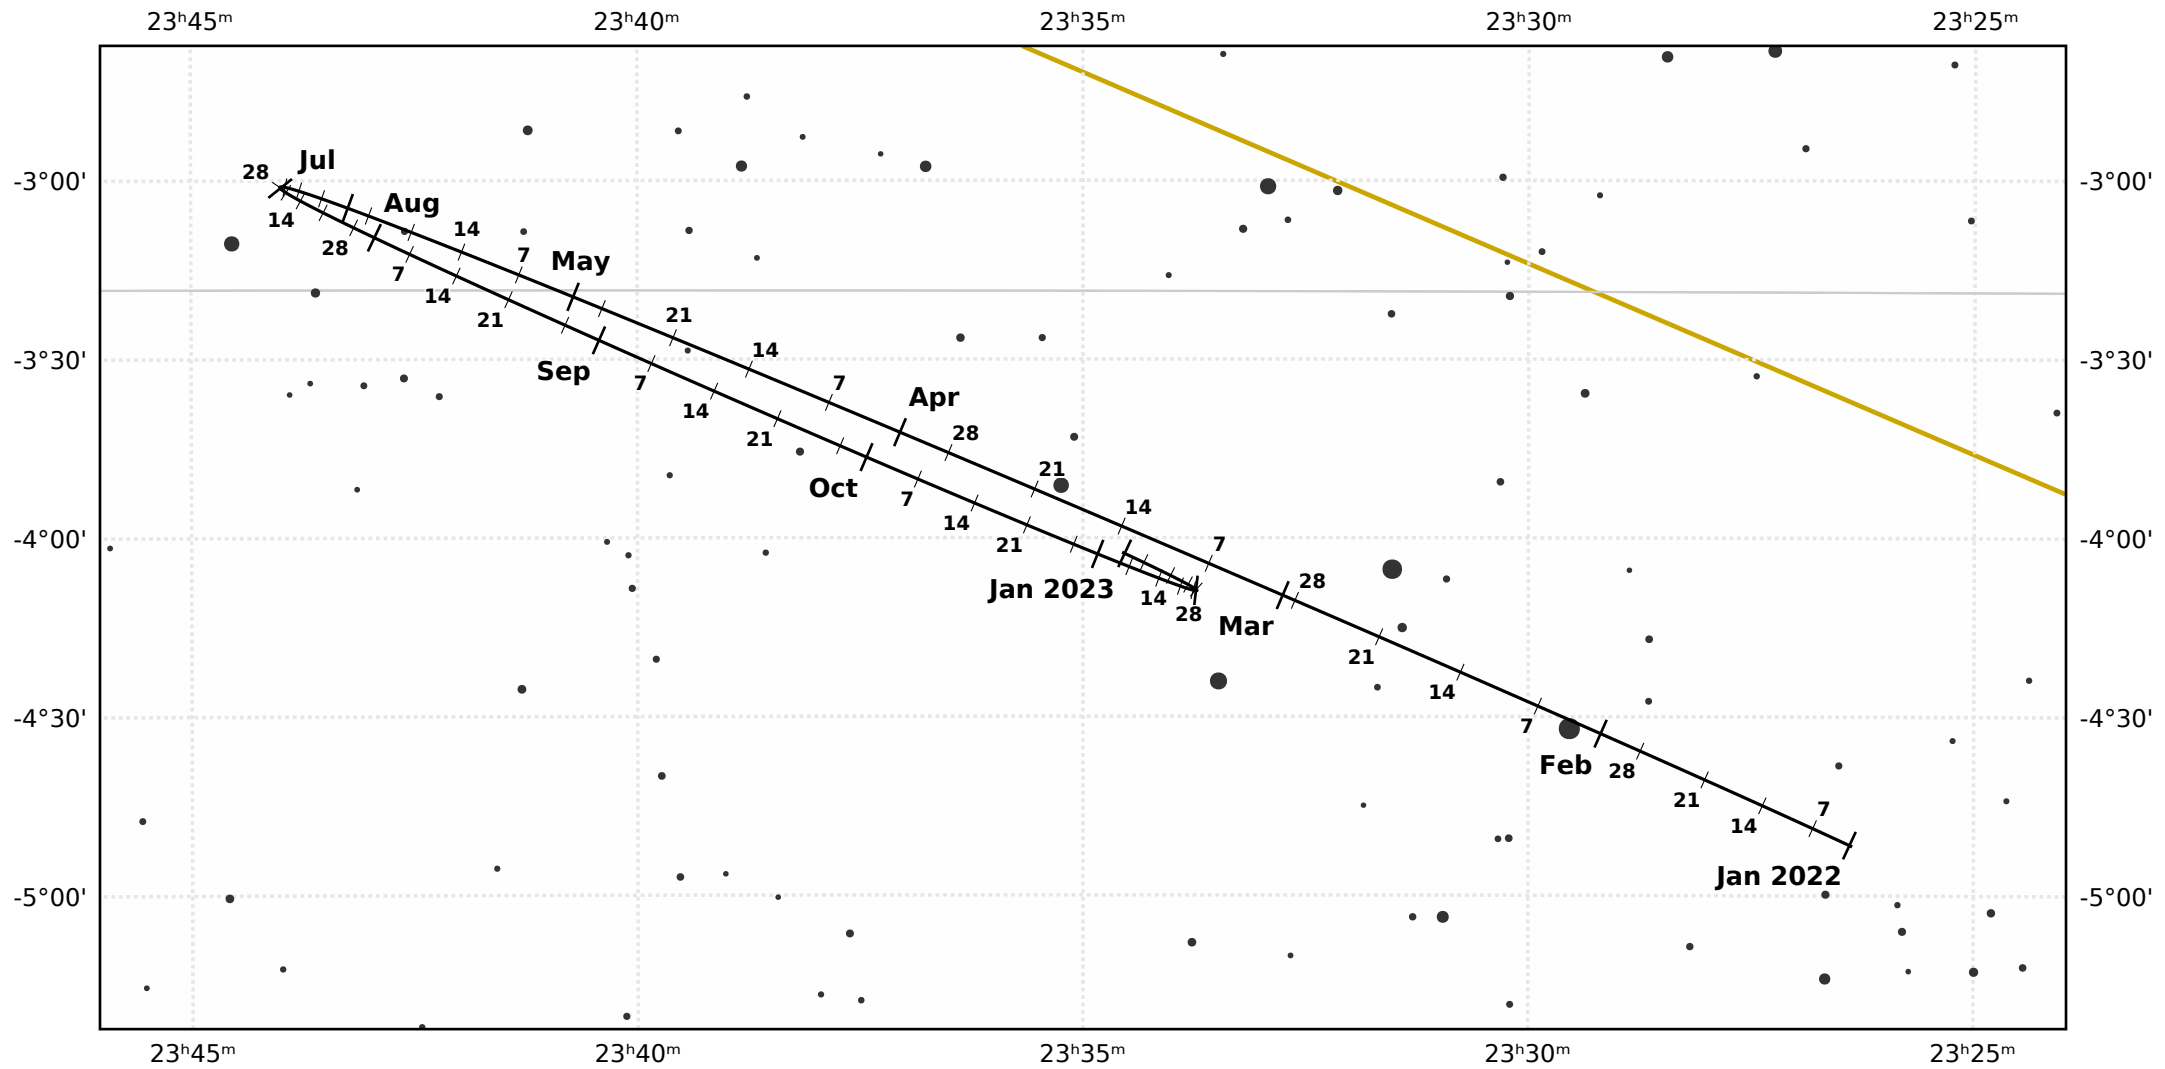

The path of Neptune in 2022

© Dominic Ford 2011–2020. Downloaded from <https://in-the-sky.org>