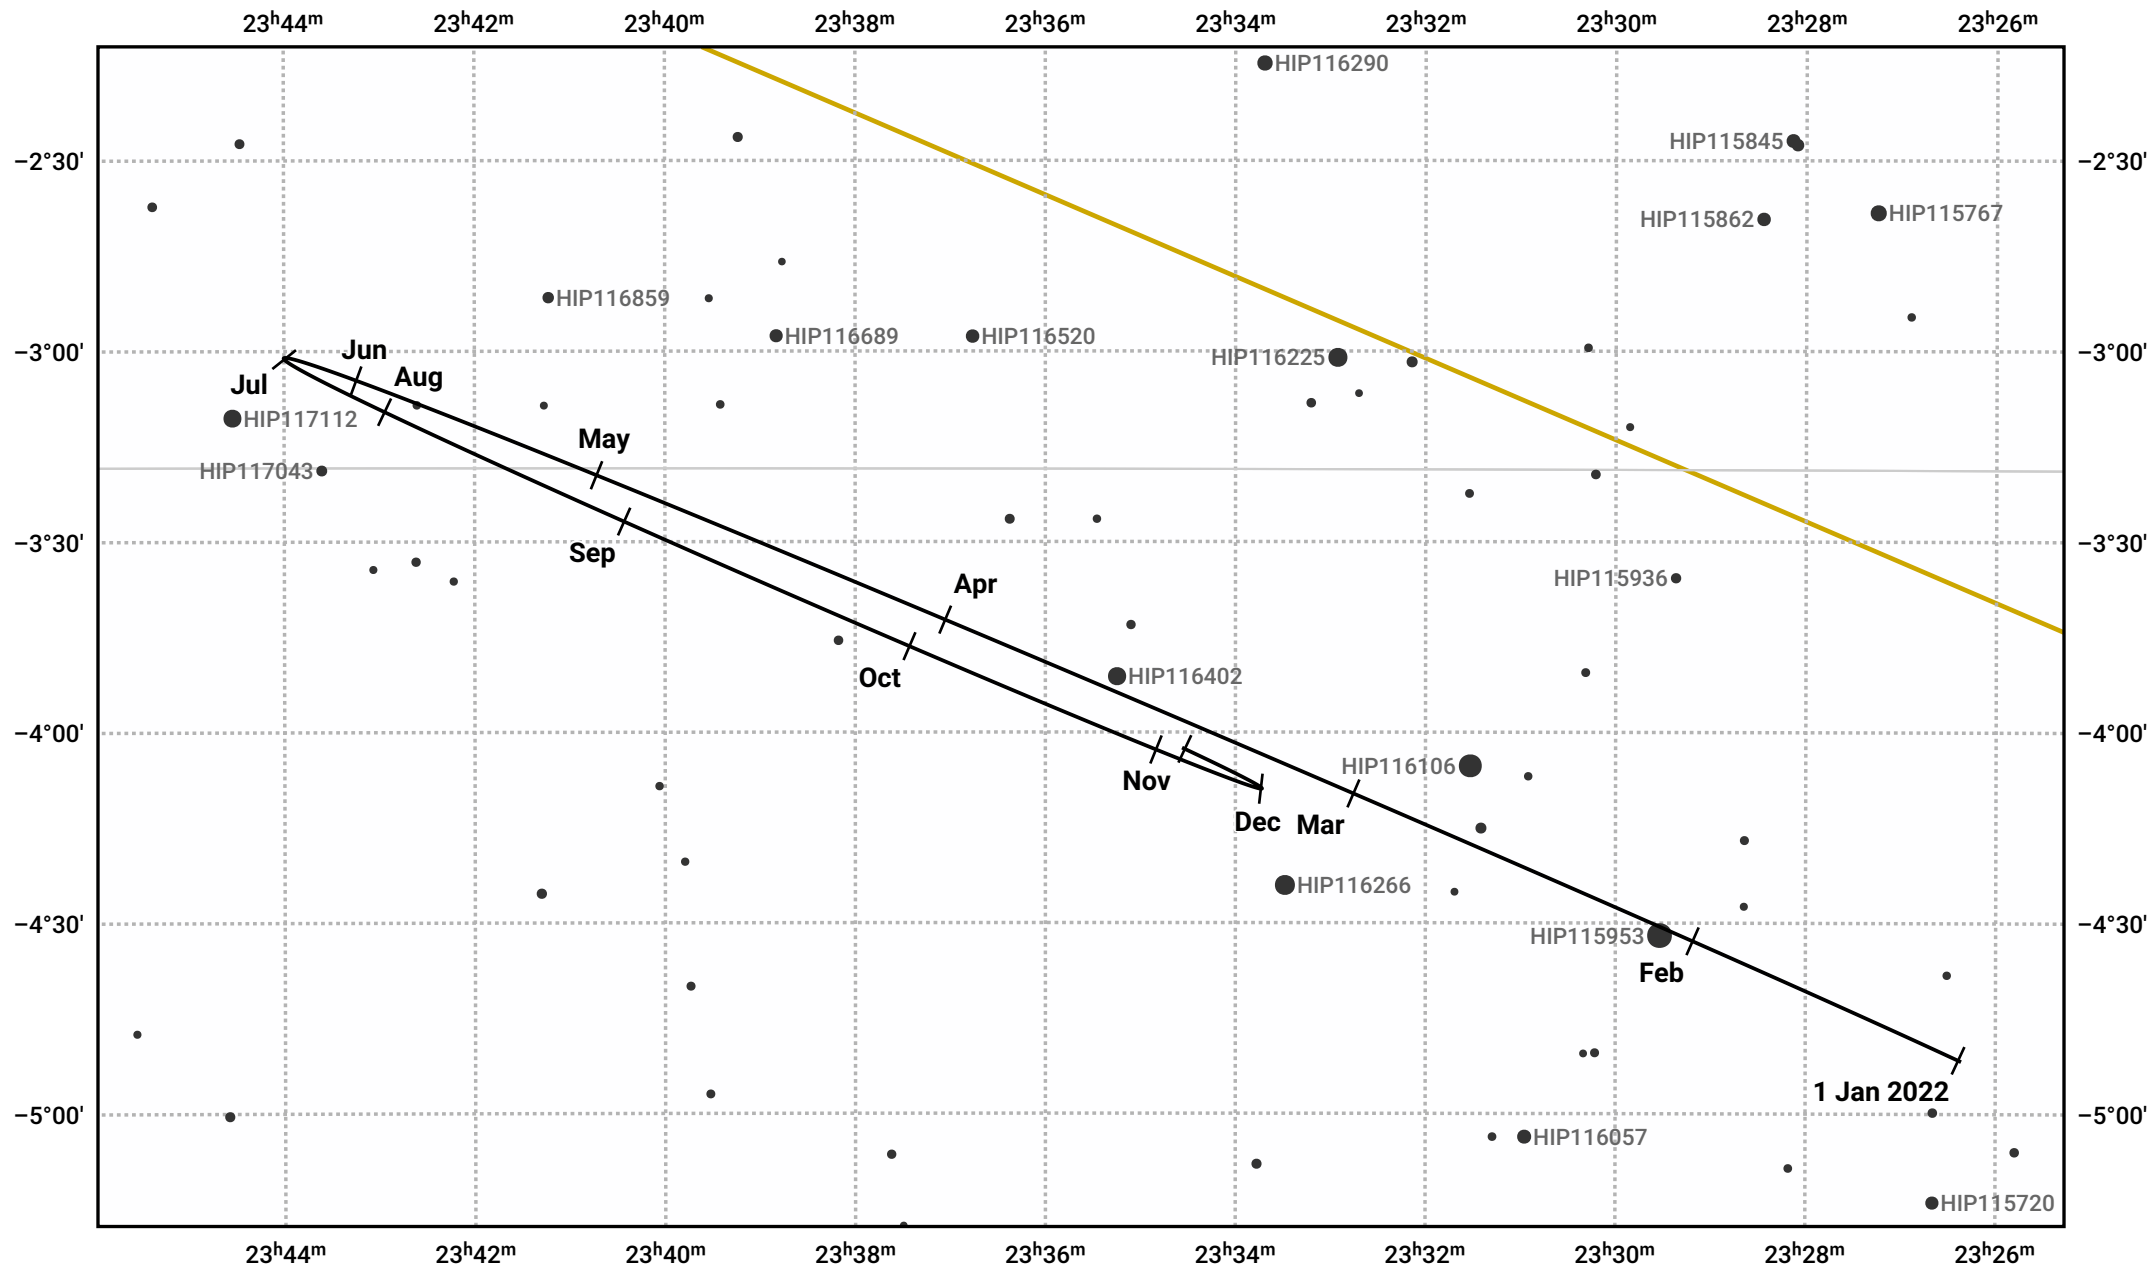

The path of Neptune in 2022

© Dominic Ford 2011–2023. Date markers placed at midnight UTC. Downloaded from <https://in-the-sky.org>

Magnitude scale: • 10.0 • 9.0 • 8.0 • 7.0 ● 6.0

— Ecliptic Plane

● Galaxy ■ Bright nebula ● Open cluster ⊕ Globular cluster

Date	Mag	Angular size
2022 Jan 1	7.9	2.3"
2022 Apr 1	8.0	2.2"
2022 Jul 1	7.9	2.3"
2022 Oct 1	7.8	2.4"
2023 Jan 1	7.9	2.3"