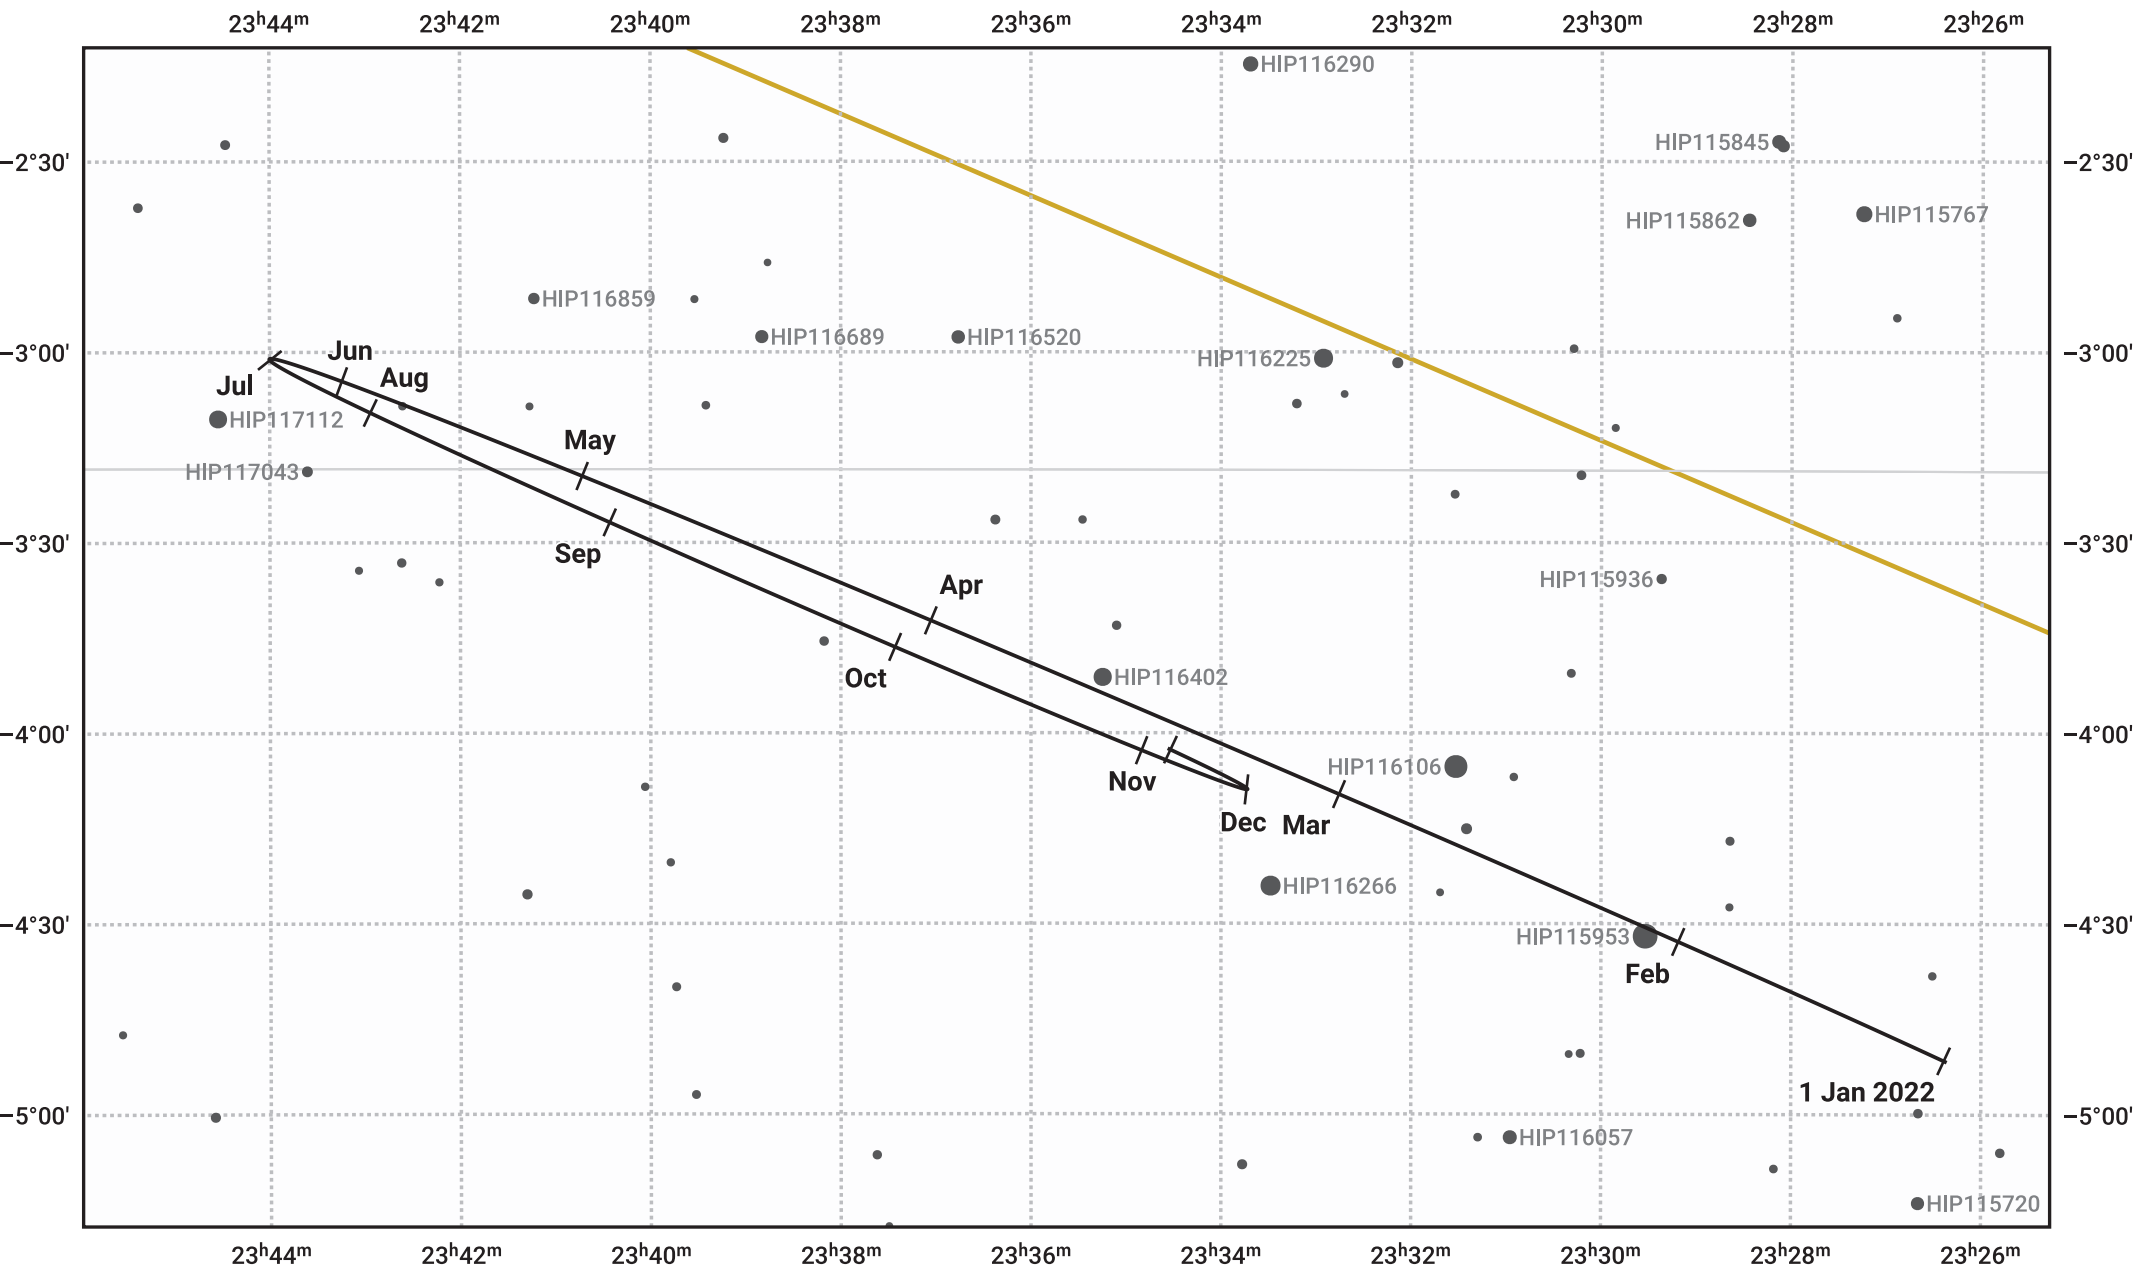

The path of Neptune in 2022

© Dominic Ford 2011–2024. Date markers placed at midnight UTC. Downloaded from <https://in-the-sky.org>

Magnitude scale: • 10.0 • 9.0 • 8.0 • 7.0 ● 6.0

— Ecliptic Plane

- Galaxy
- Bright nebula
- Open cluster
- ⊕ Globular cluster

| Date | Mag | Angular size |
|------------|-----|--------------|
| 2022 Jan 1 | 7.9 | 2.3" |
| 2022 Apr 1 | 8.0 | 2.2" |
| 2022 Jul 1 | 7.9 | 2.3" |
| 2022 Oct 1 | 7.8 | 2.4" |
| 2023 Jan 1 | 7.9 | 2.3" |