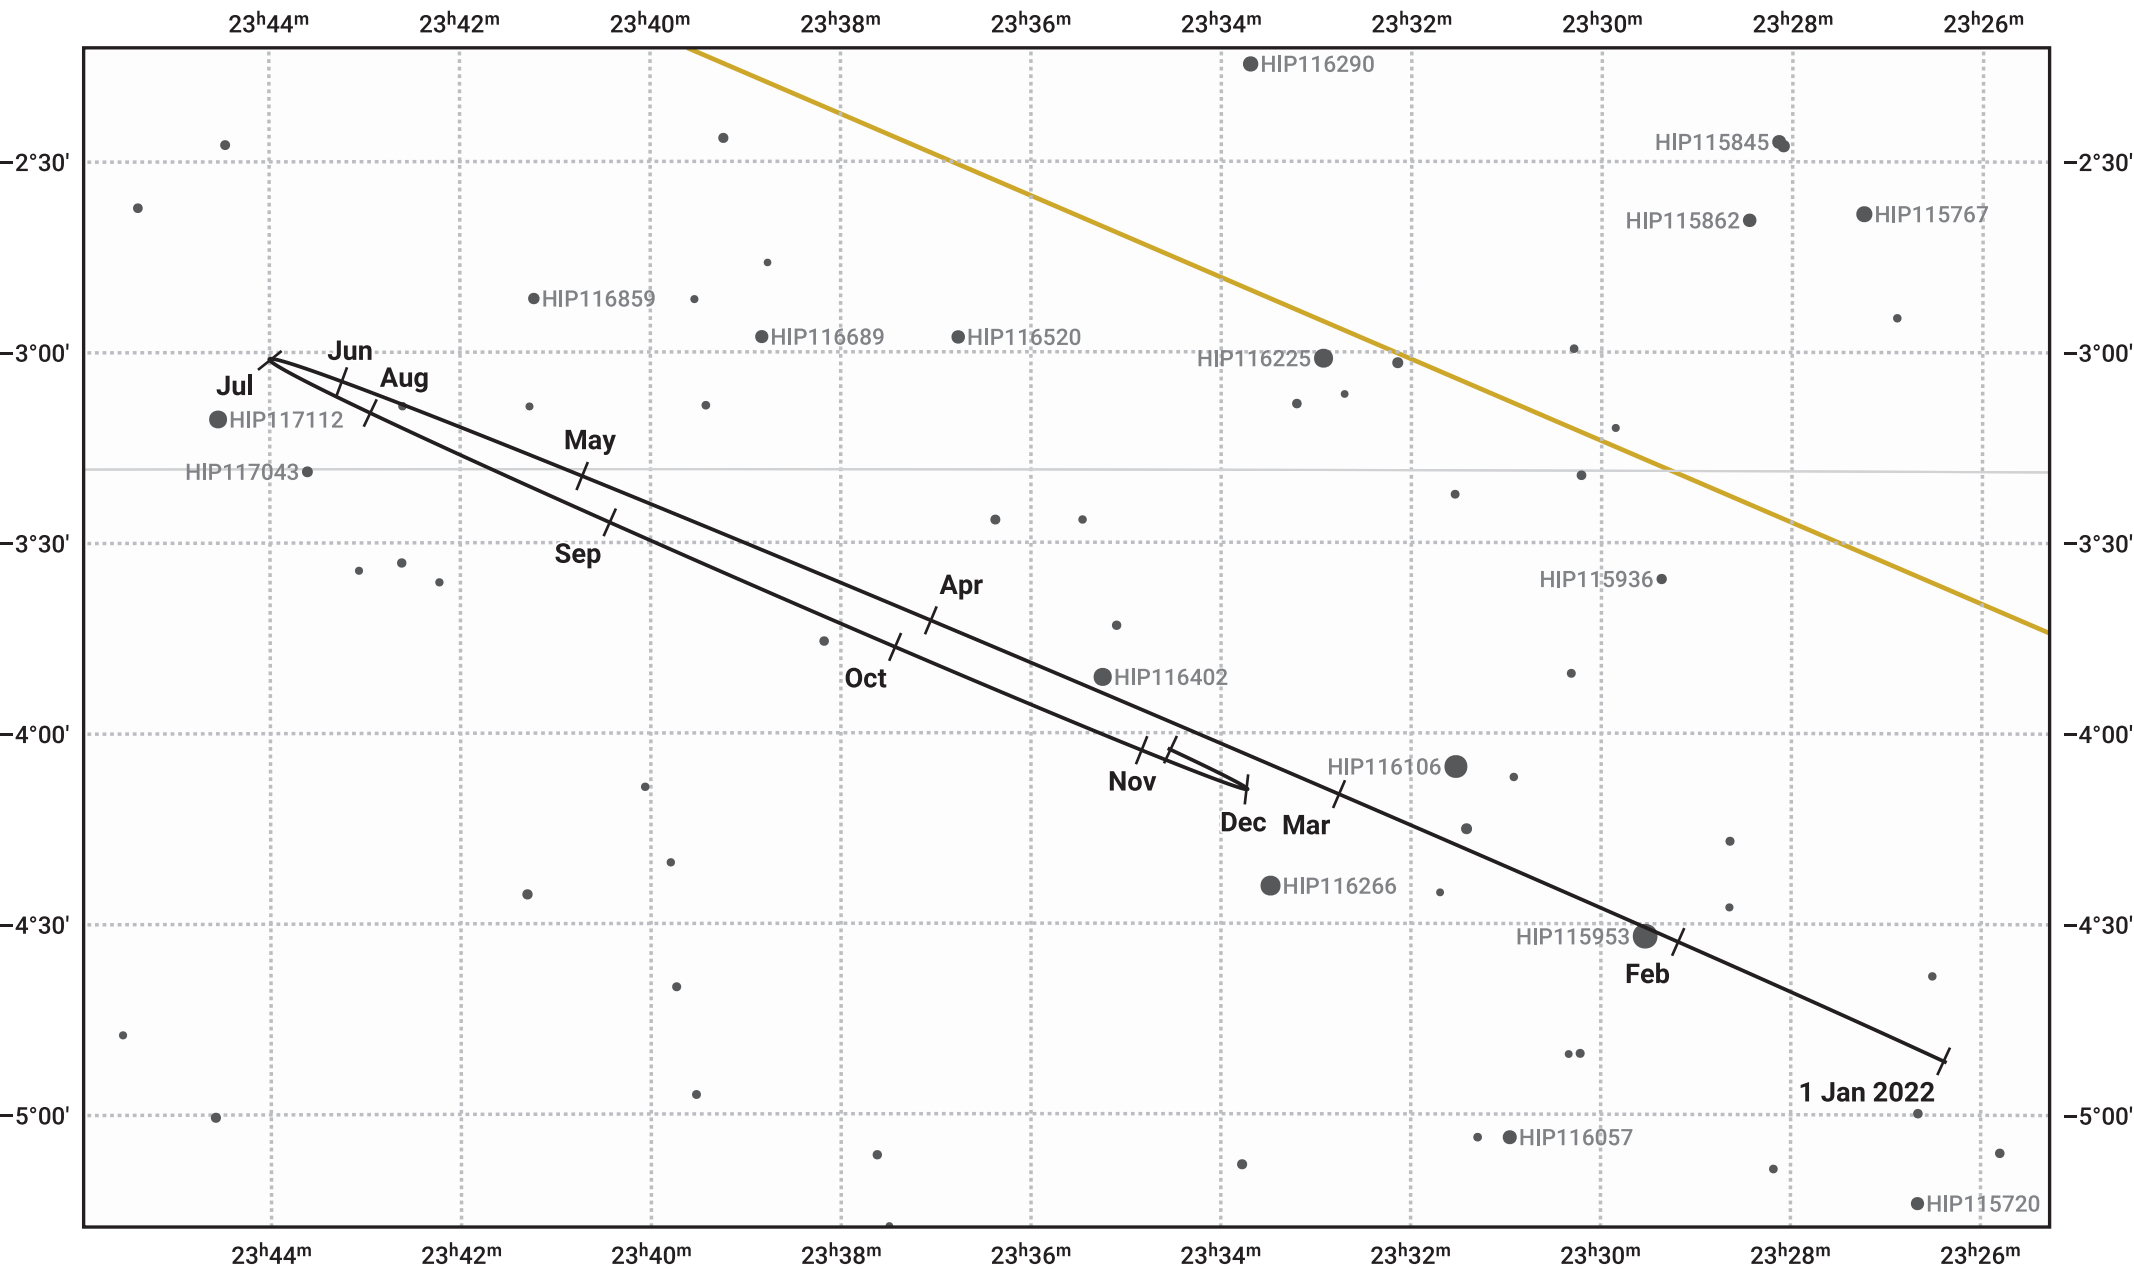

The path of Neptune in 2022

© Dominic Ford 2011–2023. Date markers placed at midnight UTC. Downloaded from <https://in-the-sky.org>

Magnitude scale: • 10.0 • 9.0 • 8.0 • 7.0 • 6.0

— Ecliptic Plane

- Galaxy
- Bright nebula
- Open cluster
- ⊕ Globular cluster

Date	Mag	Angular size
2022 Jan 1	7.9	2.3"
2022 Apr 1	8.0	2.2"
2022 Jul 1	7.9	2.3"
2022 Oct 1	7.8	2.4"
2023 Jan 1	7.9	2.3"