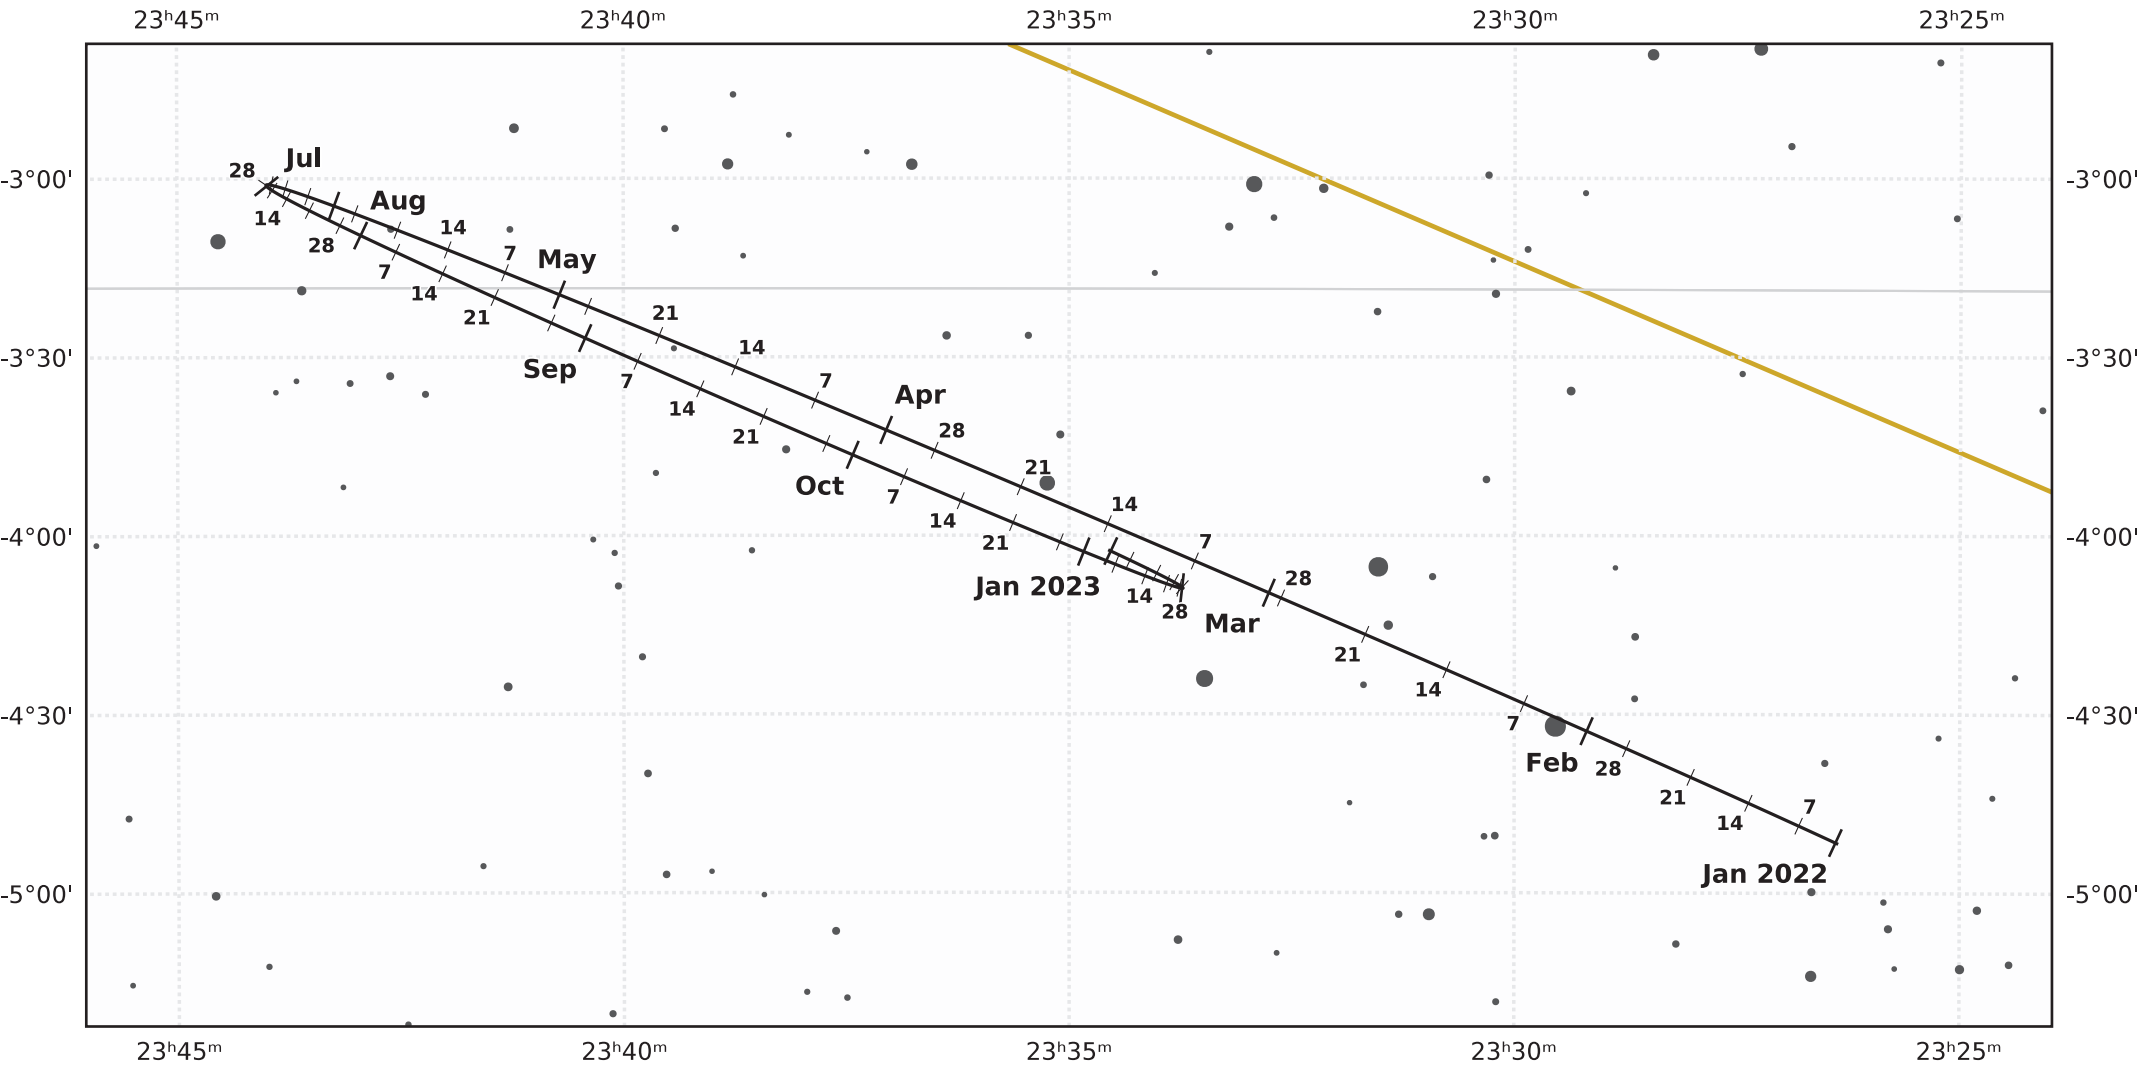

The path of Neptune in 2022

© Dominic Ford 2011-2020. Downloaded from <https://in-the-sky.org>

Magnitude scale: •10.5 •10.0 •9.5 •9.0 •8.5 •8.0 •7.5 •7.0 •6.5 ●6.0

— The Equator — Ecliptic Plane — Galactic Plane