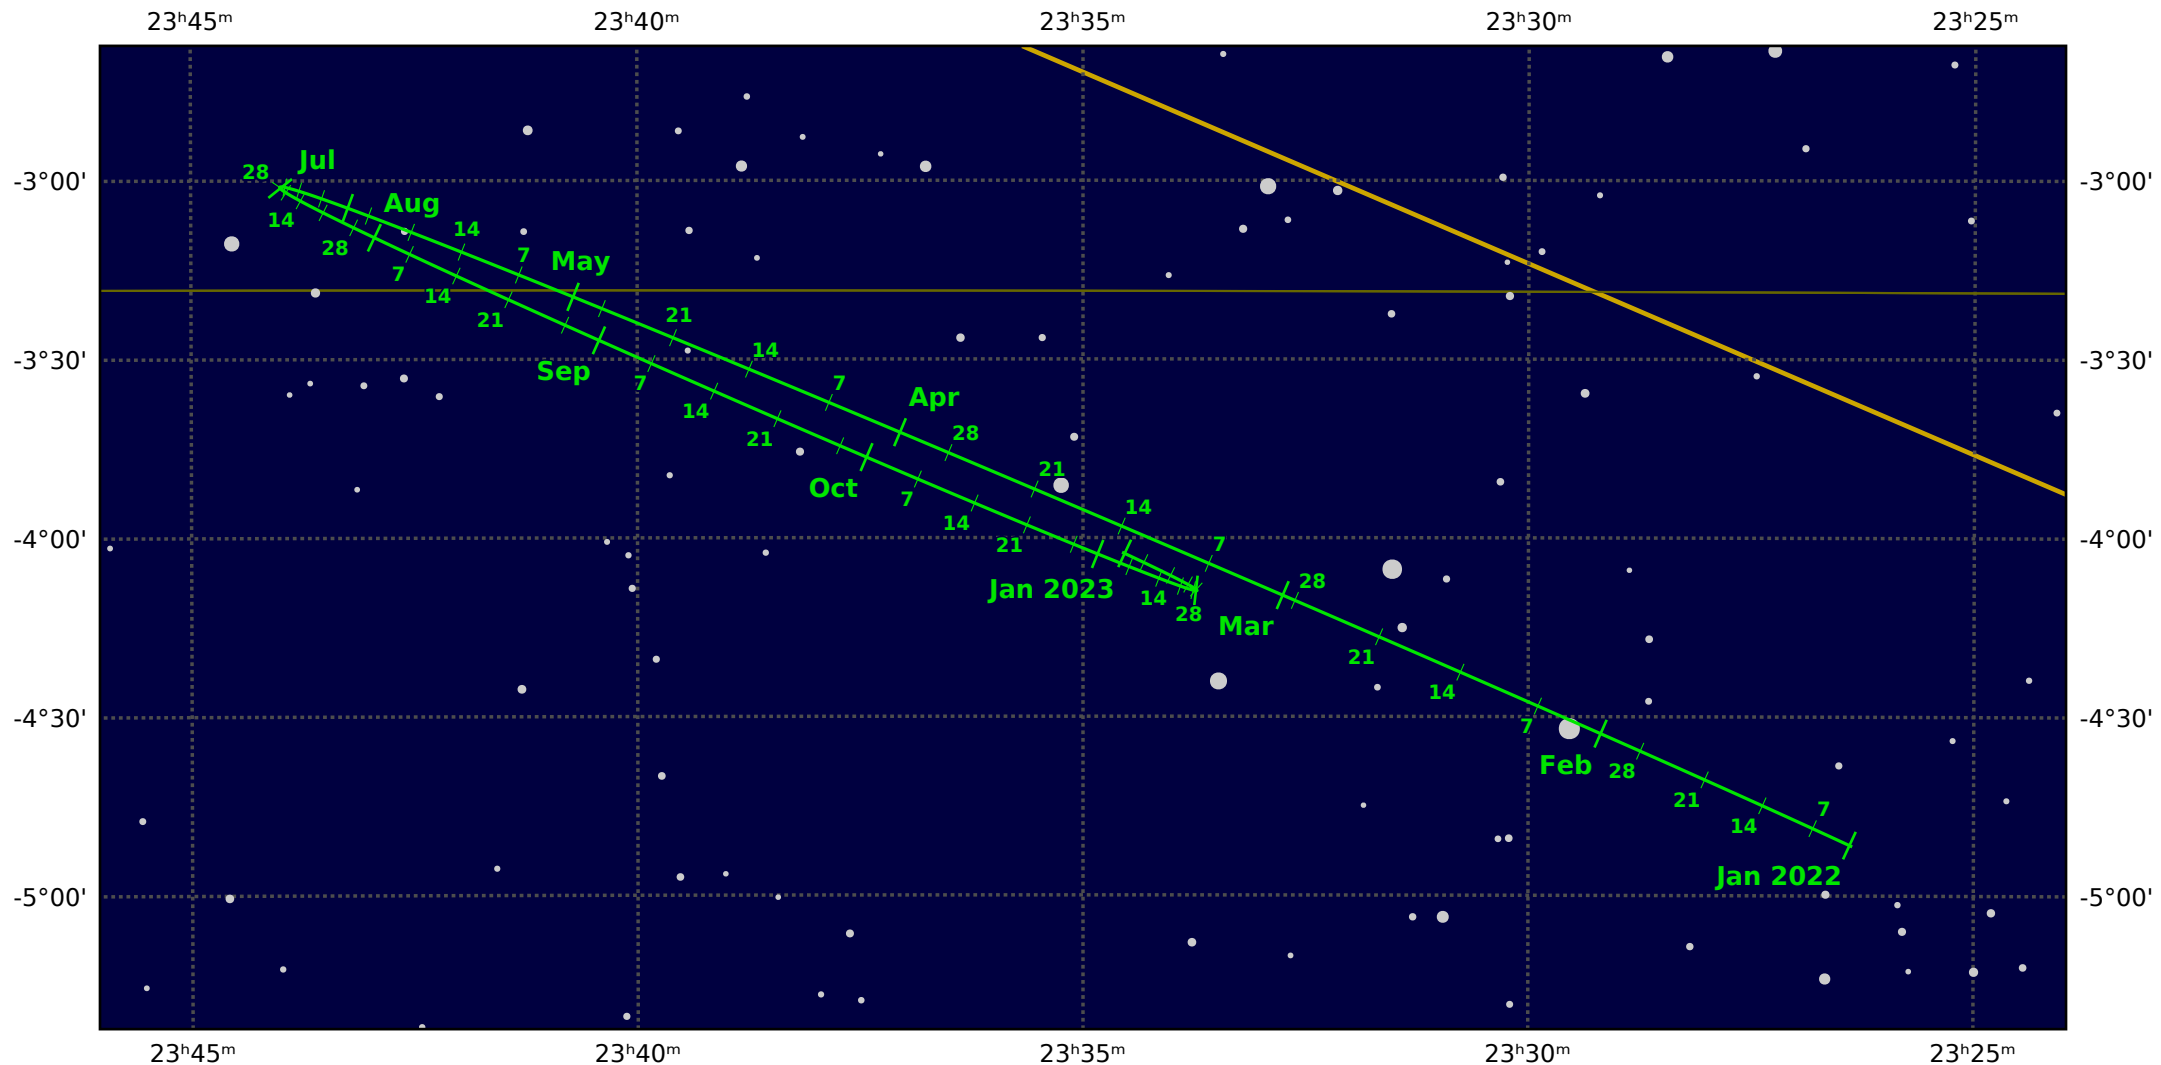

The path of Neptune in 2022

© Dominic Ford 2011-2020. Downloaded from <https://in-the-sky.org>

Magnitude scale: ● 10.5 ● 10.0 ● 9.5 ● 9.0 ● 8.5 ● 8.0 ● 7.5 ● 7.0 ● 6.5 ● 6.0

— Ecliptic Plane — Galactic Plane