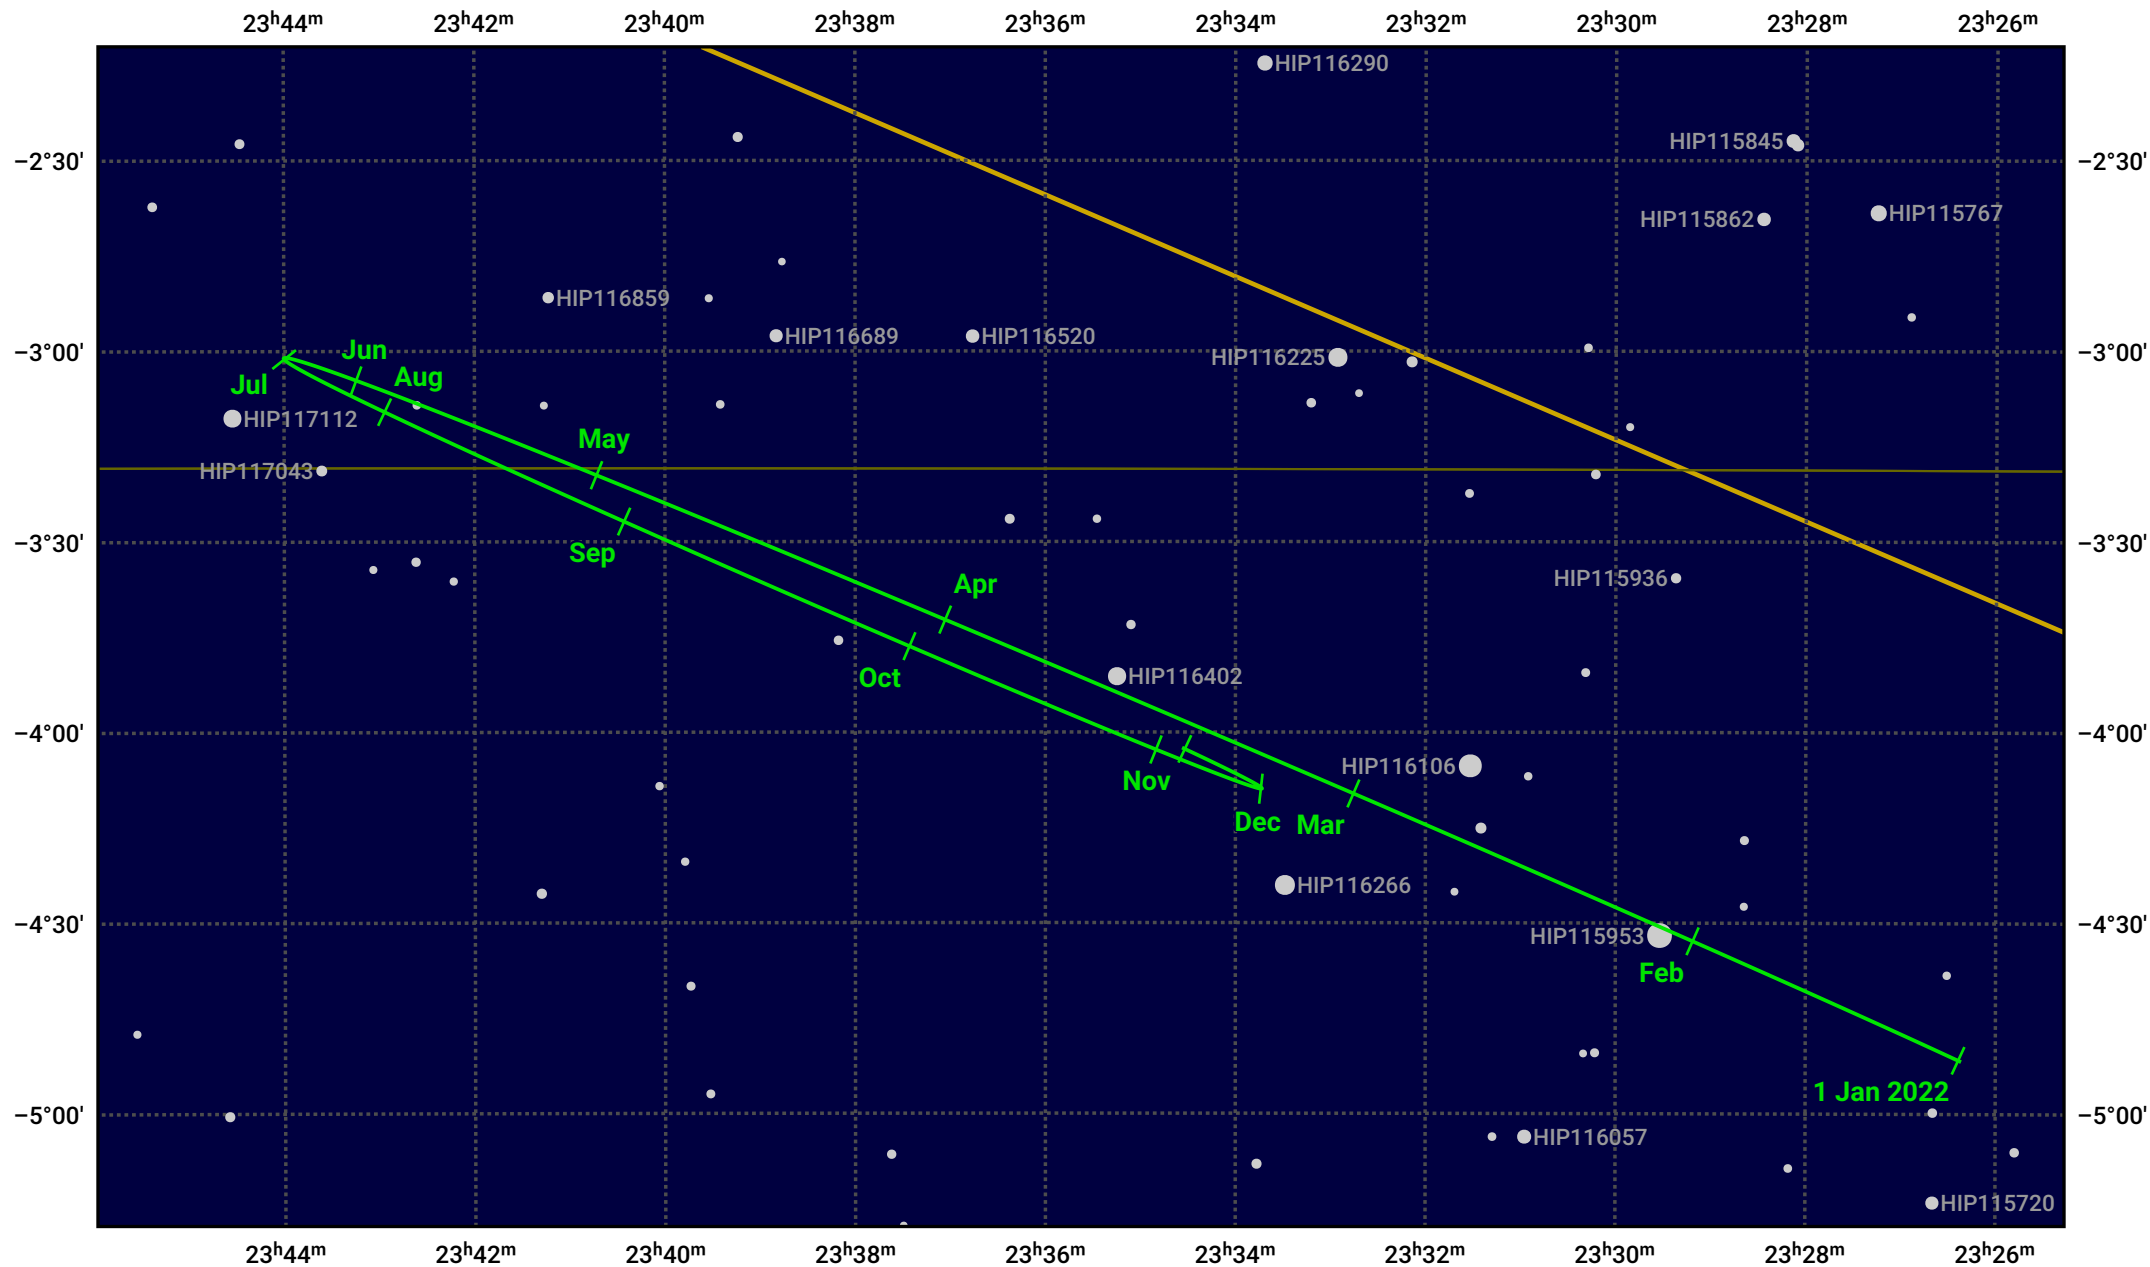

# The path of Neptune in 2022

© Dominic Ford 2011–2023. Date markers placed at midnight UTC. Downloaded from <https://in-the-sky.org>

Magnitude scale: • 10.0 • 9.0 • 8.0 • 7.0 ● 6.0

— Ecliptic Plane

● Galaxy ■ Bright nebula ● Open cluster ● Globular cluster

Date	Mag	Angular size
2022 Jan 1	7.9	2.3"
2022 Apr 1	8.0	2.2"
2022 Jul 1	7.9	2.3"
2022 Oct 1	7.8	2.4"
2023 Jan 1	7.9	2.3"