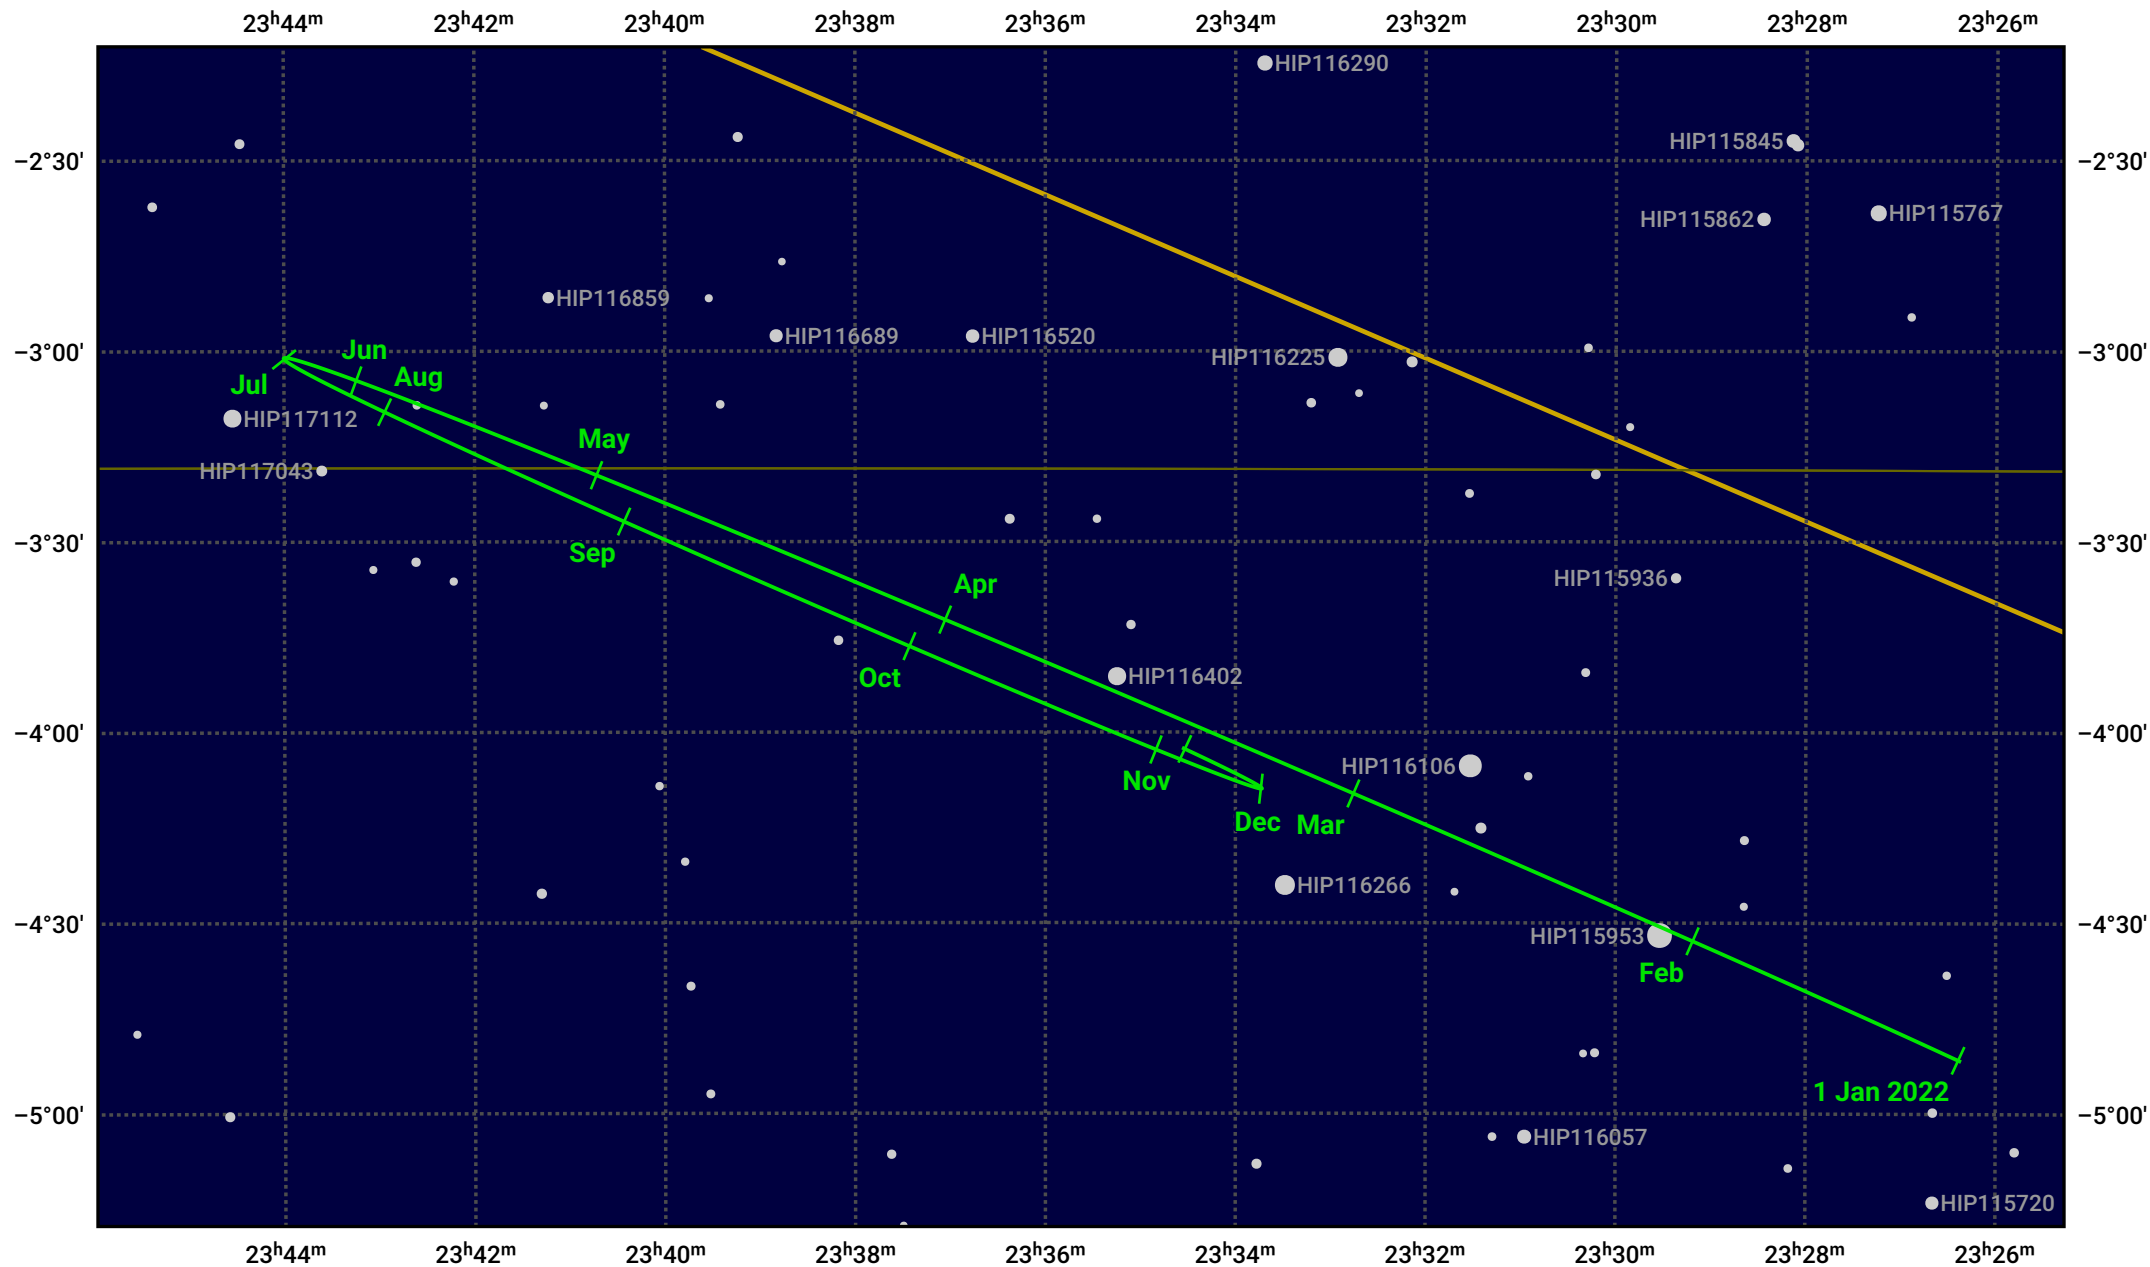

# The path of Neptune in 2022

© Dominic Ford 2011–2024. Date markers placed at midnight UTC. Downloaded from <https://in-the-sky.org>

Magnitude scale: • 10.0 • 9.0 • 8.0 • 7.0 ● 6.0

— Ecliptic Plane

● Galaxy   ■ Bright nebula   ● Open cluster   ● Globular cluster

Date	Mag	Angular size
2022 Jan 1	7.9	2.3"
2022 Apr 1	8.0	2.2"
2022 Jul 1	7.9	2.3"
2022 Oct 1	7.8	2.4"
2023 Jan 1	7.9	2.3"