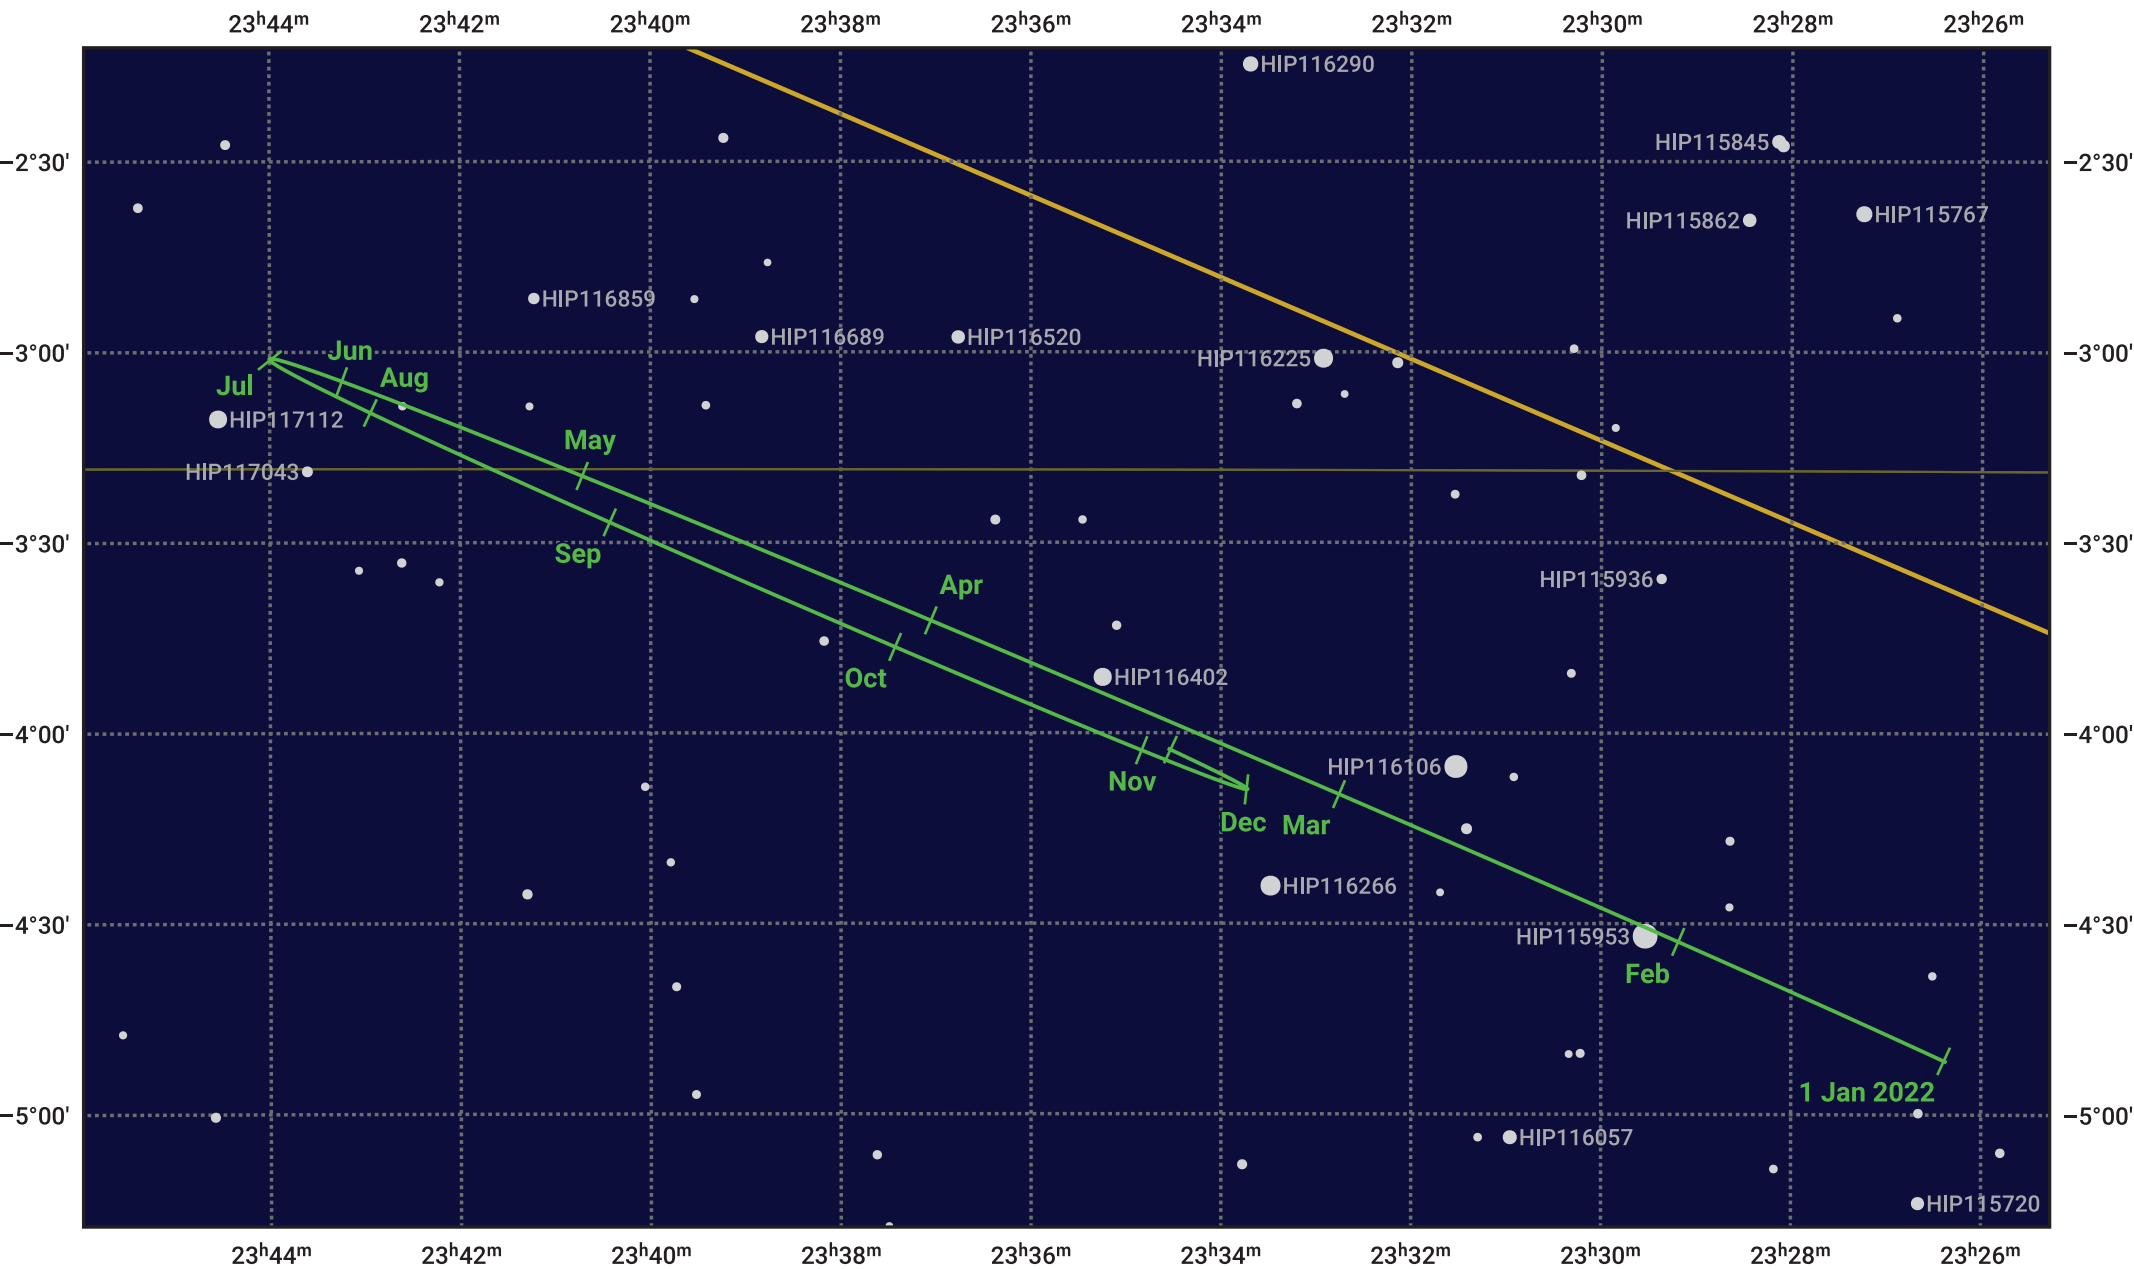

# The path of Neptune in 2022

© Dominic Ford 2011–2023. Date markers placed at midnight UTC. Downloaded from <https://in-the-sky.org>

Magnitude scale: • 10.0 • 9.0 • 8.0 • 7.0 ● 6.0

— Ecliptic Plane

- Galaxy
- Bright nebula
- Open cluster
- Globular cluster

Date	Mag	Angular size
2022 Jan 1	7.9	2.3"
2022 Apr 1	8.0	2.2"
2022 Jul 1	7.9	2.3"
2022 Oct 1	7.8	2.4"
2023 Jan 1	7.9	2.3"