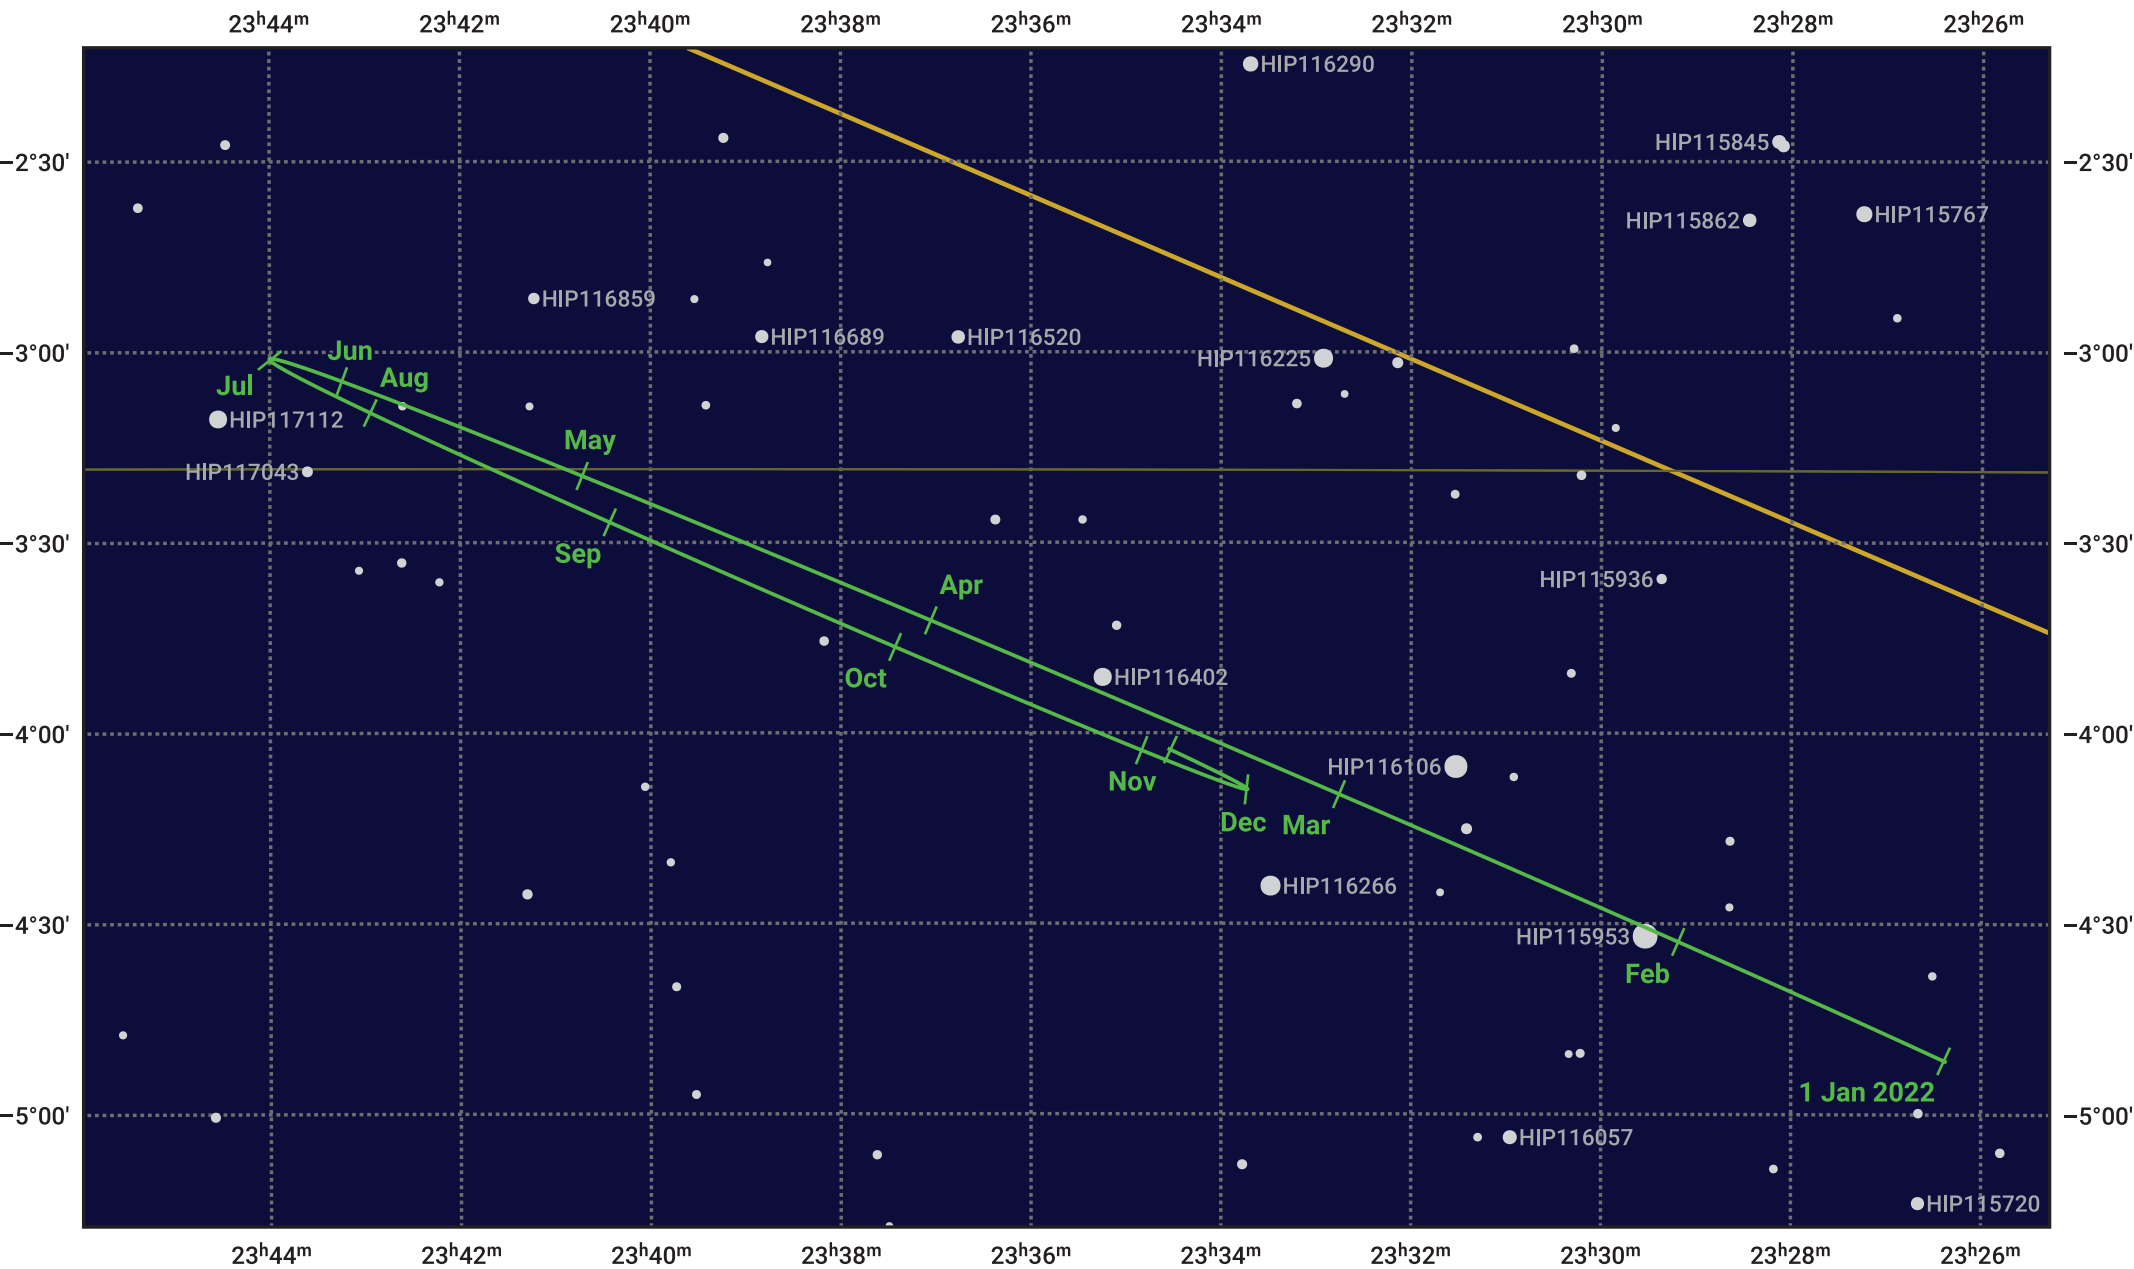

The path of Neptune in 2022

© Dominic Ford 2011–2024. Date markers placed at midnight UTC. Downloaded from <https://in-the-sky.org>

Magnitude scale: • 10.0 • 9.0 • 8.0 • 7.0 ● 6.0

— Ecliptic Plane

- Galaxy
- Bright nebula
- Open cluster
- Globular cluster

Date	Mag	Angular size
2022 Jan 1	7.9	2.3"
2022 Apr 1	8.0	2.2"
2022 Jul 1	7.9	2.3"
2022 Oct 1	7.8	2.4"
2023 Jan 1	7.9	2.3"