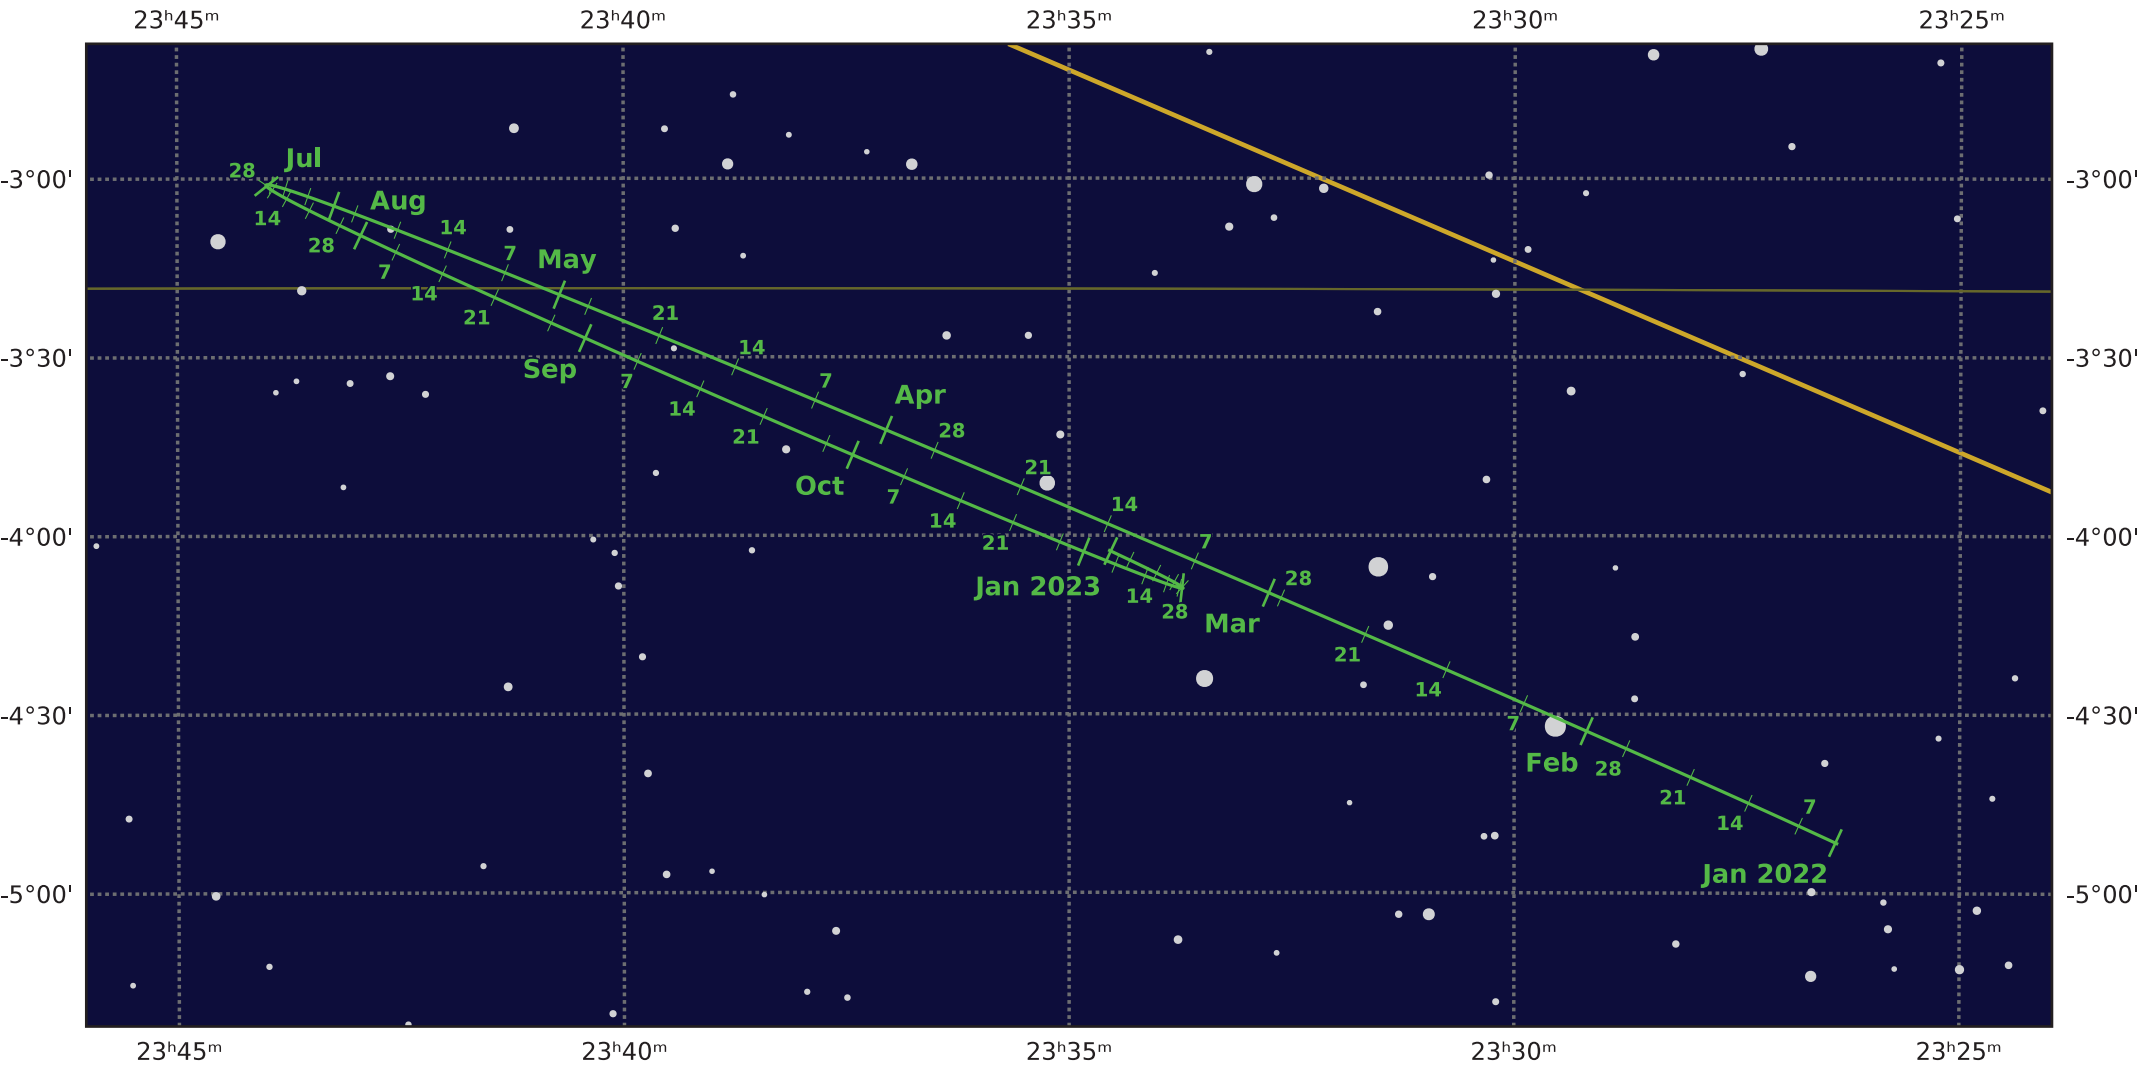

The path of Neptune in 2022

© Dominic Ford 2011-2020. Downloaded from <https://in-the-sky.org>

Magnitude scale: ● 10.5 ● 10.0 ● 9.5 ● 9.0 ● 8.5 ● 8.0 ● 7.5 ● 7.0 ● 6.5 ● 6.0

— Ecliptic Plane — Galactic Plane