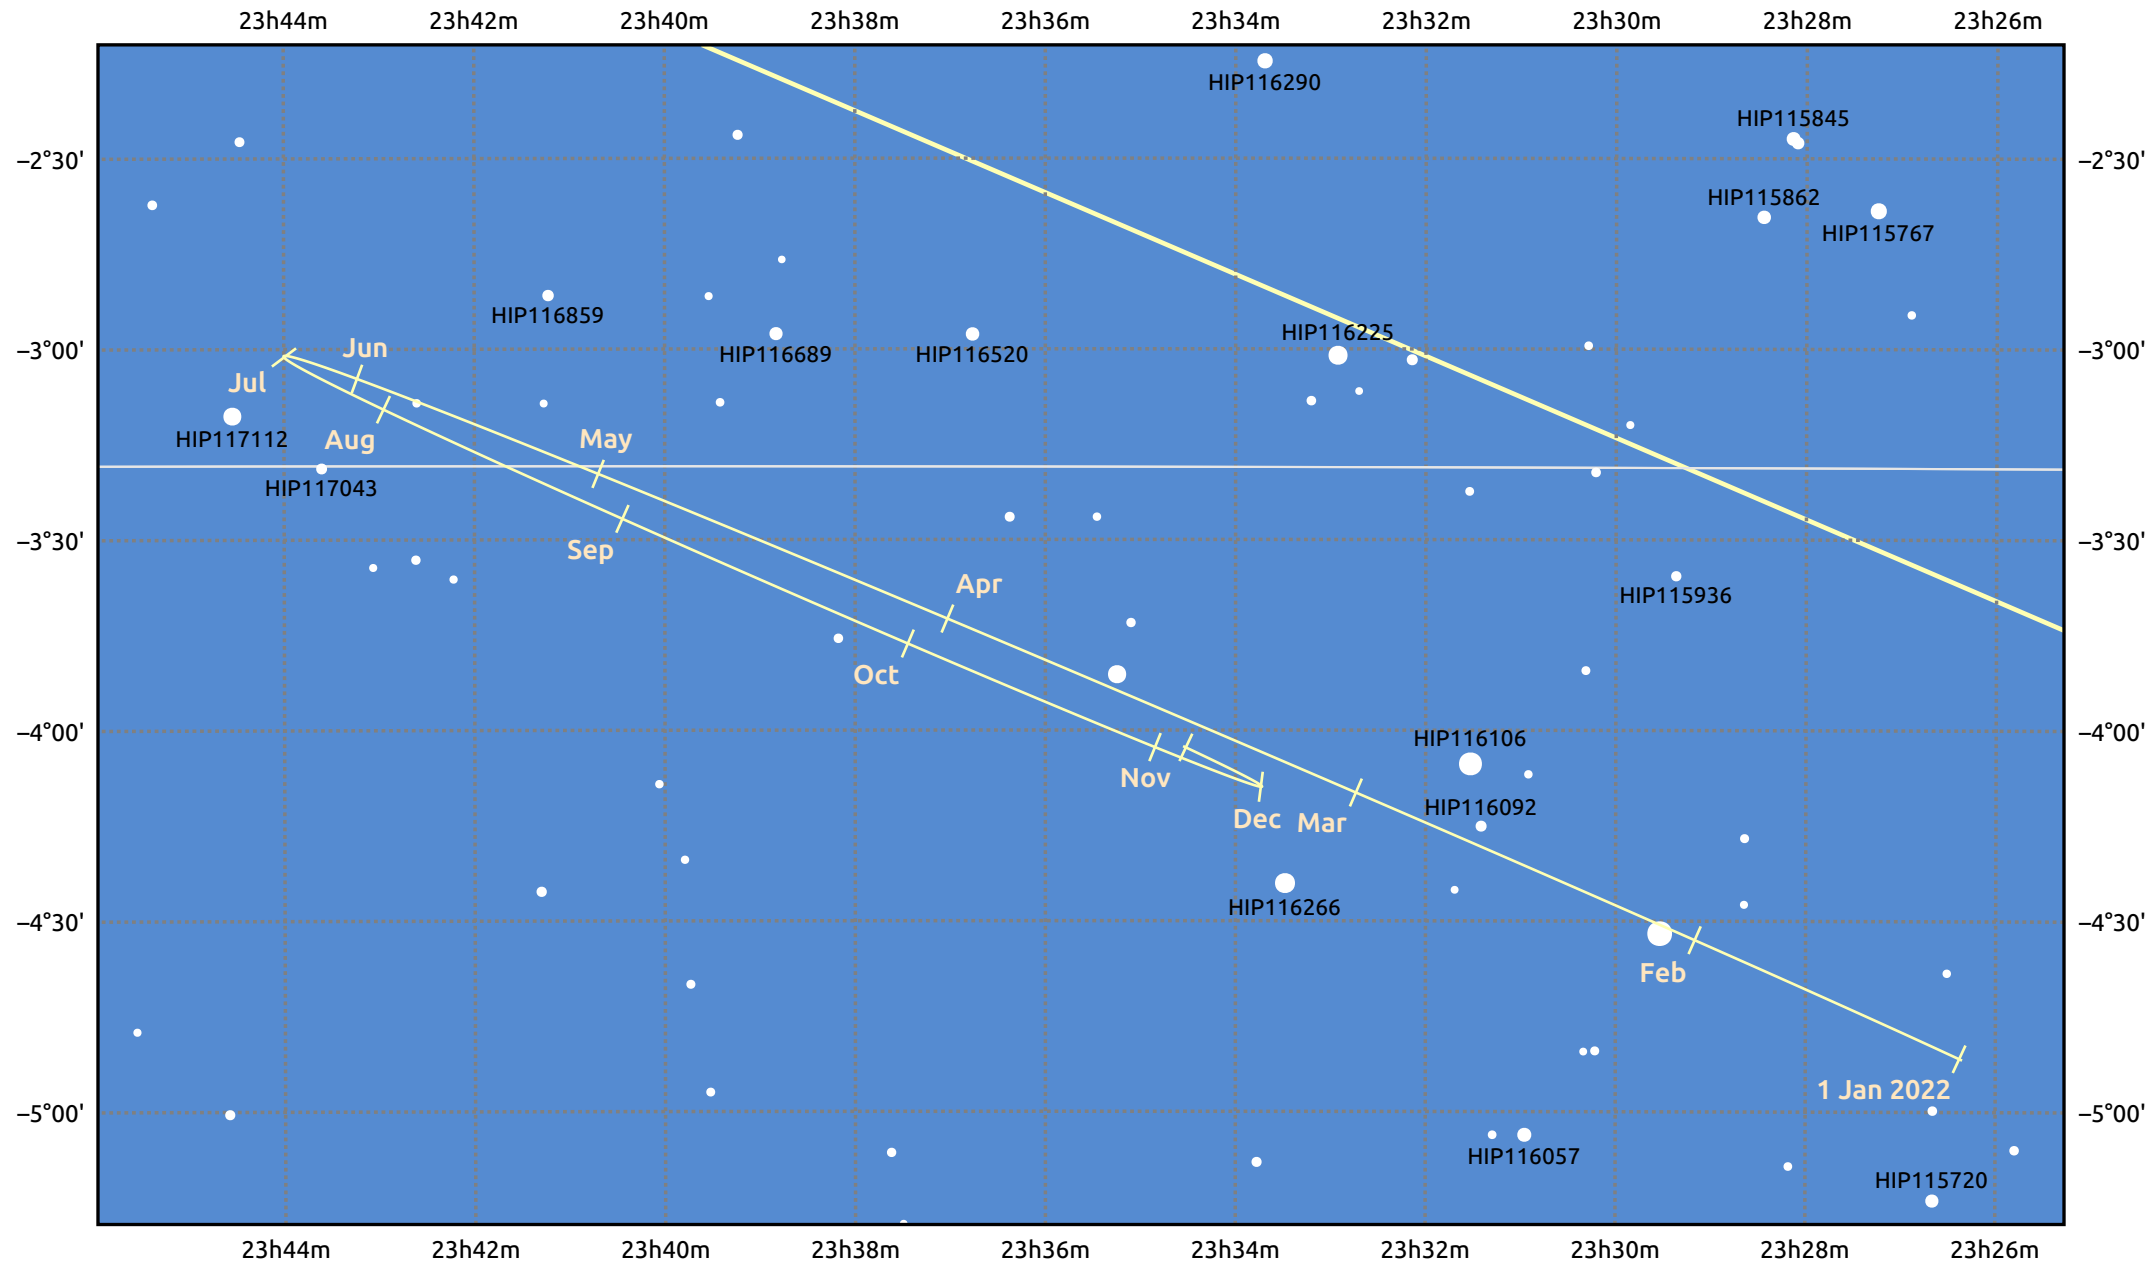

# The path of Neptune in 2022

© Dominic Ford 2011–2025. Date markers placed at midnight UTC. Downloaded from <https://in-the-sky.org>

Magnitude scale: • 10.0 • 9.0 • 8.0 • 7.0 ● 6.0

— Ecliptic Plane

Galaxy Bright nebula Open cluster Globular cluster Planetary nebula

Date	Mag	Angular size
2022 Jan 1	7.9	2.3"
2022 Apr 1	8.0	2.2"
2022 Jul 1	7.9	2.3"
2022 Oct 1	7.8	2.4"
2023 Jan 1	7.9	2.3"