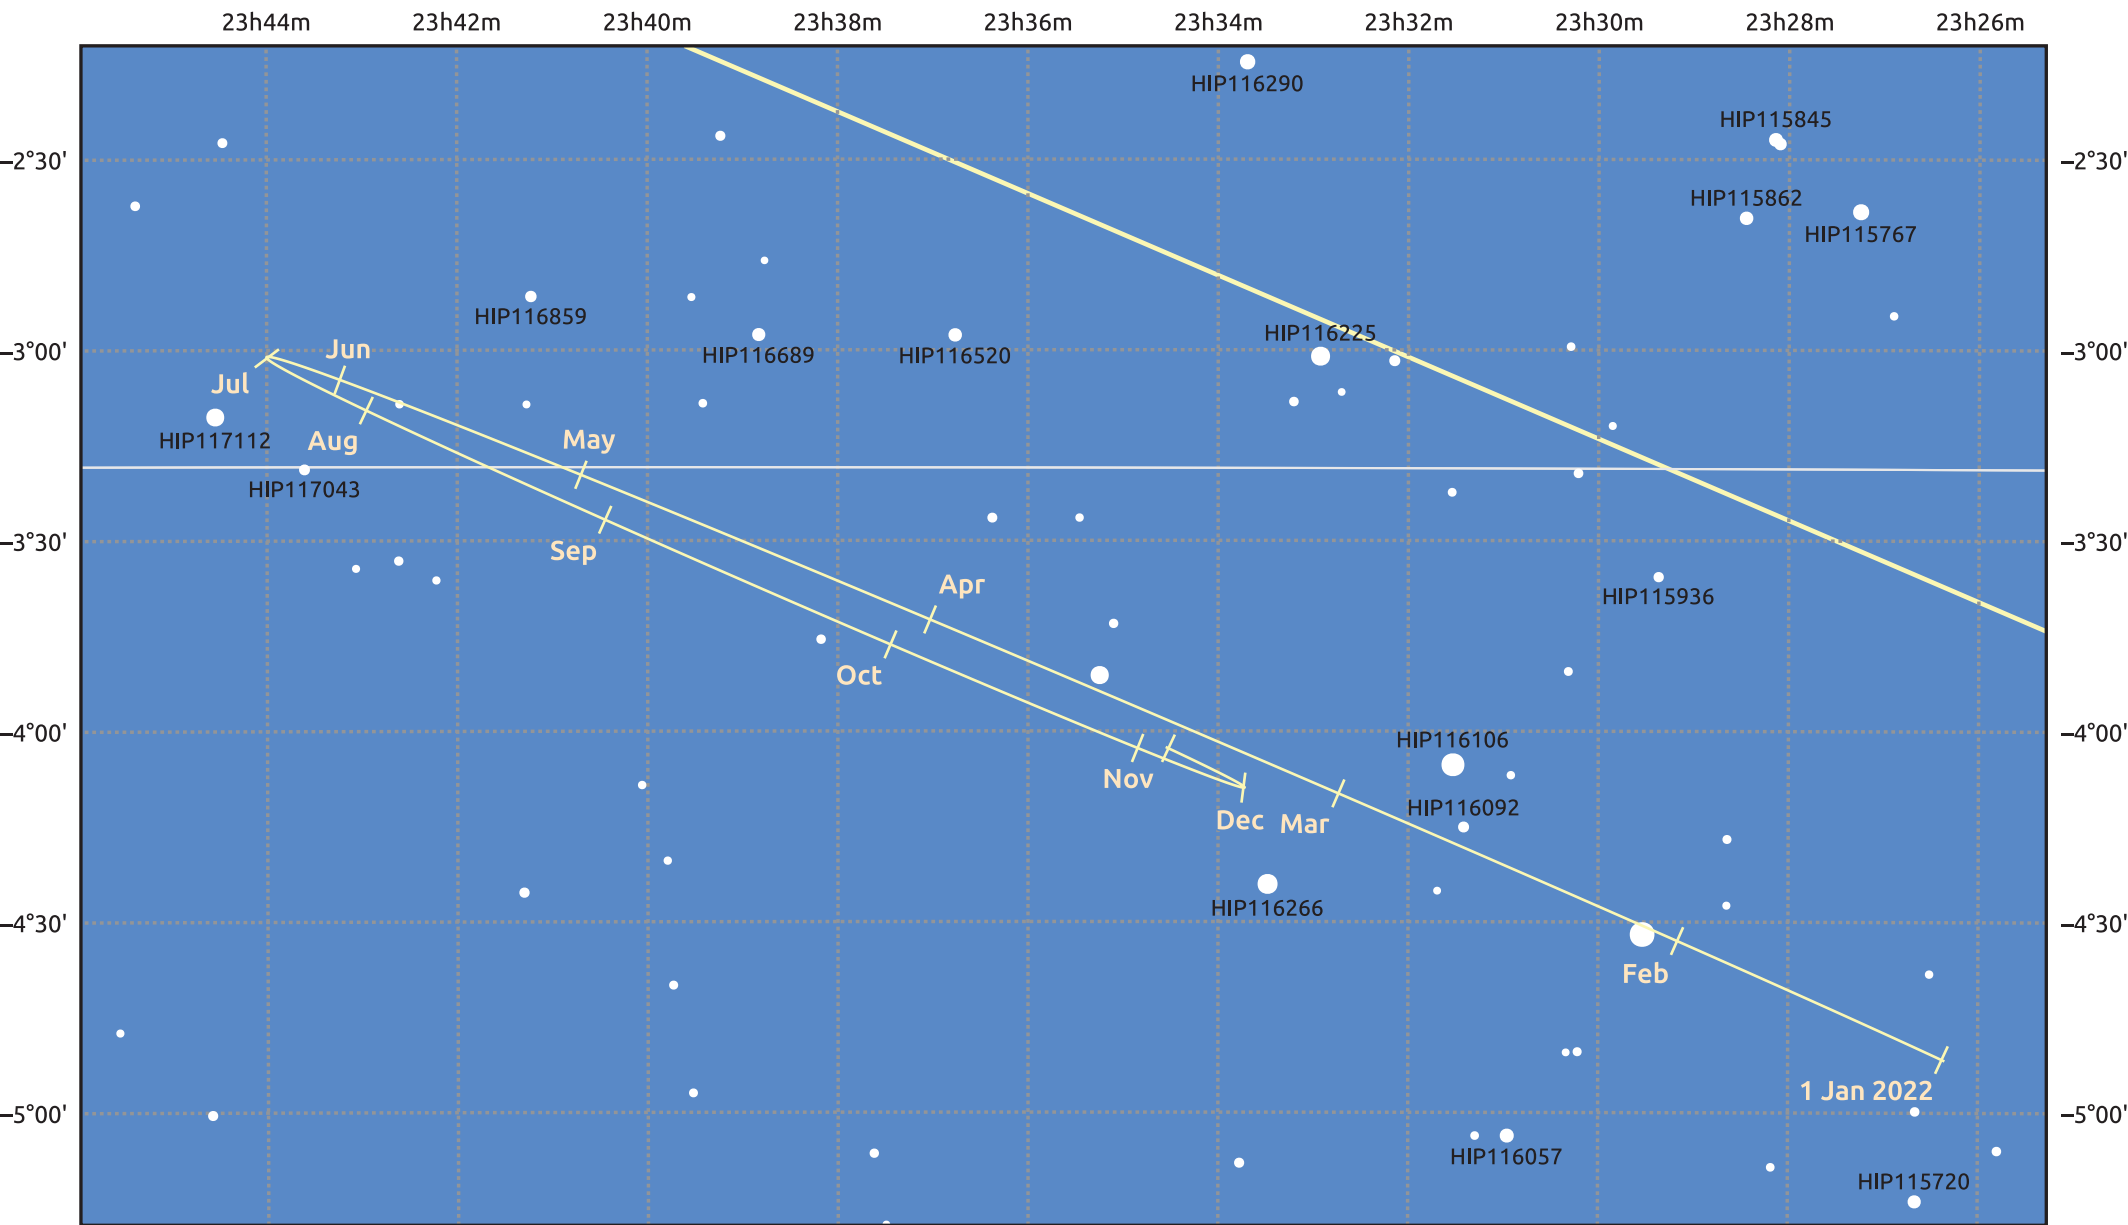

# The path of Neptune in 2022

© Dominic Ford 2011–2025. Date markers placed at midnight UTC. Downloaded from <https://in-the-sky.org>

Magnitude scale: ● 10.0 ● 9.0 ● 8.0 ● 7.0 ● 6.0

— Ecliptic Plane

Galaxy    Bright nebula    Open cluster    Globular cluster    Planetary nebula

Date	Mag	Angular size
2022 Jan 1	7.9	2.3"
2022 Apr 1	8.0	2.2"
2022 Jul 1	7.9	2.3"
2022 Oct 1	7.8	2.4"
2023 Jan 1	7.9	2.3"