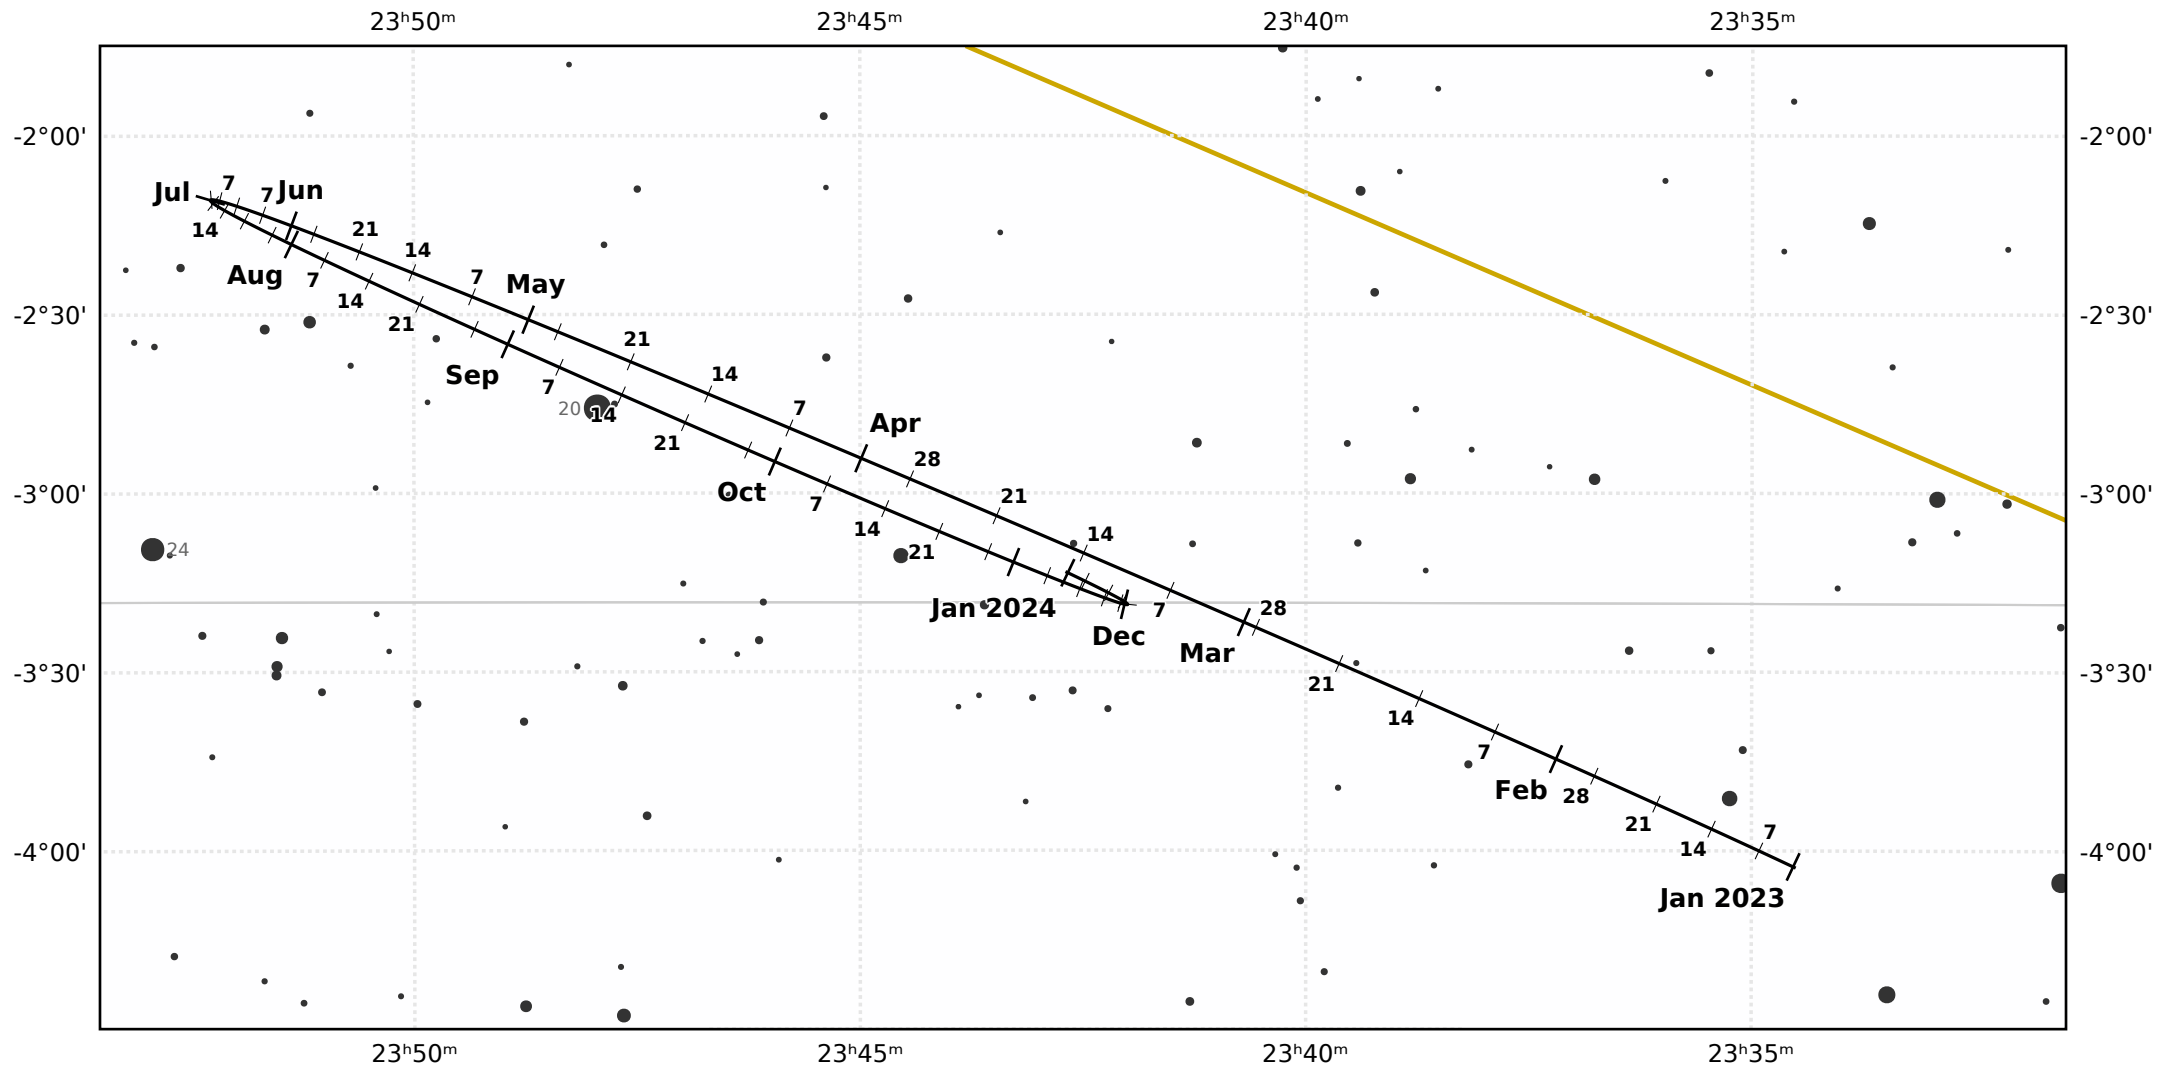

The path of Neptune in 2023

© Dominic Ford 2011-2020. Downloaded from <https://in-the-sky.org>

Magnitude scale: •10.5 •10.0 •9.5 •9.0 •8.5 •8.0 •7.5 •7.0 •6.5 •6.0 •5.5 ●5.0

— The Equator

— Ecliptic Plane

— Galactic Plane