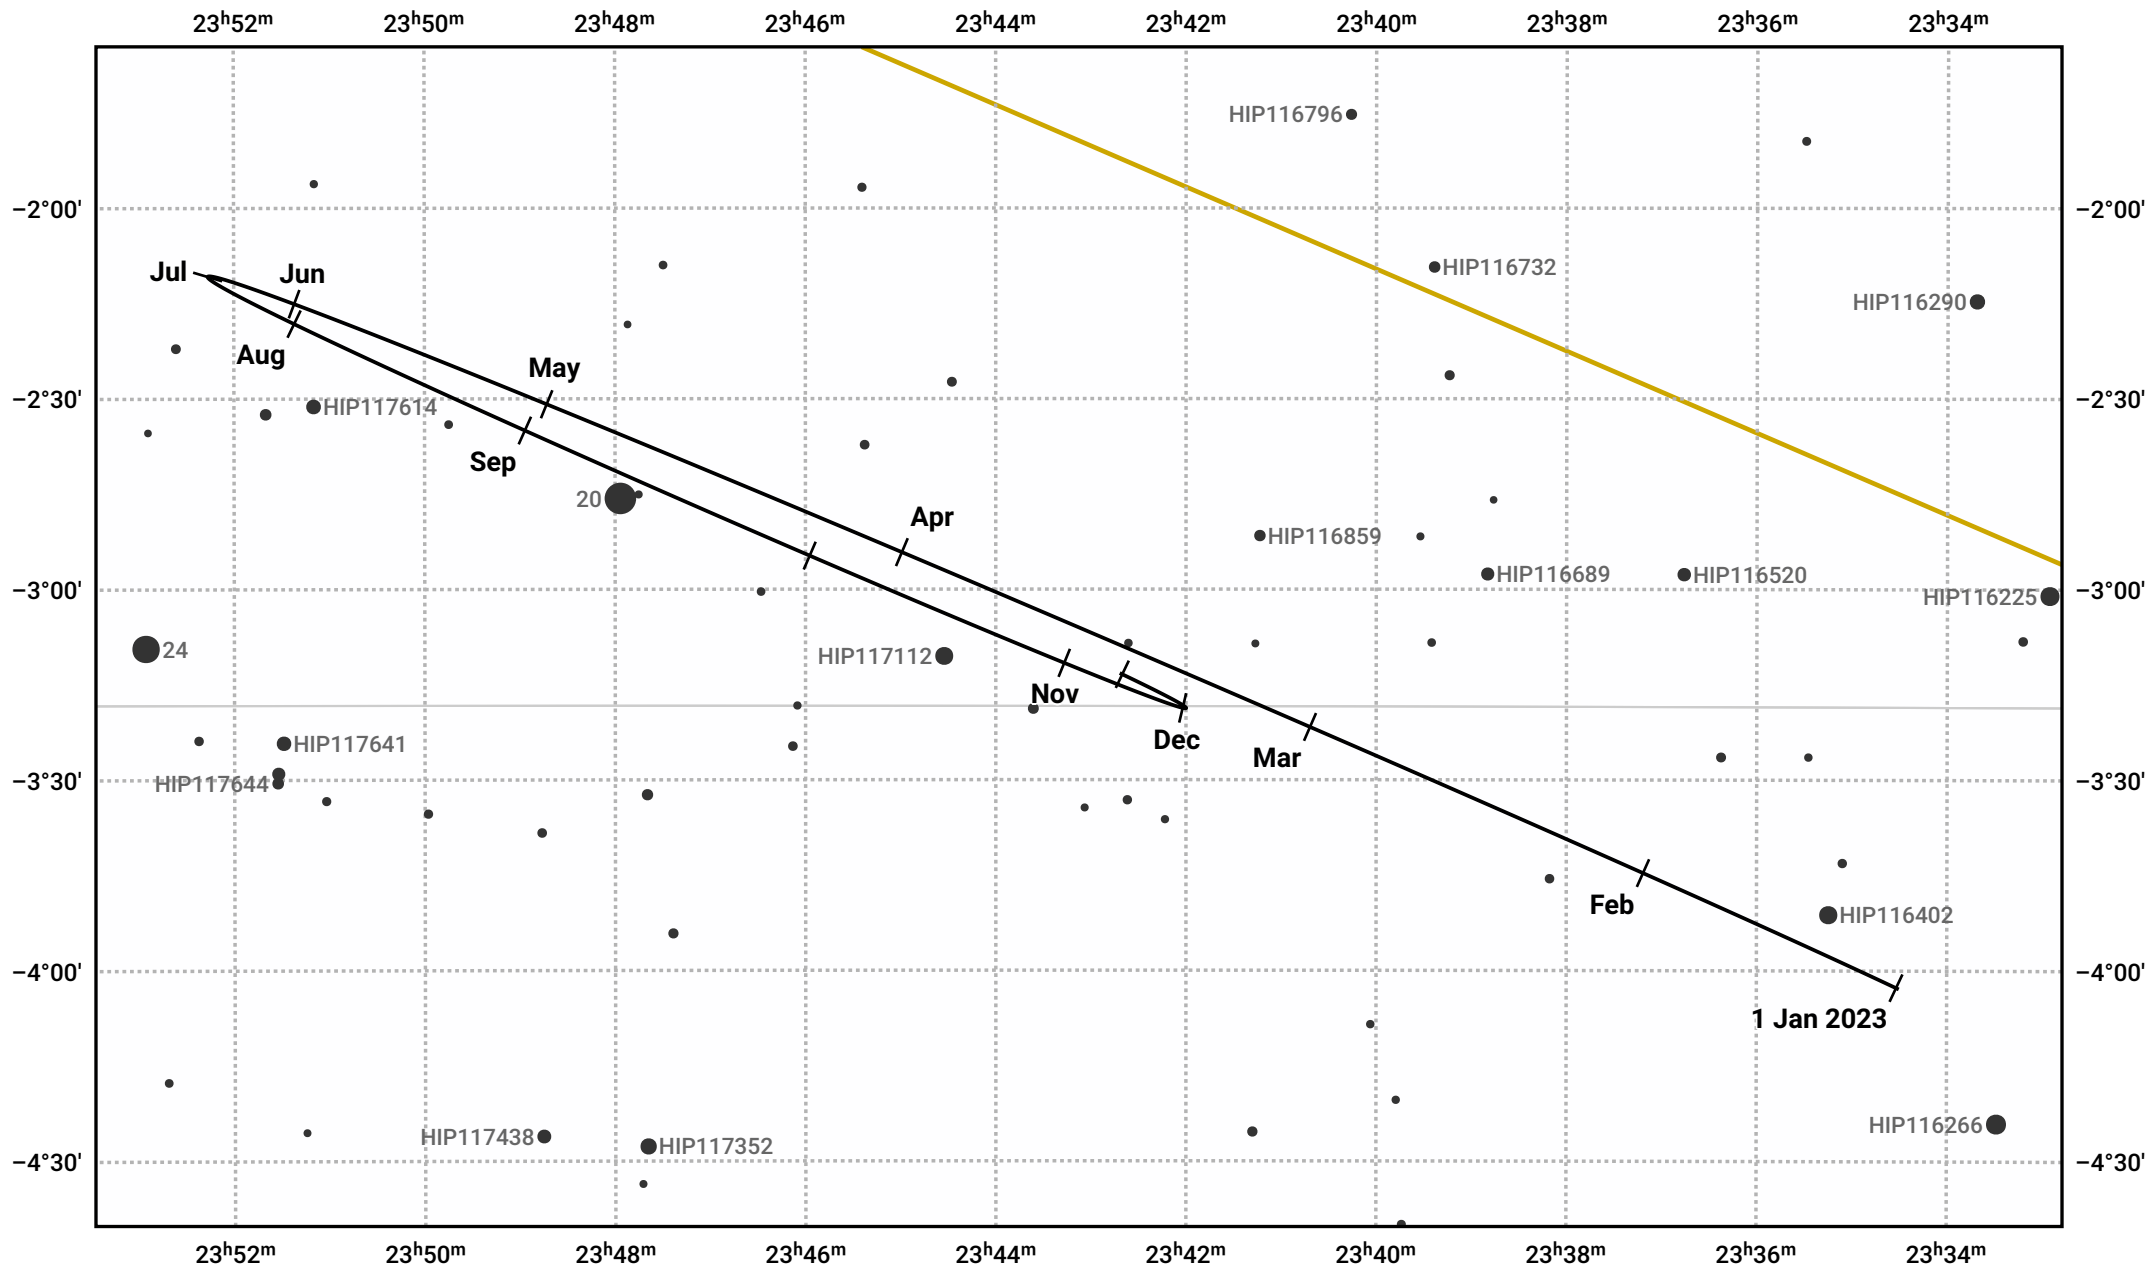

The path of Neptune in 2023

© Dominic Ford 2011–2023. Date markers placed at midnight UTC. Downloaded from <https://in-the-sky.org>

Magnitude scale: • 10.0 • 9.0 • 8.0 • 7.0 ● 6.0 ●● 5.0

— Ecliptic Plane

● Galaxy ■ Bright nebula ● Open cluster ⊕ Globular cluster

Date	Mag	Angular size
2023 Jan 1	7.9	2.3"
2023 Apr 1	8.0	2.2"
2023 Jul 1	7.9	2.3"
2023 Oct 1	7.8	2.4"
2024 Jan 1	7.9	2.3"