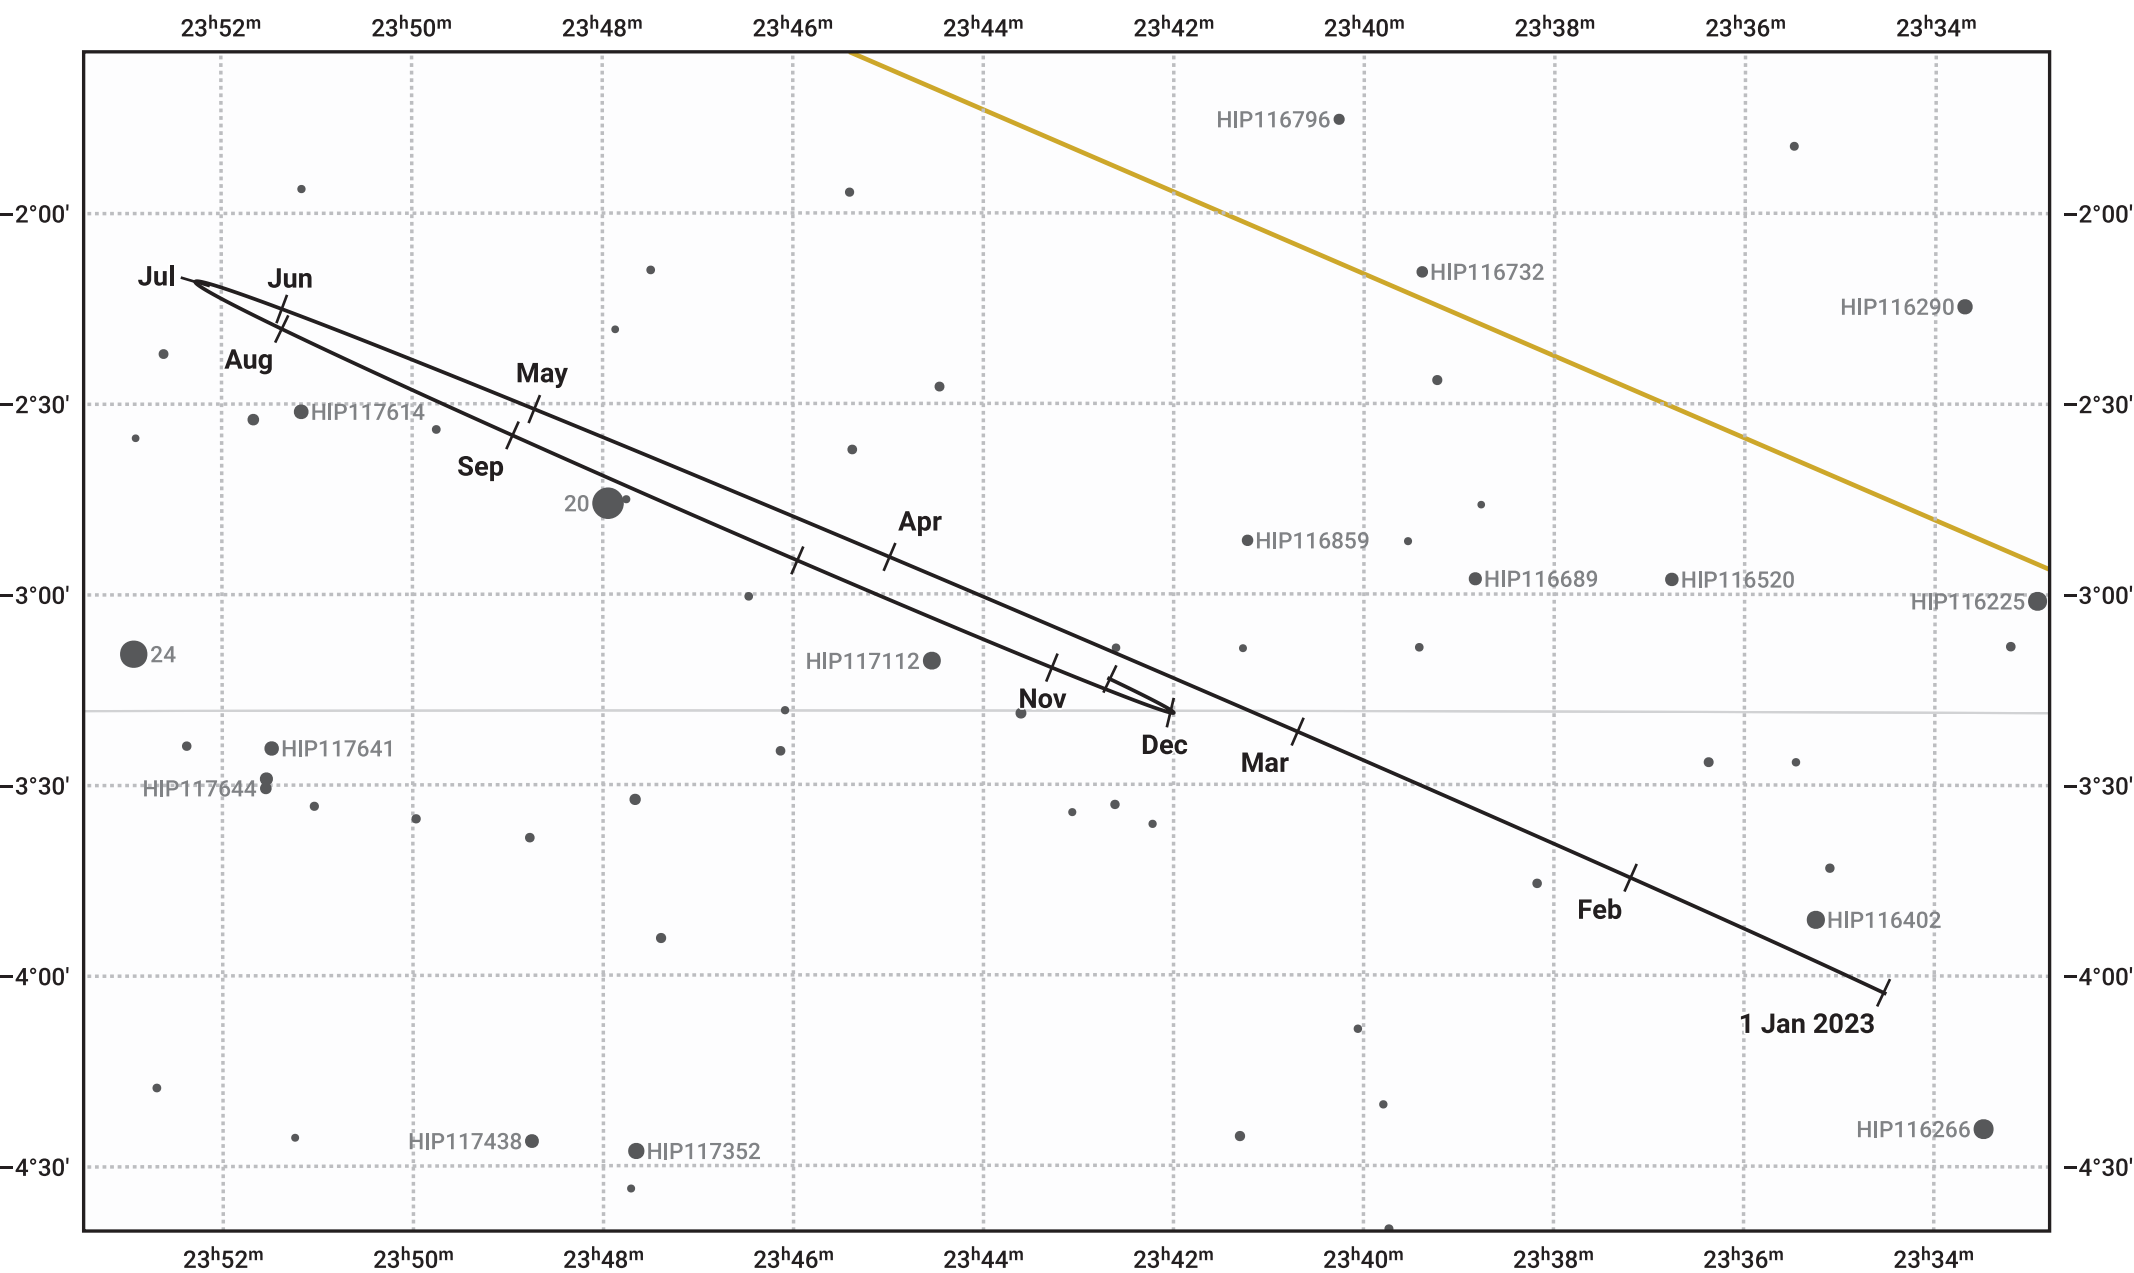

# The path of Neptune in 2023

© Dominic Ford 2011–2023. Date markers placed at midnight UTC. Downloaded from <https://in-the-sky.org>

Magnitude scale: ● 10.0 ● 9.0 ● 8.0 ● 7.0 ● 6.0 ● 5.0

— Ecliptic Plane

- Galaxy
- Bright nebula
- Open cluster
- ⊕ Globular cluster

| Date       | Mag | Angular size |
|------------|-----|--------------|
| 2023 Jan 1 | 7.9 | 2.3"         |
| 2023 Apr 1 | 8.0 | 2.2"         |
| 2023 Jul 1 | 7.9 | 2.3"         |
| 2023 Oct 1 | 7.8 | 2.4"         |
| 2024 Jan 1 | 7.9 | 2.3"         |