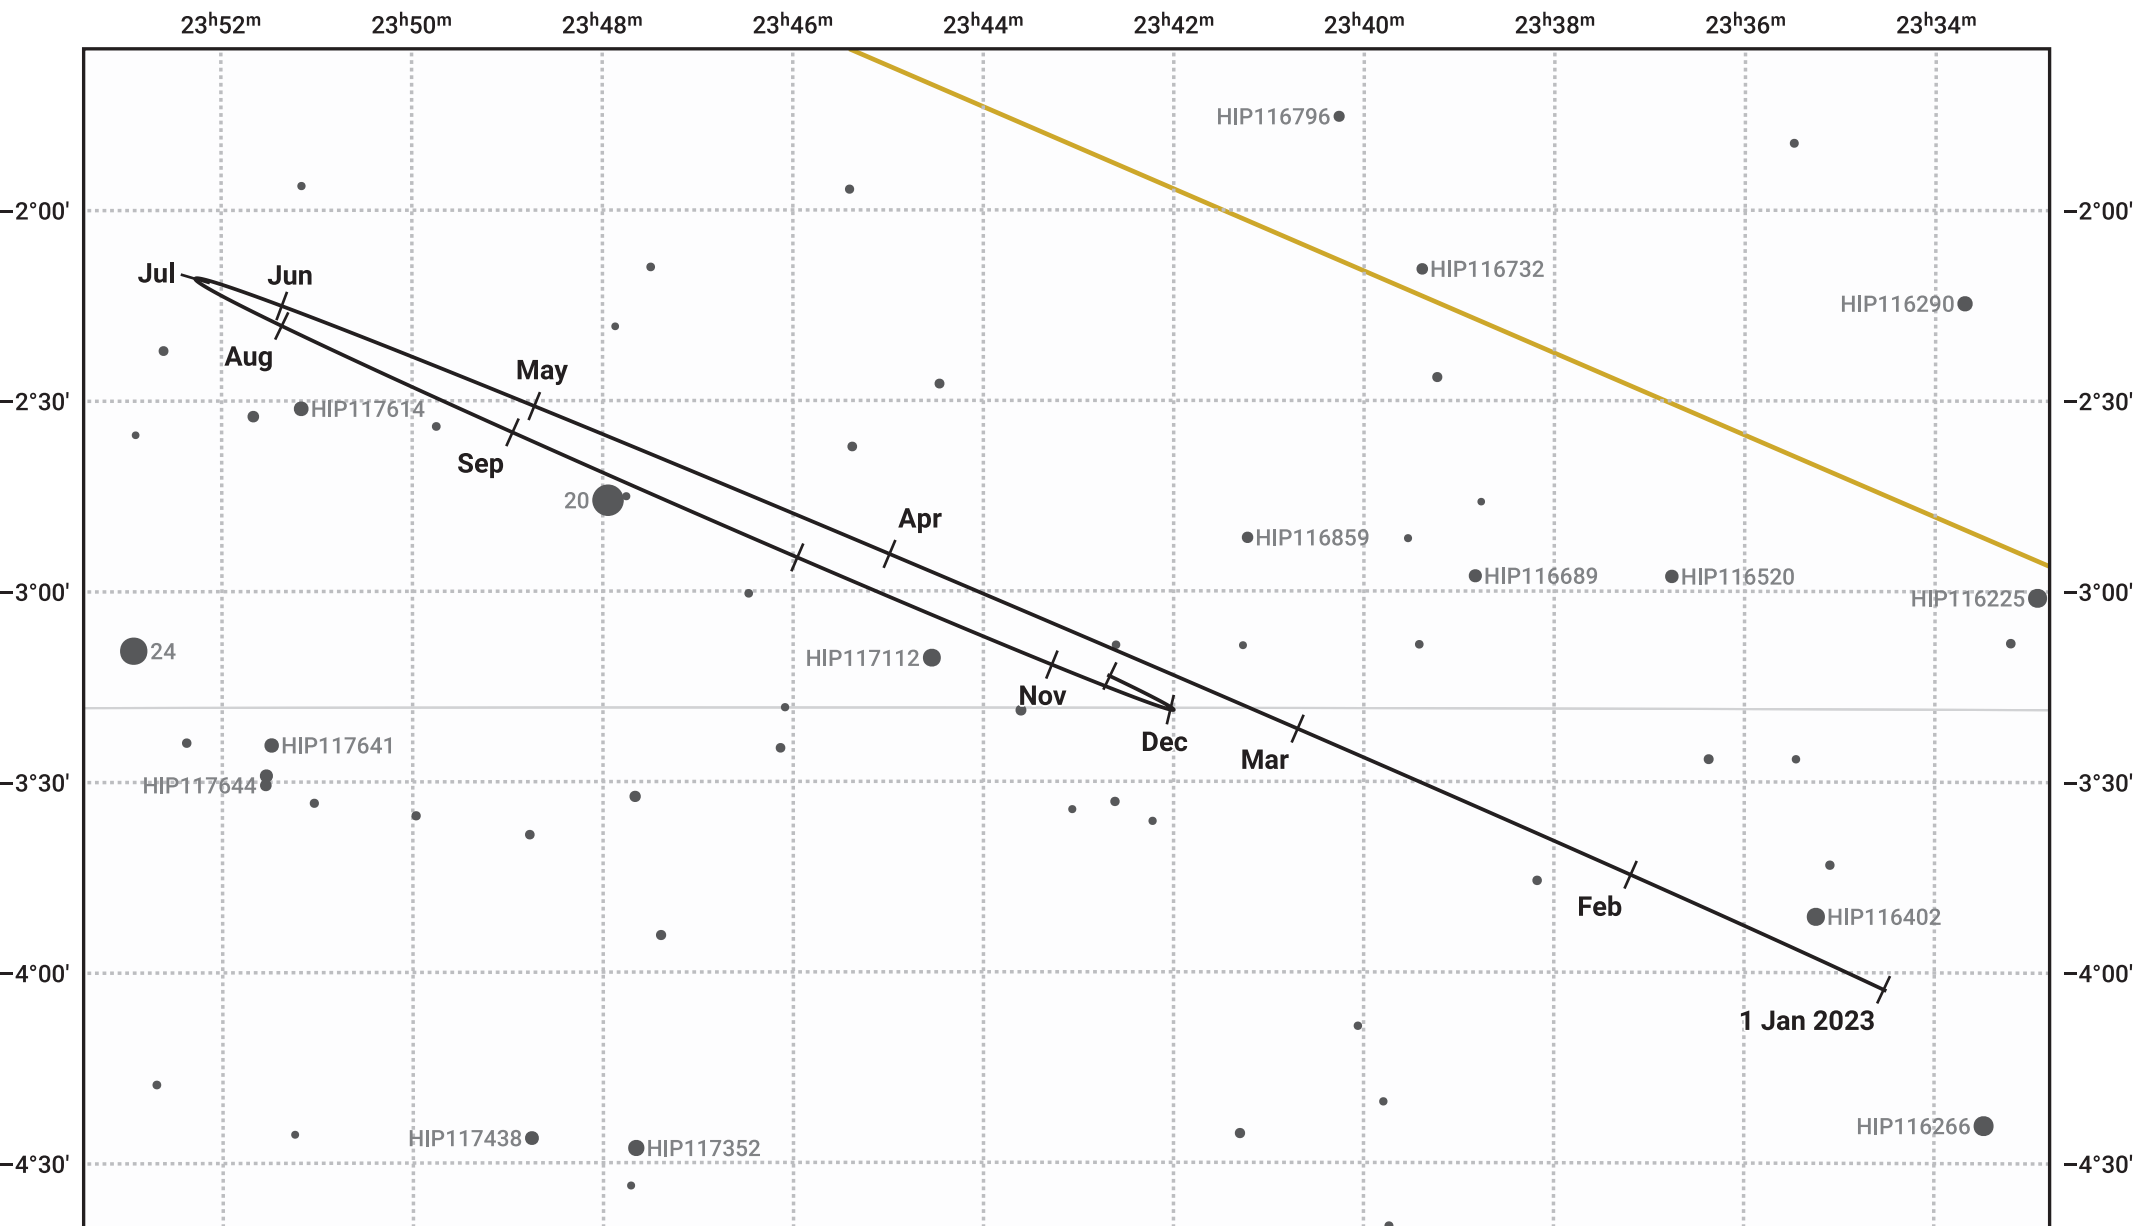

The path of Neptune in 2023

© Dominic Ford 2011–2024. Date markers placed at midnight UTC. Downloaded from <https://in-the-sky.org>

Magnitude scale: ● 10.0 ● 9.0 ● 8.0 ● 7.0 ● 6.0 ● 5.0

— Ecliptic Plane

- Galaxy
- Bright nebula
- Open cluster
- ⊕ Globular cluster

Date	Mag	Angular size
2023 Jan 1	7.9	2.3"
2023 Apr 1	8.0	2.2"
2023 Jul 1	7.9	2.3"
2023 Oct 1	7.8	2.4"
2024 Jan 1	7.9	2.3"