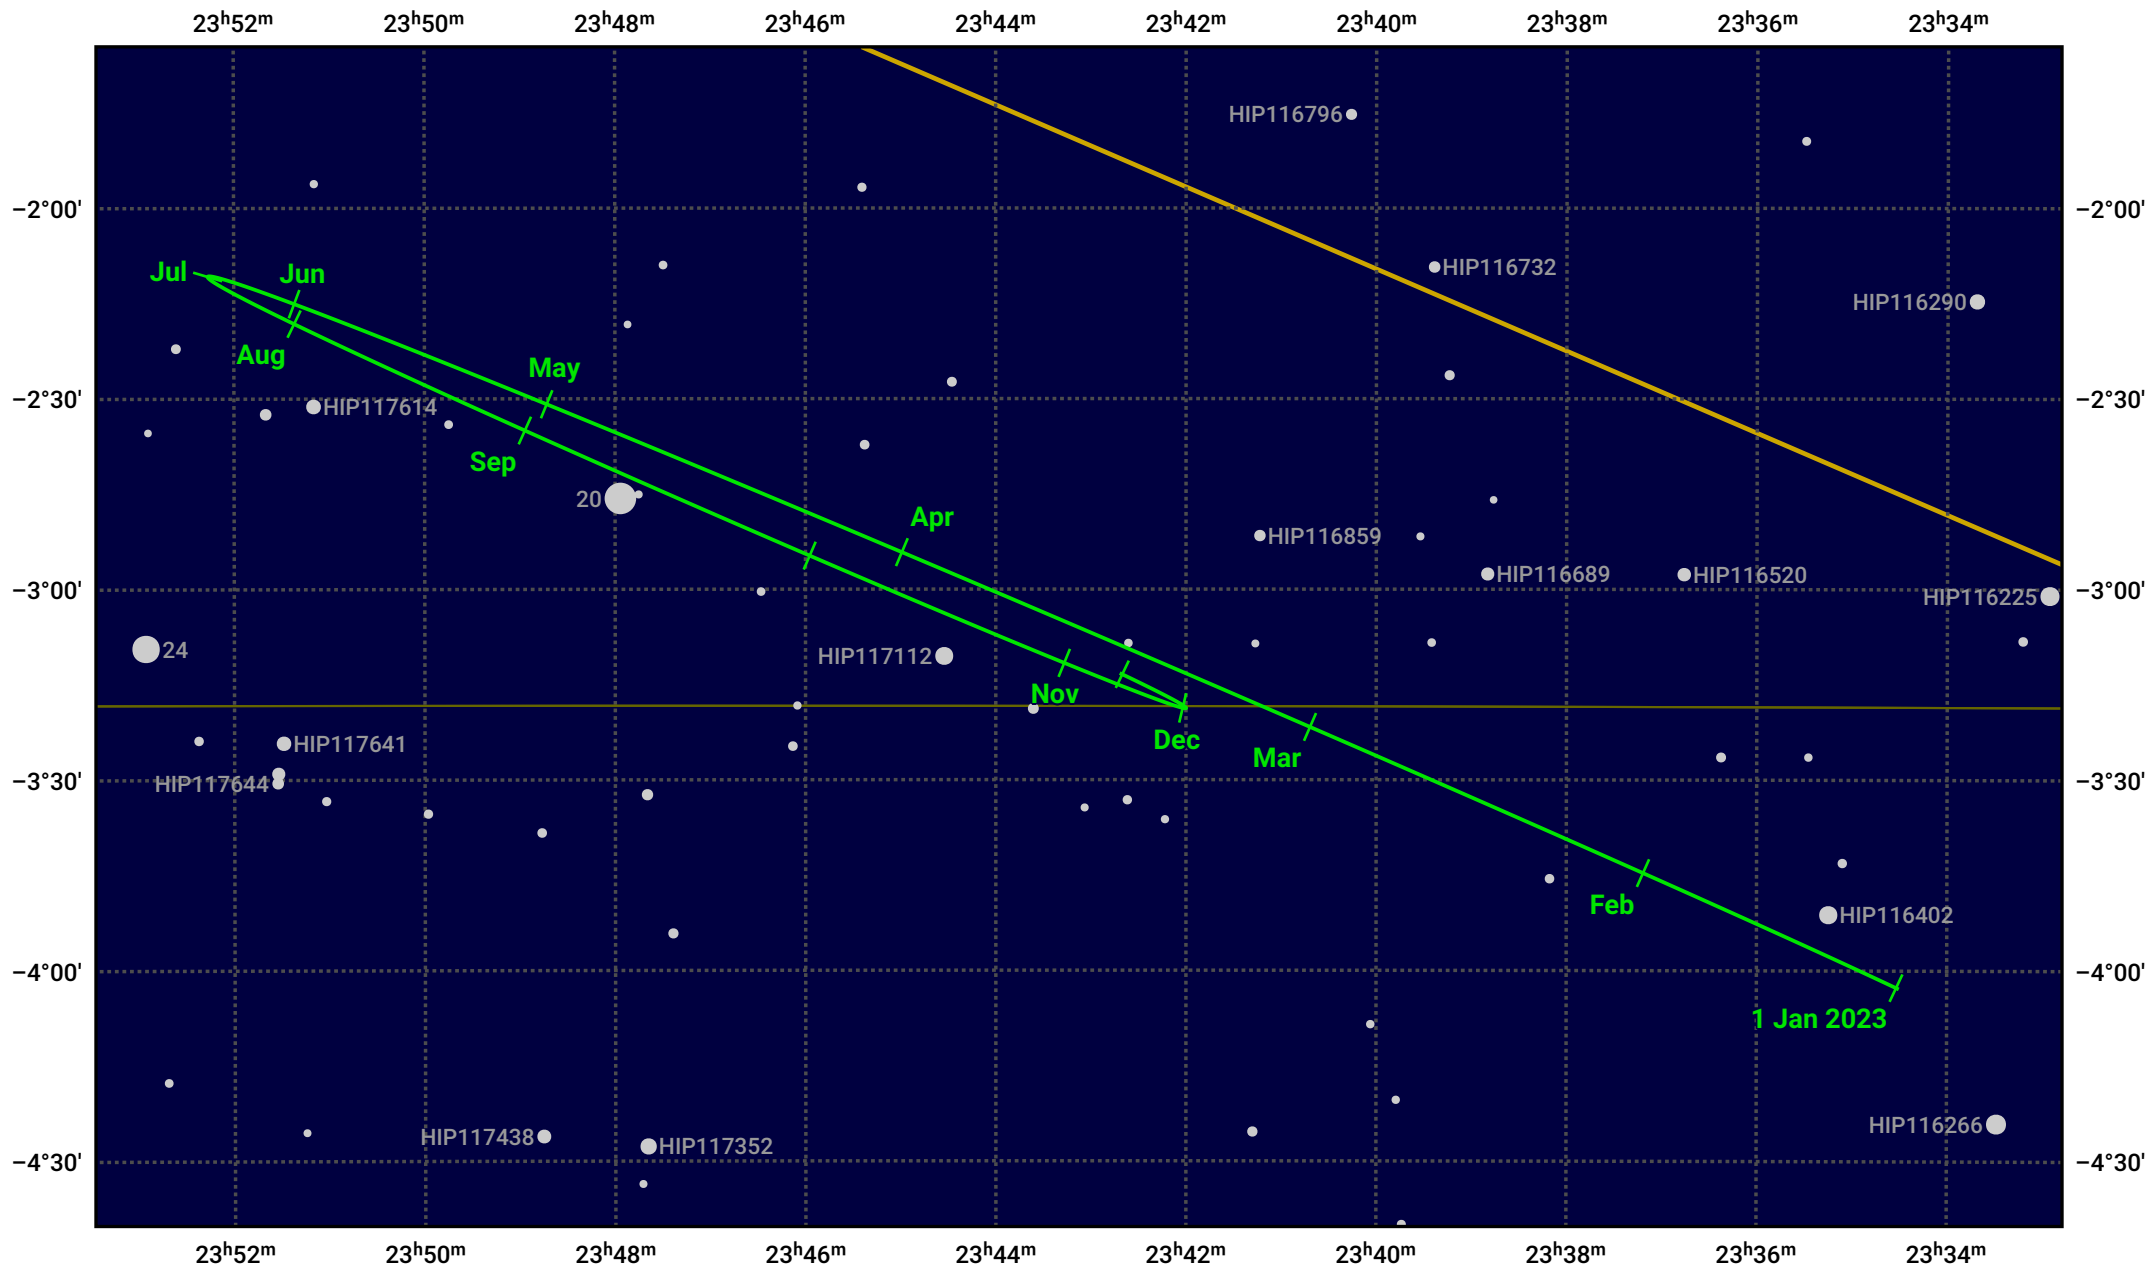

The path of Neptune in 2023

© Dominic Ford 2011–2024. Date markers placed at midnight UTC. Downloaded from <https://in-the-sky.org>

Magnitude scale: • 10.0 • 9.0 • 8.0 • 7.0 ● 6.0 ●● 5.0

— Ecliptic Plane

● Galaxy ■ Bright nebula ● Open cluster ● Globular cluster

Date	Mag	Angular size
2023 Jan 1	7.9	2.3"
2023 Apr 1	8.0	2.2"
2023 Jul 1	7.9	2.3"
2023 Oct 1	7.8	2.4"
2024 Jan 1	7.9	2.3"