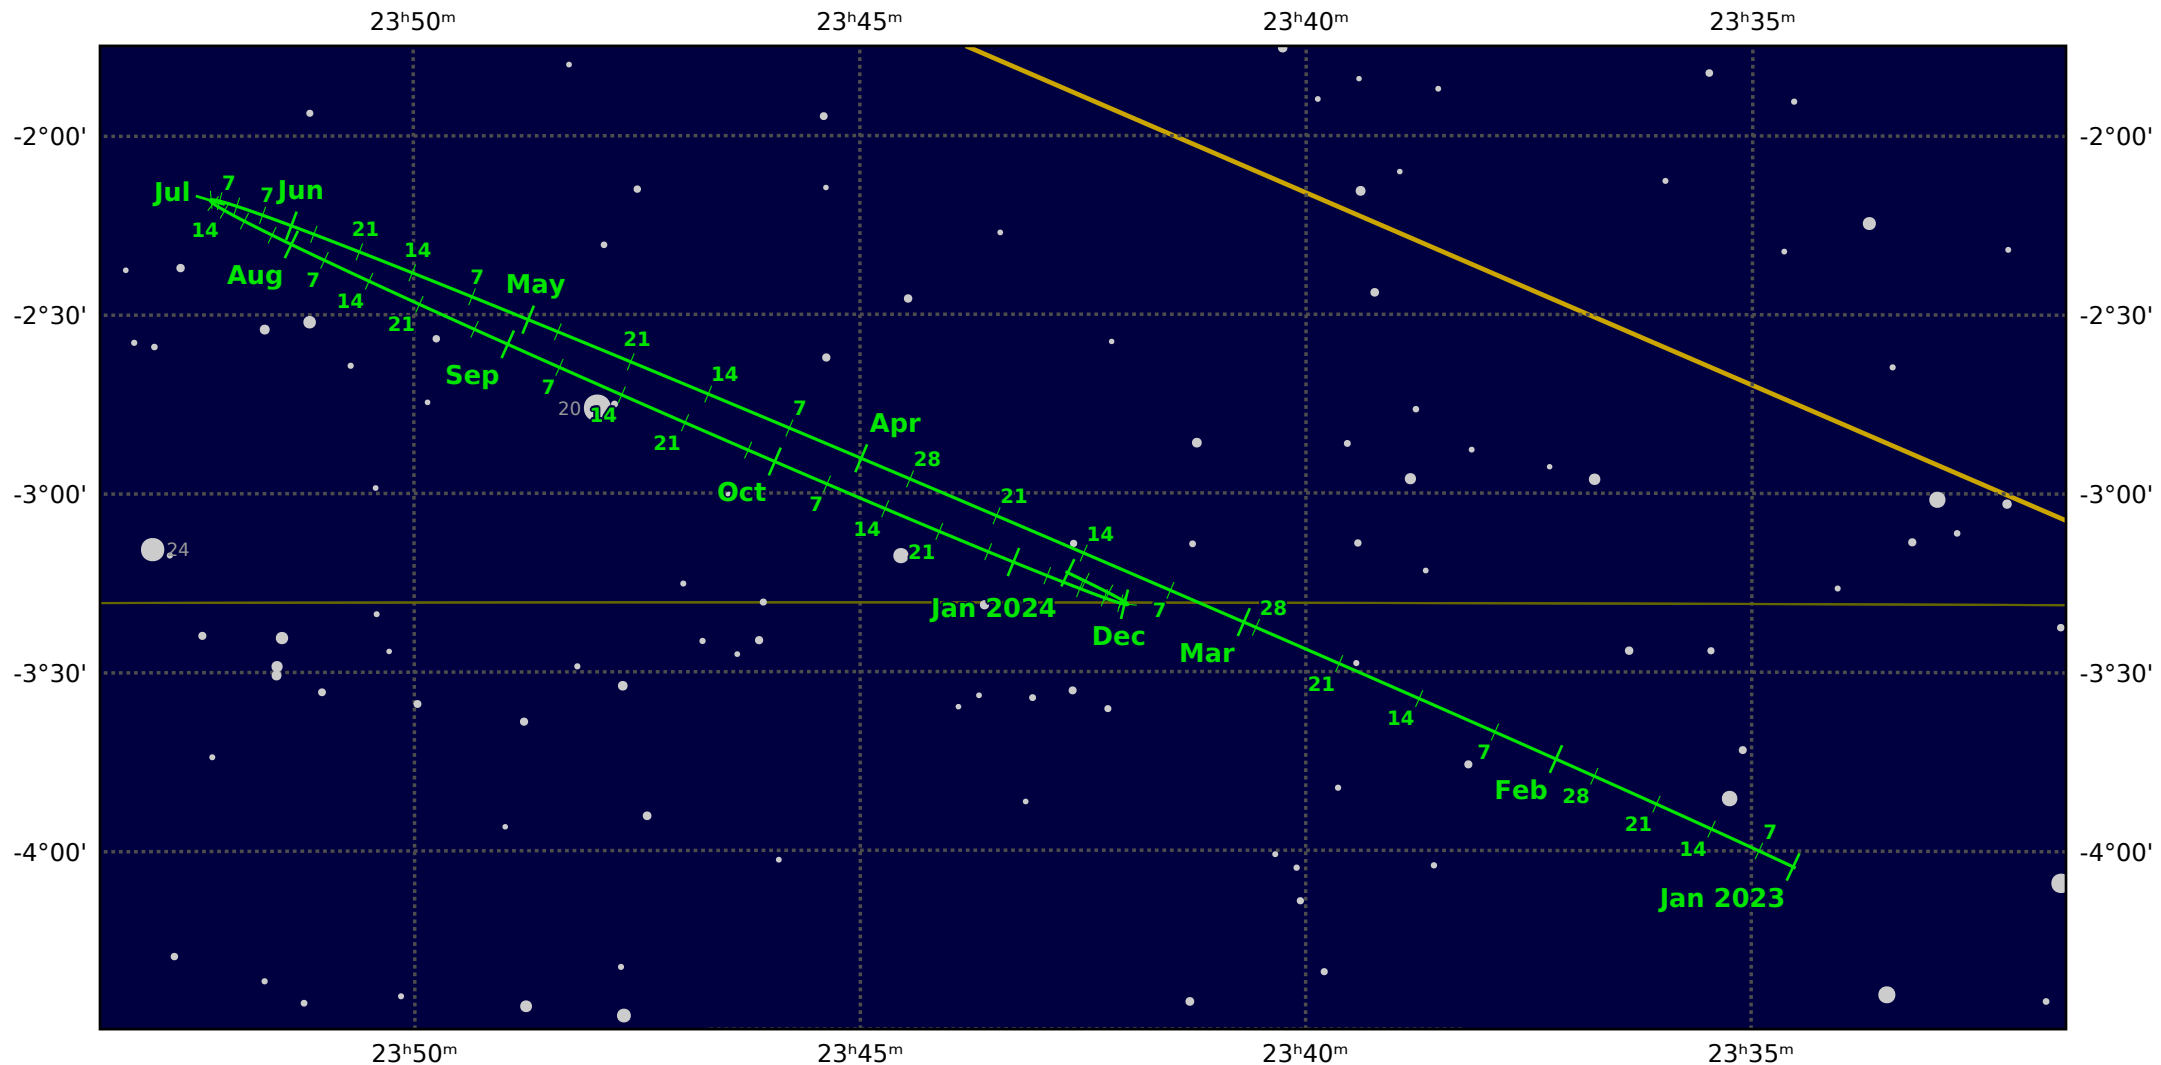

The path of Neptune in 2023

© Dominic Ford 2011-2020. Downloaded from <https://in-the-sky.org>

Magnitude scale: •10.5 •10.0 •9.5 •9.0 •8.5 •8.0 •7.5 •7.0 •6.5 •6.0 •5.5 ●5.0

— Ecliptic Plane — Galactic Plane