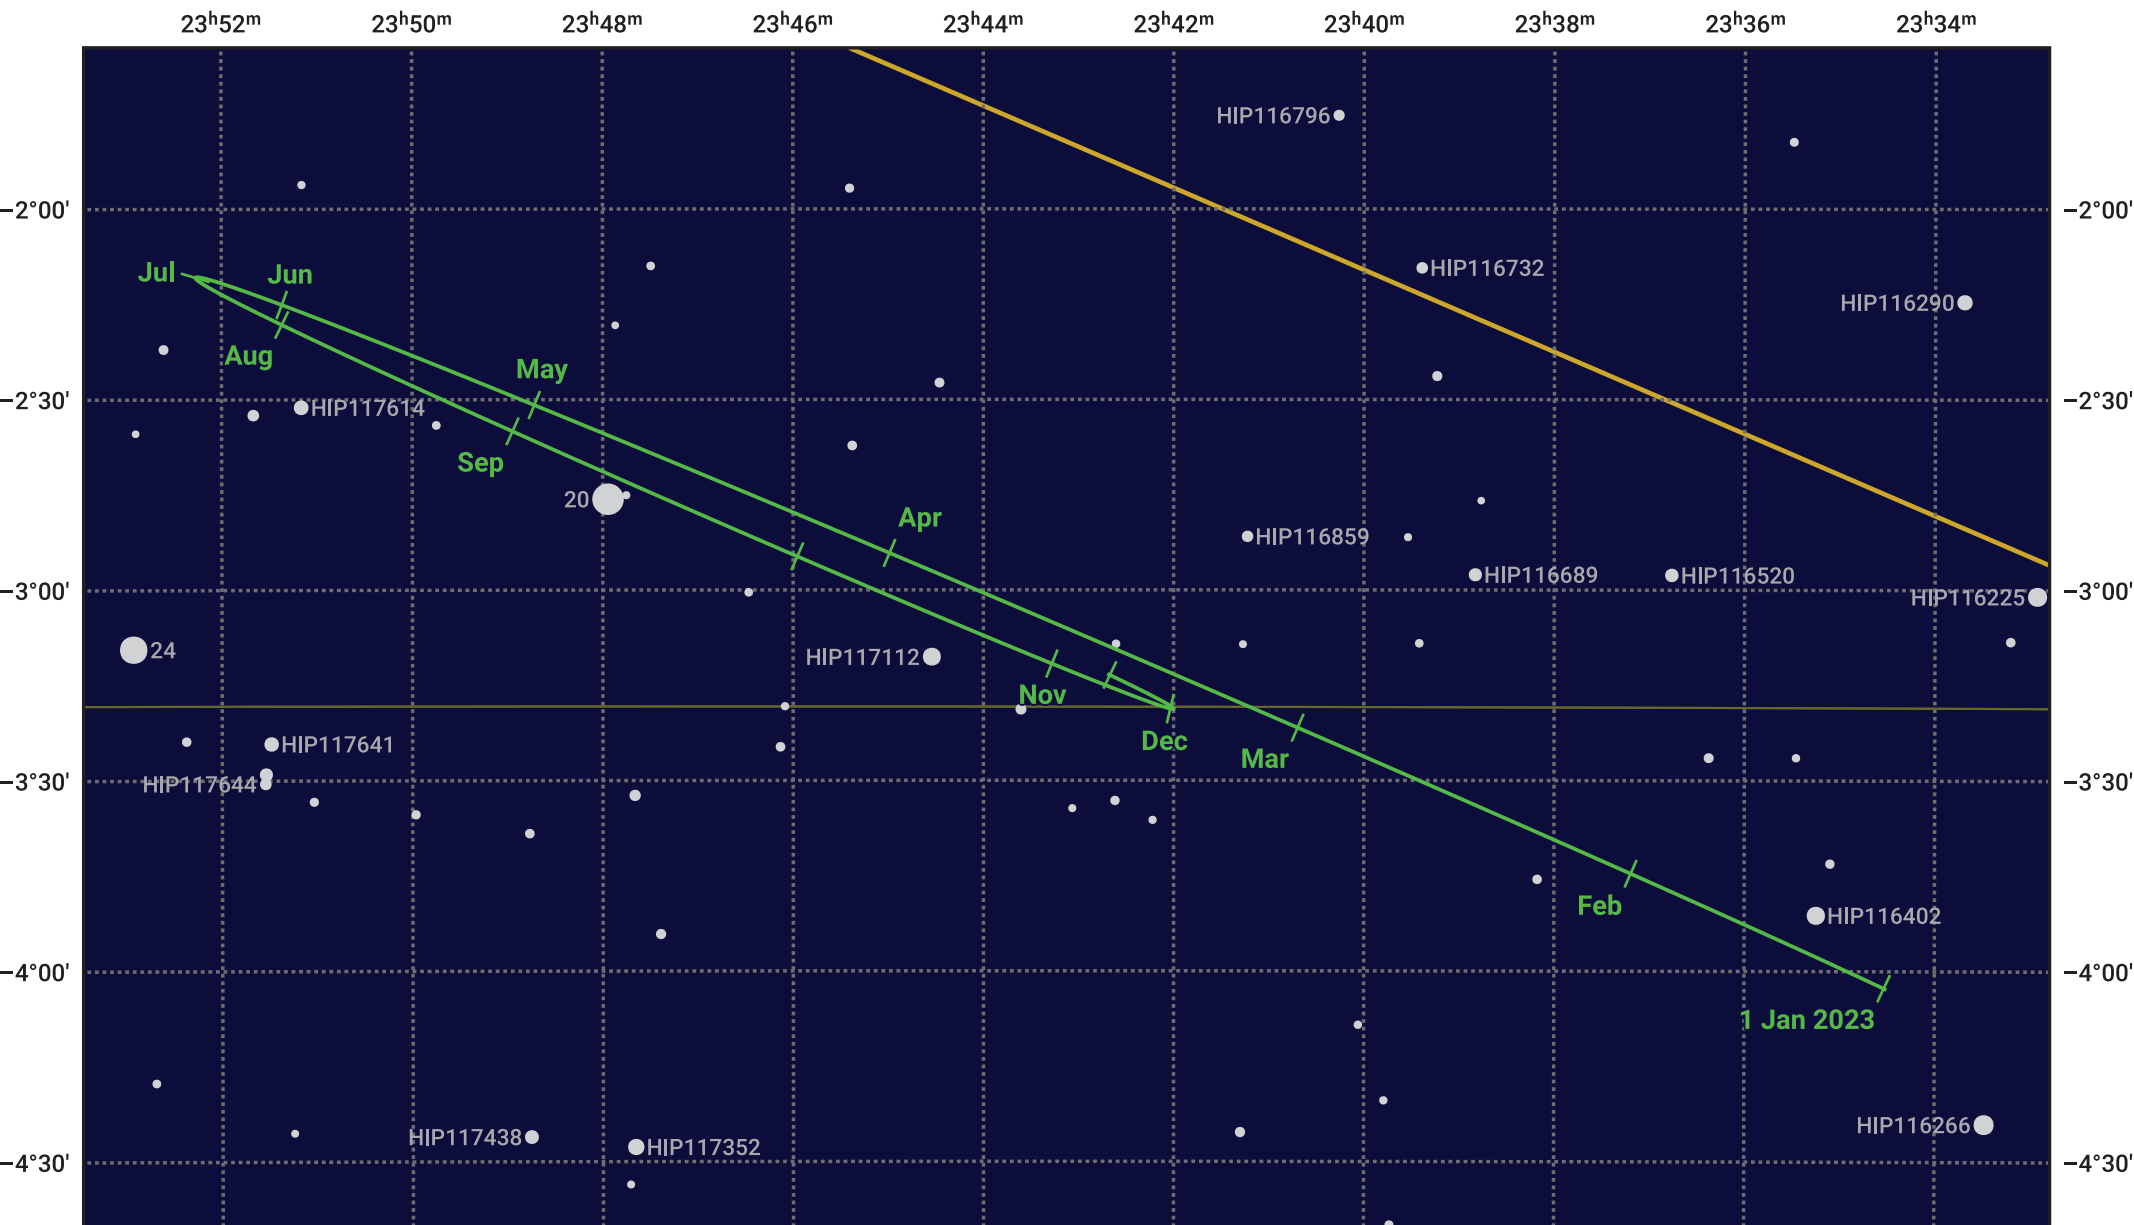

# The path of Neptune in 2023

© Dominic Ford 2011–2023. Date markers placed at midnight UTC. Downloaded from <https://in-the-sky.org>

Magnitude scale: ● 10.0 ● 9.0 ● 8.0 ● 7.0 ● 6.0 ● 5.0

— Ecliptic Plane

- Galaxy
- Bright nebula
- Open cluster
- ⊕ Globular cluster

Date	Mag	Angular size
2023 Jan 1	7.9	2.3"
2023 Apr 1	8.0	2.2"
2023 Jul 1	7.9	2.3"
2023 Oct 1	7.8	2.4"
2024 Jan 1	7.9	2.3"