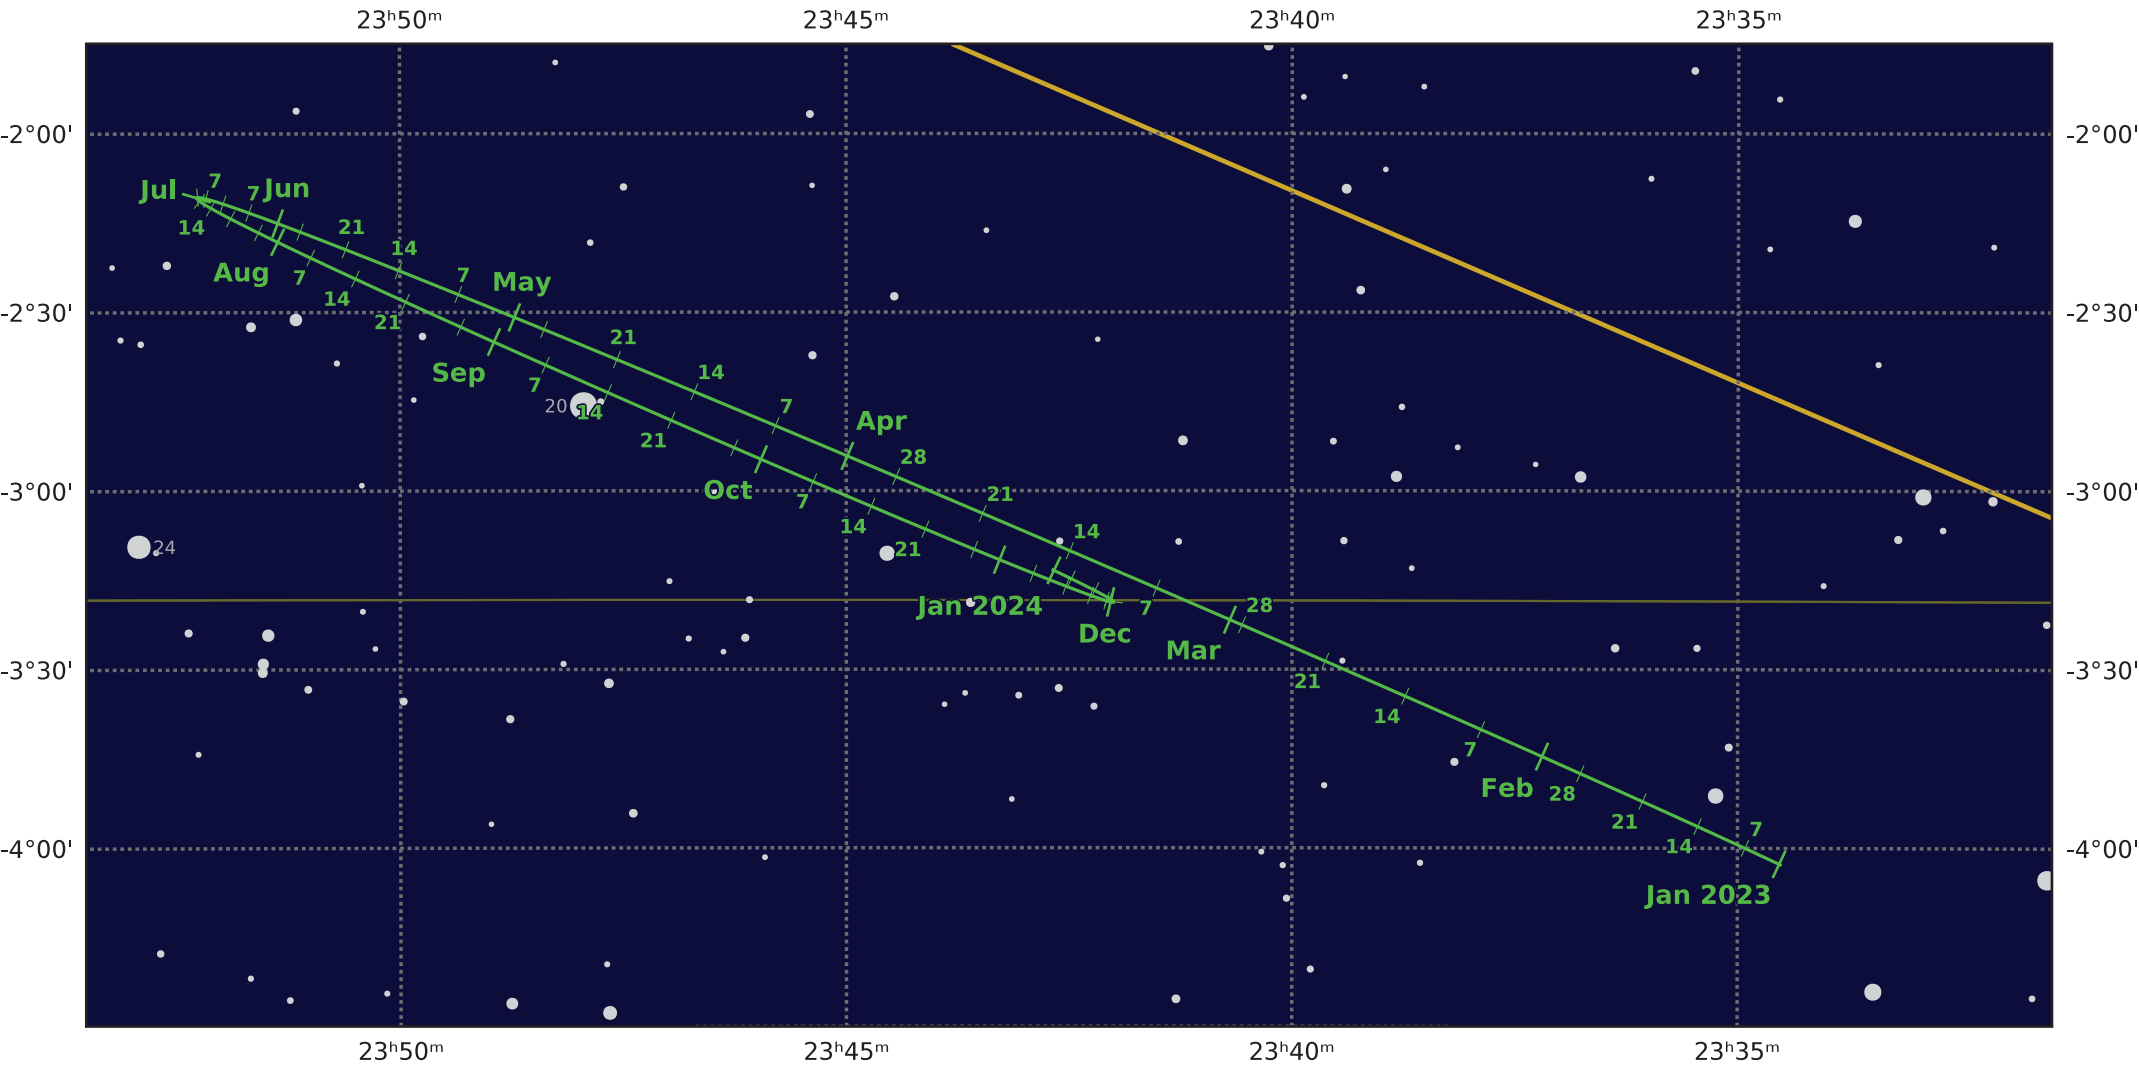

# The path of Neptune in 2023

© Dominic Ford 2011-2020. Downloaded from <https://in-the-sky.org>

Magnitude scale: •10.5 •10.0 •9.5 •9.0 •8.5 •8.0 •7.5 •7.0 ●6.5 ●6.0 ●5.5 ●5.0

— Ecliptic Plane — Galactic Plane