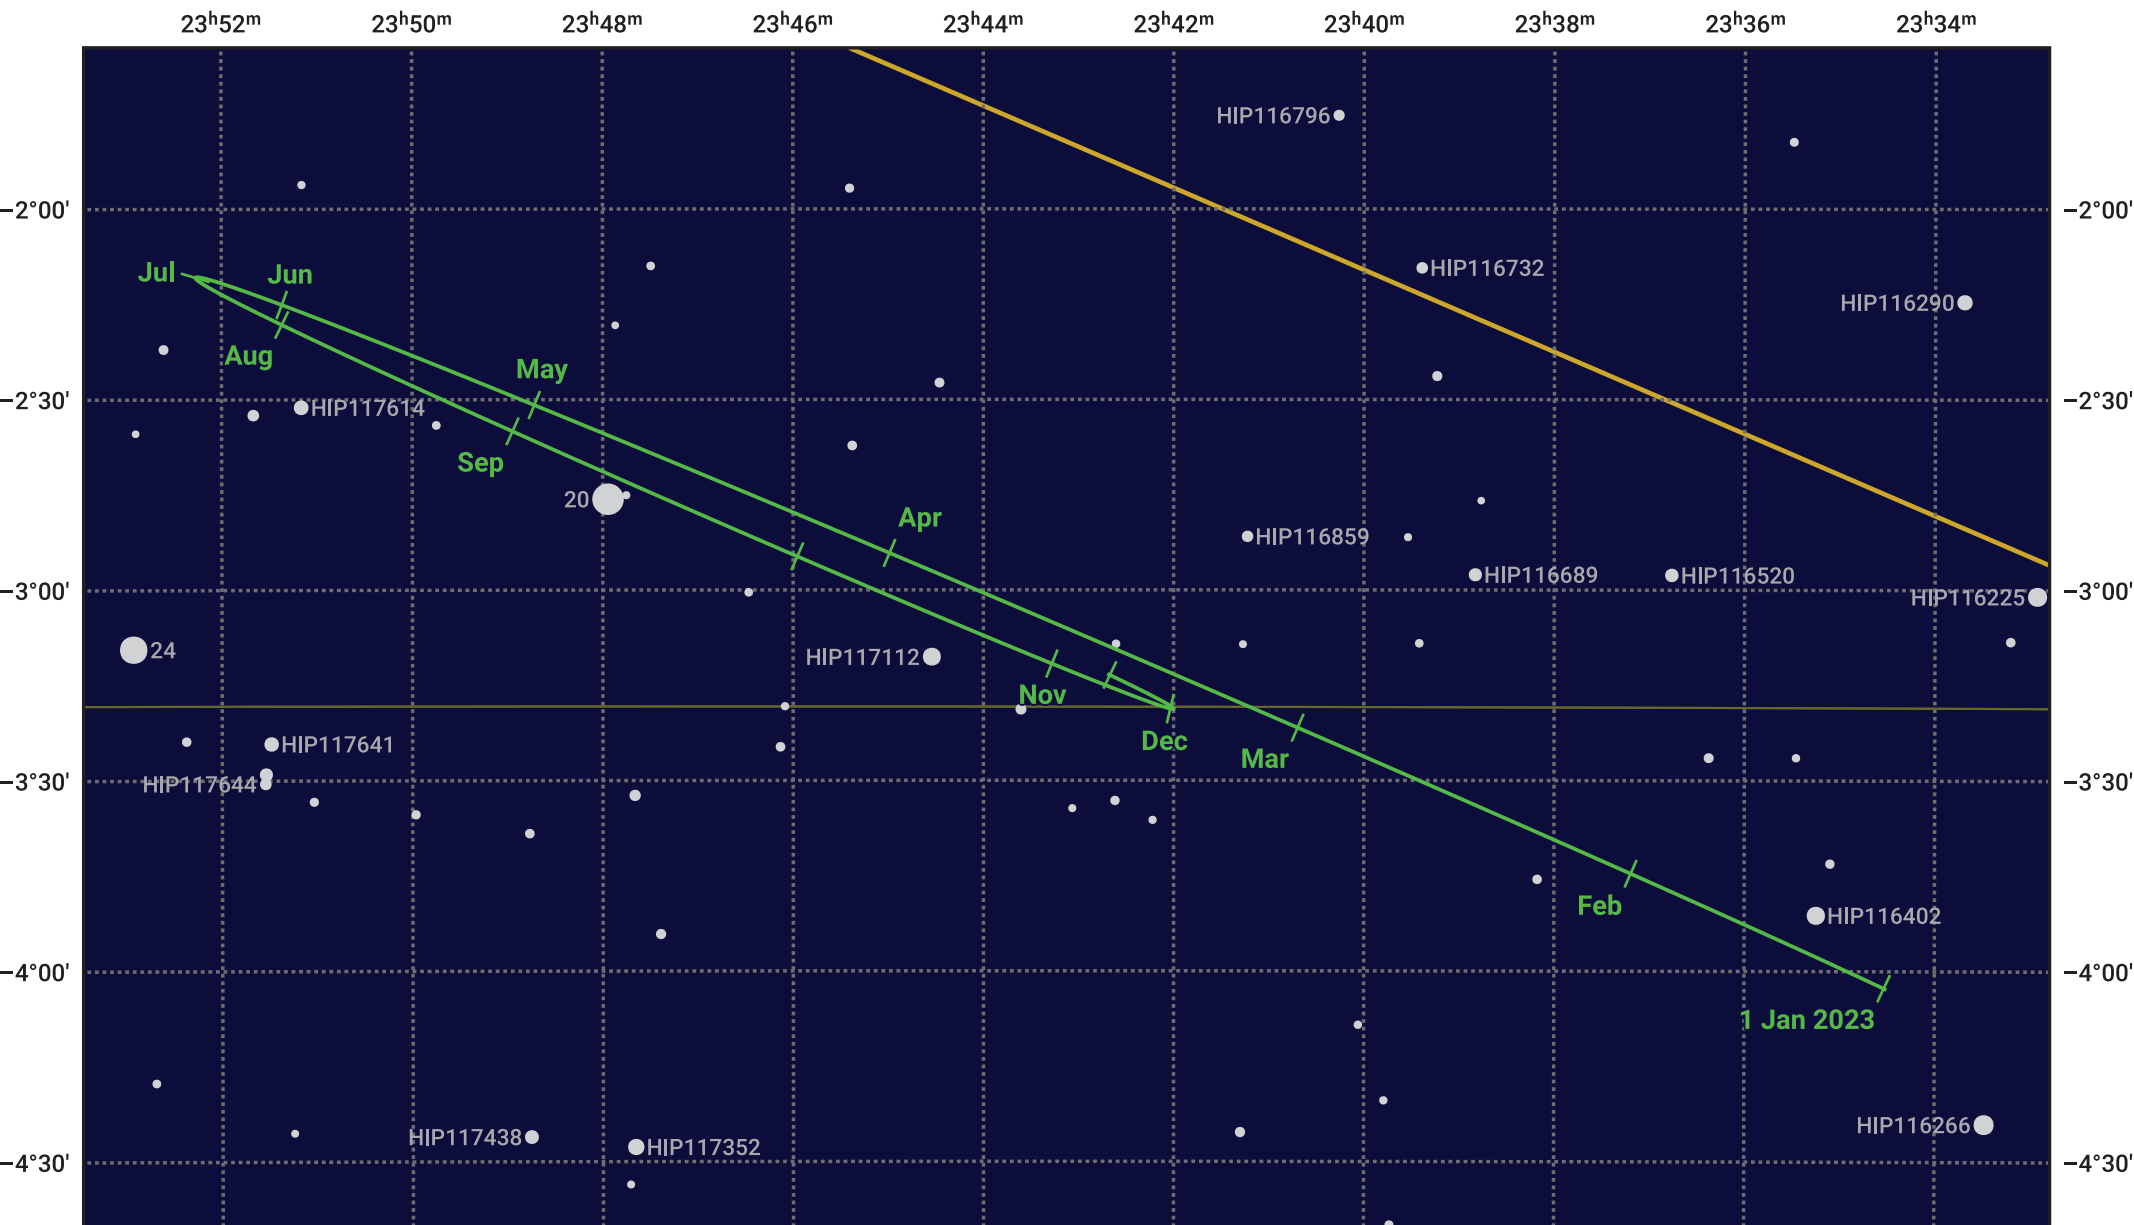

# The path of Neptune in 2023

© Dominic Ford 2011–2024. Date markers placed at midnight UTC. Downloaded from <https://in-the-sky.org>

Magnitude scale: ● 10.0 ● 9.0 ● 8.0 ● 7.0 ● 6.0 ● 5.0

— Ecliptic Plane

- Galaxy
- Bright nebula
- Open cluster
- ⊕ Globular cluster

Date	Mag	Angular size
2023 Jan 1	7.9	2.3"
2023 Apr 1	8.0	2.2"
2023 Jul 1	7.9	2.3"
2023 Oct 1	7.8	2.4"
2024 Jan 1	7.9	2.3"