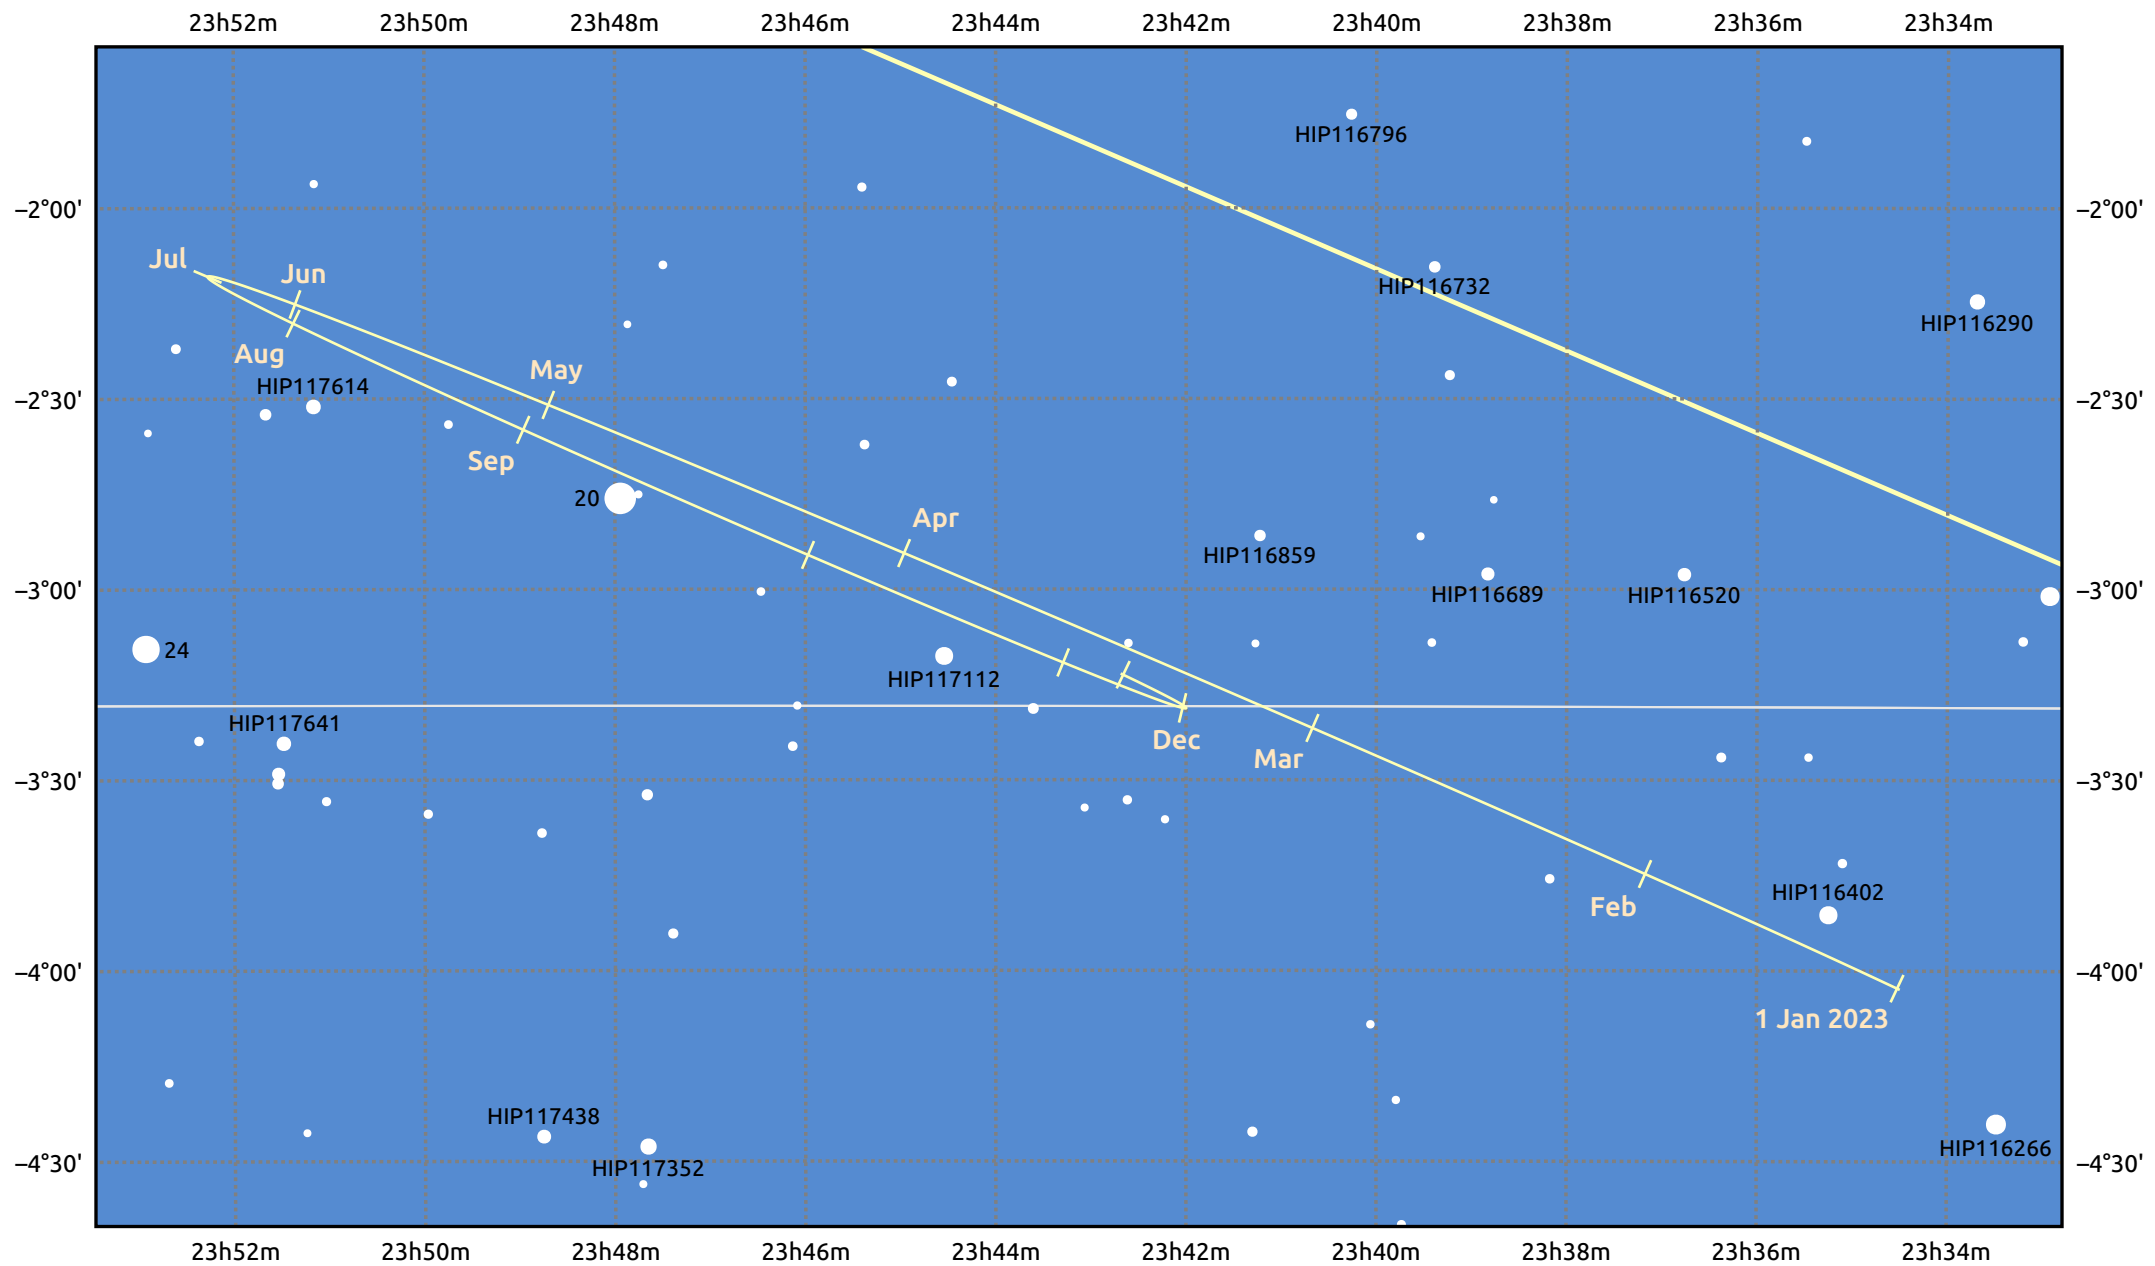

The path of Neptune in 2023

© Dominic Ford 2011–2025. Date markers placed at midnight UTC. Downloaded from <https://in-the-sky.org>

Magnitude scale: • 10.0 • 9.0 • 8.0 • 7.0 • 6.0 • 5.0

— Ecliptic Plane

Galaxy Bright nebula Open cluster Globular cluster Planetary nebula

Date	Mag	Angular size
2023 Jan 1	7.9	2.3"
2023 Apr 1	8.0	2.2"
2023 Jul 1	7.9	2.3"
2023 Oct 1	7.8	2.4"
2024 Jan 1	7.9	2.3"