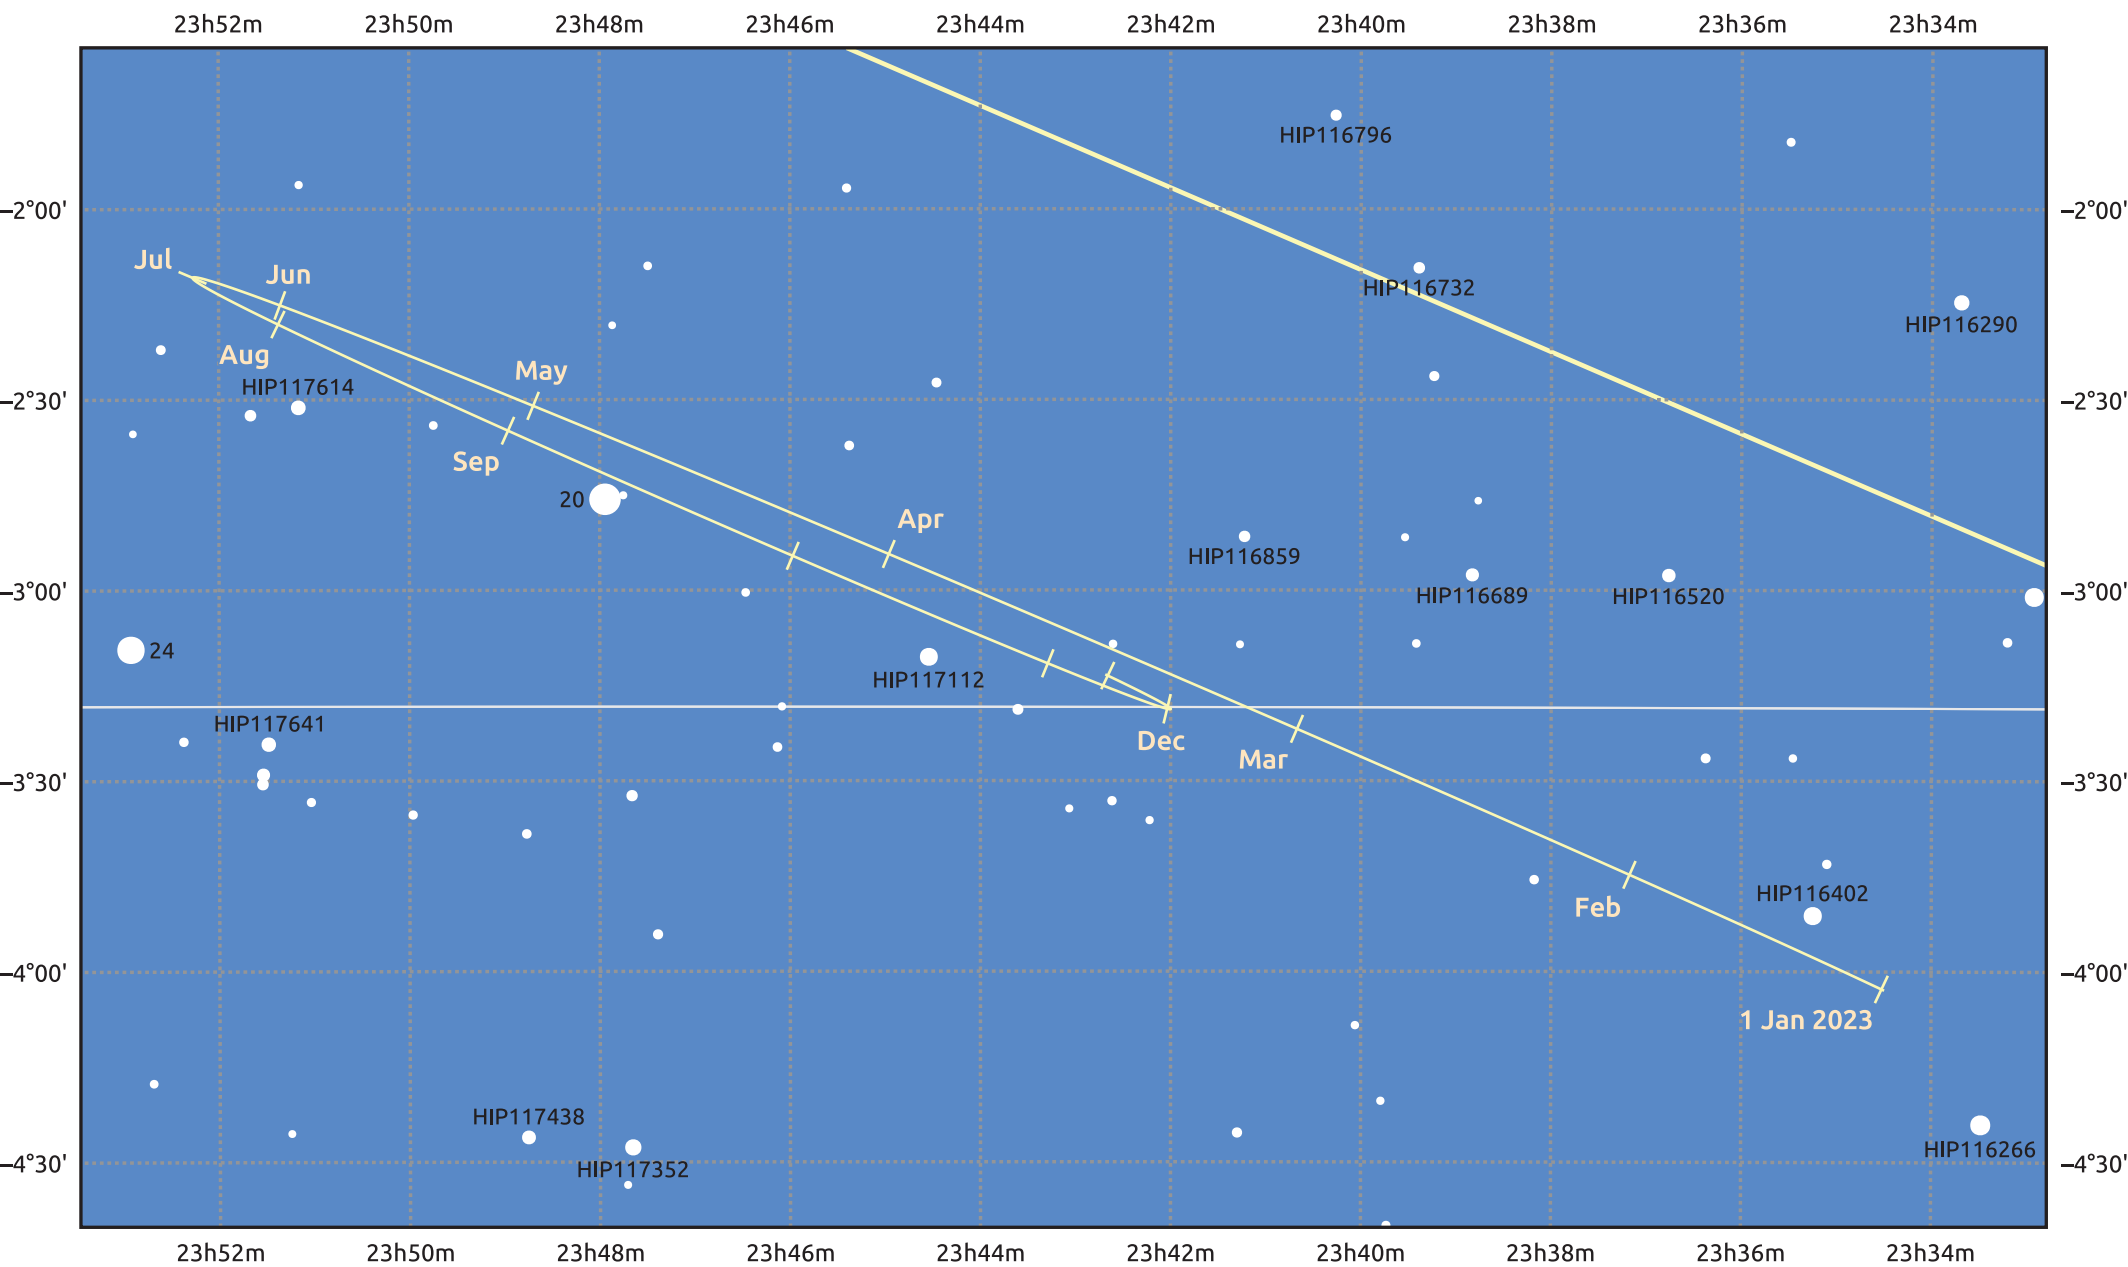

The path of Neptune in 2023

© Dominic Ford 2011–2025. Date markers placed at midnight UTC. Downloaded from <https://in-the-sky.org>

Magnitude scale: ● 10.0 ● 9.0 ● 8.0 ● 7.0 ● 6.0 ● 5.0

— Ecliptic Plane

Galaxy Bright nebula Open cluster Globular cluster Planetary nebula

Date	Mag	Angular size
2023 Jan 1	7.9	2.3"
2023 Apr 1	8.0	2.2"
2023 Jul 1	7.9	2.3"
2023 Oct 1	7.8	2.4"
2024 Jan 1	7.9	2.3"