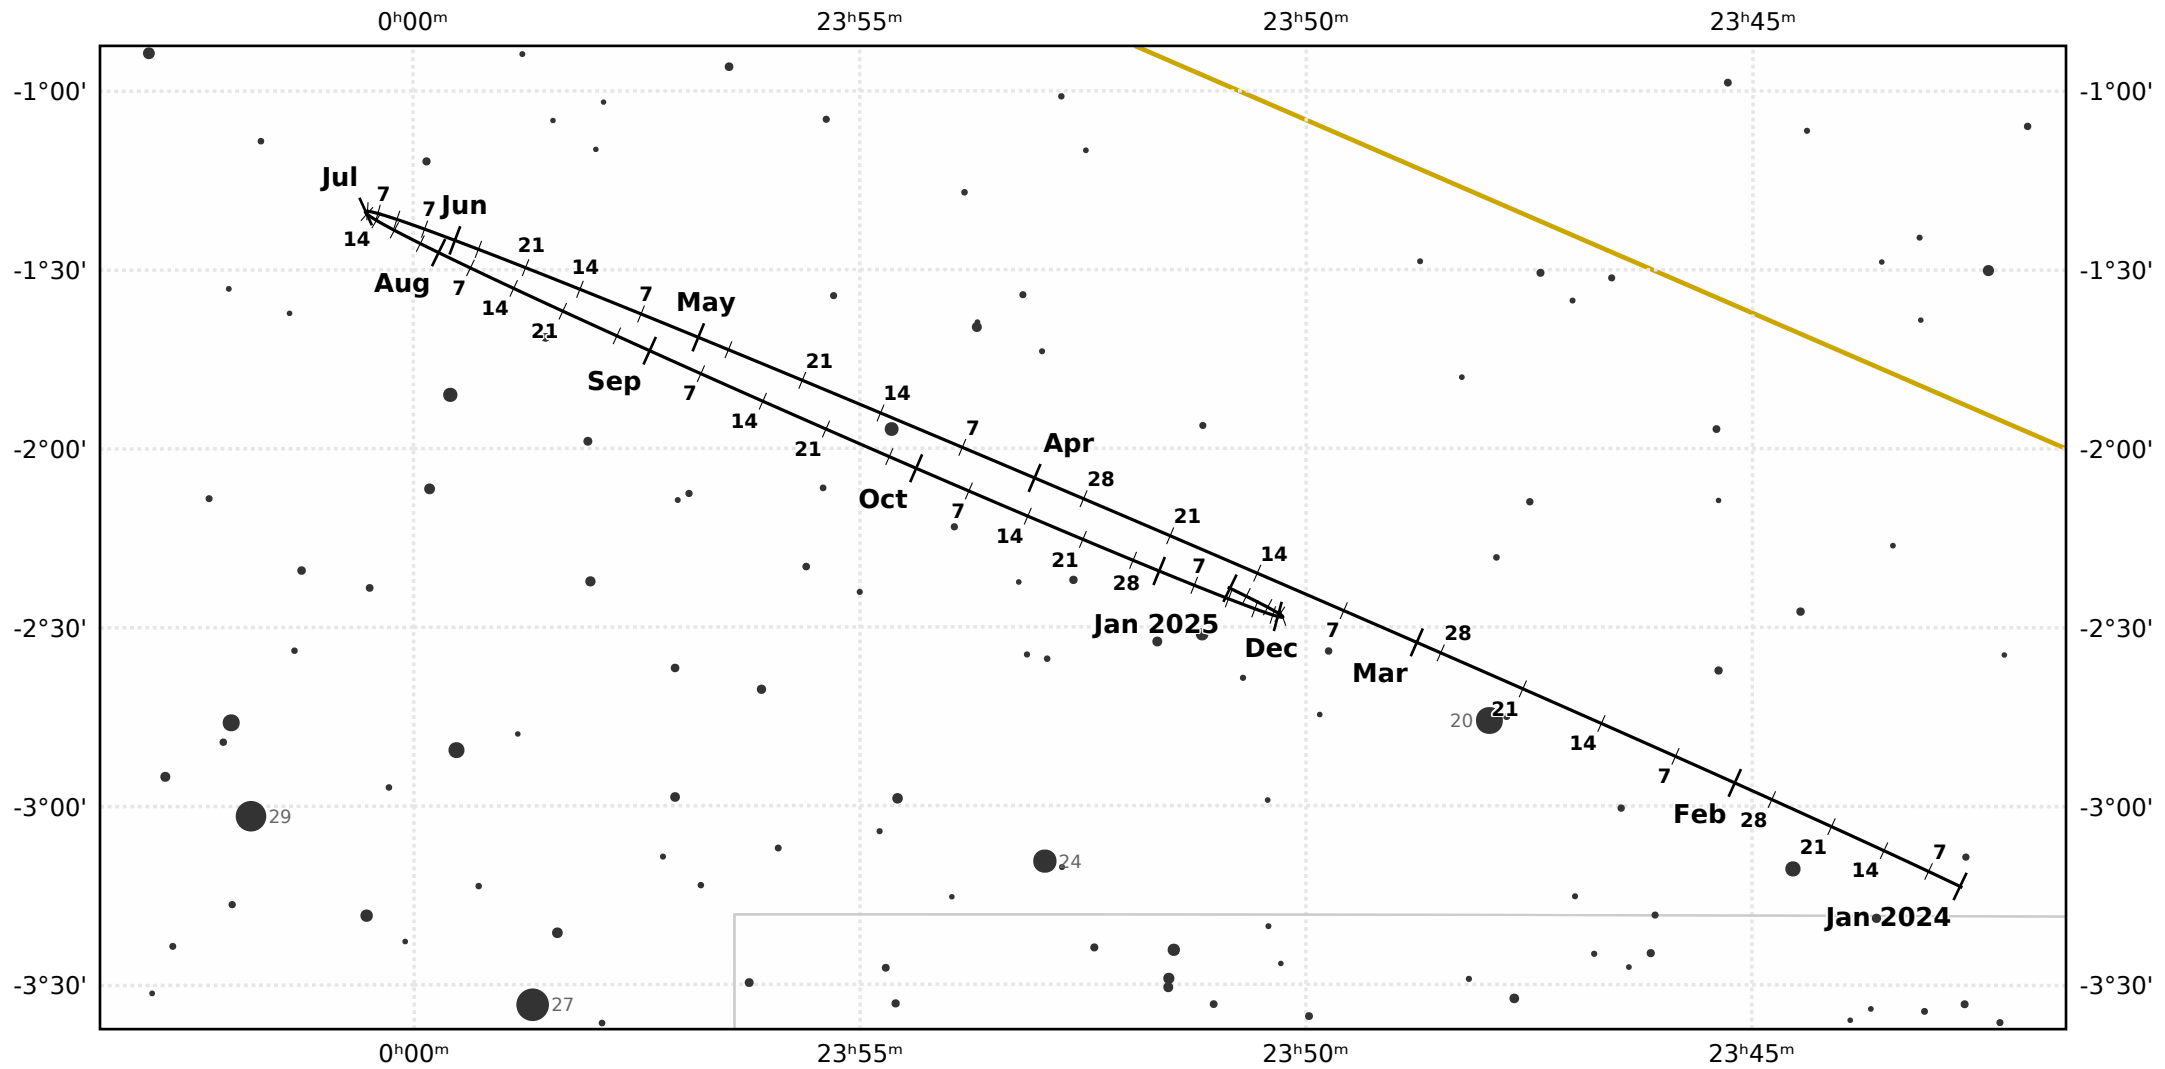

The path of Neptune in 2024

© Dominic Ford 2011–2020. Downloaded from <https://in-the-sky.org>

Magnitude scale: •10.5 •10.0 •9.5 •9.0 •8.5 •8.0 •7.5 •7.0 •6.5 •6.0 •5.5 •5.0 •4.5

— The Equator — Ecliptic Plane — Galactic Plane