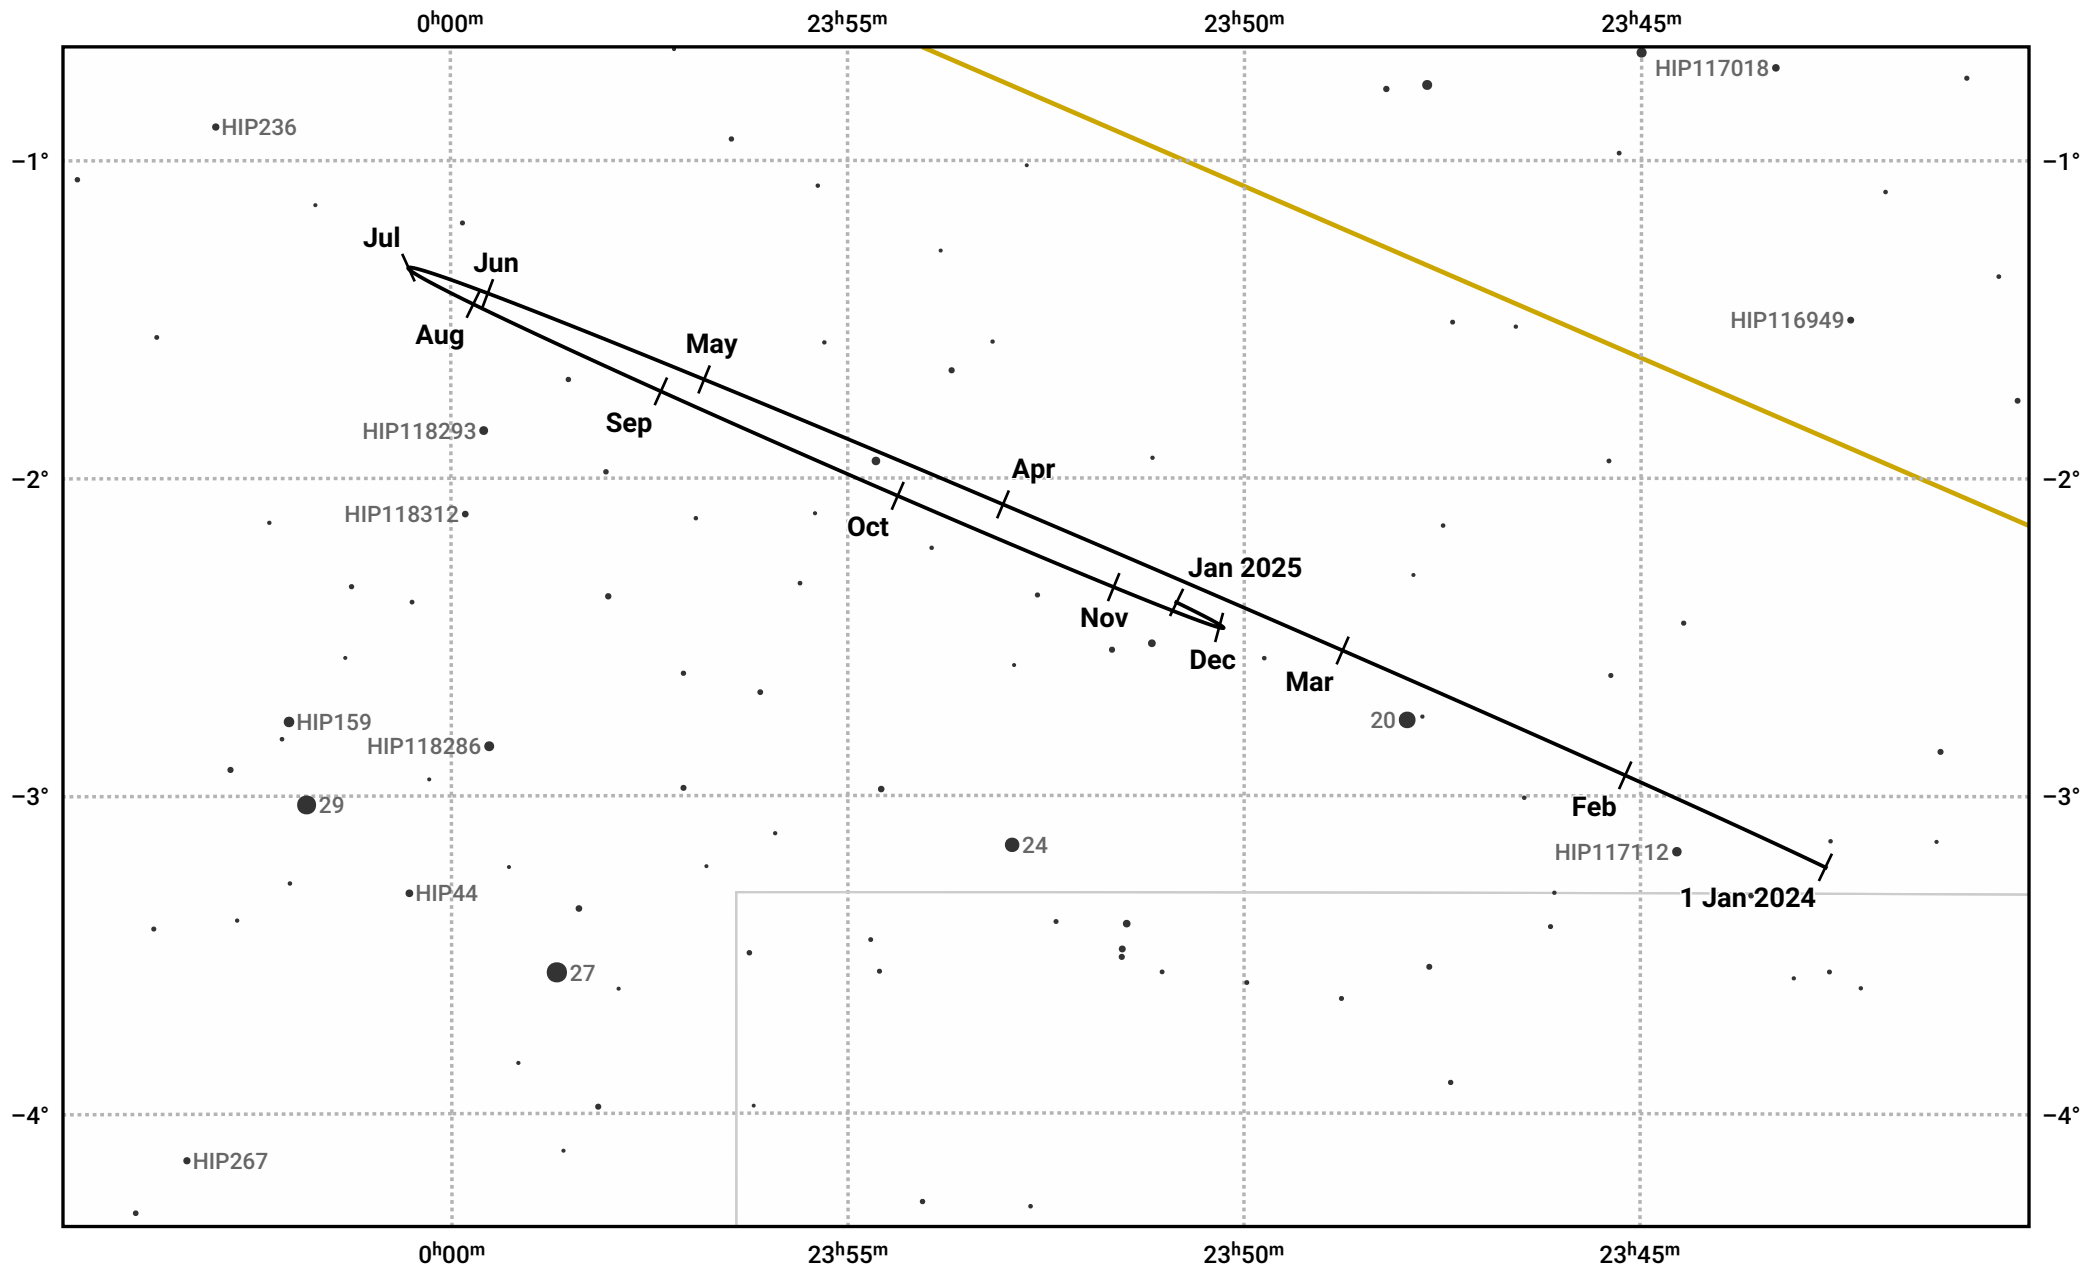

The path of Neptune in 2024

© Dominic Ford 2011–2023. Date markers placed at midnight UTC. Downloaded from <https://in-the-sky.org>

Magnitude scale: · 10.0 · 9.0 · 8.0 · 7.0 · 6.0 ● 5.0 ● 4.0

— Ecliptic Plane

● Galaxy ■ Bright nebula ● Open cluster ⊕ Globular cluster

Date	Mag	Angular size
2024 Jan 1	7.9	2.3"
2024 Apr 1	8.0	2.2"
2024 Jul 1	7.9	2.3"
2024 Oct 1	7.8	2.4"
2025 Jan 1	7.9	2.3"