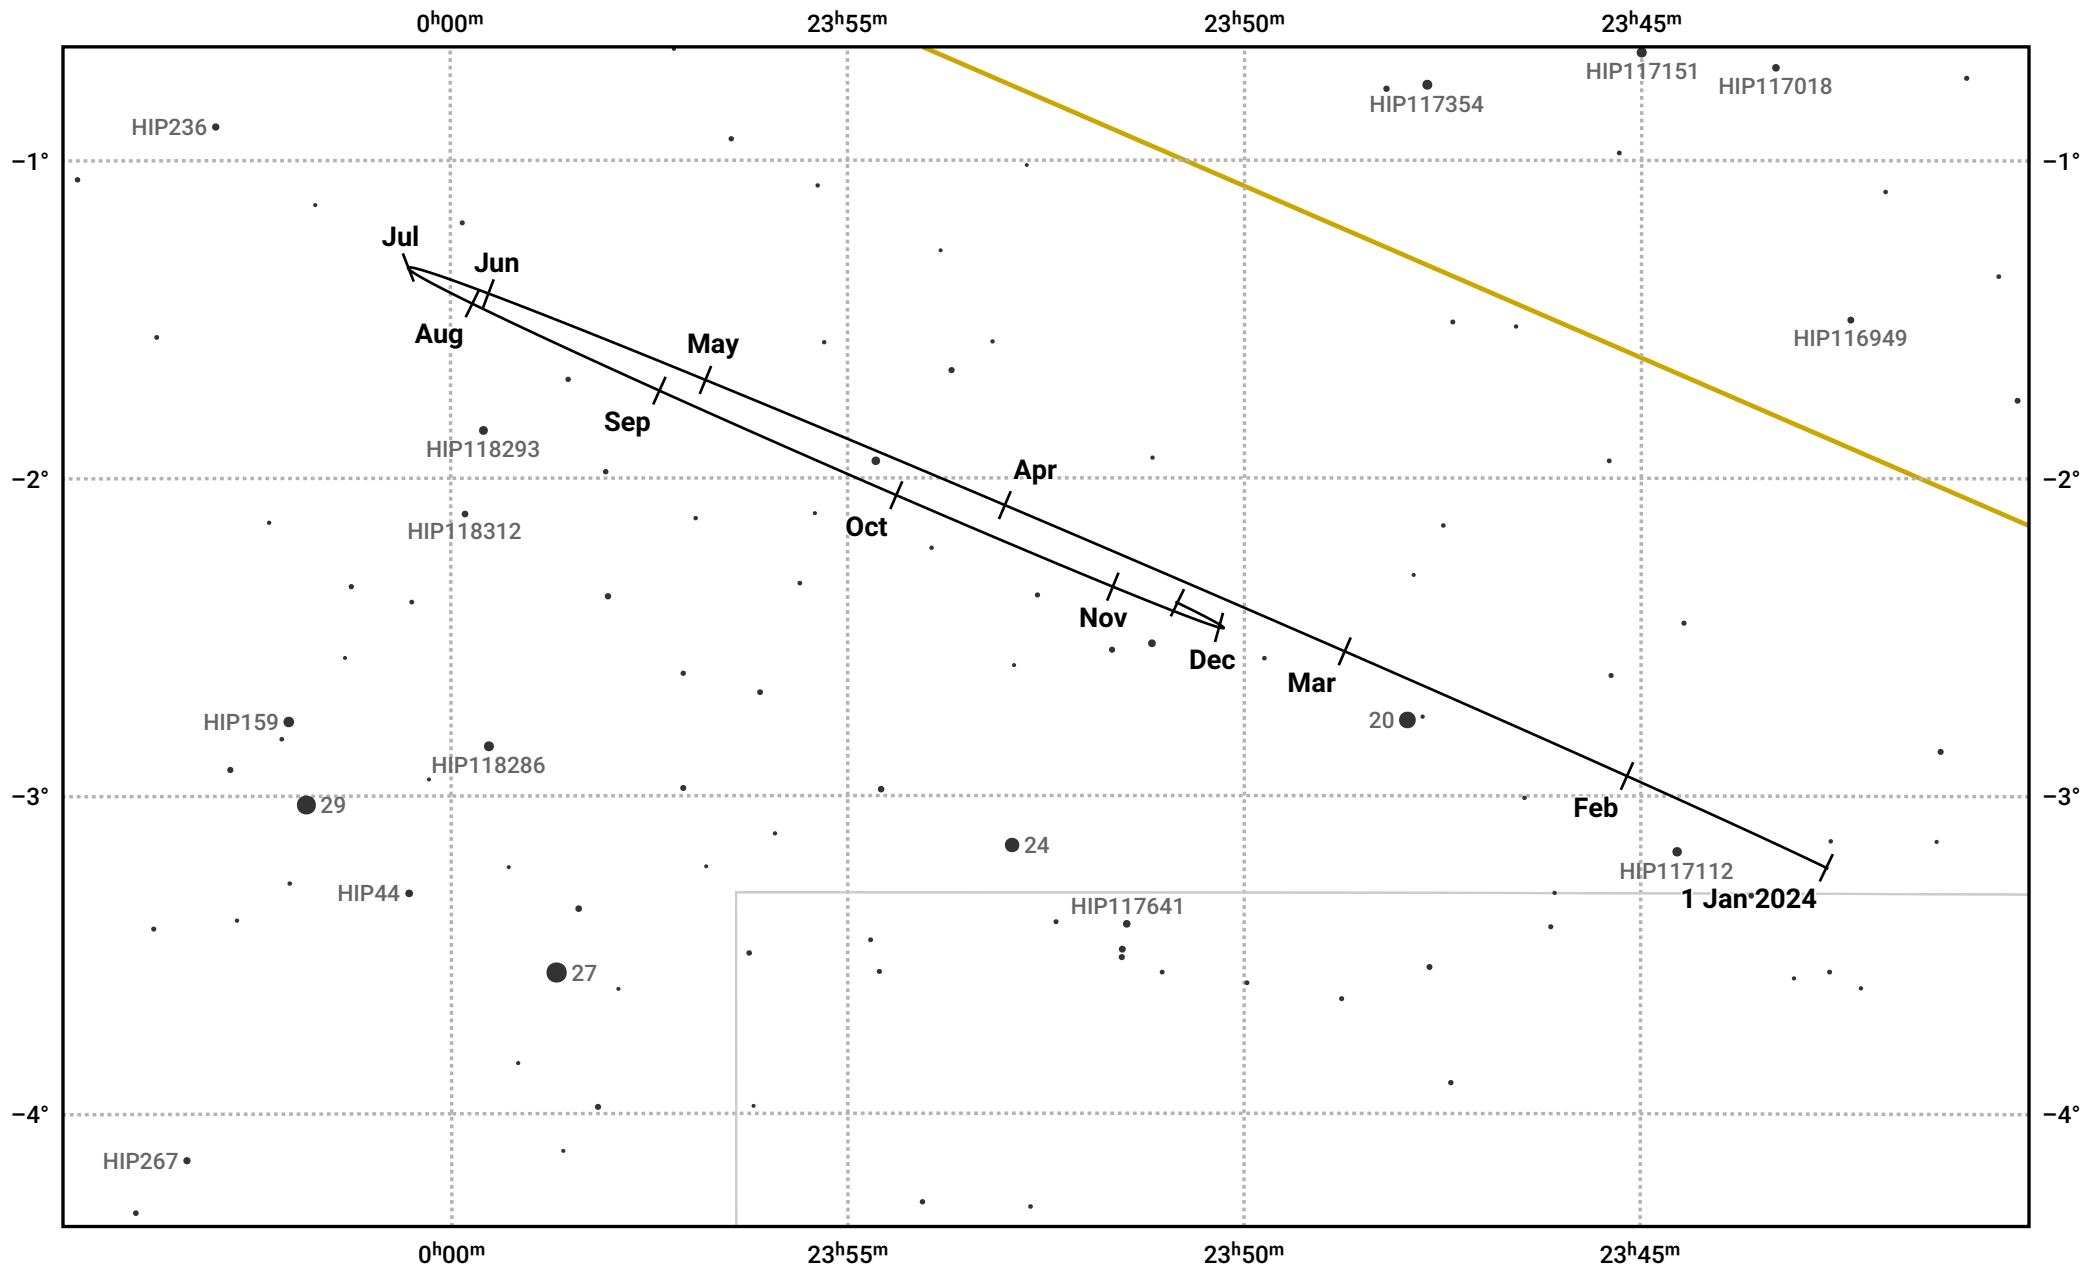

# The path of Neptune in 2024

© Dominic Ford 2011–2024. Date markers placed at midnight UTC. Downloaded from <https://in-the-sky.org>

Magnitude scale: · 10.0 · 9.0 · 8.0 · 7.0 · 6.0 ● 5.0 ● 4.0

— Ecliptic Plane

● Galaxy   ■ Bright nebula   ● Open cluster   ⊕ Globular cluster

Date	Mag	Angular size
2024 Jan 1	7.9	2.3"
2024 Apr 1	8.0	2.2"
2024 Jul 1	7.9	2.3"
2024 Oct 1	7.8	2.4"
2025 Jan 1	7.9	2.3"