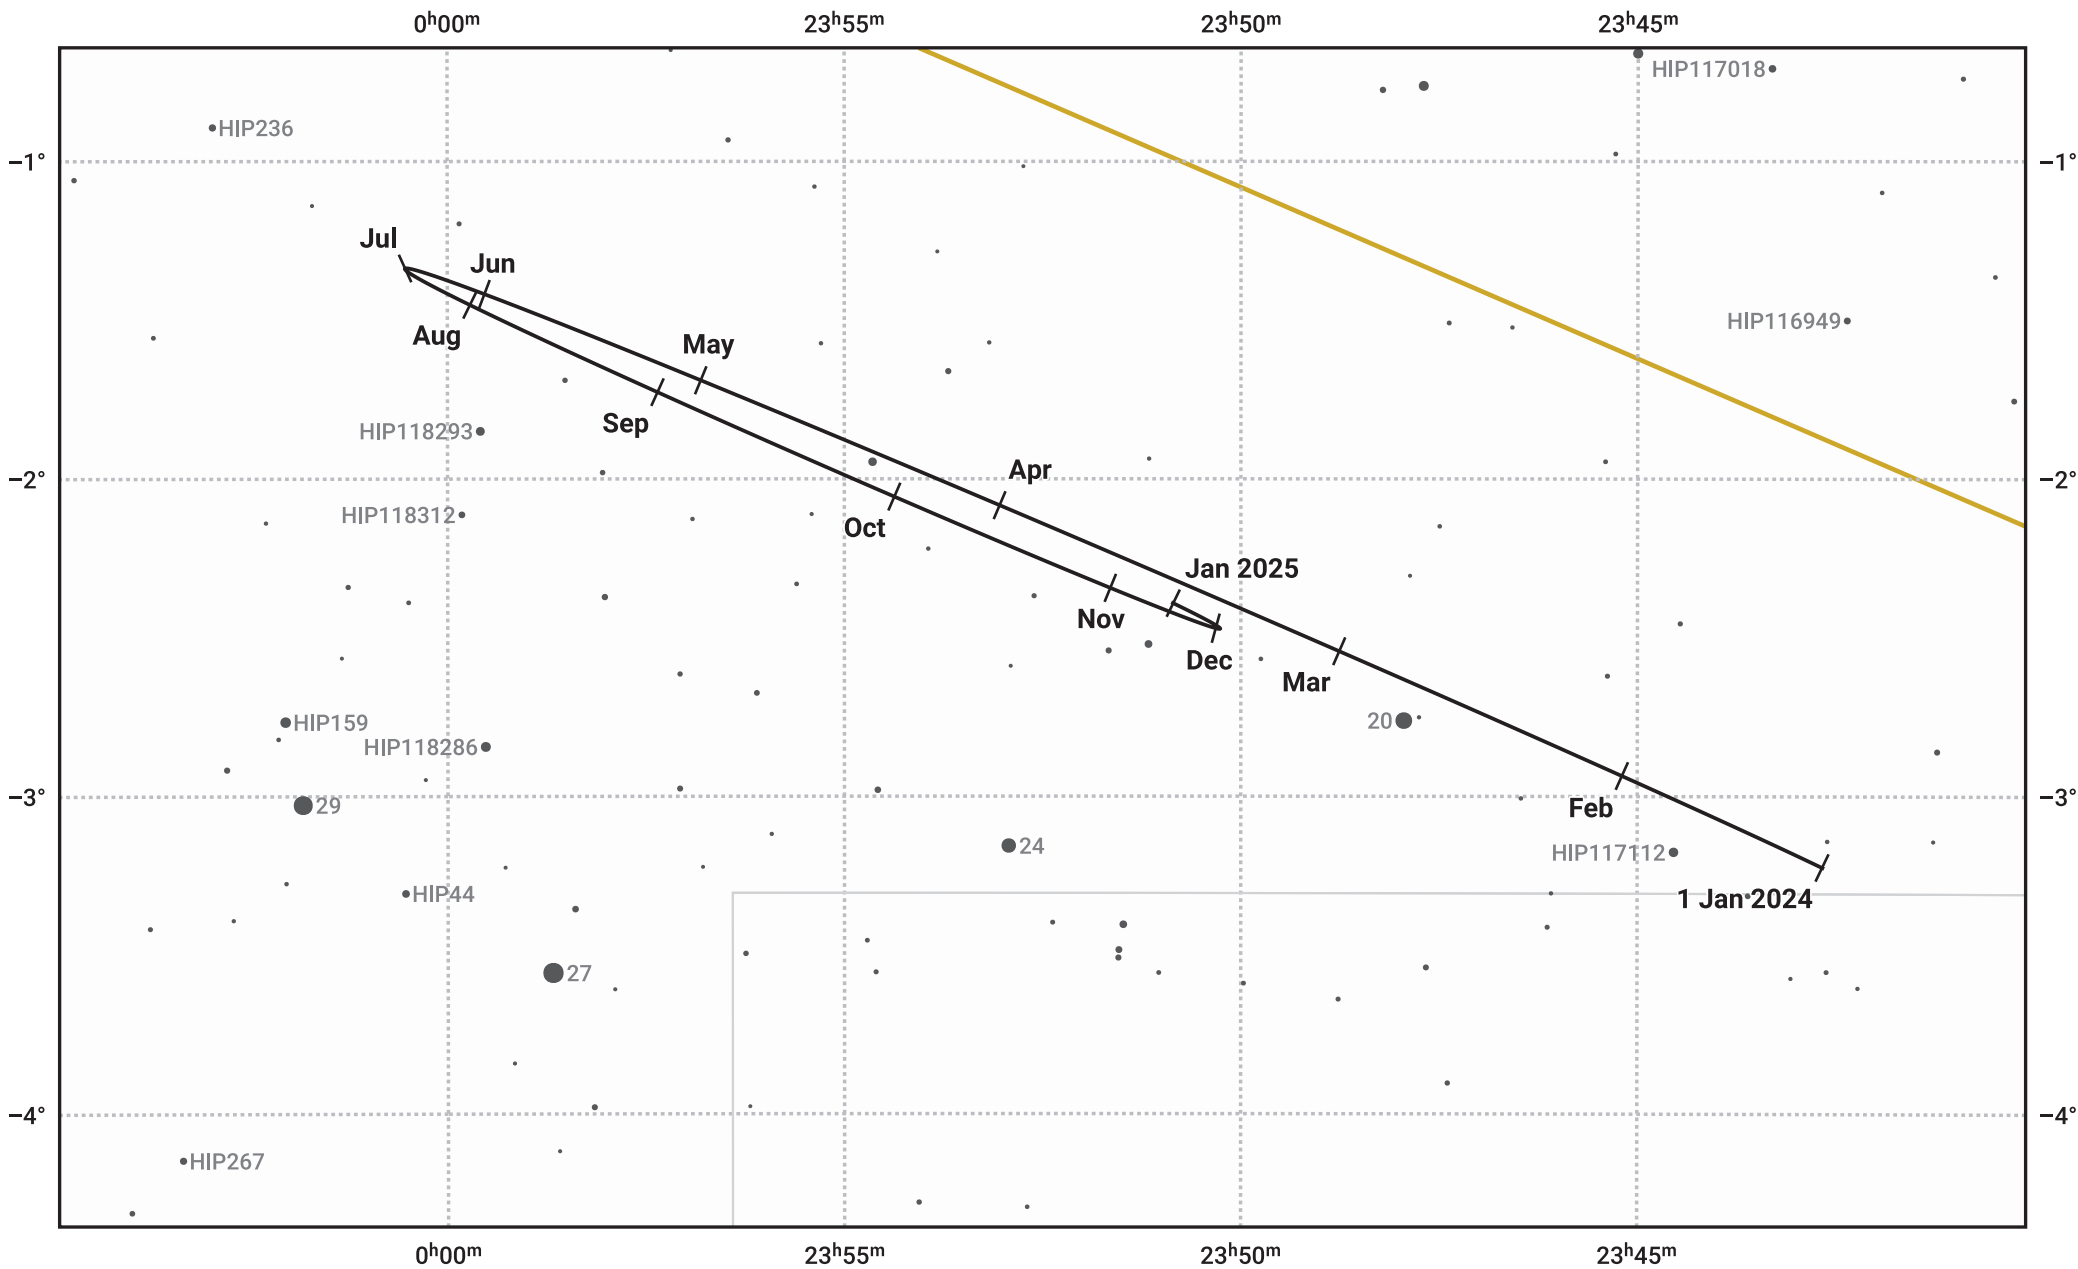

The path of Neptune in 2024

© Dominic Ford 2011–2023. Date markers placed at midnight UTC. Downloaded from <https://in-the-sky.org>

Magnitude scale: · 10.0 · 9.0 · 8.0 · 7.0 ● 6.0 ● 5.0 ● 4.0

— Ecliptic Plane

- Galaxy
- Bright nebula
- Open cluster
- ⊕ Globular cluster

Date	Mag	Angular size
2024 Jan 1	7.9	2.3"
2024 Apr 1	8.0	2.2"
2024 Jul 1	7.9	2.3"
2024 Oct 1	7.8	2.4"
2025 Jan 1	7.9	2.3"