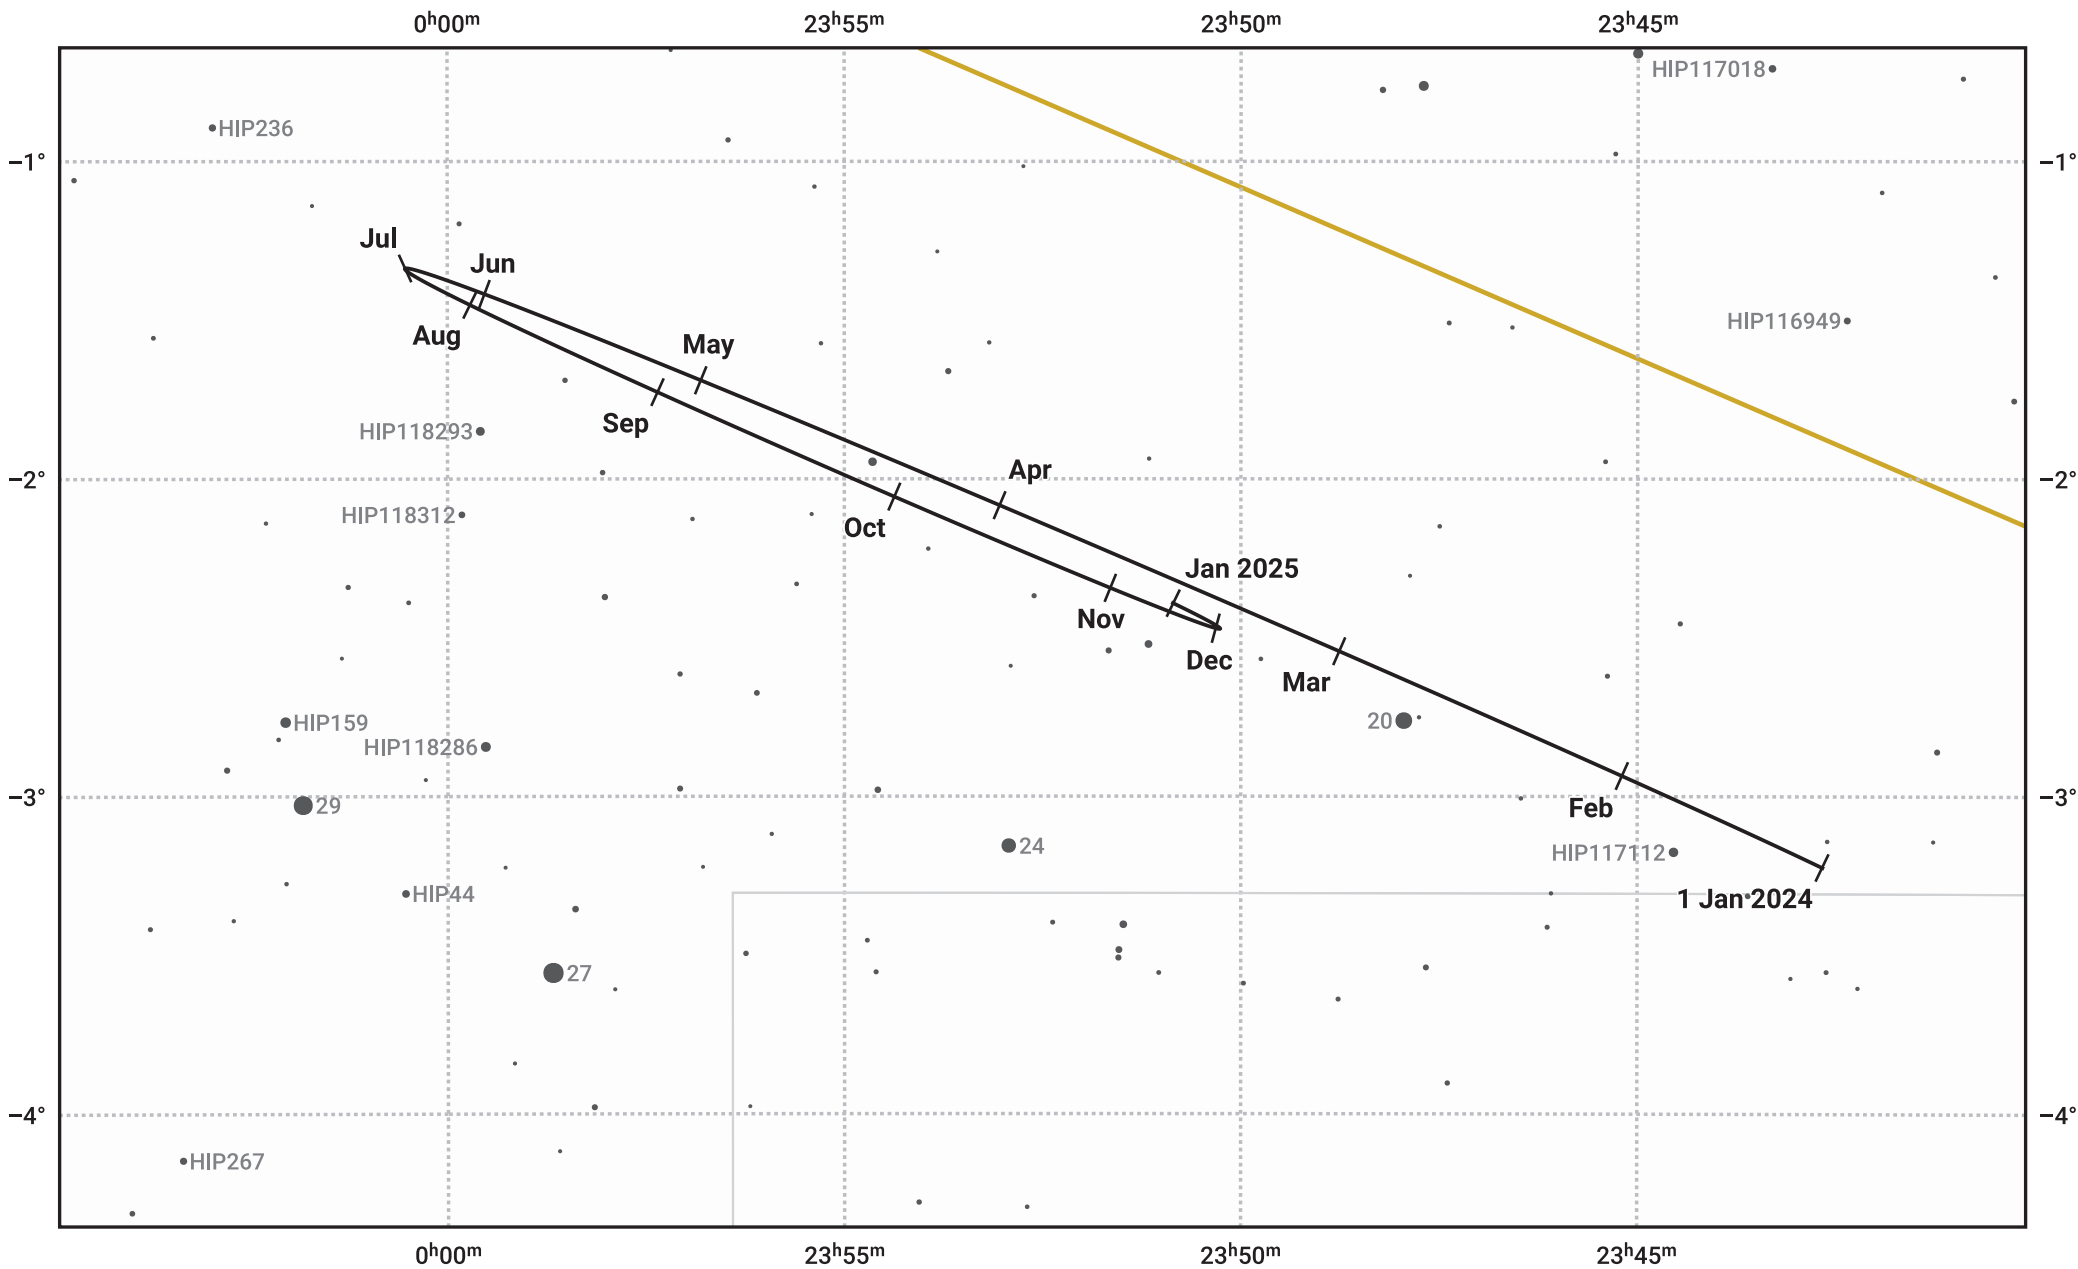

The path of Neptune in 2024

© Dominic Ford 2011–2024. Date markers placed at midnight UTC. Downloaded from <https://in-the-sky.org>

Magnitude scale: ·10.0 ·9.0 ·8.0 ·7.0 ●6.0 ●5.0 ●4.0

— Ecliptic Plane

- Galaxy
- Bright nebula
- Open cluster
- ⊕ Globular cluster

Date	Mag	Angular size
2024 Jan 1	7.9	2.3"
2024 Apr 1	8.0	2.2"
2024 Jul 1	7.9	2.3"
2024 Oct 1	7.8	2.4"
2025 Jan 1	7.9	2.3"