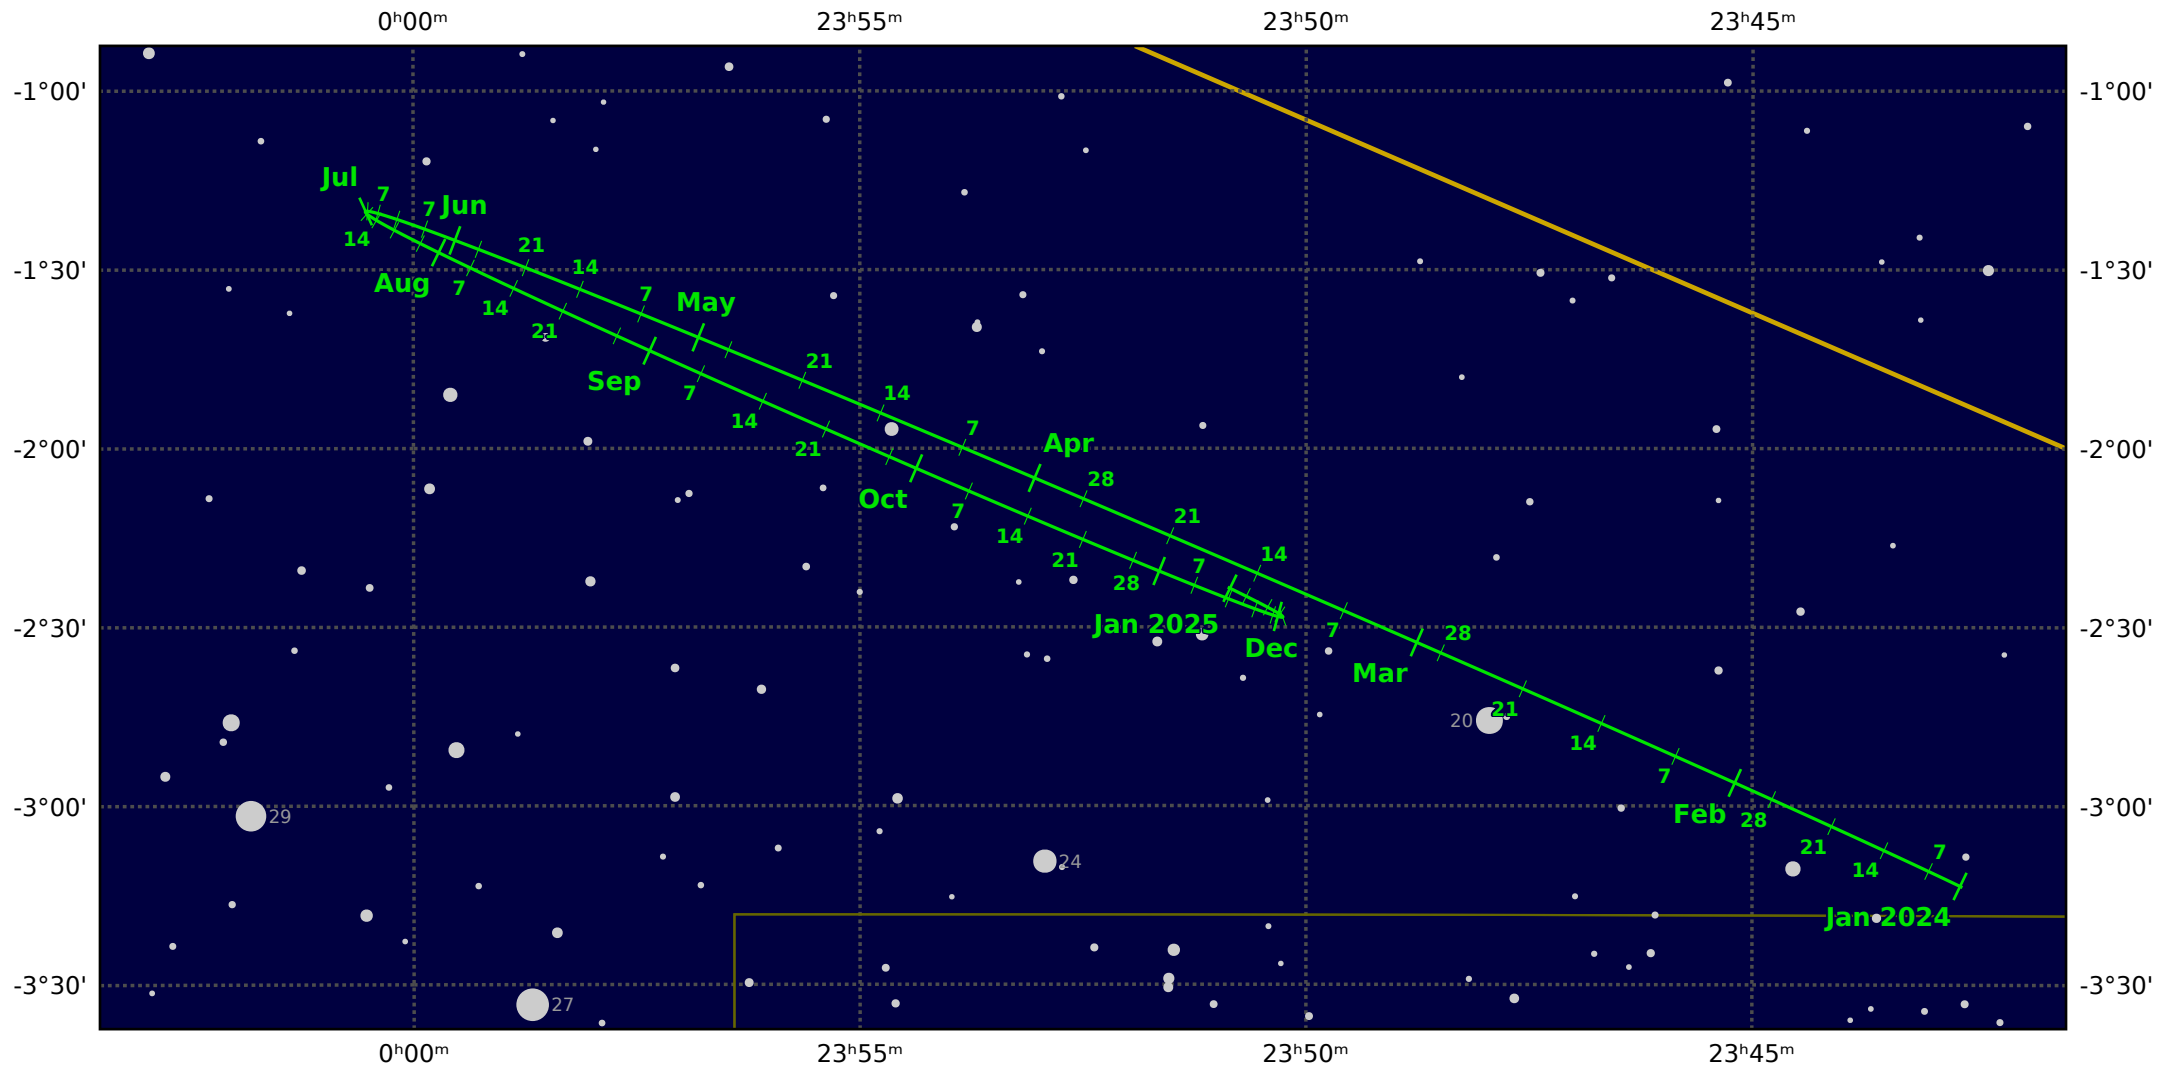

The path of Neptune in 2024

© Dominic Ford 2011–2020. Downloaded from <https://in-the-sky.org>

Magnitude scale: •10.5 •10.0 •9.5 •9.0 •8.5 •8.0 •7.5 •7.0 •6.5 •6.0 •5.5 •5.0 •4.5

— Ecliptic Plane — Galactic Plane