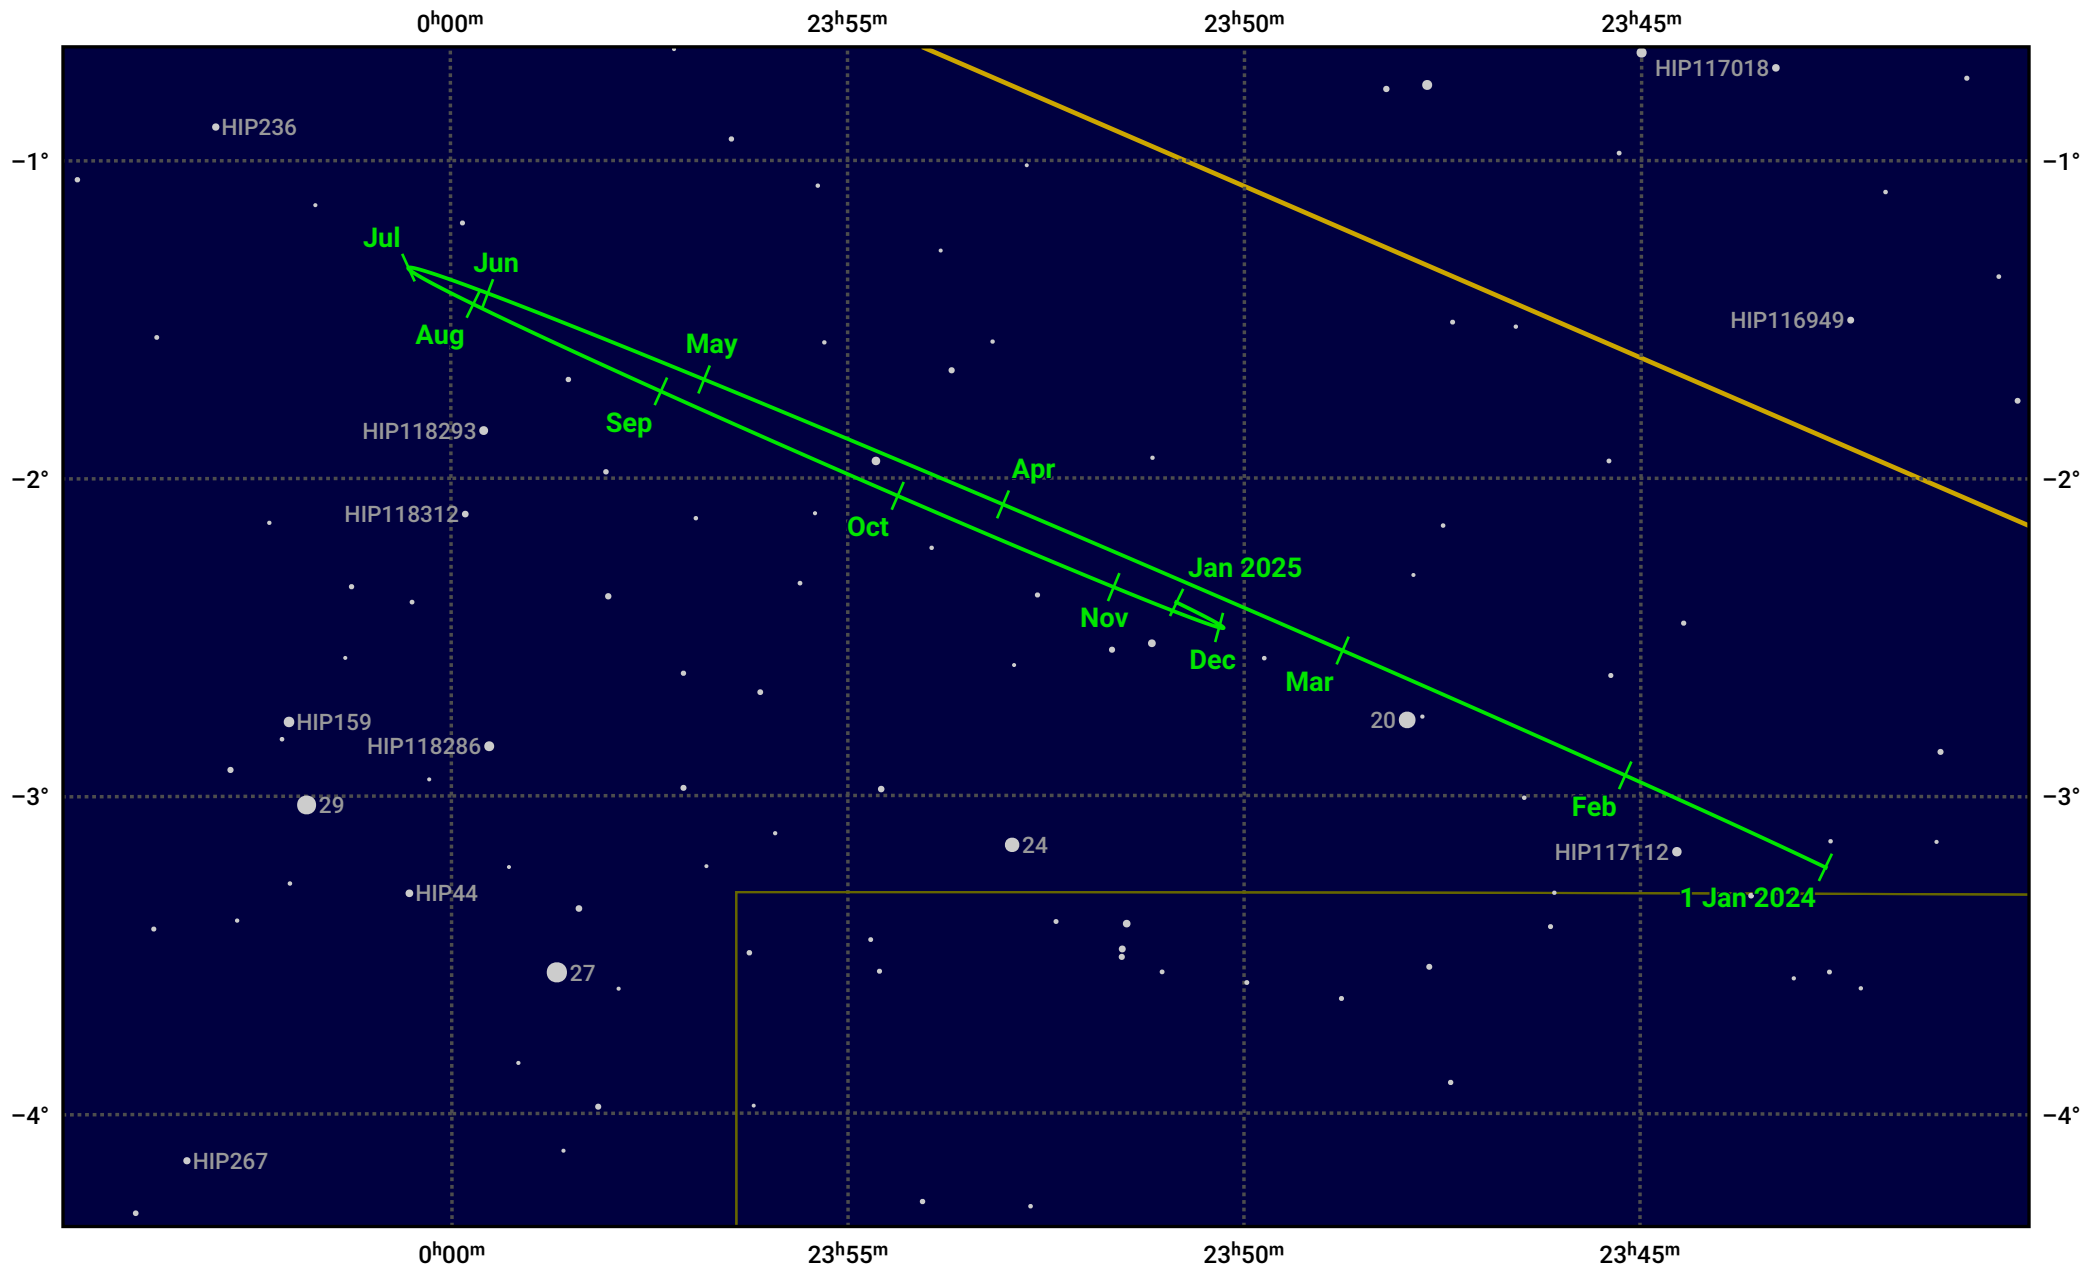

The path of Neptune in 2024

© Dominic Ford 2011–2024. Date markers placed at midnight UTC. Downloaded from <https://in-the-sky.org>

Magnitude scale: · 10.0 · 9.0 · 8.0 · 7.0 · 6.0 · 5.0 · 4.0

— Ecliptic Plane

● Galaxy ■ Bright nebula ● Open cluster ⊕ Globular cluster

Date	Mag	Angular size
2024 Jan 1	7.9	2.3"
2024 Apr 1	8.0	2.2"
2024 Jul 1	7.9	2.3"
2024 Oct 1	7.8	2.4"
2025 Jan 1	7.9	2.3"