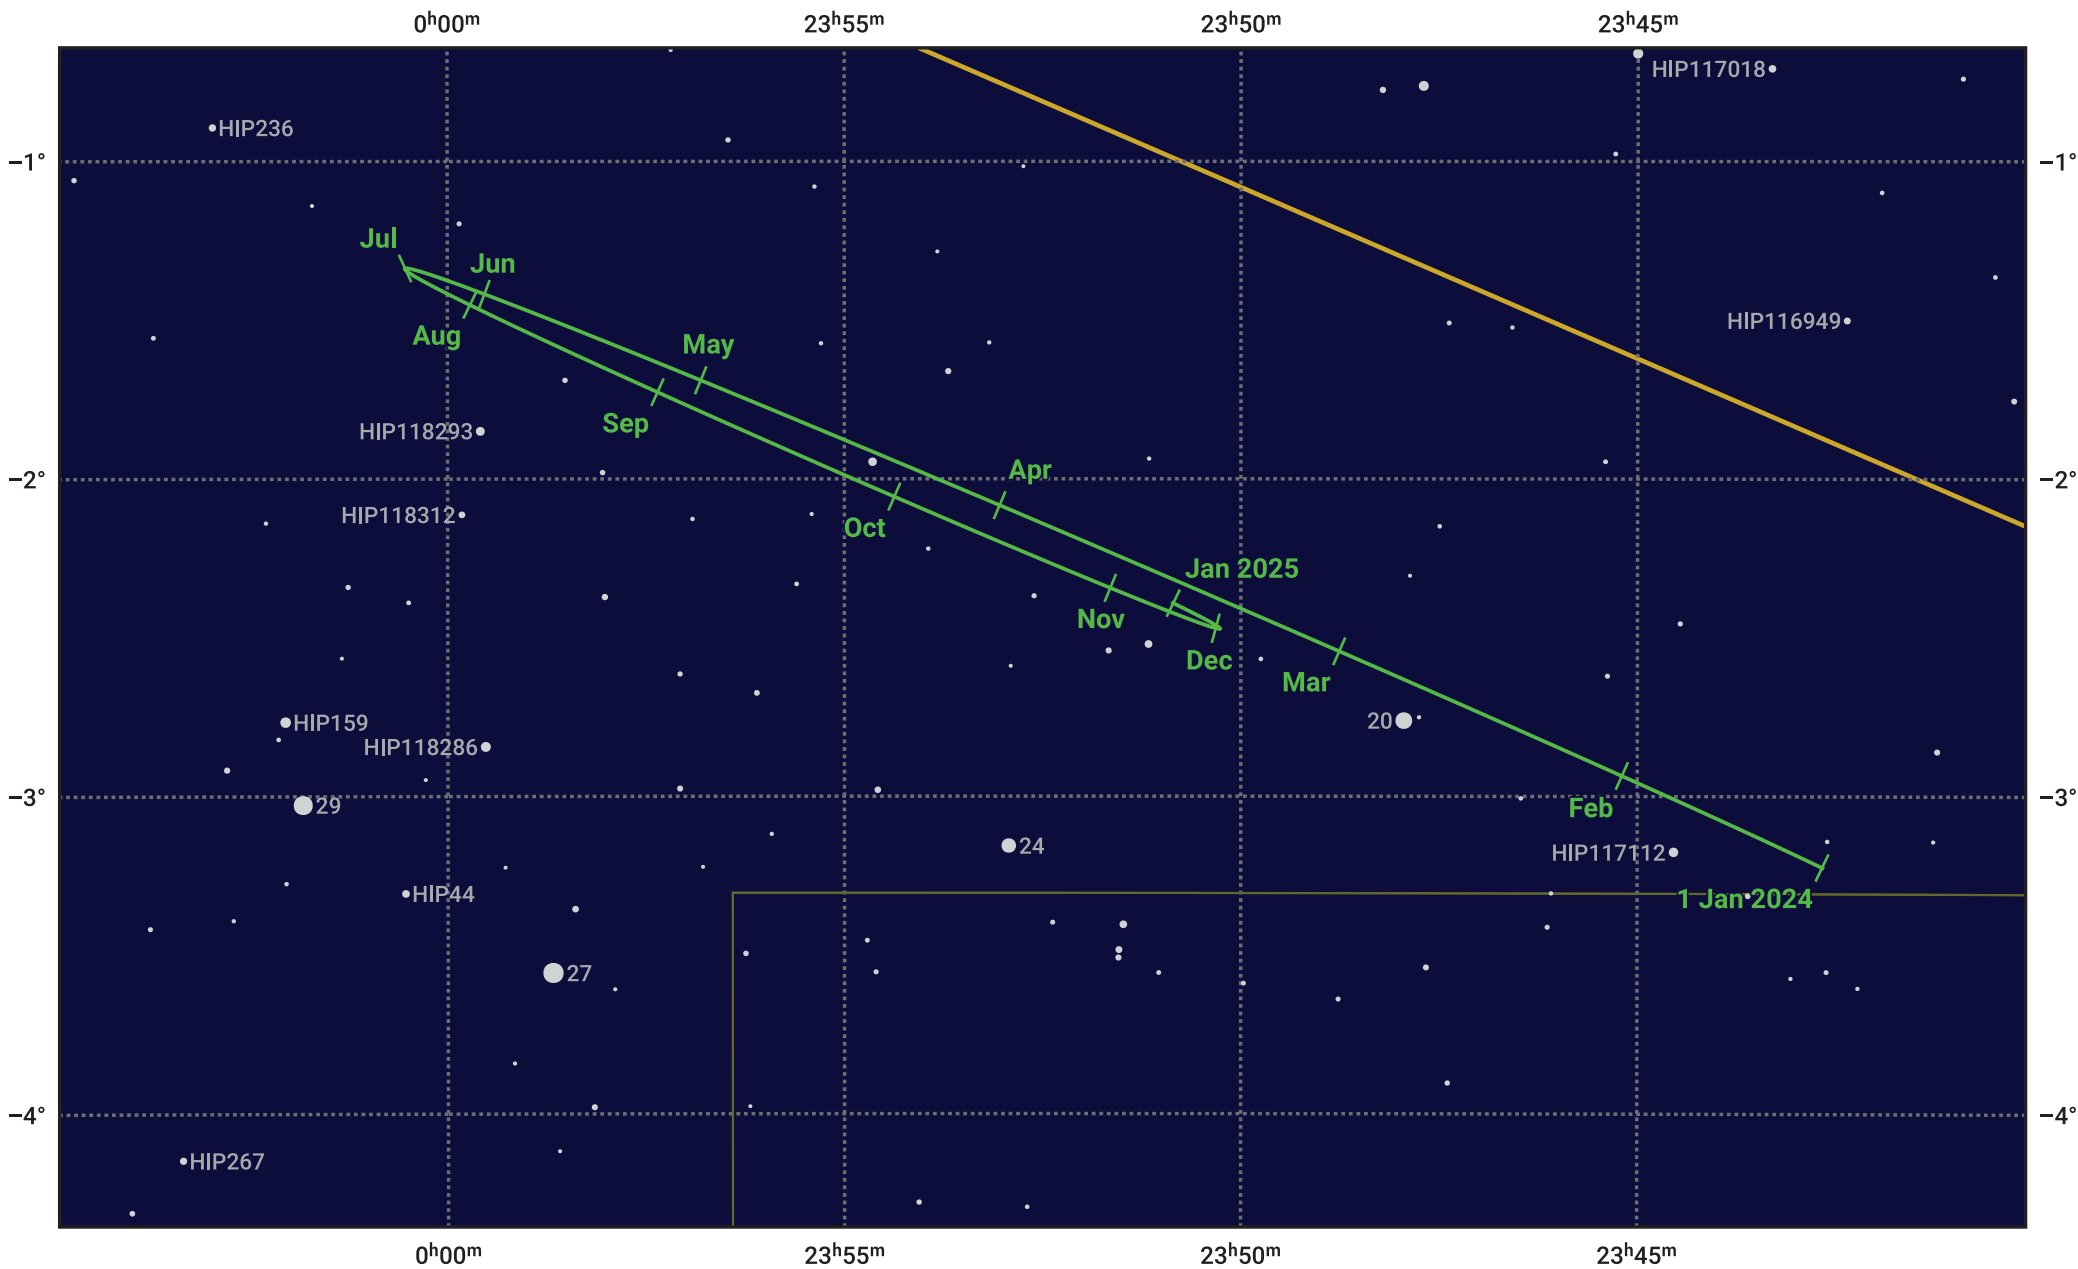

The path of Neptune in 2024

© Dominic Ford 2011–2024. Date markers placed at midnight UTC. Downloaded from <https://in-the-sky.org>

Magnitude scale: 10.0 9.0 8.0 7.0 6.0 5.0 4.0

Ecliptic Plane

- Galaxy
- Bright nebula
- Open cluster
- + Globular cluster

Date	Mag	Angular size
2024 Jan 1	7.9	2.3"
2024 Apr 1	8.0	2.2"
2024 Jul 1	7.9	2.3"
2024 Oct 1	7.8	2.4"
2025 Jan 1	7.9	2.3"