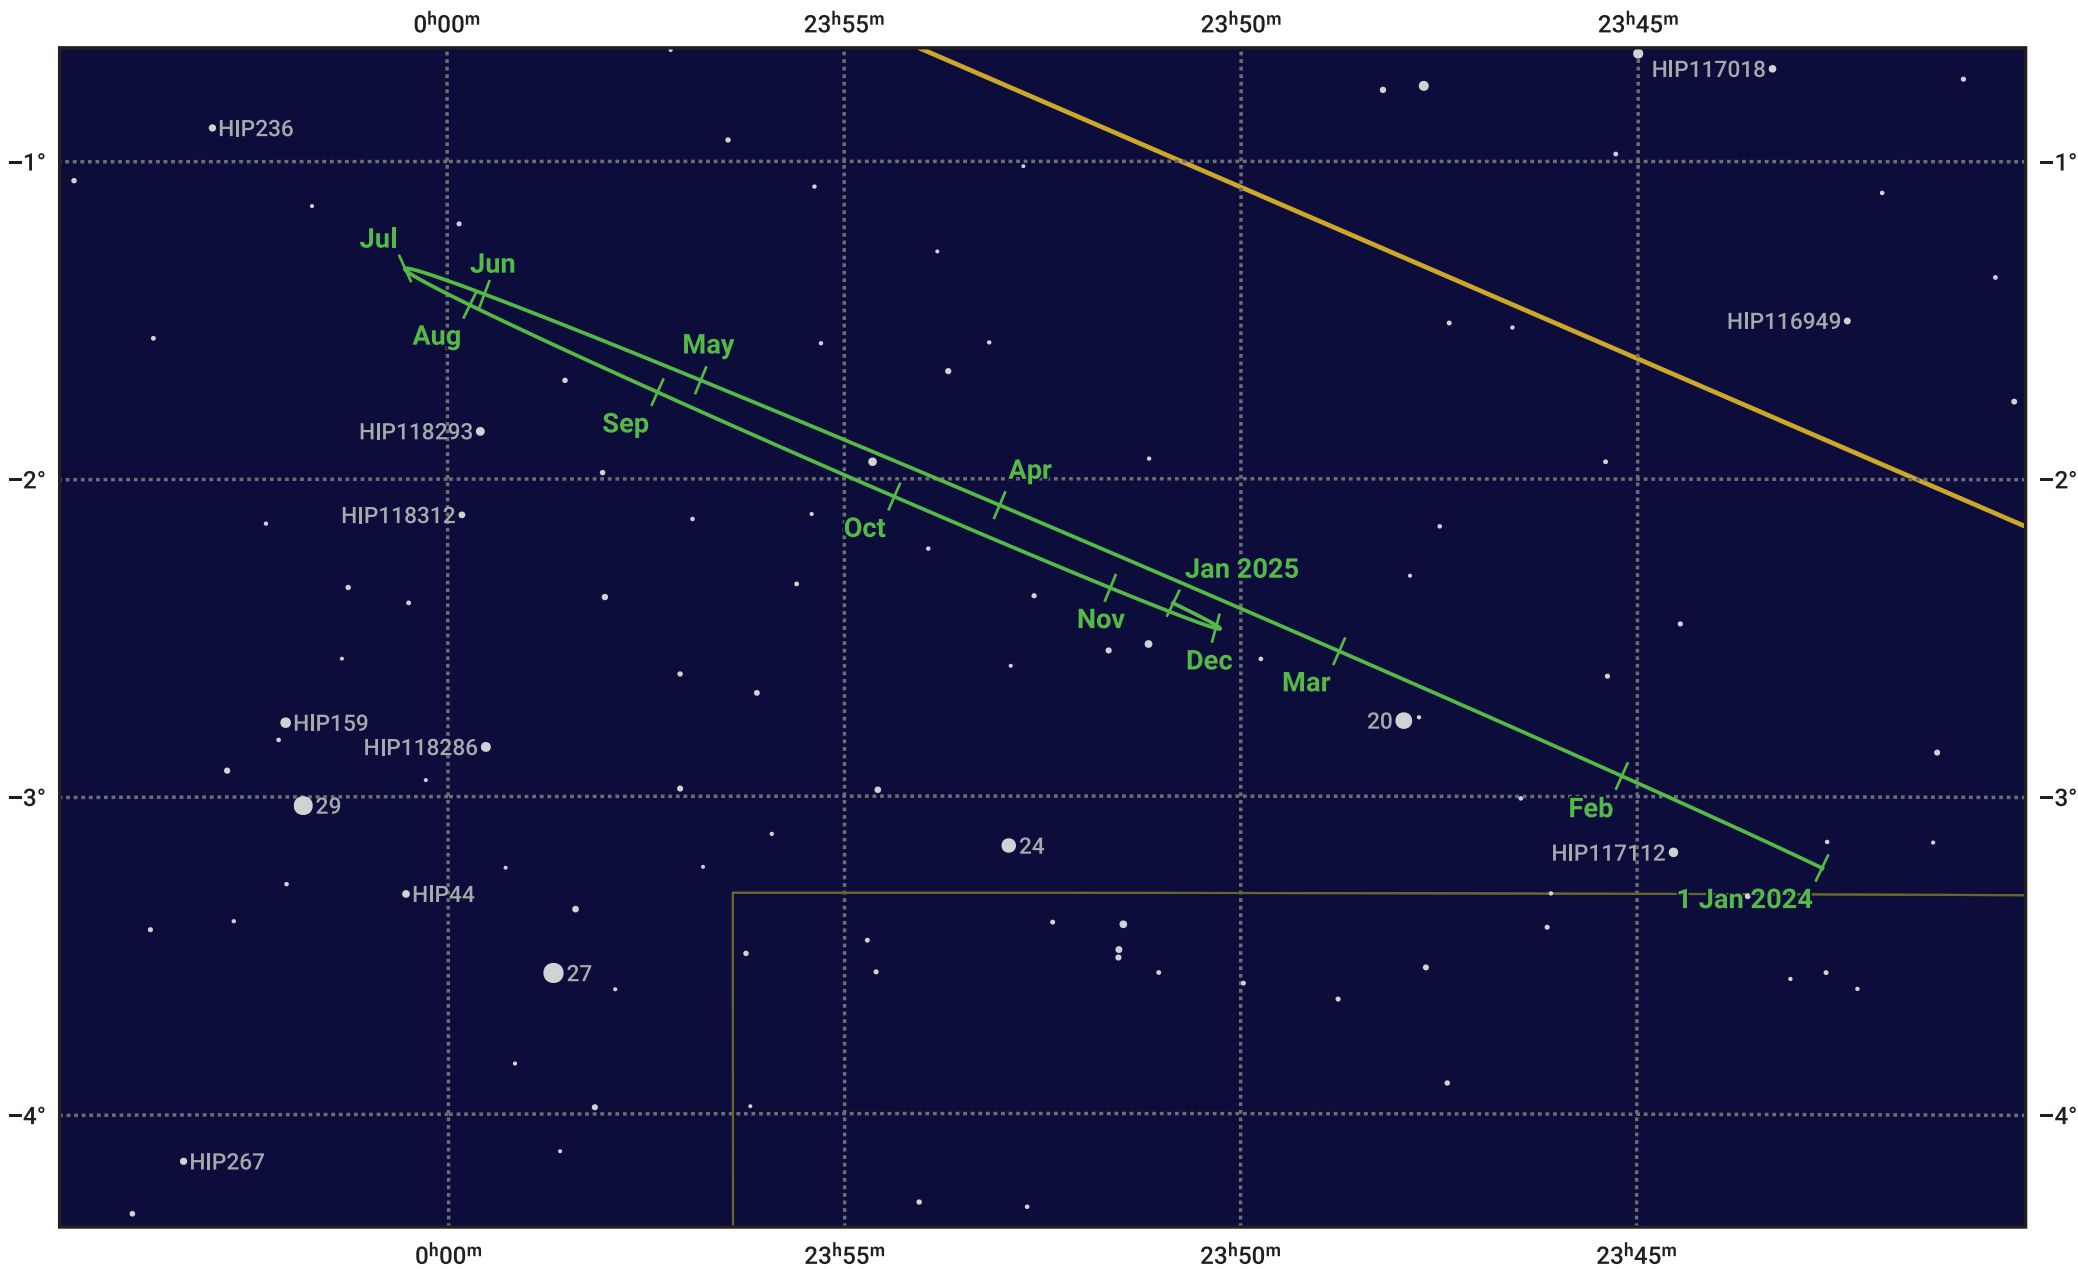

# The path of Neptune in 2024

© Dominic Ford 2011–2023. Date markers placed at midnight UTC. Downloaded from <https://in-the-sky.org>

Magnitude scale: • 10.0 • 9.0 • 8.0 • 7.0 • 6.0 • 5.0 • 4.0

— Ecliptic Plane

- Galaxy
- Bright nebula
- Open cluster
- ⊕ Globular cluster

Date	Mag	Angular size
2024 Jan 1	7.9	2.3"
2024 Apr 1	8.0	2.2"
2024 Jul 1	7.9	2.3"
2024 Oct 1	7.8	2.4"
2025 Jan 1	7.9	2.3"