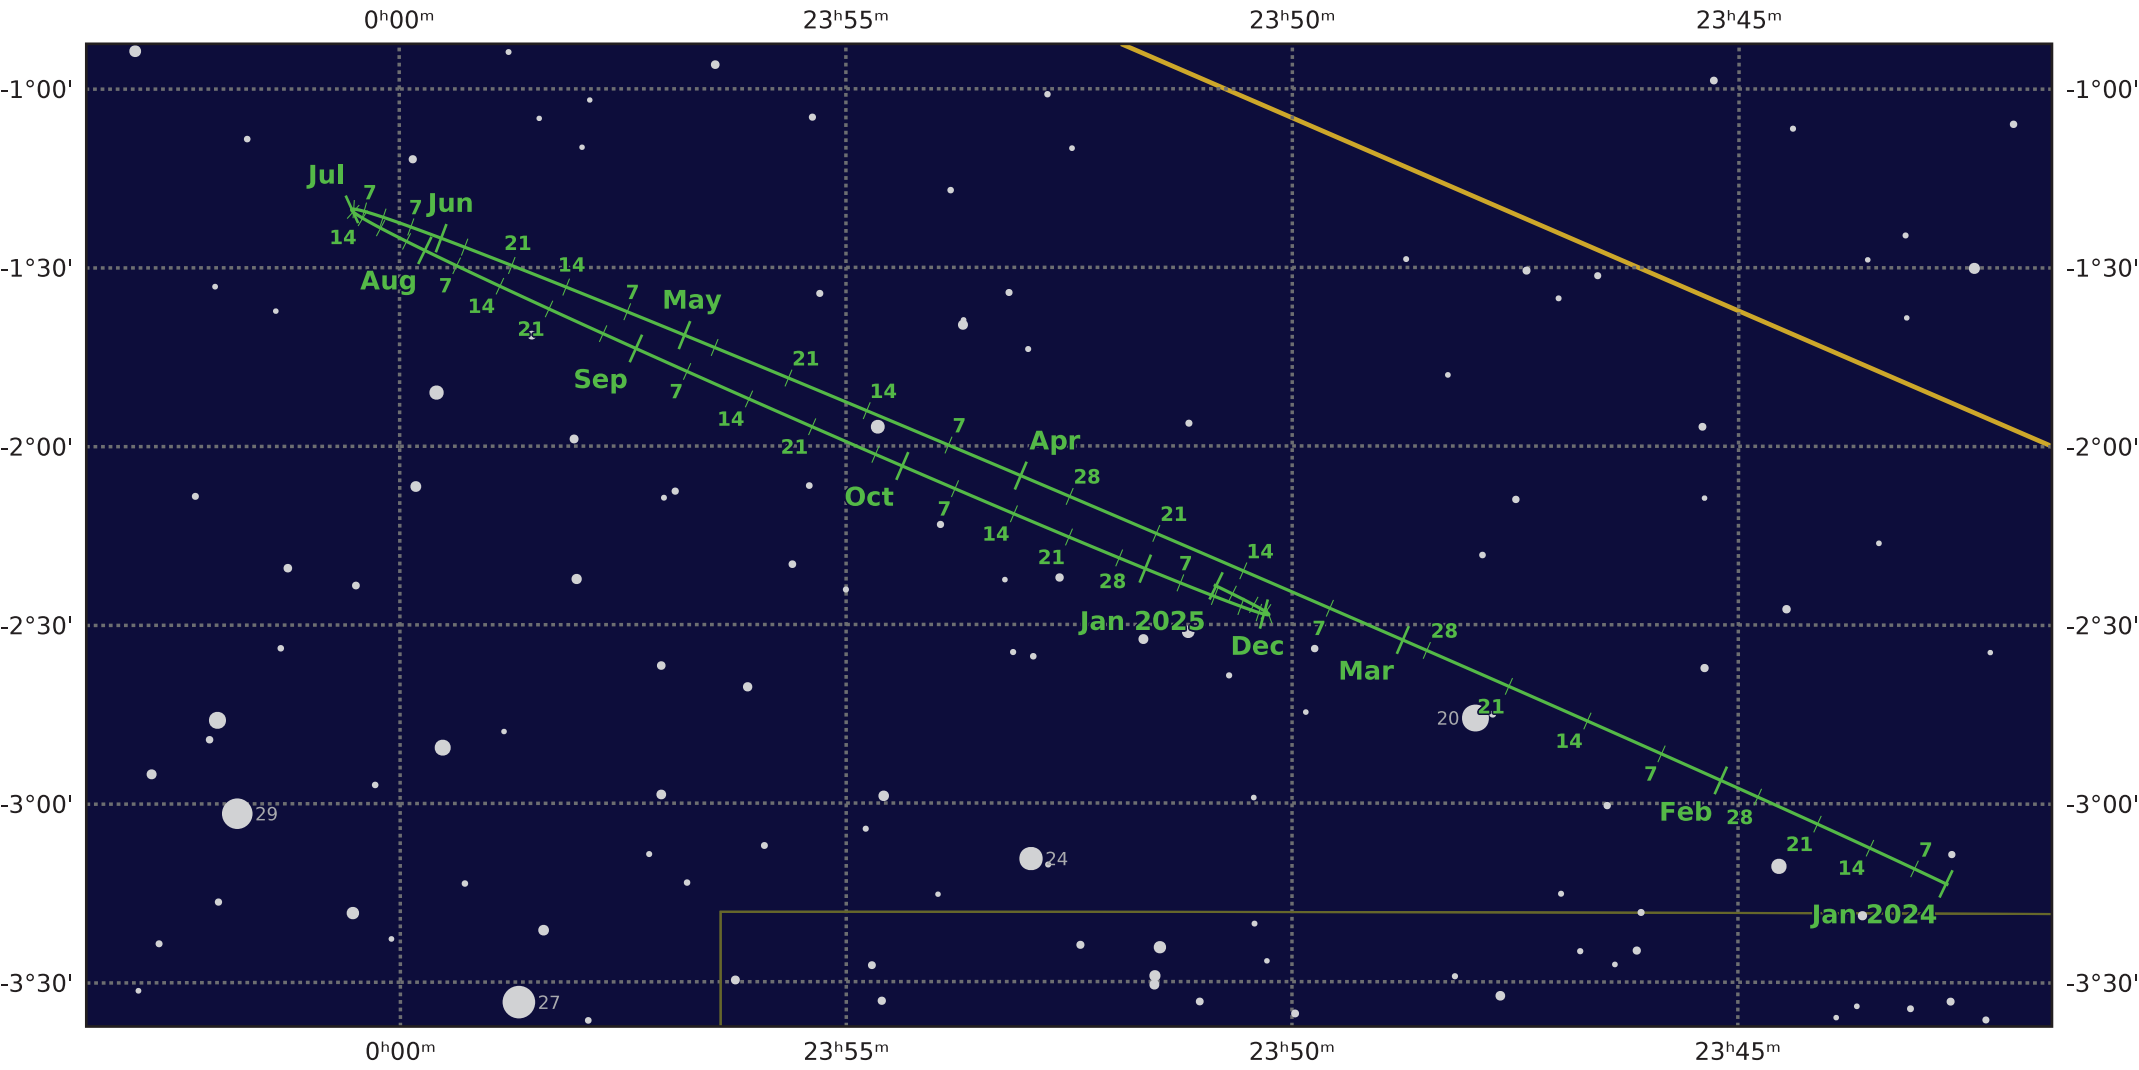

The path of Neptune in 2024

© Dominic Ford 2011-2020. Downloaded from <https://in-the-sky.org>

Magnitude scale: •10.5 •10.0 •9.5 •9.0 •8.5 •8.0 •7.5 •7.0 •6.5 •6.0 •5.5 •5.0 •4.5

— Ecliptic Plane — Galactic Plane