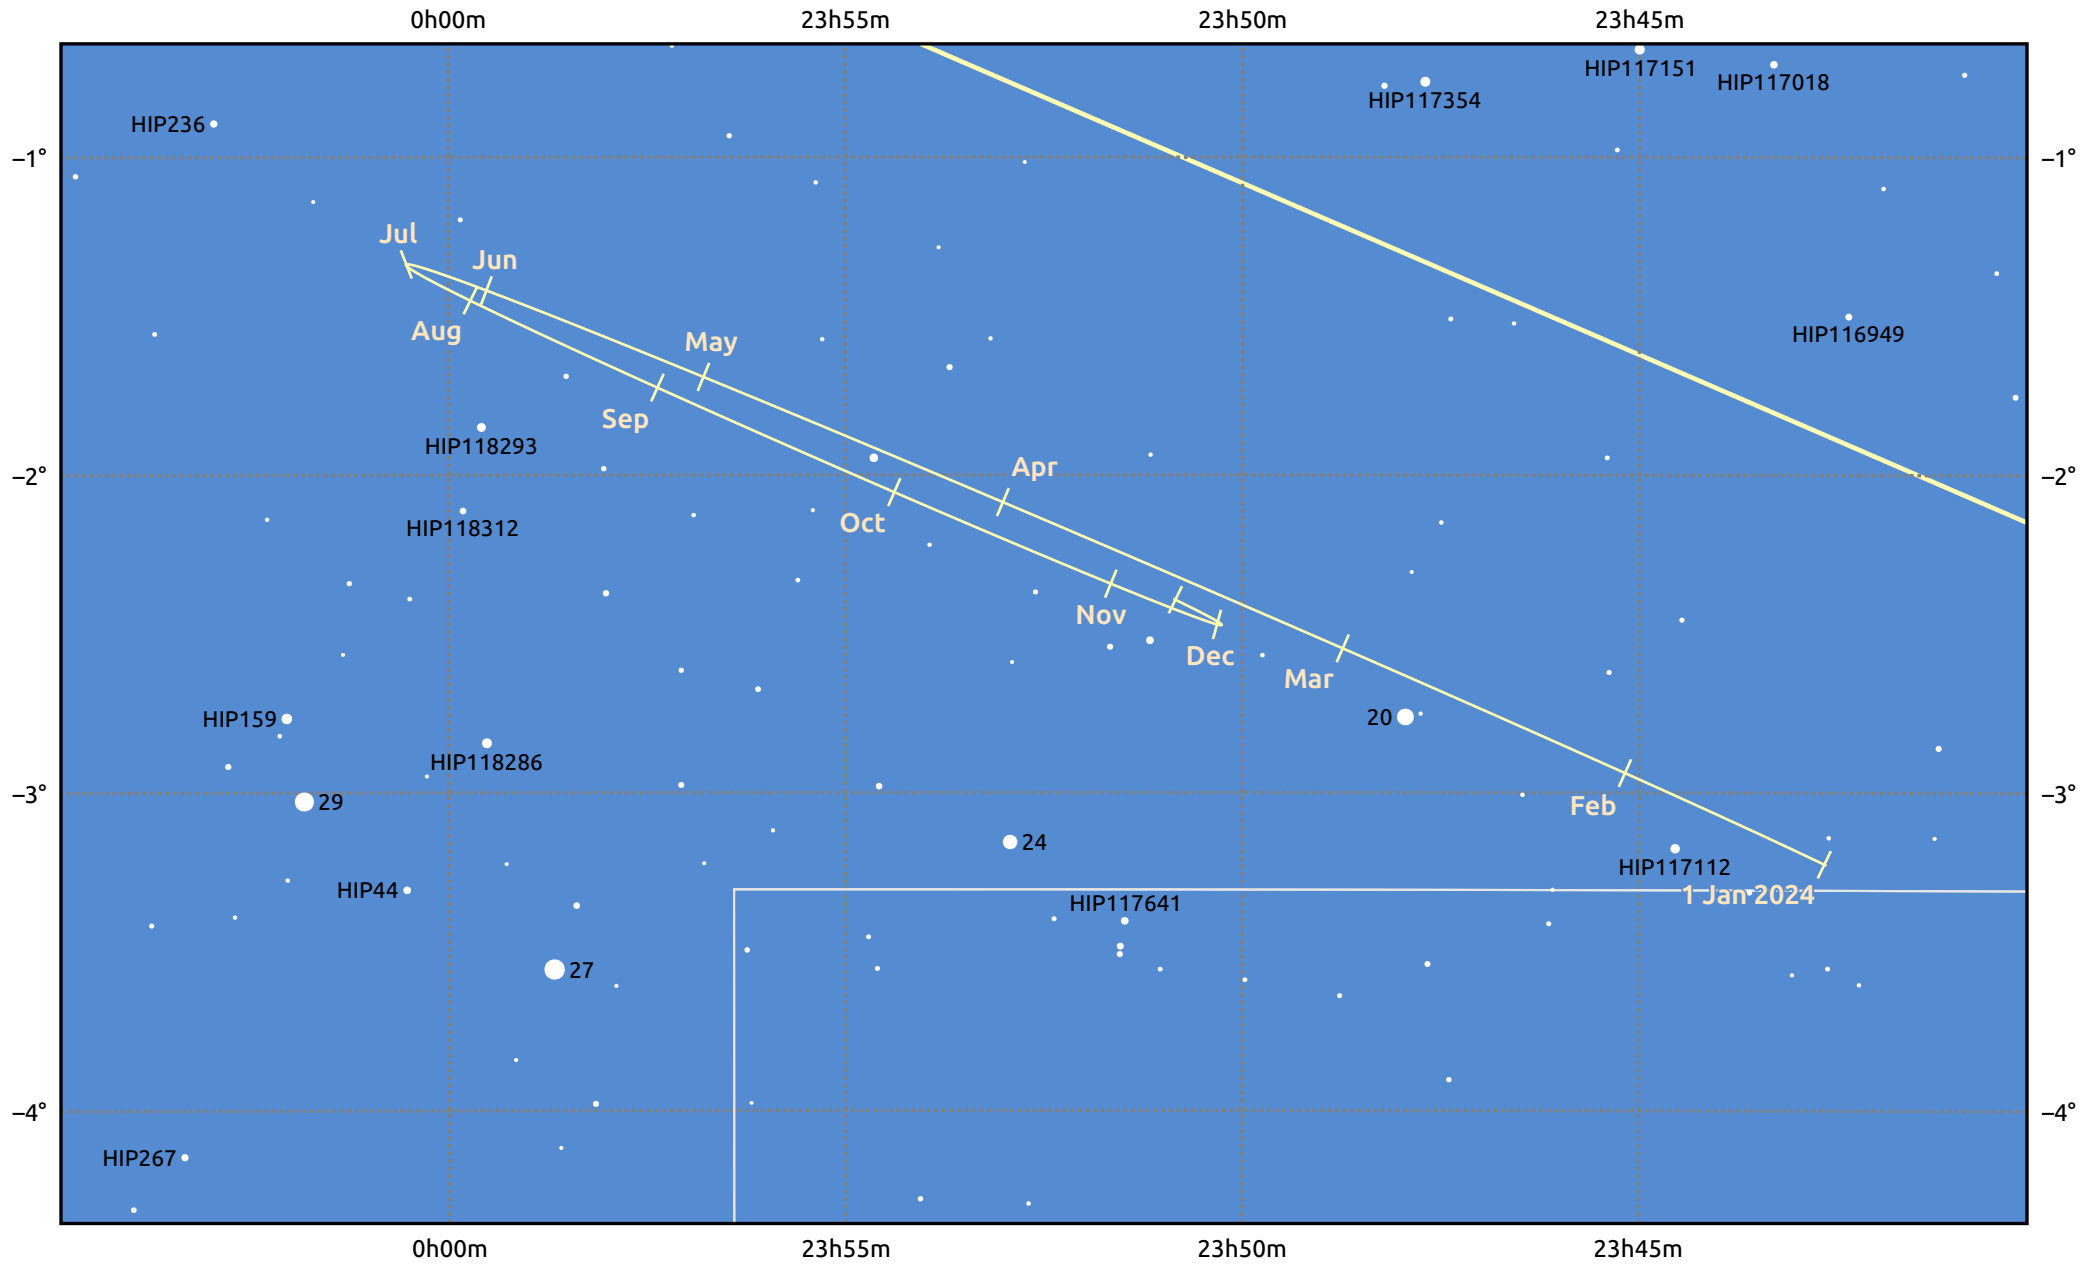

The path of Neptune in 2024

© Dominic Ford 2011–2025. Date markers placed at midnight UTC. Downloaded from <https://in-the-sky.org>

Magnitude scale: • 10.0 • 9.0 • 8.0 • 7.0 • 6.0 • 5.0 • 4.0

— Ecliptic Plane

Galaxy Bright nebula Open cluster Globular cluster Planetary nebula

| Date | Mag | Angular size |
|------------|-----|--------------|
| 2024 Jan 1 | 7.9 | 2.3" |
| 2024 Apr 1 | 8.0 | 2.2" |
| 2024 Jul 1 | 7.9 | 2.3" |
| 2024 Oct 1 | 7.8 | 2.4" |
| 2025 Jan 1 | 7.9 | 2.3" |