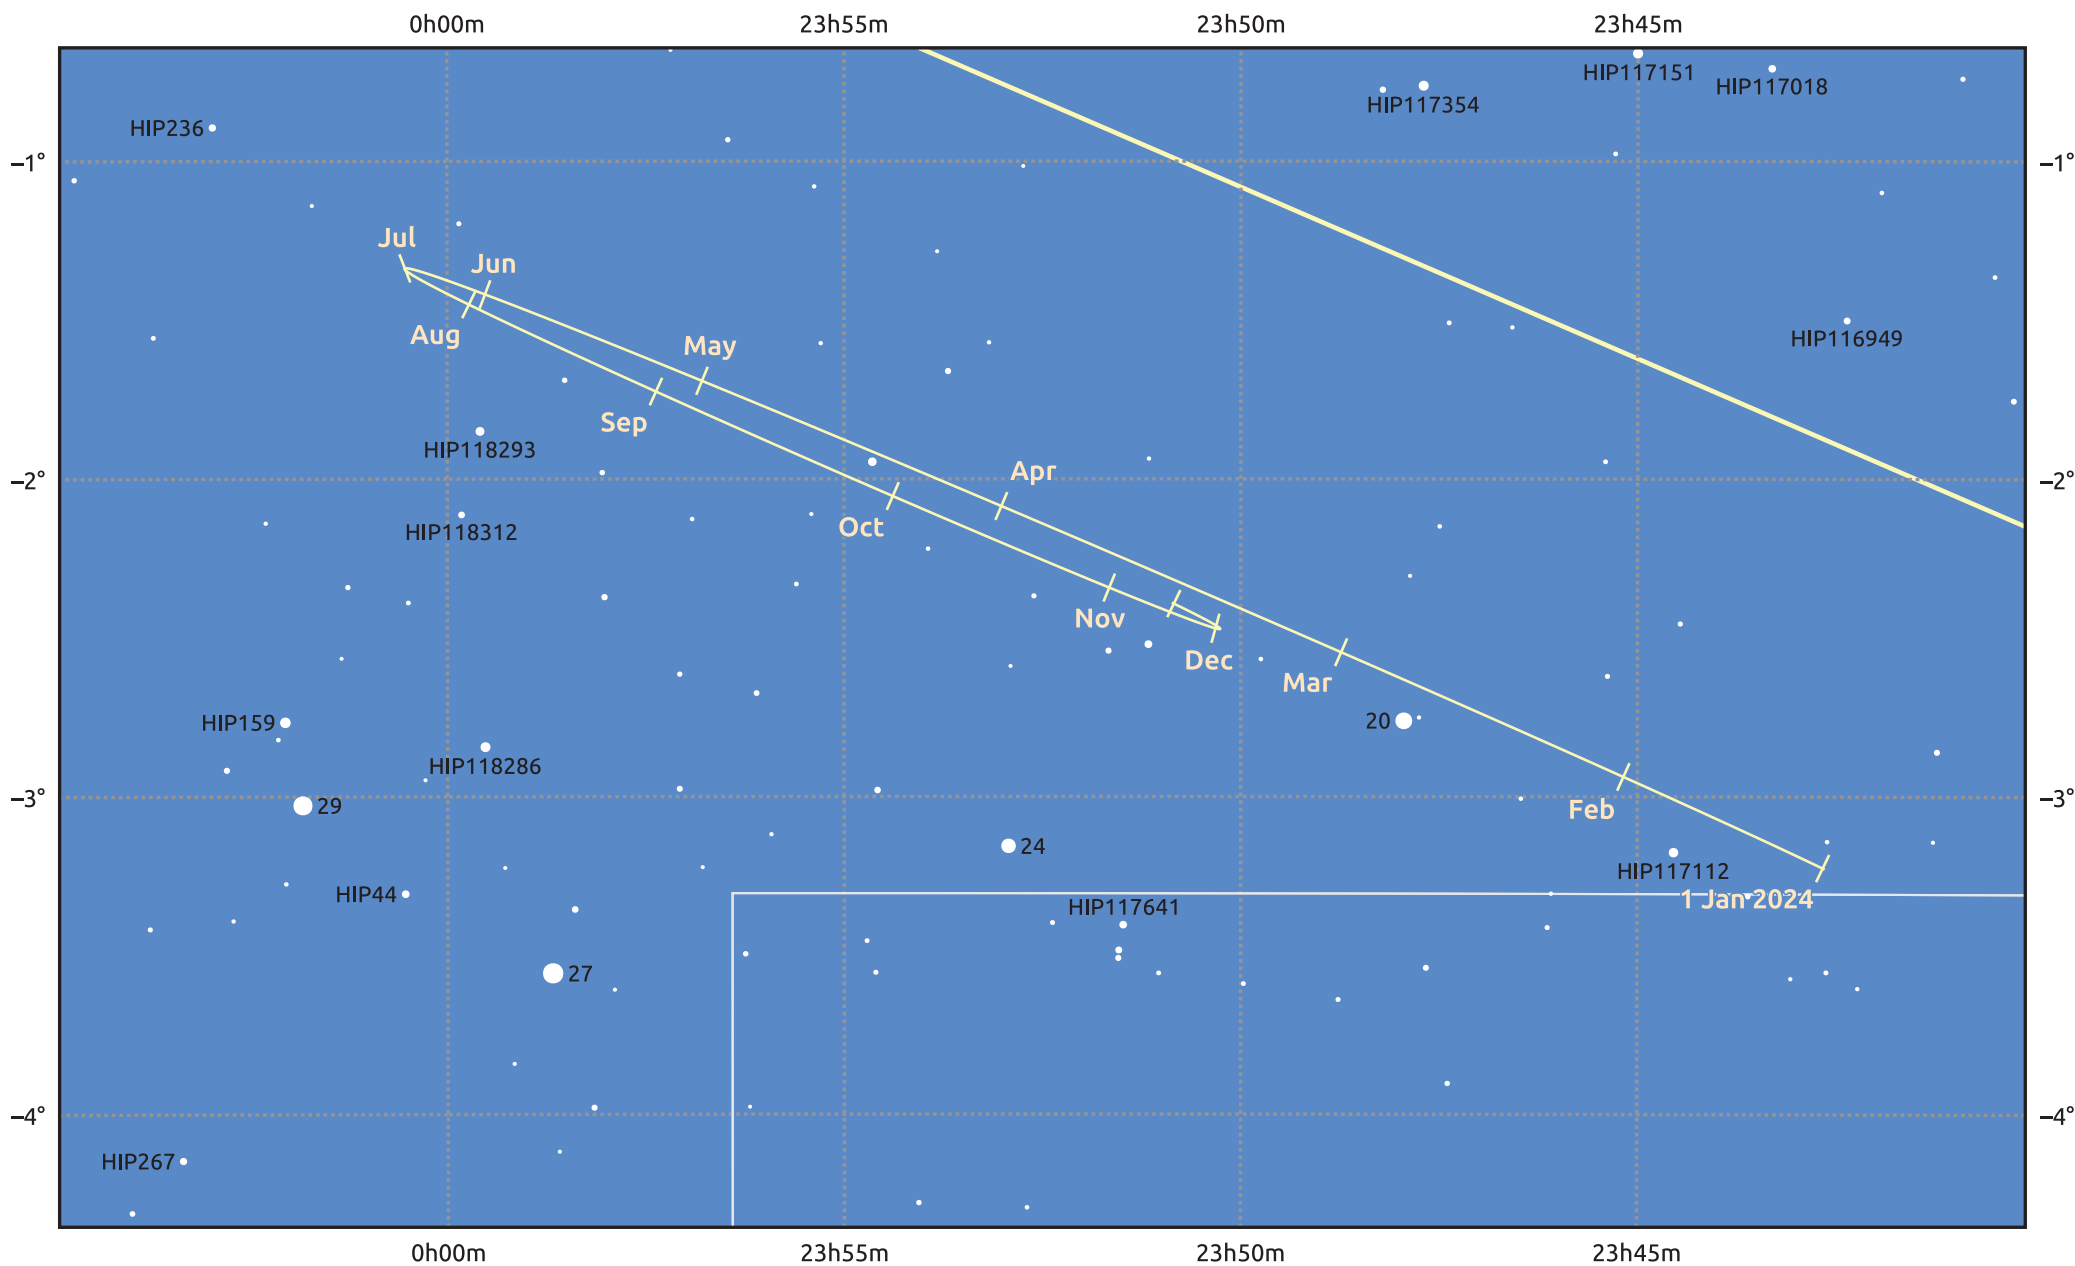

# The path of Neptune in 2024

© Dominic Ford 2011–2025. Date markers placed at midnight UTC. Downloaded from <https://in-the-sky.org>

Magnitude scale:  10.0  9.0  8.0  7.0  6.0  5.0  4.0

Ecliptic Plane

Galaxy  Bright nebula  Open cluster  Globular cluster  Planetary nebula

| Date       | Mag | Angular size |
|------------|-----|--------------|
| 2024 Jan 1 | 7.9 | 2.3"         |
| 2024 Apr 1 | 8.0 | 2.2"         |
| 2024 Jul 1 | 7.9 | 2.3"         |
| 2024 Oct 1 | 7.8 | 2.4"         |
| 2025 Jan 1 | 7.9 | 2.3"         |