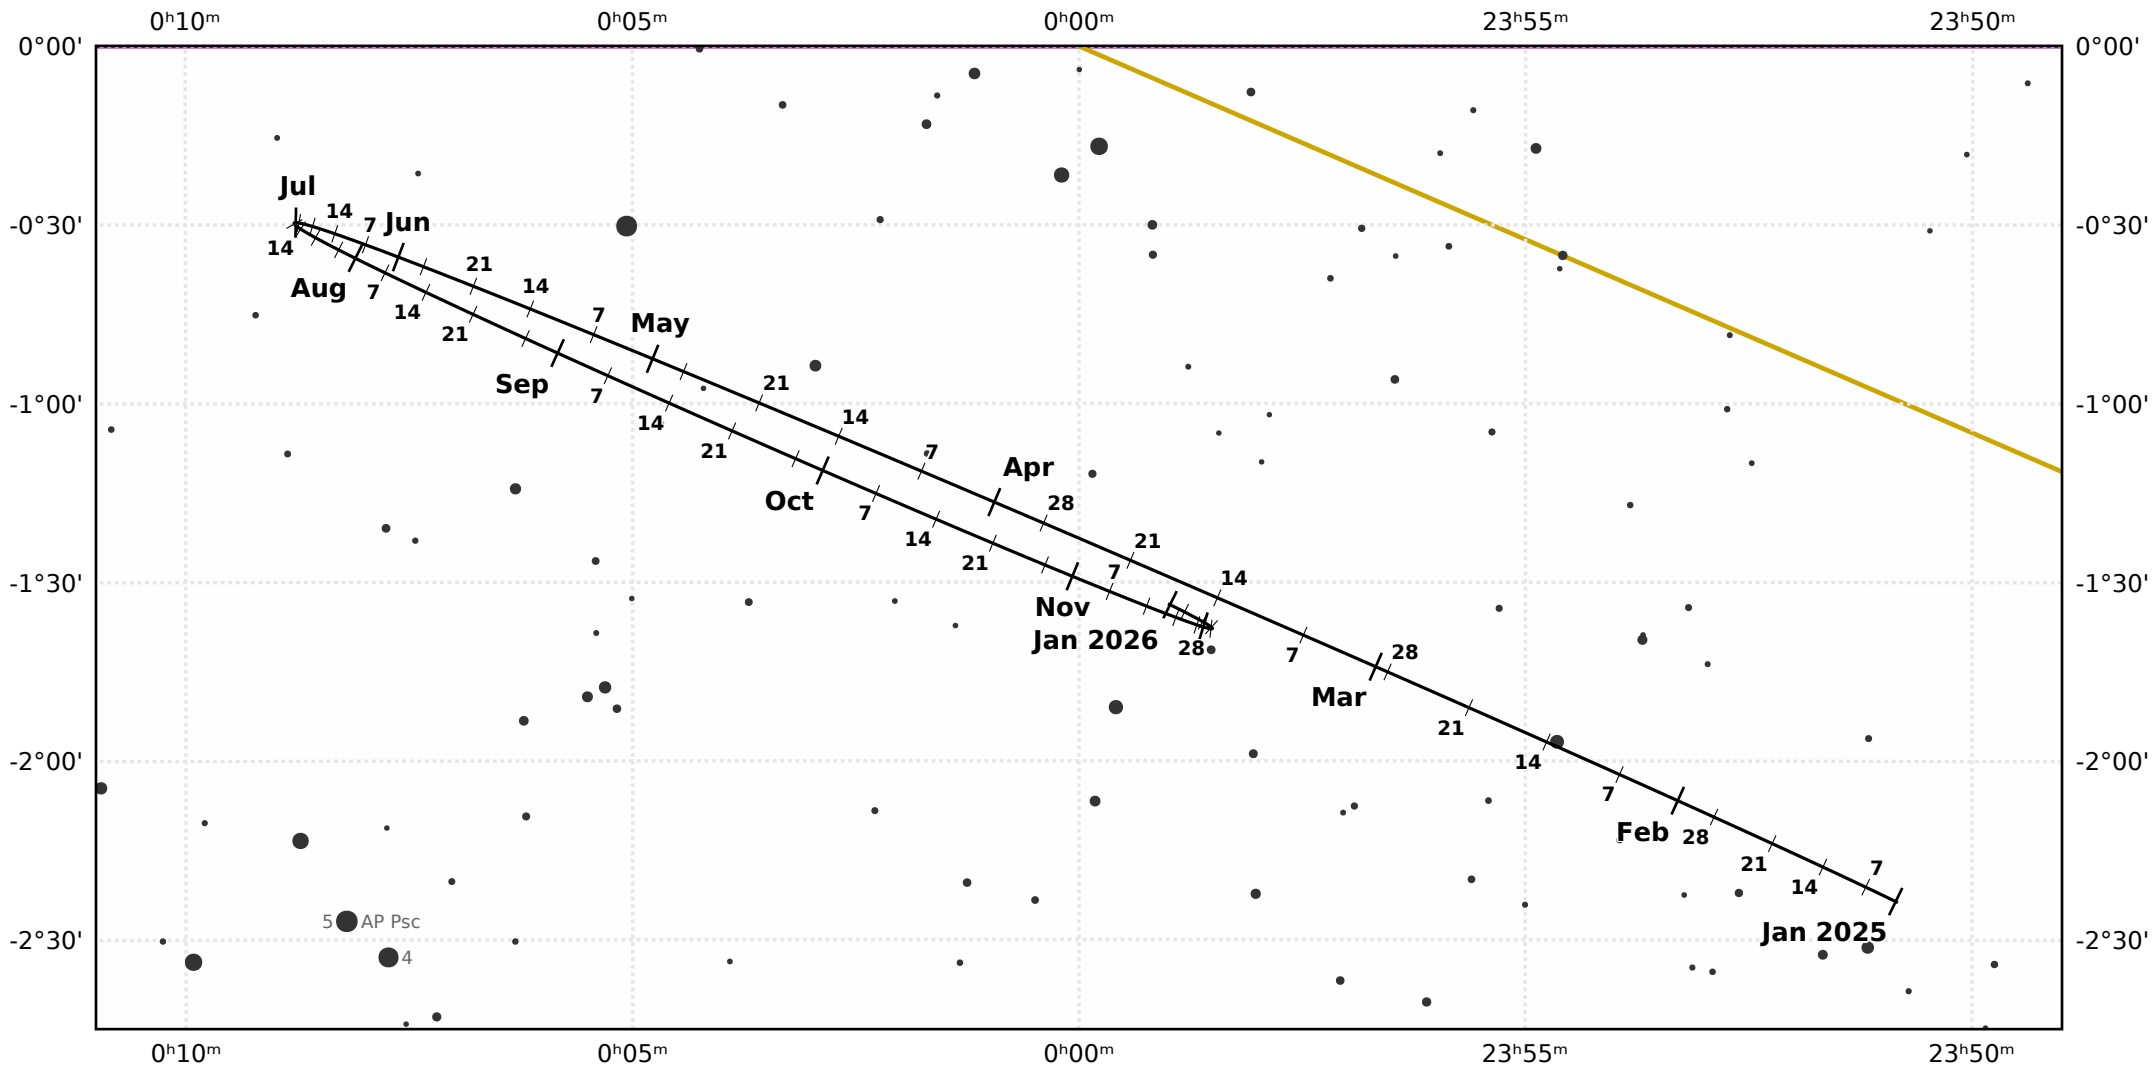

The path of Neptune in 2025

© Dominic Ford 2011-2020. Downloaded from <https://in-the-sky.org>

Magnitude scale: •10.5 •10.0 •9.5 •9.0 •8.5 •8.0 •7.5 •7.0 ●6.5 ●6.0

— The Equator

— Ecliptic Plane

— Galactic Plane