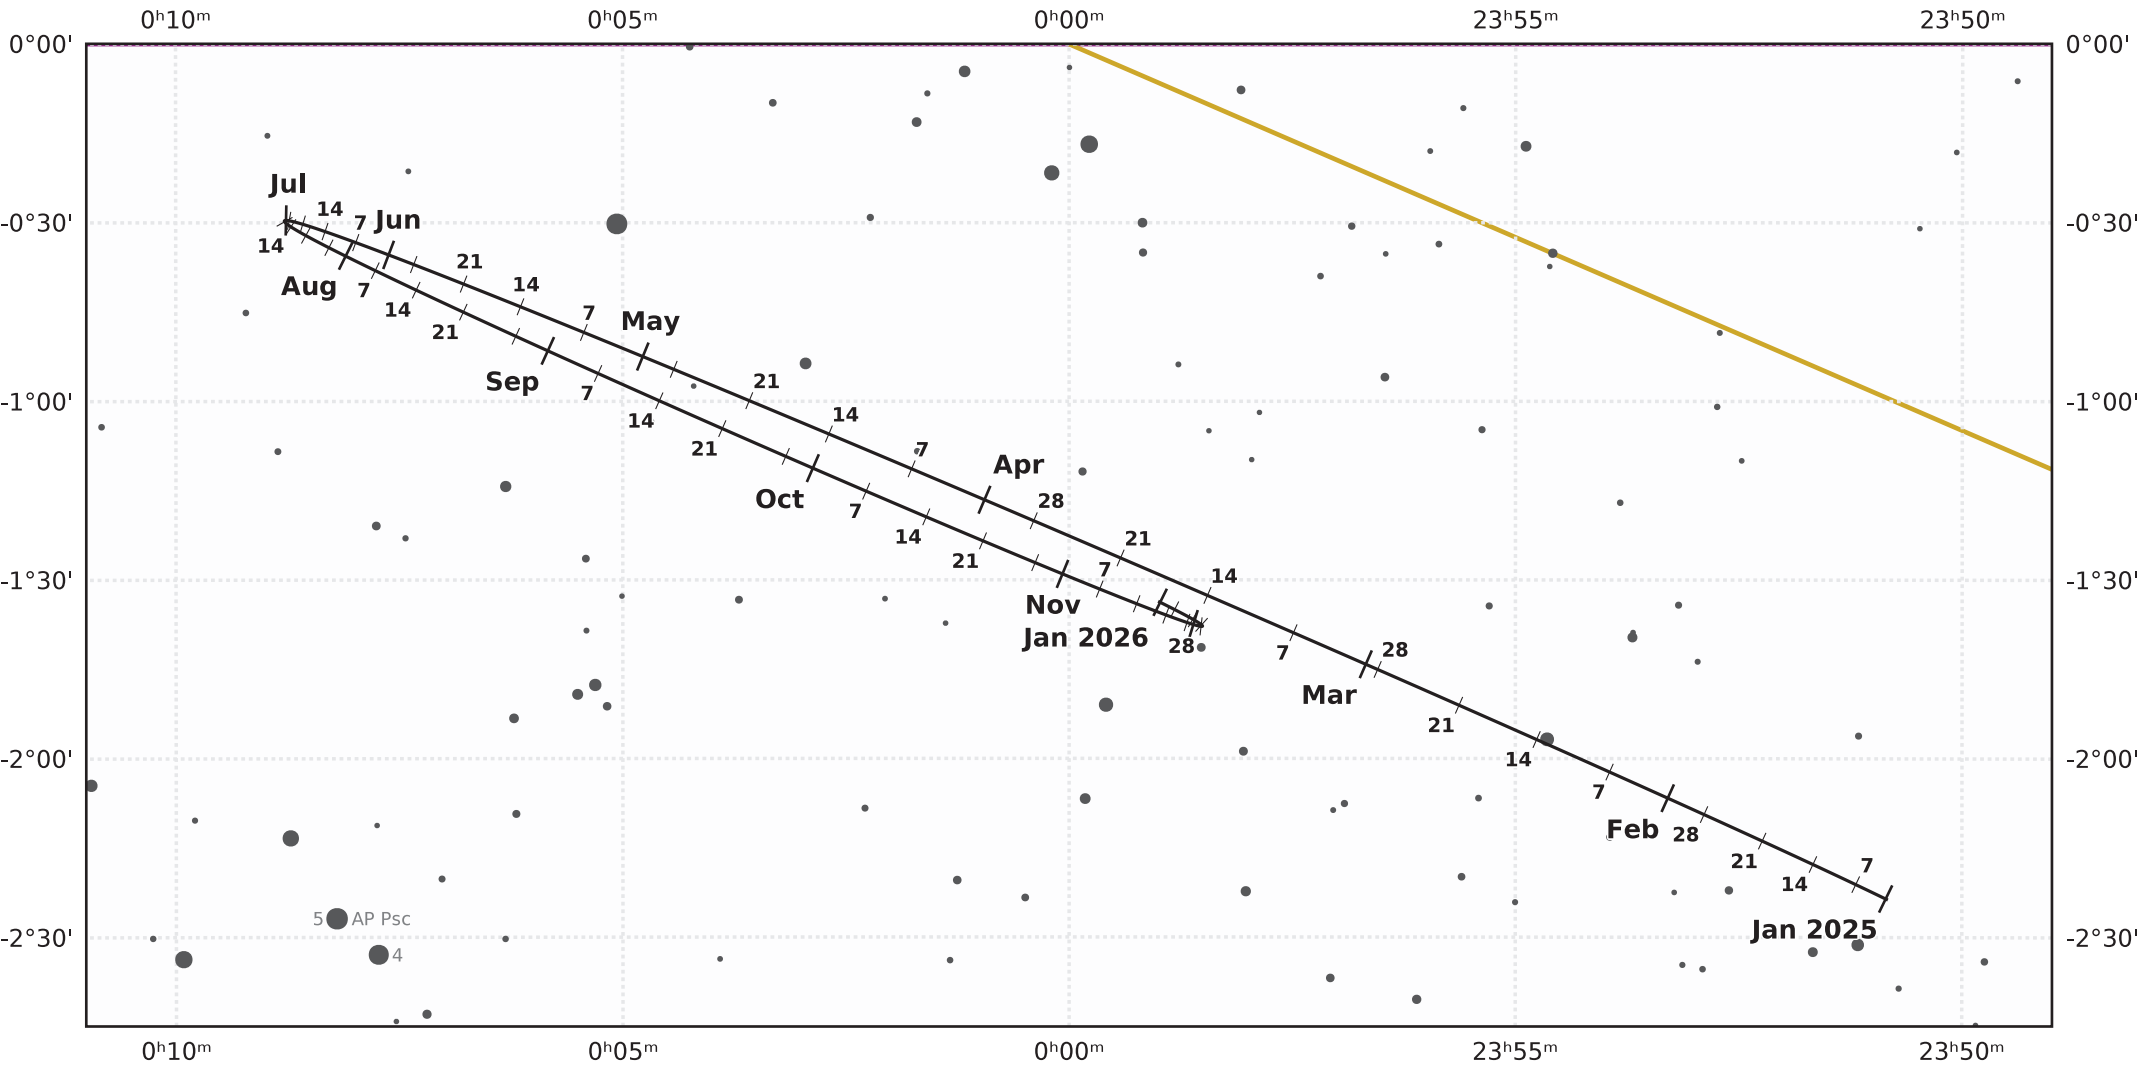

The path of Neptune in 2025

© Dominic Ford 2011-2020. Downloaded from <https://in-the-sky.org>

Magnitude scale: •10.5 •10.0 •9.5 •9.0 •8.5 •8.0 •7.5 ●7.0 ●6.5 ●6.0

— The Equator — Ecliptic Plane — Galactic Plane