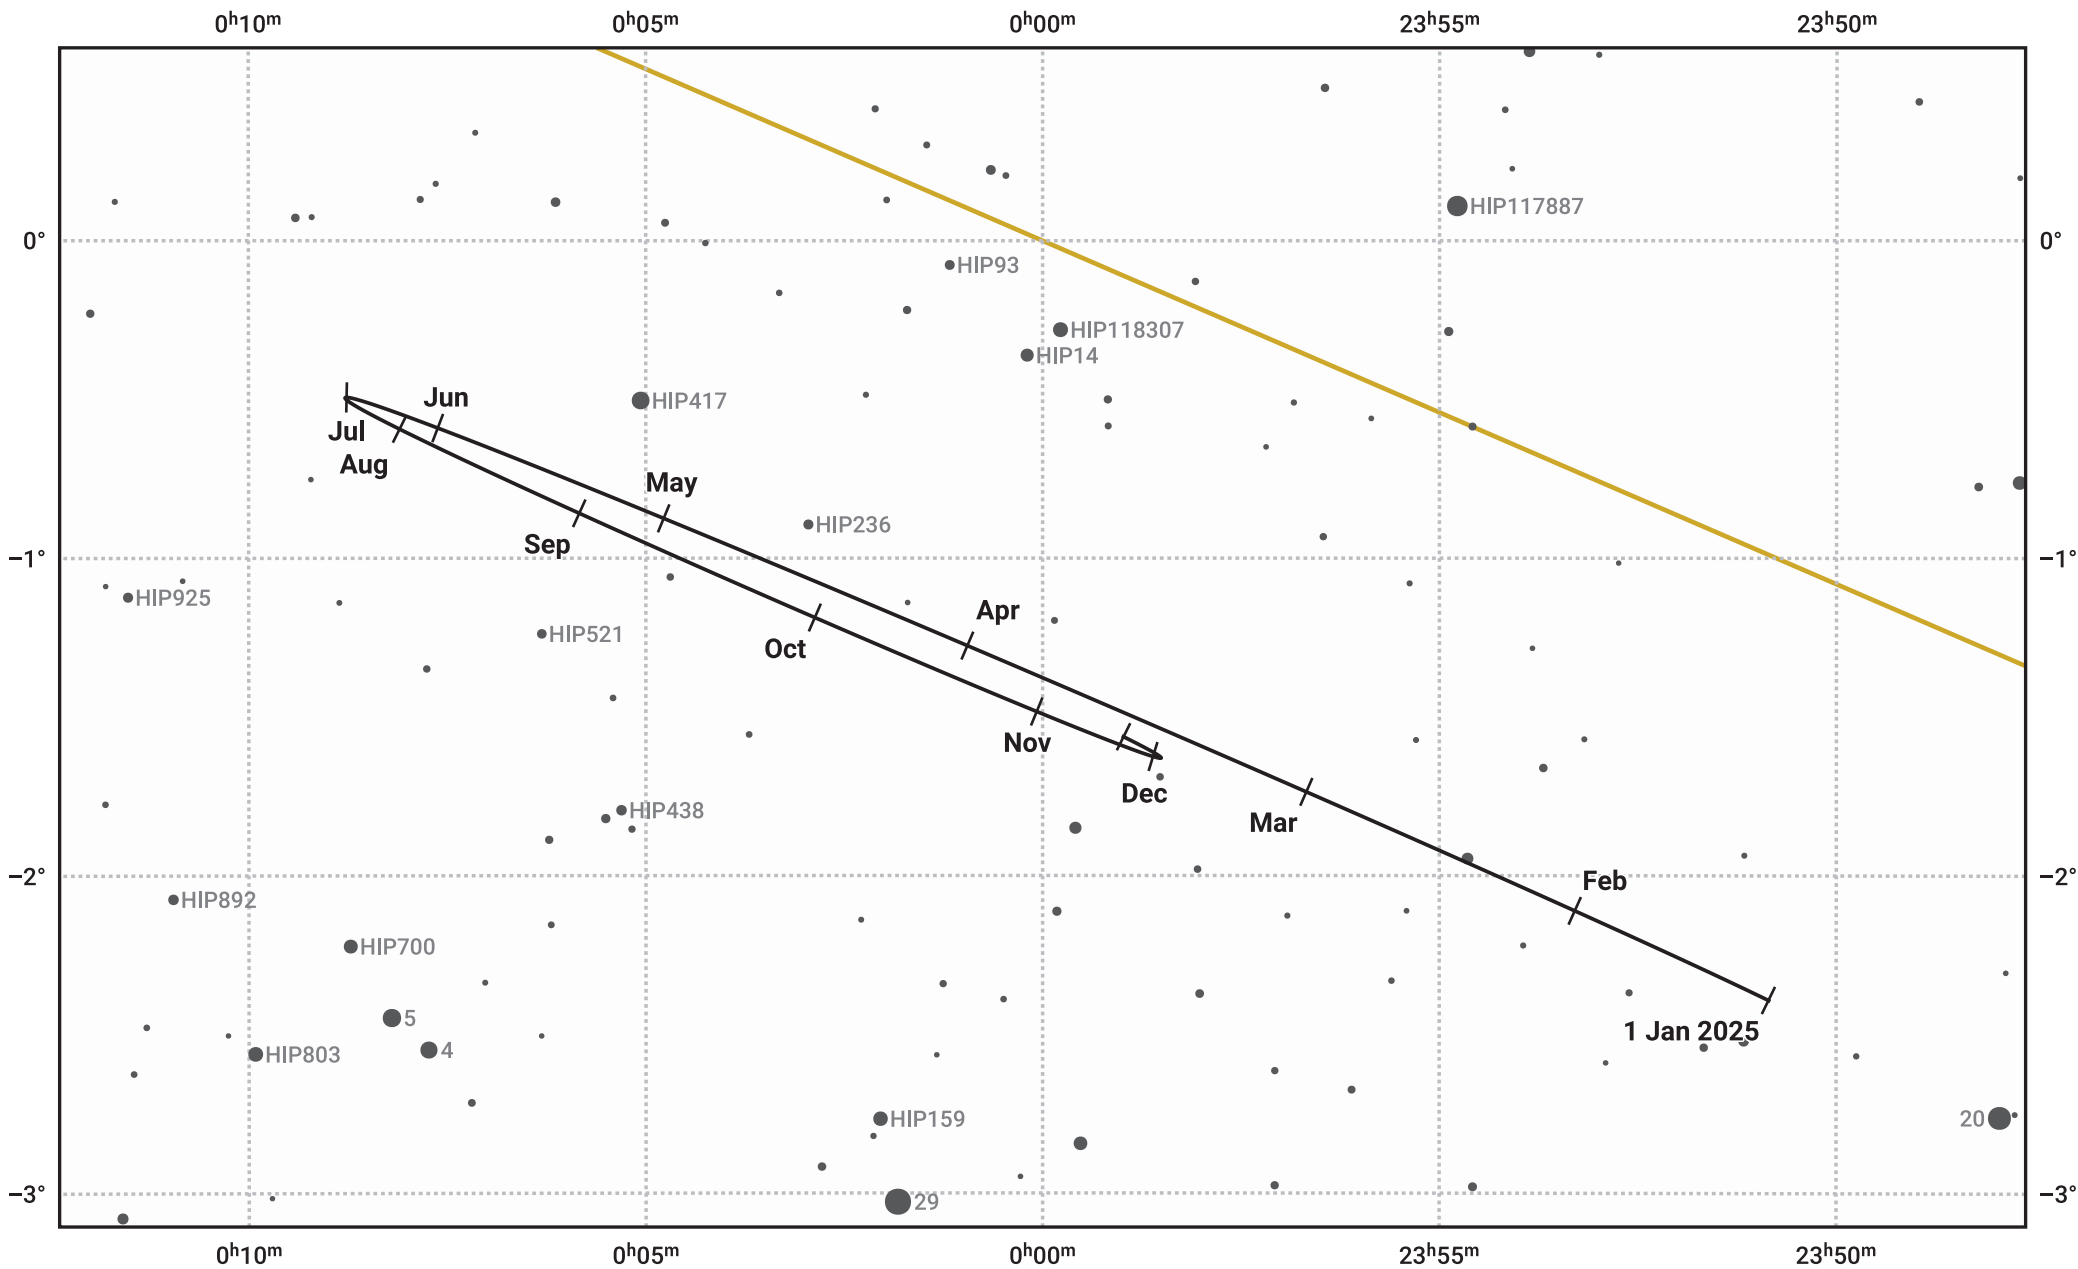

The path of Neptune in 2025

© Dominic Ford 2011–2024. Date markers placed at midnight UTC. Downloaded from <https://in-the-sky.org>

Magnitude scale: • 10.0 • 9.0 • 8.0 • 7.0 • 6.0 • 5.0

— Ecliptic Plane

- Galaxy
- Bright nebula
- Open cluster
- ⊕ Globular cluster

Date	Mag	Angular size
2025 Jan 1	7.9	2.3"
2025 Apr 1	8.0	2.2"
2025 Jul 1	7.9	2.3"
2025 Oct 1	7.8	2.4"
2026 Jan 1	7.9	2.3"