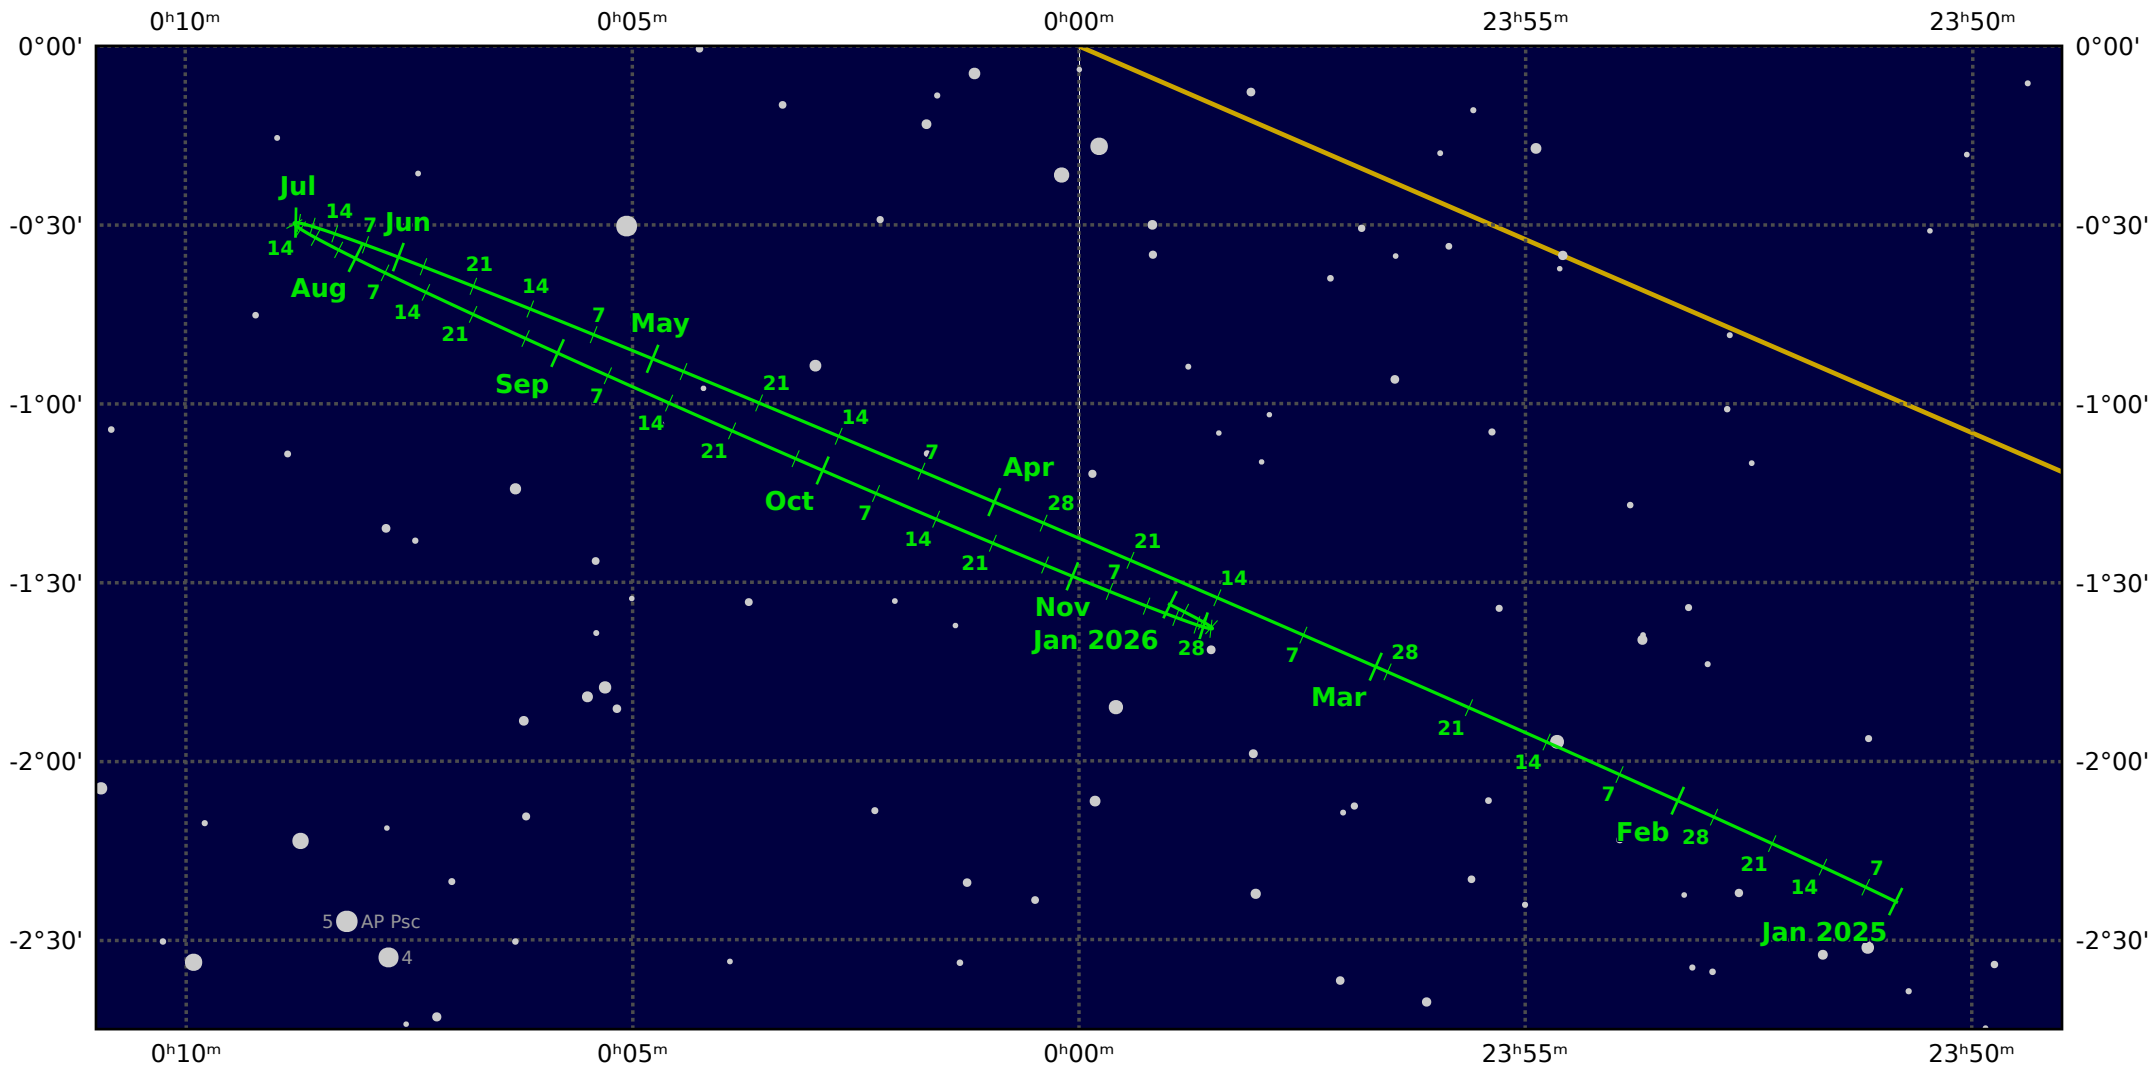

# The path of Neptune in 2025

© Dominic Ford 2011-2020. Downloaded from <https://in-the-sky.org>

Magnitude scale: •10.5 •10.0 •9.5 •9.0 •8.5 •8.0 •7.5 •7.0 •6.5 •6.0

— Ecliptic Plane — Galactic Plane