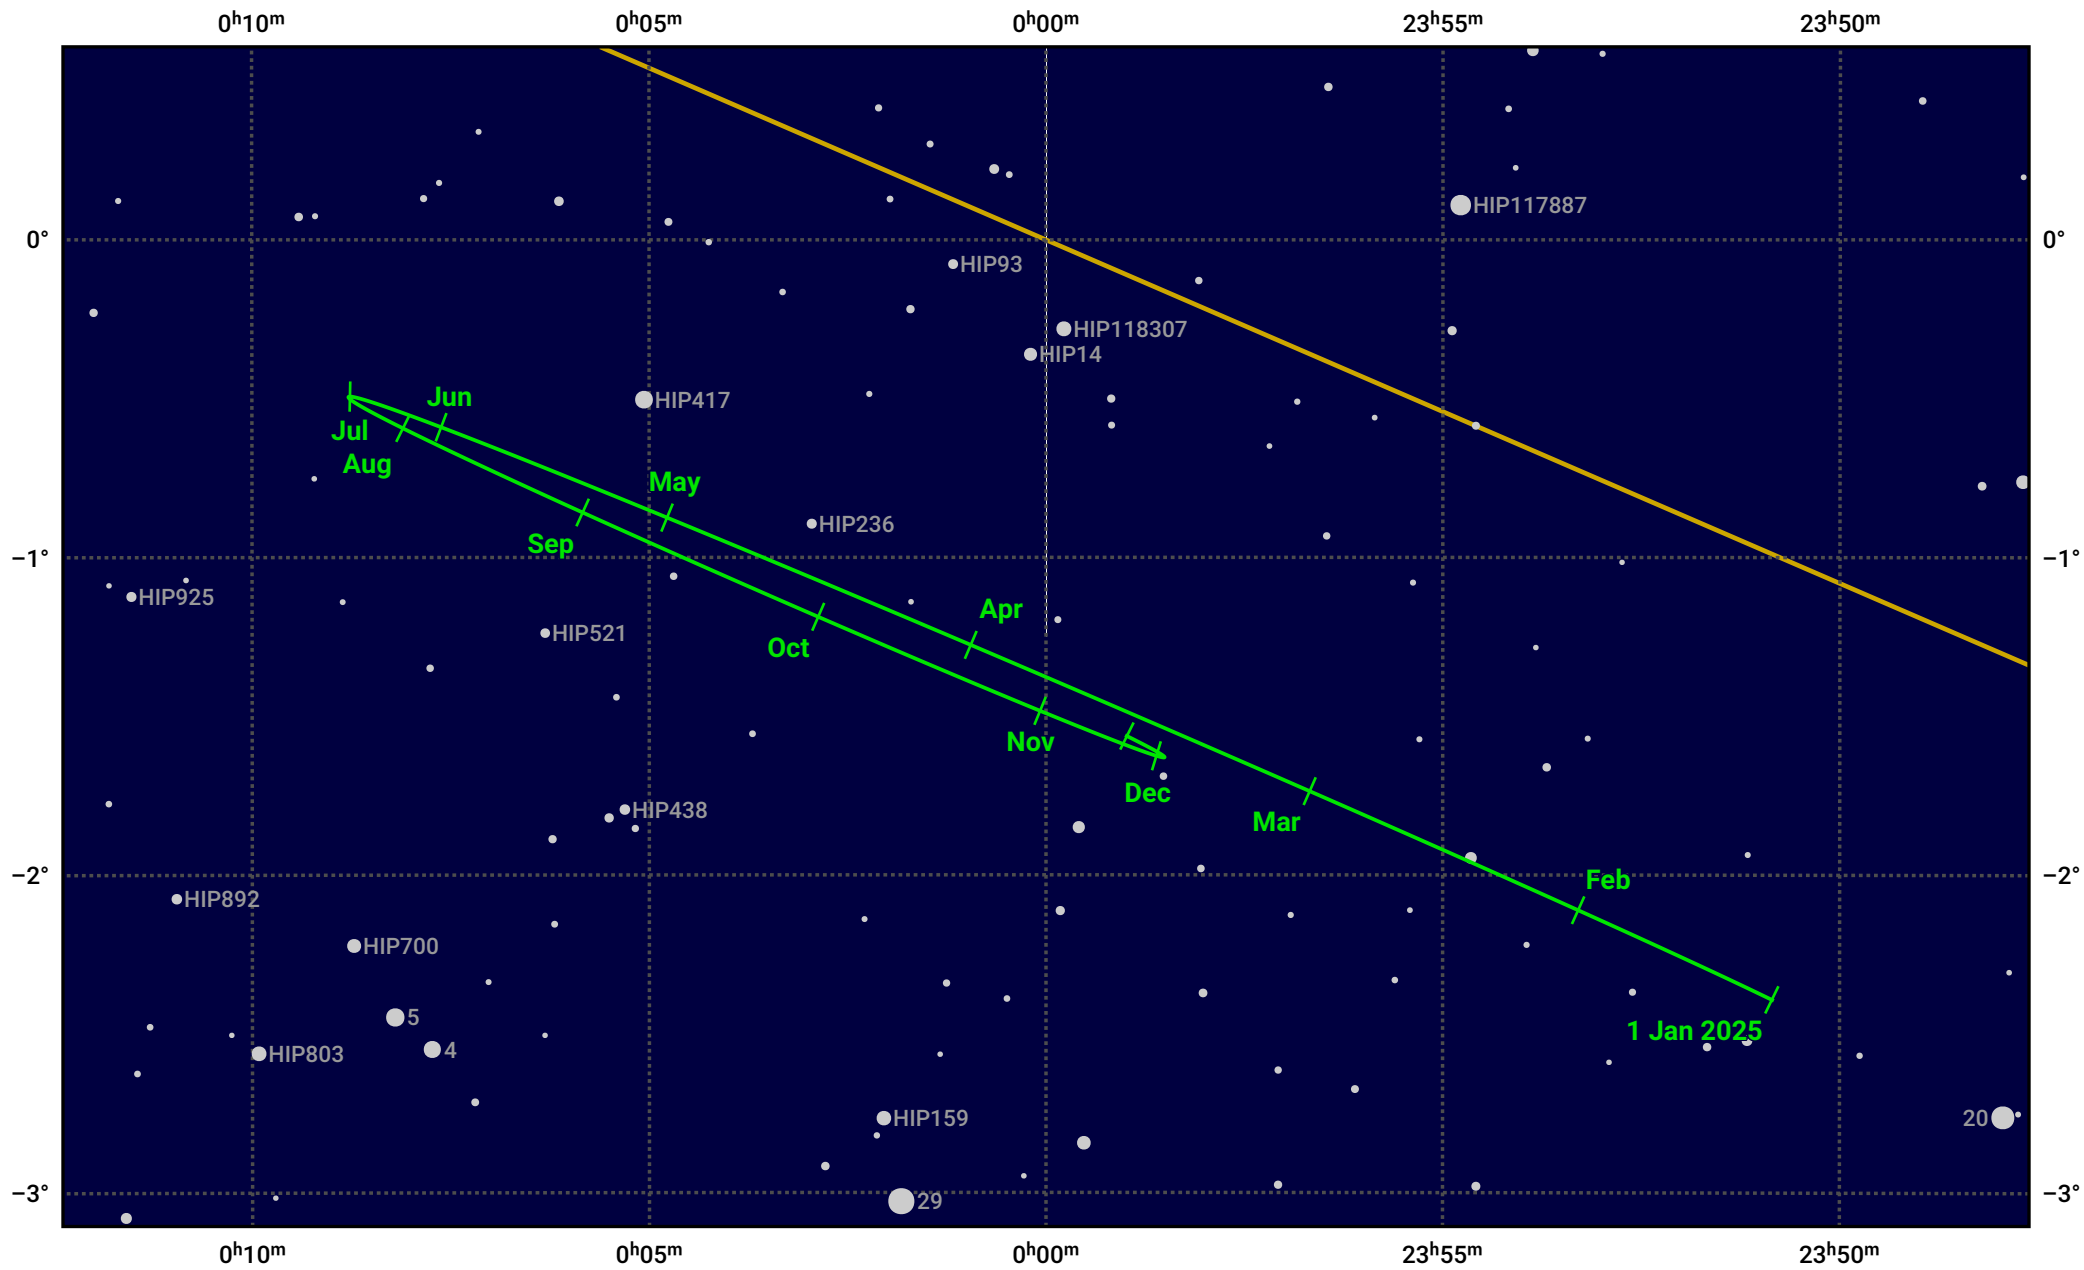

# The path of Neptune in 2025

© Dominic Ford 2011–2024. Date markers placed at midnight UTC. Downloaded from <https://in-the-sky.org>

Magnitude scale: • 10.0 • 9.0 • 8.0 • 7.0 • 6.0 • 5.0

— Ecliptic Plane

● Galaxy   
 ■ Bright nebula   
 ● Open cluster   
 ● Globular cluster

Date	Mag	Angular size
2025 Jan 1	7.9	2.3"
2025 Apr 1	8.0	2.2"
2025 Jul 1	7.9	2.3"
2025 Oct 1	7.8	2.4"
2026 Jan 1	7.9	2.3"