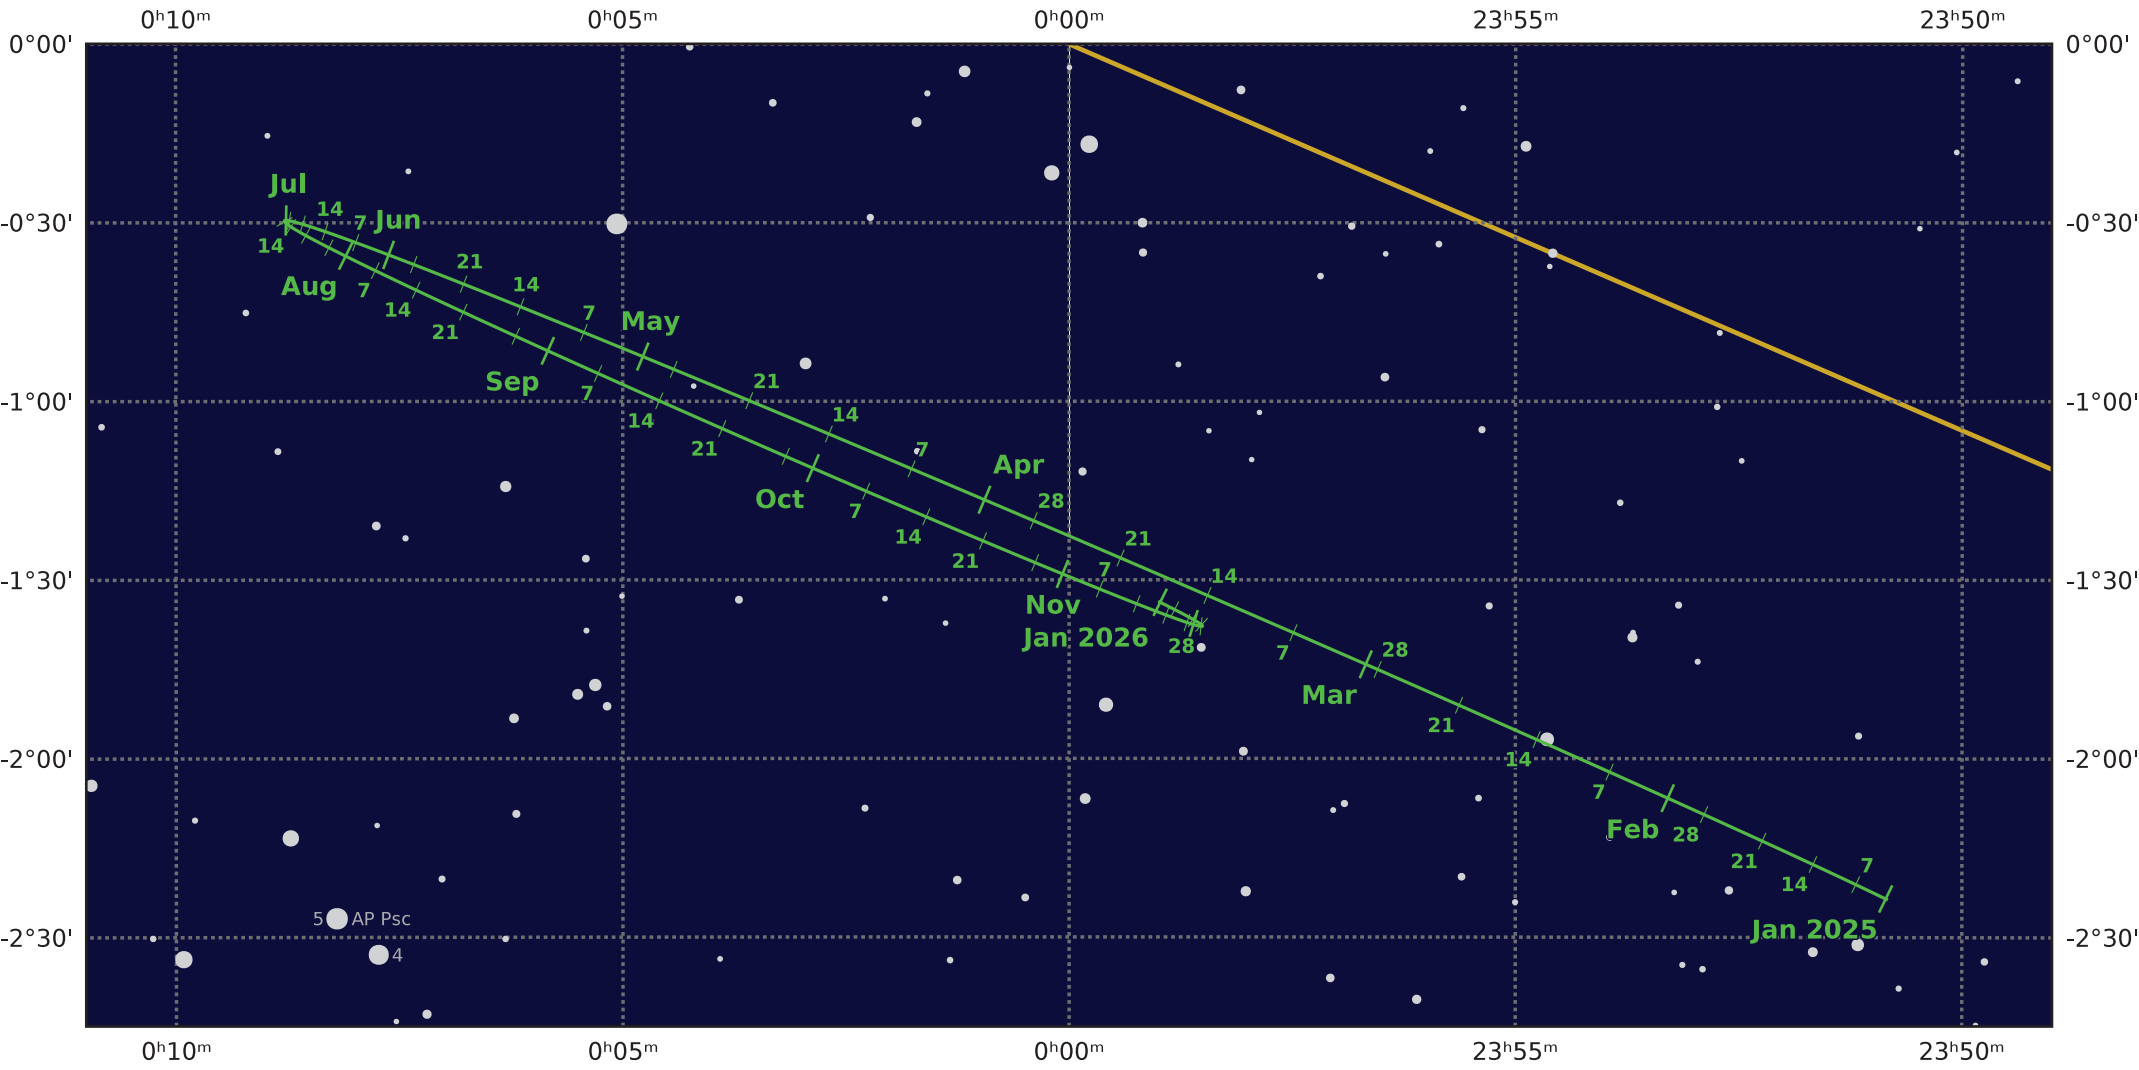

The path of Neptune in 2025

© Dominic Ford 2011-2020. Downloaded from <https://in-the-sky.org>

Magnitude scale: ● 10.5 ● 10.0 ● 9.5 ● 9.0 ● 8.5 ● 8.0 ● 7.5 ● 7.0 ● 6.5 ● 6.0

— Ecliptic Plane — Galactic Plane