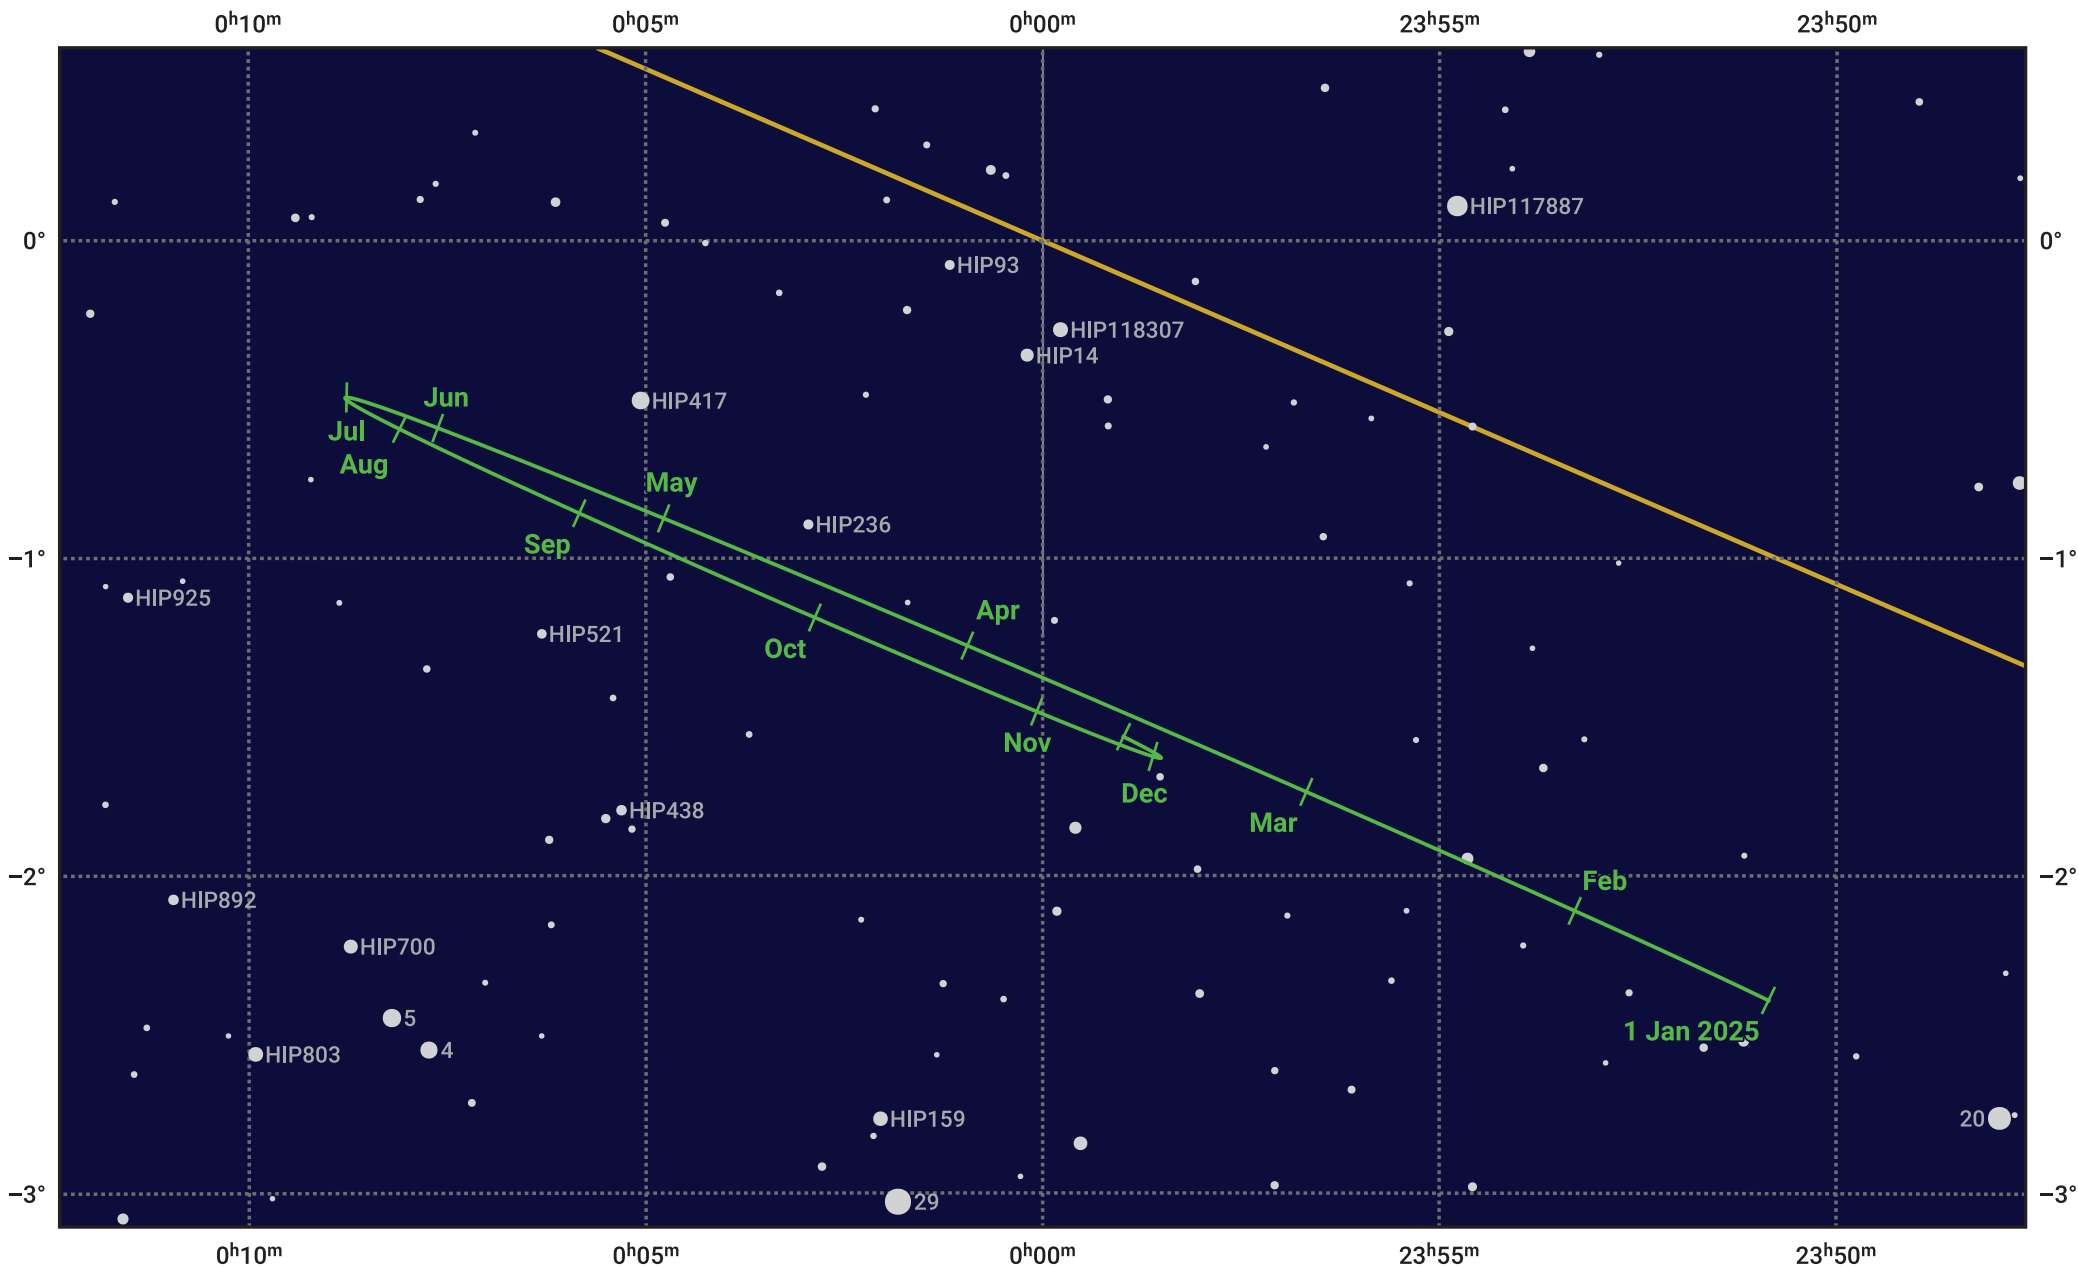

The path of Neptune in 2025

© Dominic Ford 2011–2024. Date markers placed at midnight UTC. Downloaded from <https://in-the-sky.org>

Magnitude scale: 10.0 9.0 8.0 7.0 6.0 5.0

Ecliptic Plane

- Galaxy
- Bright nebula
- Open cluster
- + Globular cluster

Date	Mag	Angular size
2025 Jan 1	7.9	2.3"
2025 Apr 1	8.0	2.2"
2025 Jul 1	7.9	2.3"
2025 Oct 1	7.8	2.4"
2026 Jan 1	7.9	2.3"