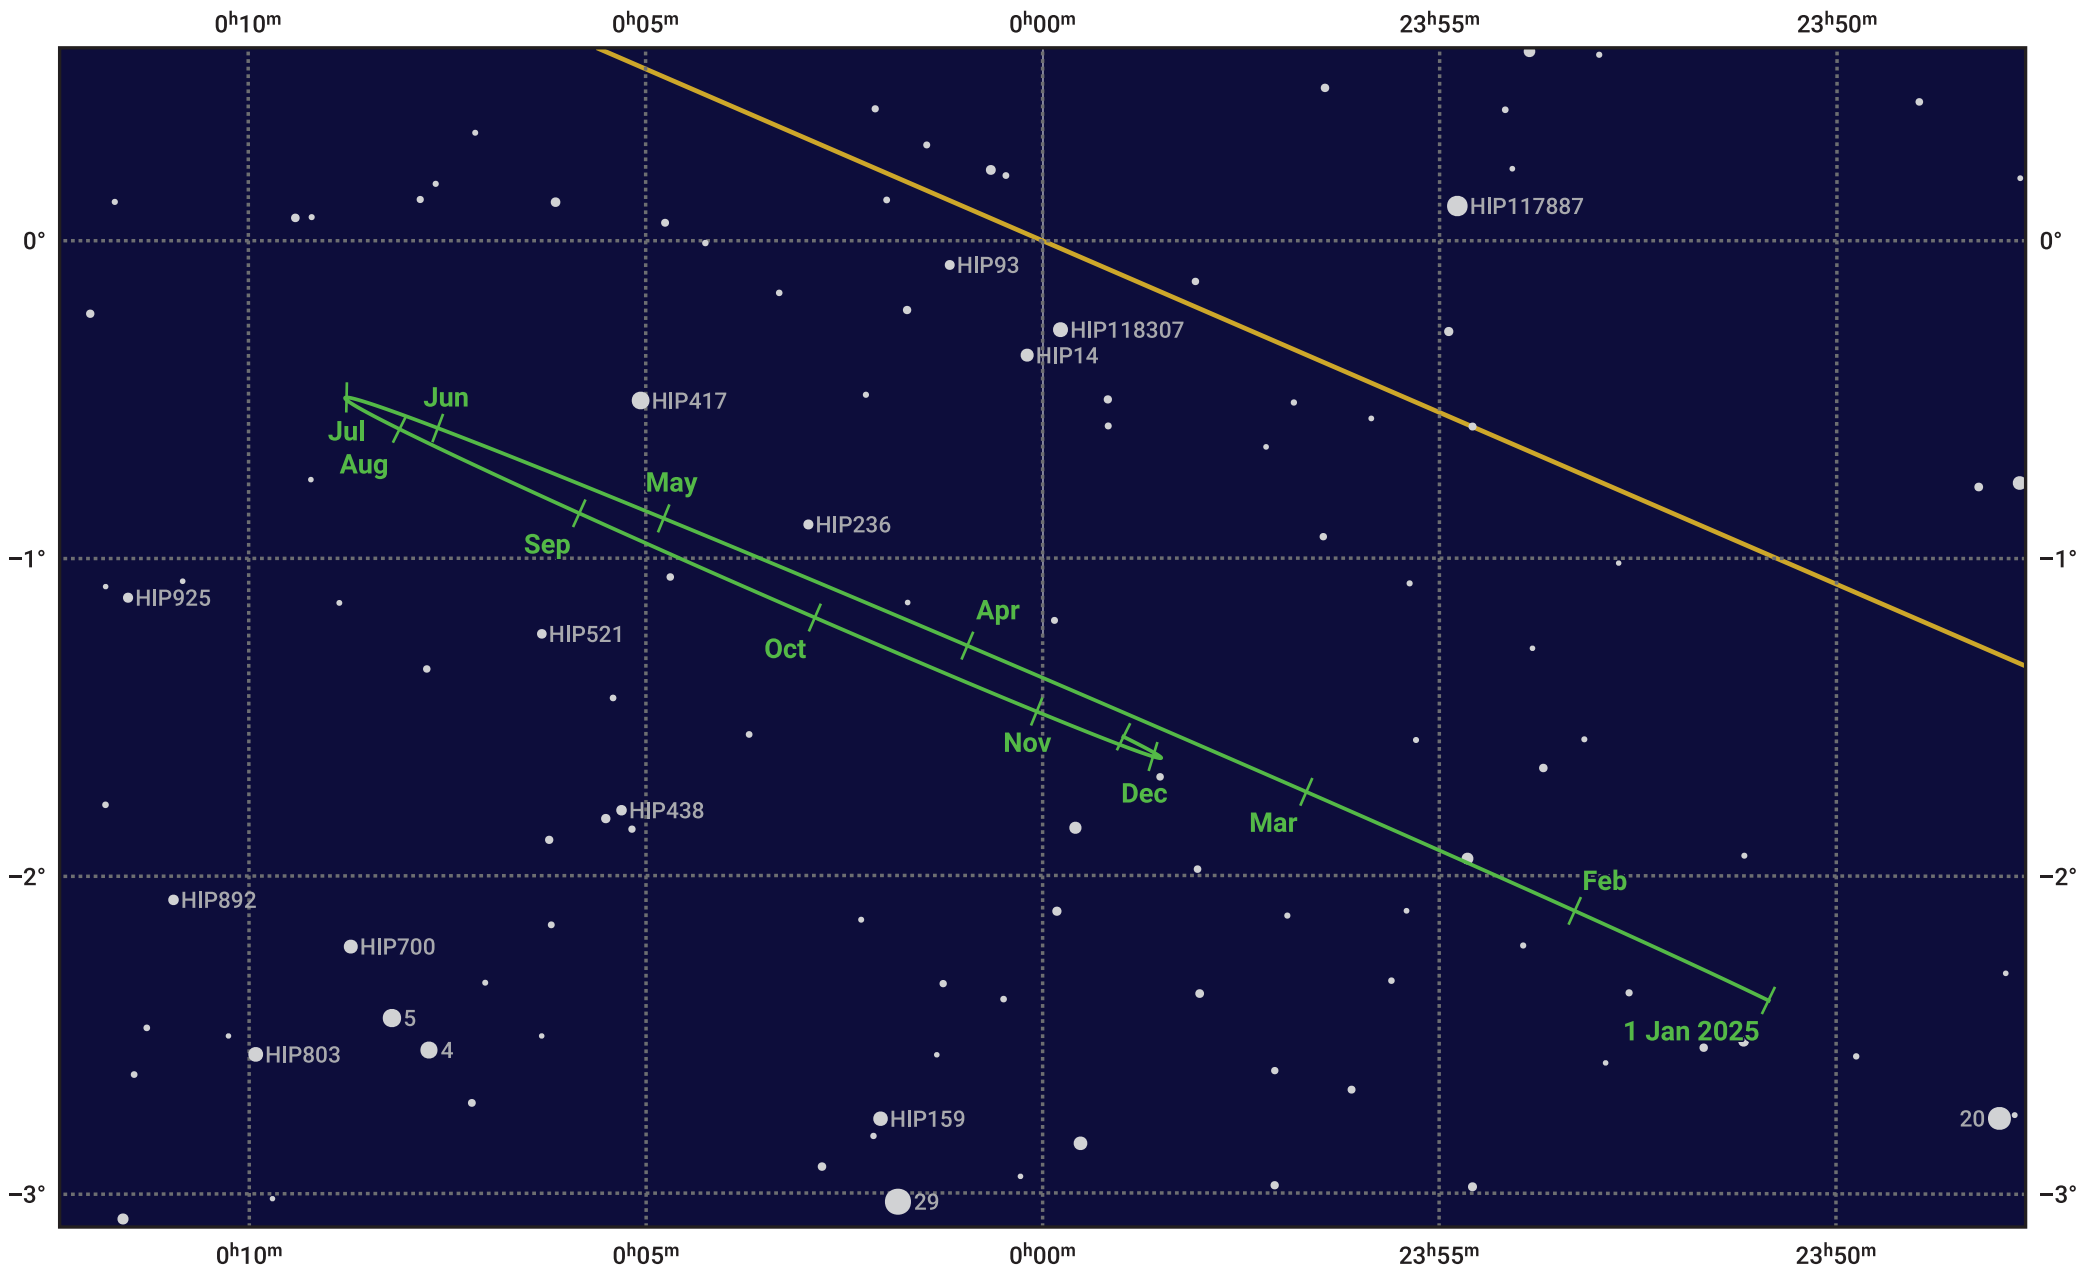

The path of Neptune in 2025

© Dominic Ford 2011–2023. Date markers placed at midnight UTC. Downloaded from <https://in-the-sky.org>

Magnitude scale: 10.0 9.0 8.0 7.0 6.0 5.0

Ecliptic Plane

- Galaxy
- Bright nebula
- Open cluster
- + Globular cluster

Date	Mag	Angular size
2025 Jan 1	7.9	2.3"
2025 Apr 1	8.0	2.2"
2025 Jul 1	7.9	2.3"
2025 Oct 1	7.8	2.4"
2026 Jan 1	7.9	2.3"