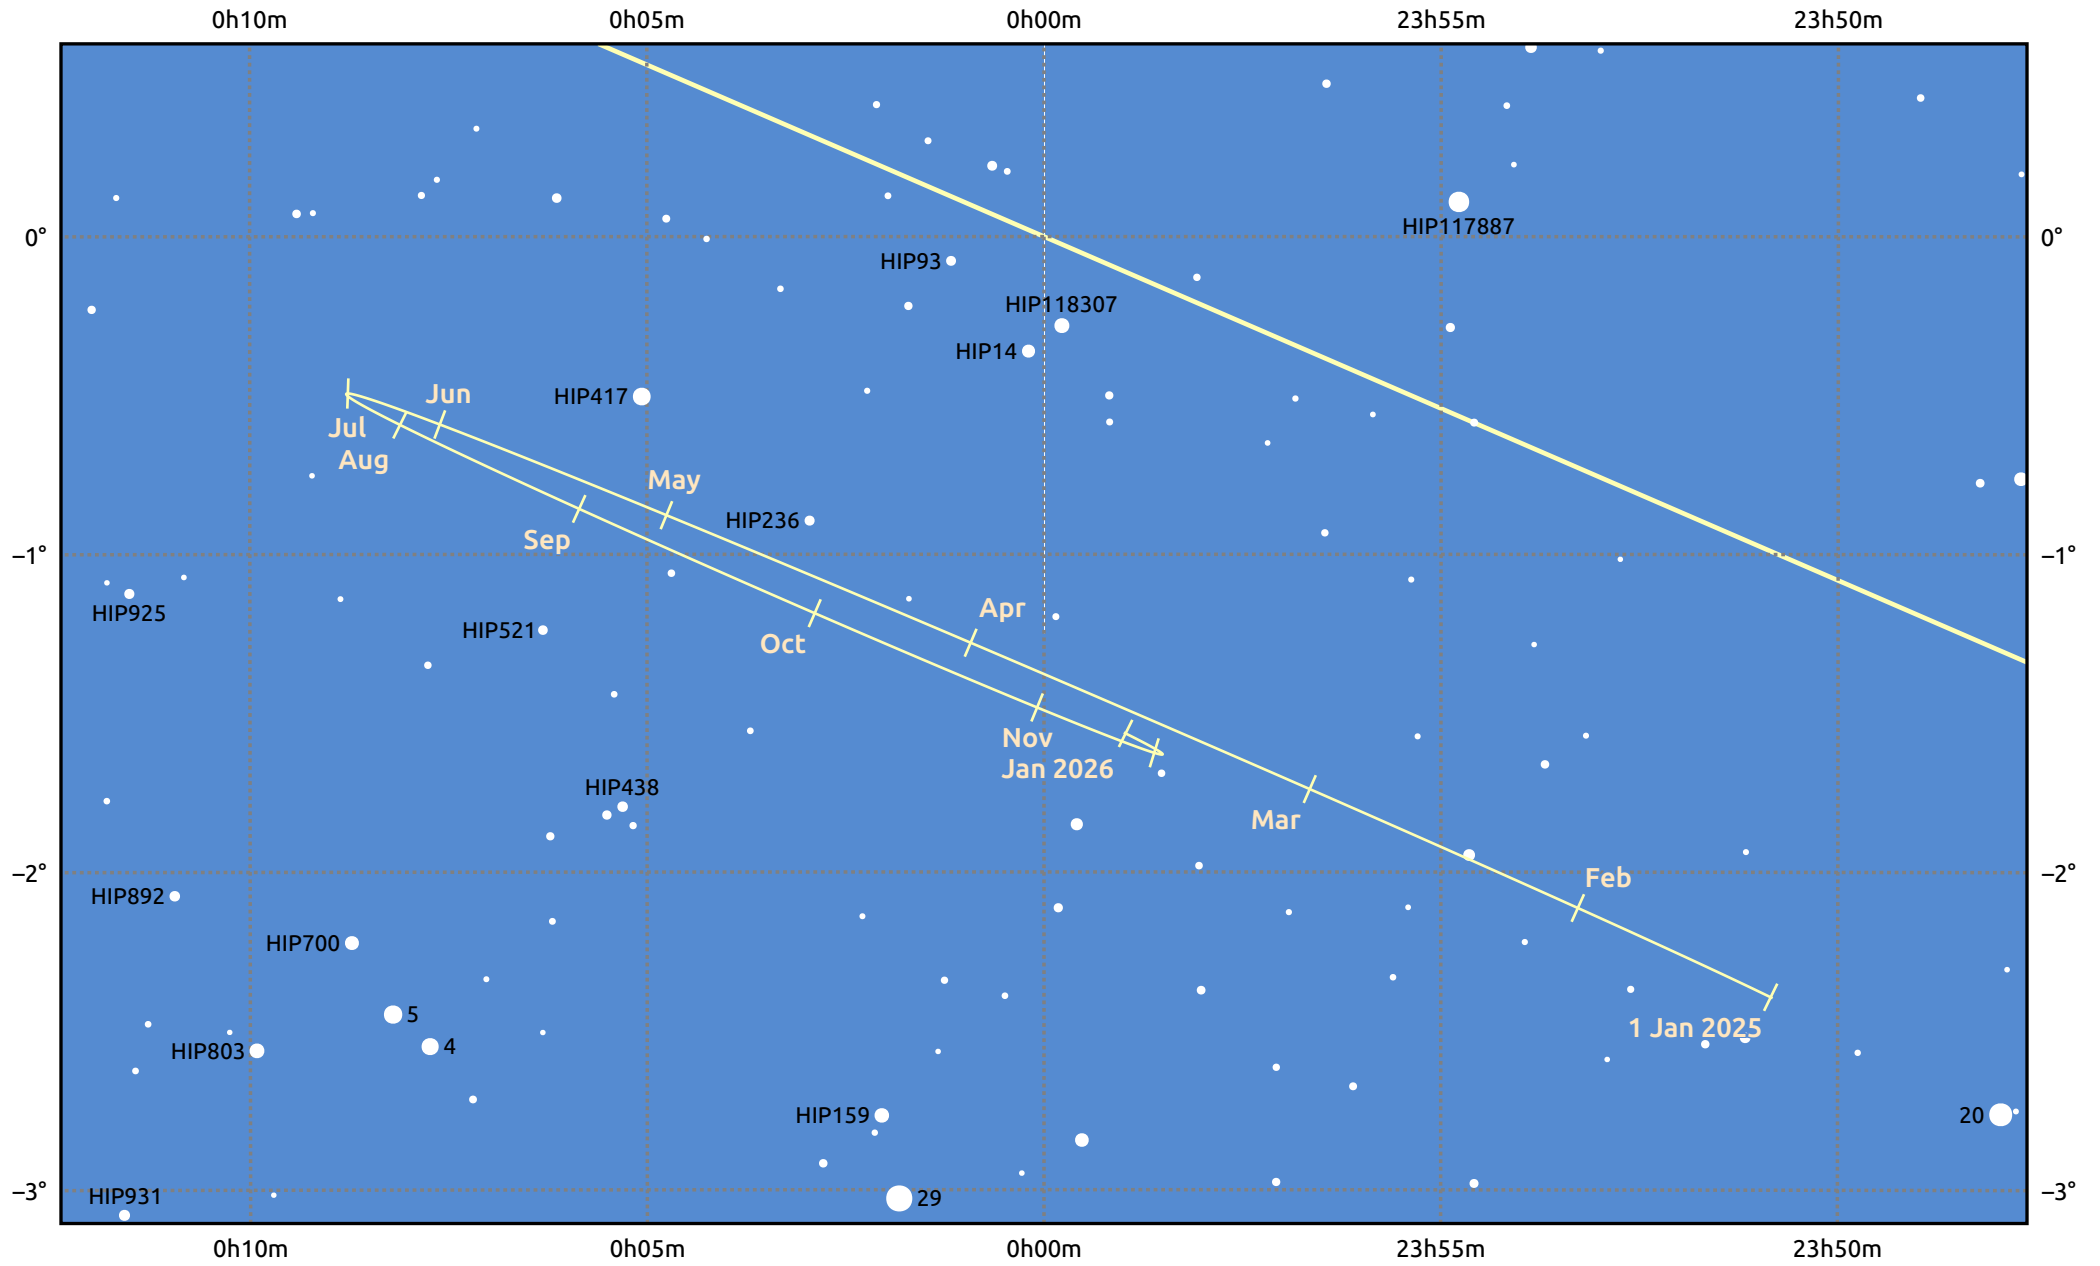

The path of Neptune in 2025

© Dominic Ford 2011–2025. Date markers placed at midnight UTC. Downloaded from <https://in-the-sky.org>

Magnitude scale: ● 10.0 ● 9.0 ● 8.0 ● 7.0 ● 6.0 ● 5.0

— Ecliptic Plane

- Galaxy
- Bright nebula
- Open cluster
- Globular cluster
- Planetary nebula

Date	Mag	Angular size
2025 Jan 1	7.9	2.3"
2025 Apr 1	8.0	2.2"
2025 Jul 1	7.9	2.3"
2025 Oct 1	7.8	2.4"
2026 Jan 1	7.9	2.3"