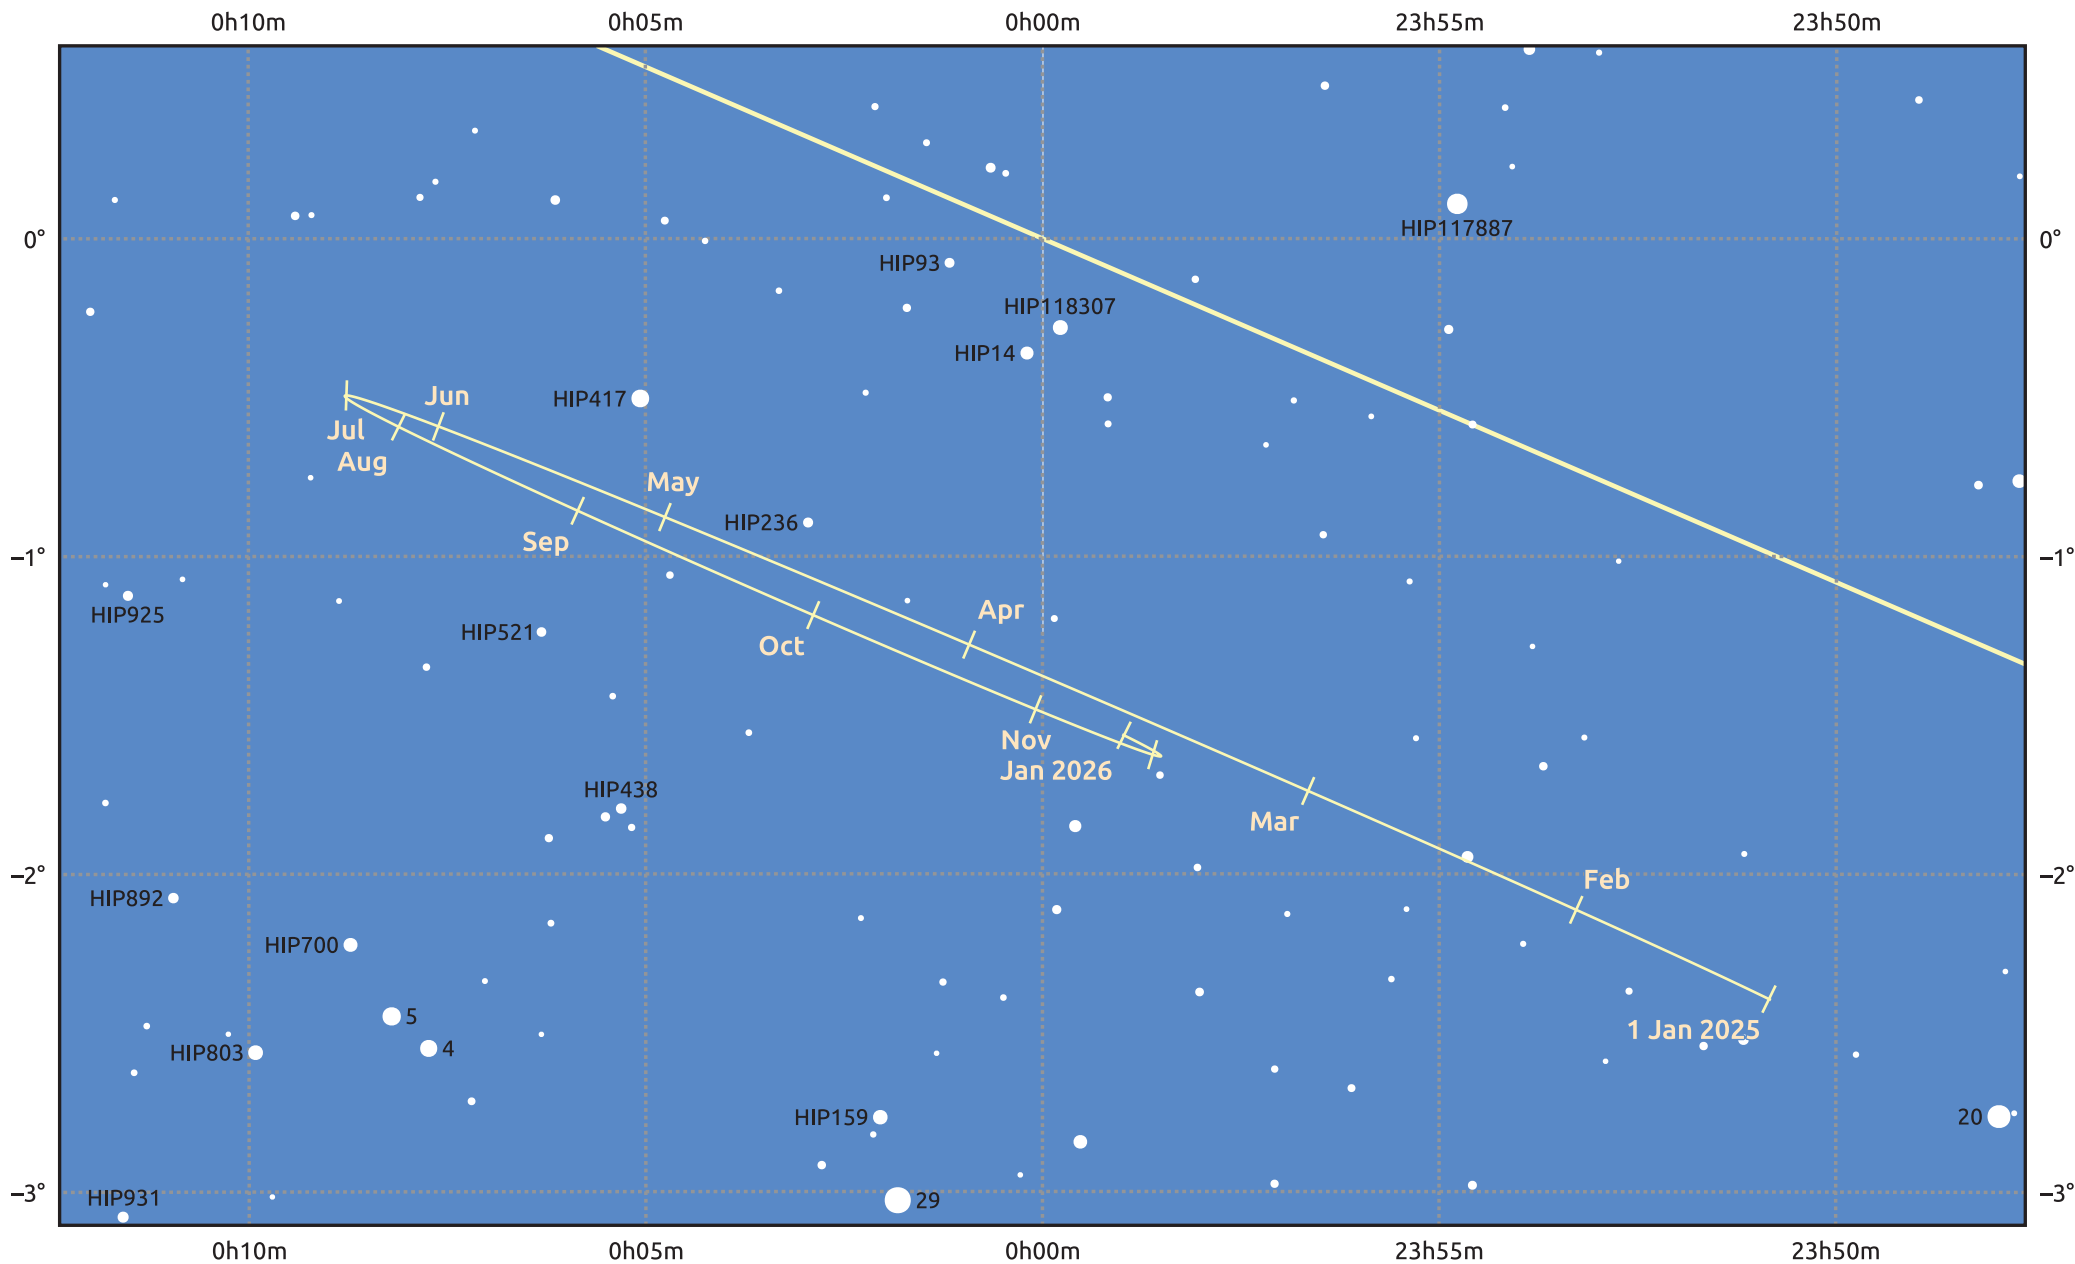

The path of Neptune in 2025

© Dominic Ford 2011–2025. Date markers placed at midnight UTC. Downloaded from <https://in-the-sky.org>

Magnitude scale: • 10.0 • 9.0 • 8.0 • 7.0 • 6.0 • 5.0

— Ecliptic Plane

Galaxy Bright nebula Open cluster Globular cluster Planetary nebula

Date	Mag	Angular size
2025 Jan 1	7.9	2.3"
2025 Apr 1	8.0	2.2"
2025 Jul 1	7.9	2.3"
2025 Oct 1	7.8	2.4"
2026 Jan 1	7.9	2.3"