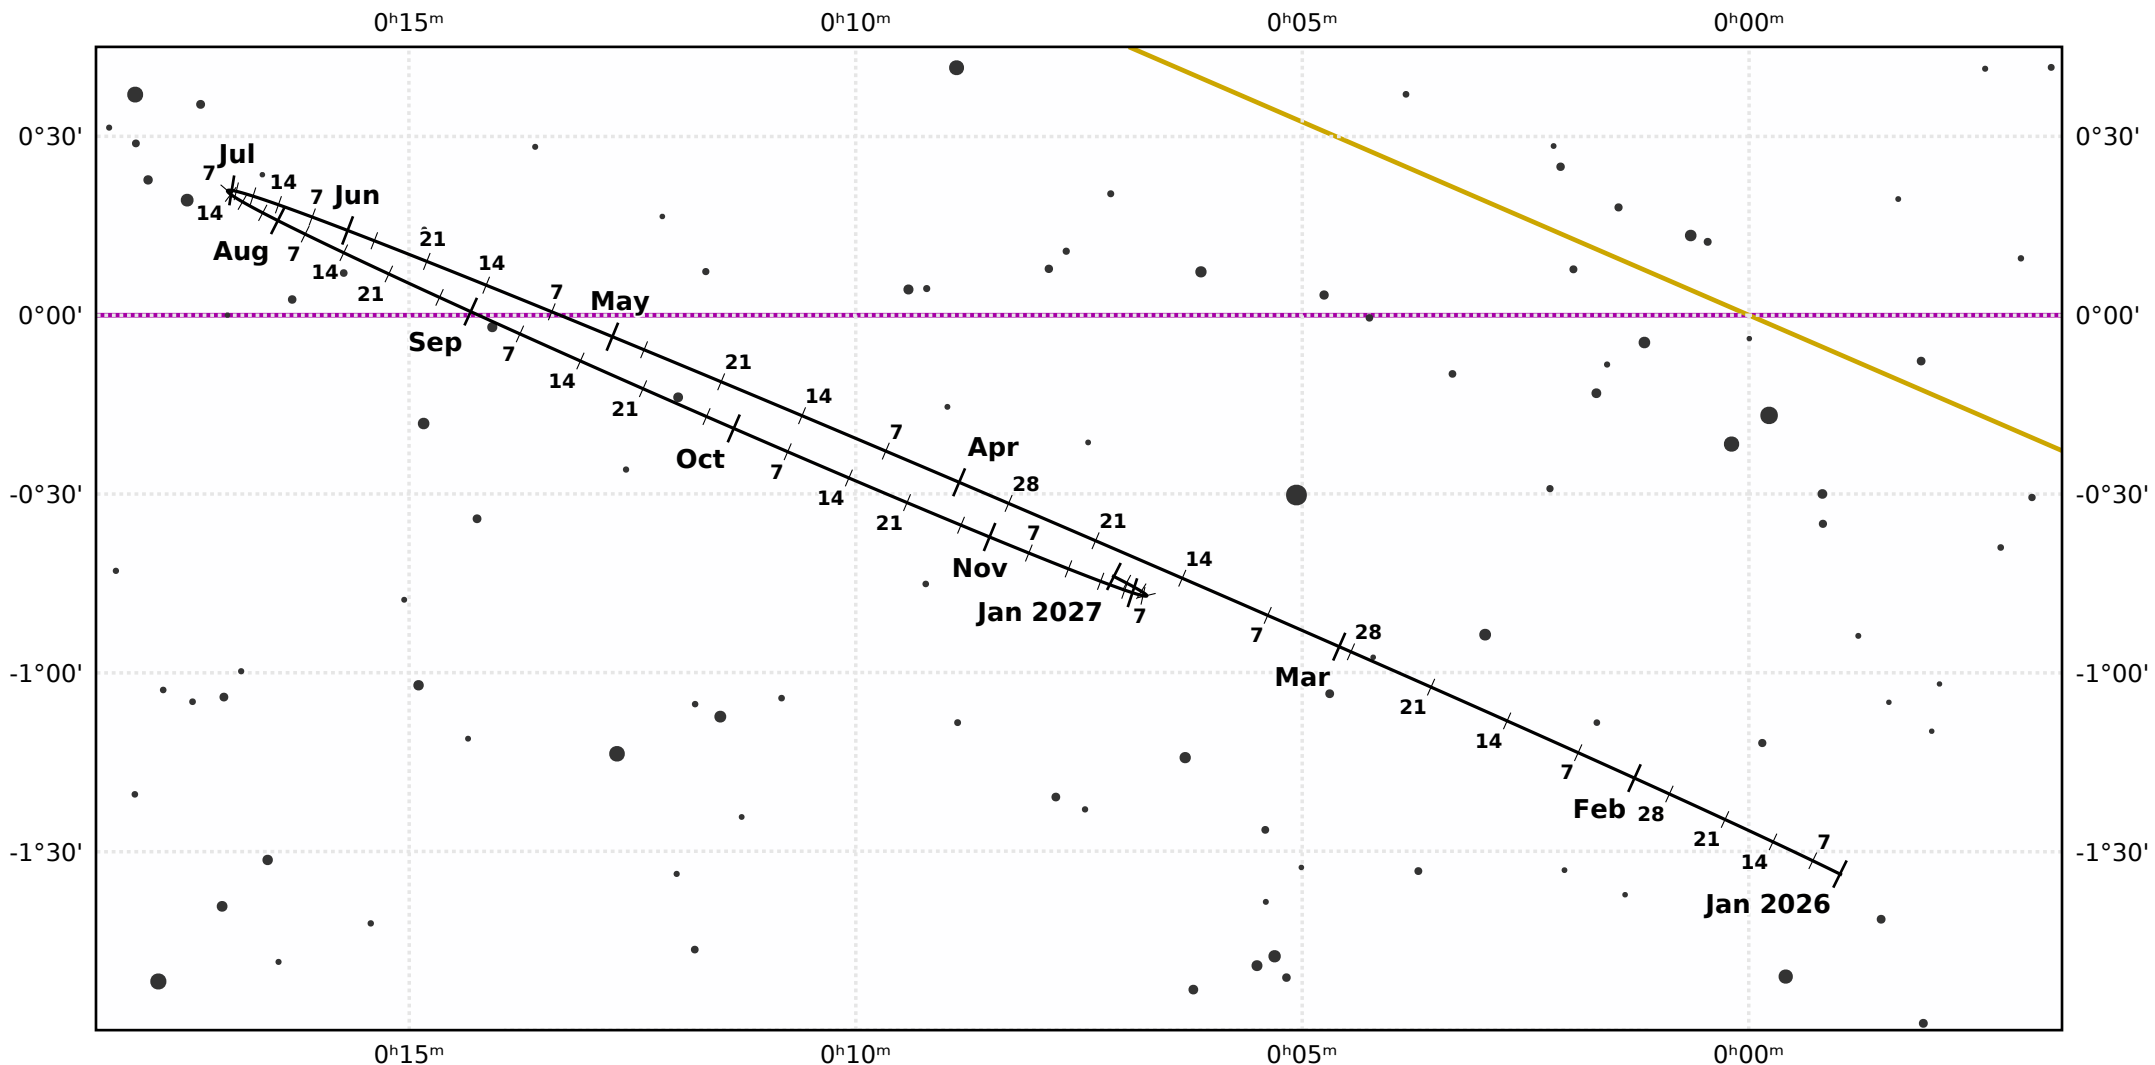

The path of Neptune in 2026

© Dominic Ford 2011–2020. Downloaded from <https://in-the-sky.org>

Magnitude scale: •10.5 •10.0 •9.5 •9.0 •8.5 •8.0 •7.5 •7.0 ●6.5 ●6.0

— The Equator

— Ecliptic Plane

— Galactic Plane