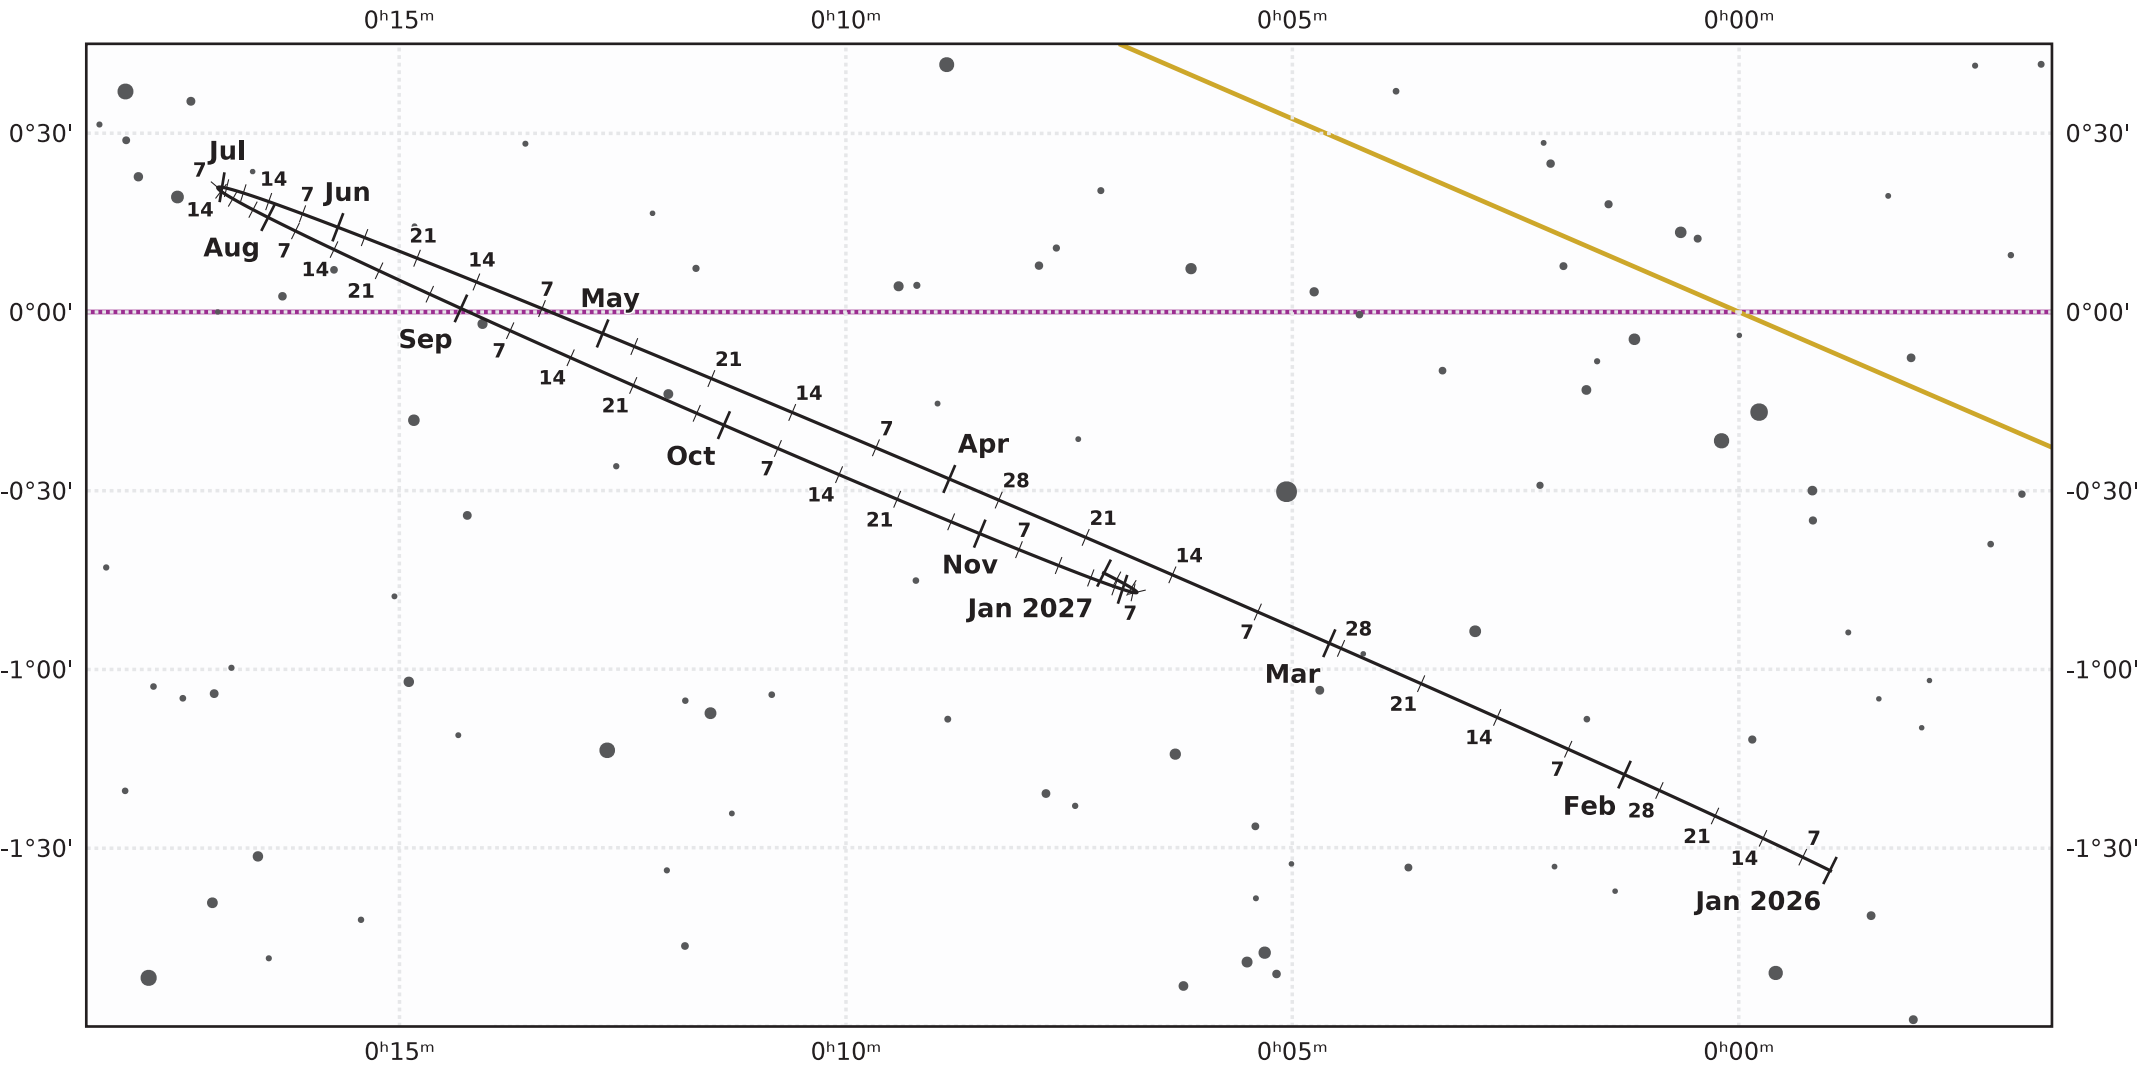

# The path of Neptune in 2026

© Dominic Ford 2011-2020. Downloaded from <https://in-the-sky.org>

Magnitude scale: •10.5 •10.0 •9.5 •9.0 •8.5 •8.0 •7.5 •7.0 •6.5 ●6.0

— The Equator — Ecliptic Plane — Galactic Plane