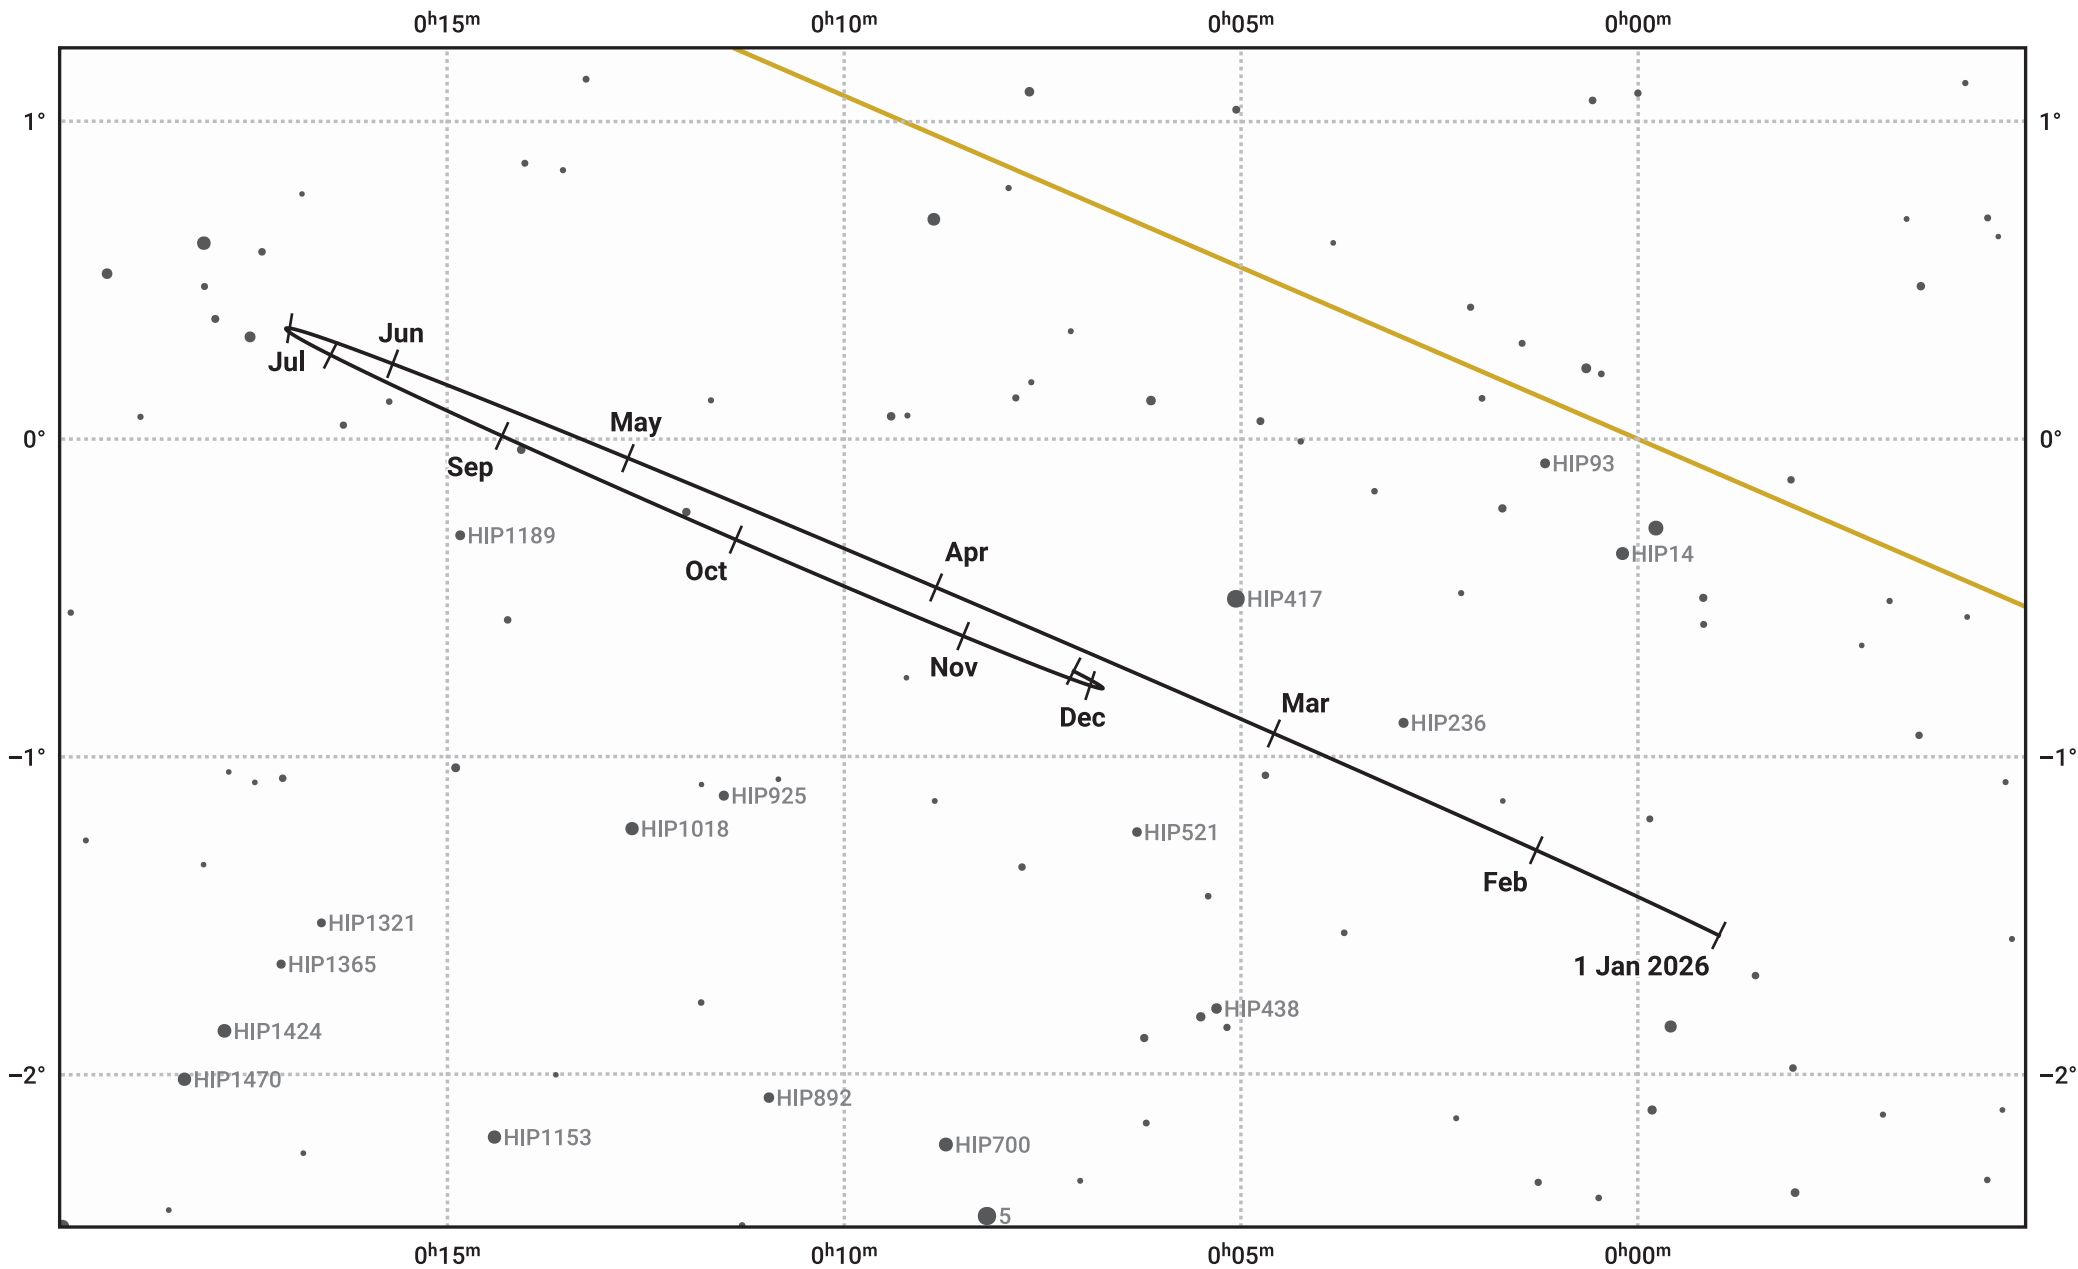

The path of Neptune in 2026

© Dominic Ford 2011–2024. Date markers placed at midnight UTC. Downloaded from <https://in-the-sky.org>

Magnitude scale: • 10.0 • 9.0 • 8.0 • 7.0 ● 6.0

— Ecliptic Plane

- Galaxy
- Bright nebula
- Open cluster
- ⊕ Globular cluster

Date	Mag	Angular size
2026 Jan 1	7.9	2.3"
2026 Apr 1	8.0	2.2"
2026 Jul 1	7.9	2.3"
2026 Oct 1	7.8	2.4"
2027 Jan 1	7.9	2.3"