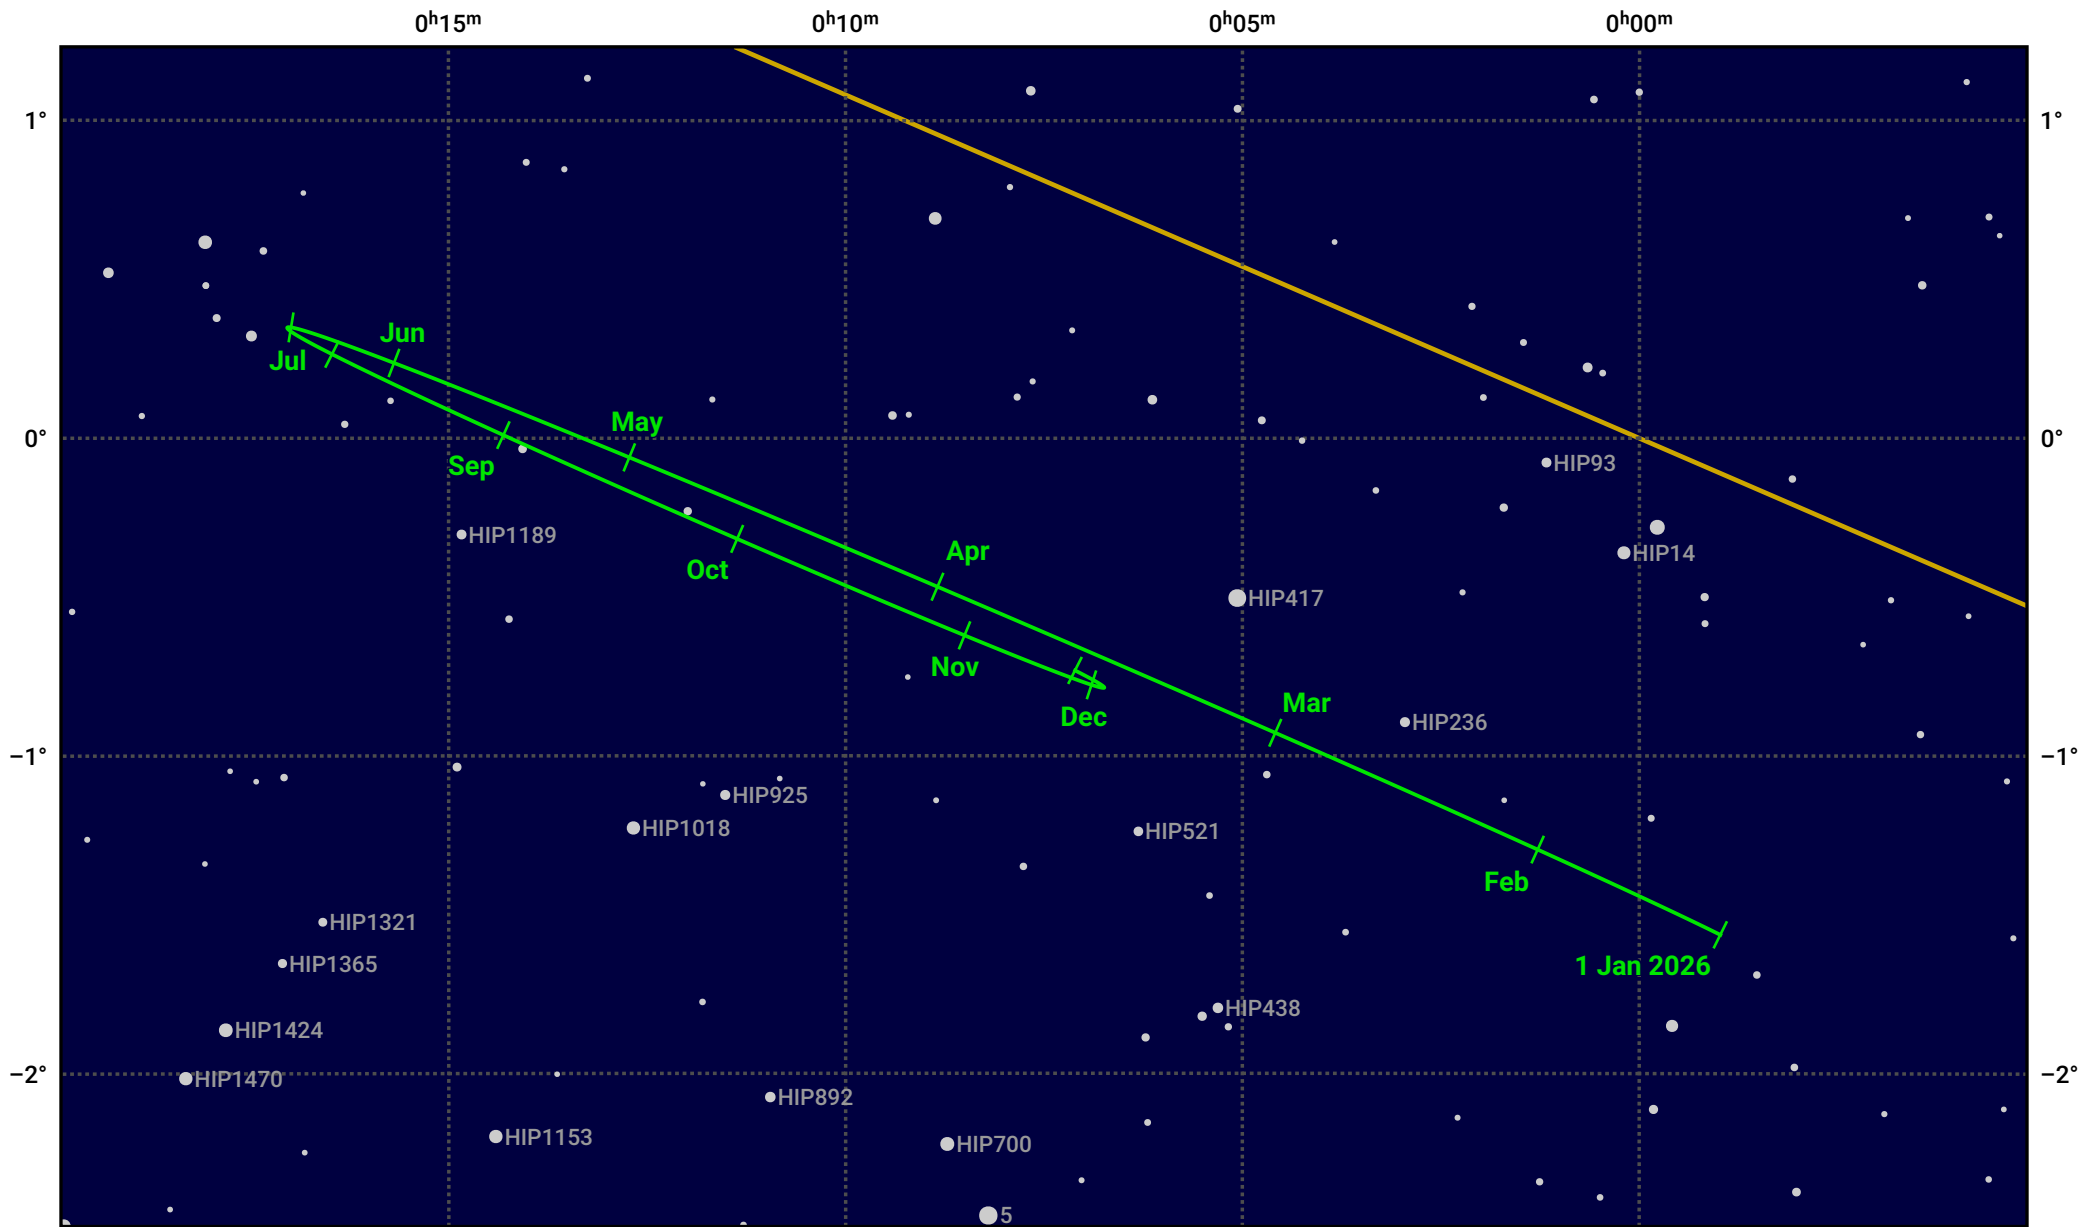

The path of Neptune in 2026

© Dominic Ford 2011–2024. Date markers placed at midnight UTC. Downloaded from <https://in-the-sky.org>

Magnitude scale: 10.0 9.0 8.0 7.0 6.0

Ecliptic Plane

- Galaxy
- Bright nebula
- Open cluster
- Globular cluster

Date	Mag	Angular size
2026 Jan 1	7.9	2.3"
2026 Apr 1	8.0	2.2"
2026 Jul 1	7.9	2.3"
2026 Oct 1	7.8	2.4"
2027 Jan 1	7.9	2.3"