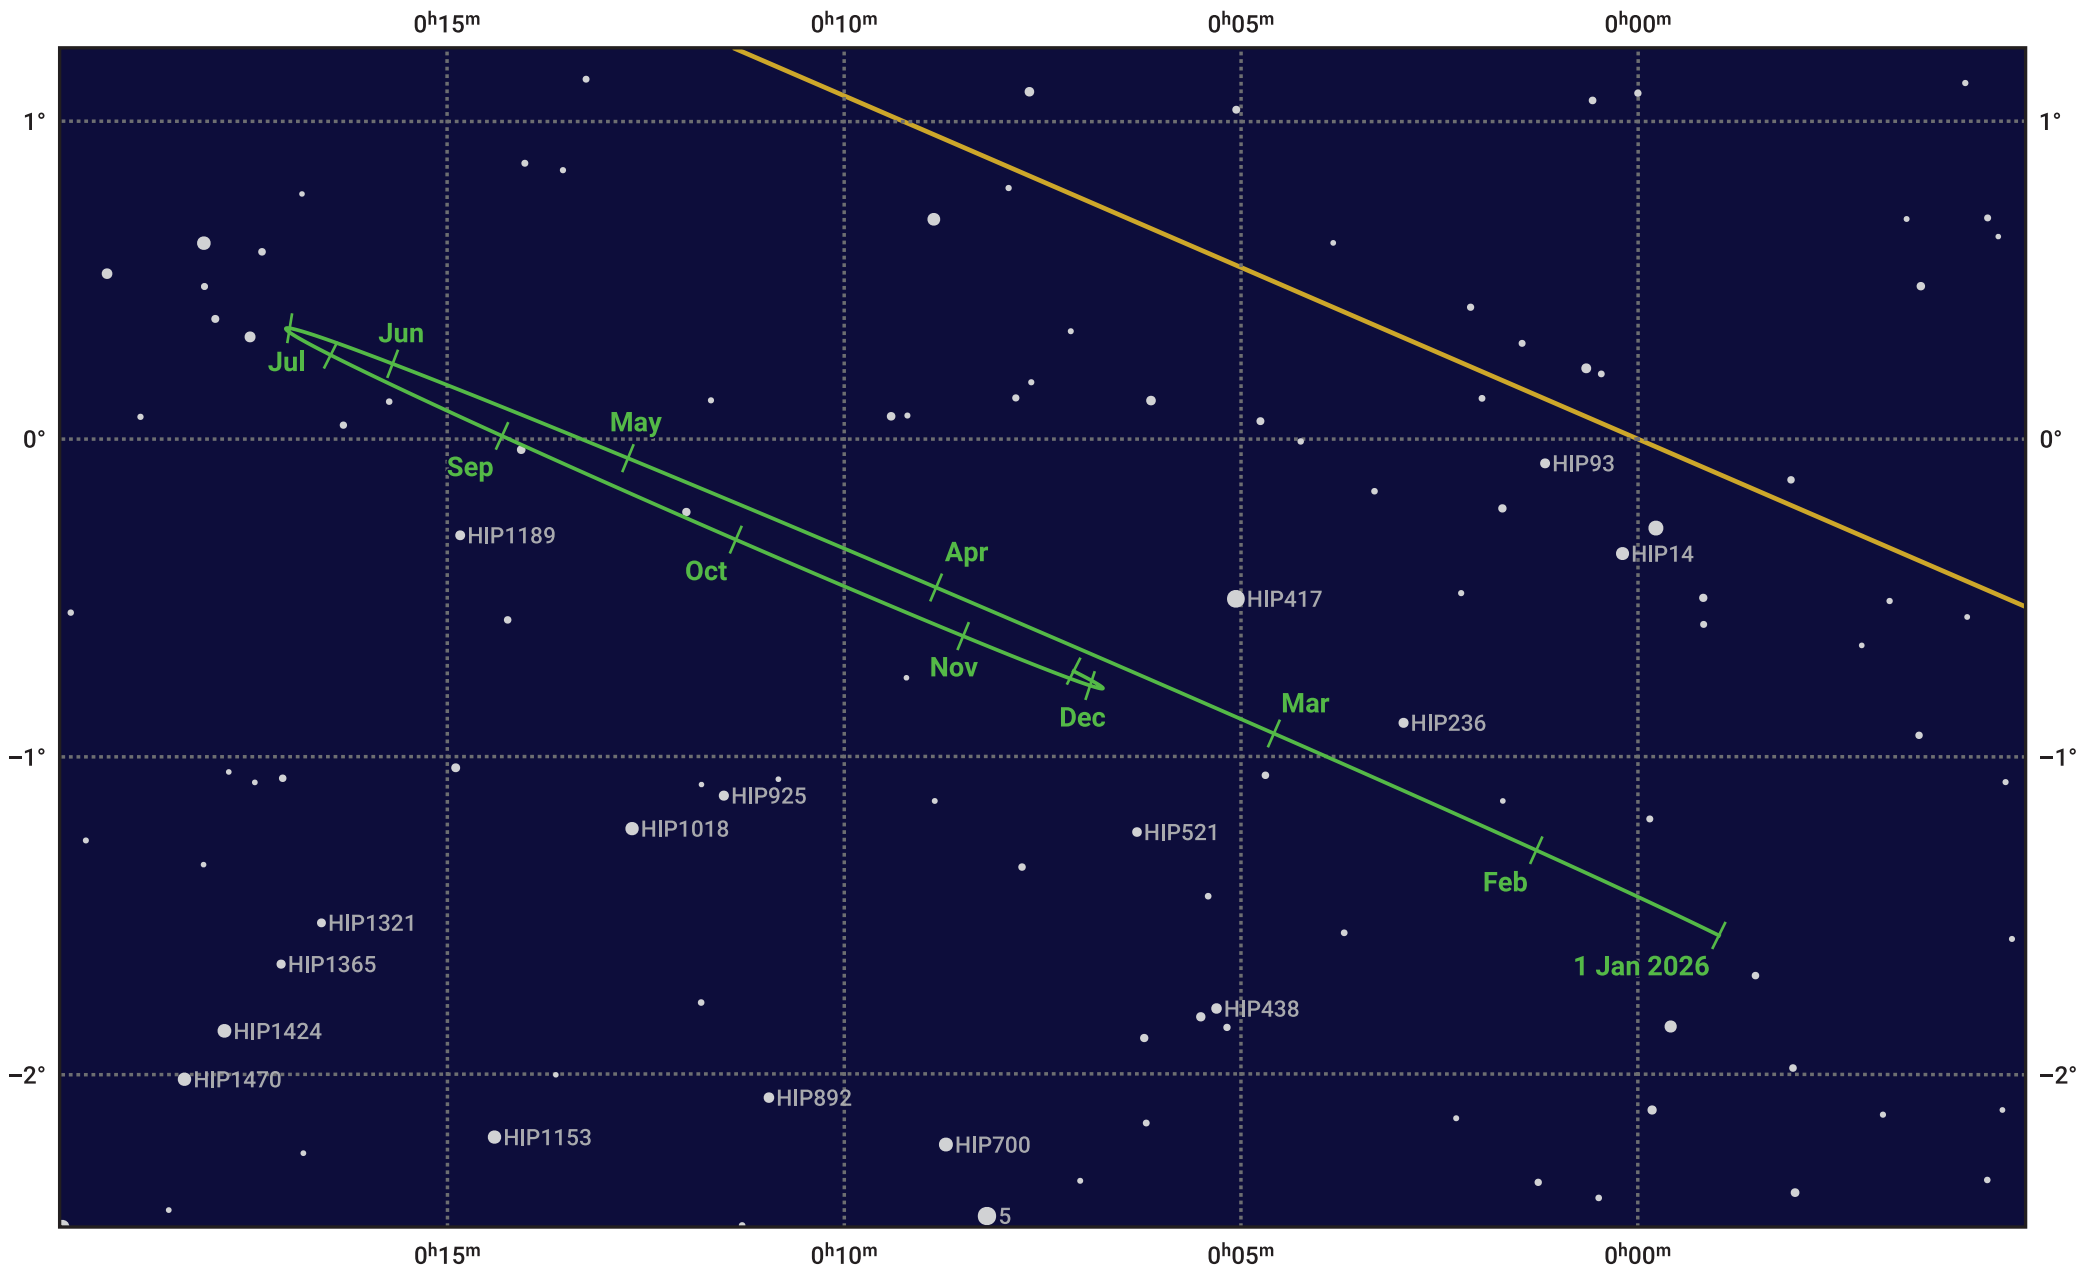

# The path of Neptune in 2026

© Dominic Ford 2011–2024. Date markers placed at midnight UTC. Downloaded from <https://in-the-sky.org>

Magnitude scale: • 10.0 • 9.0 • 8.0 • 7.0 ● 6.0

— Ecliptic Plane

Galaxy

Bright nebula

Open cluster

Globular cluster

Date	Mag	Angular size
2026 Jan 1	7.9	2.3"
2026 Apr 1	8.0	2.2"
2026 Jul 1	7.9	2.3"
2026 Oct 1	7.8	2.4"
2027 Jan 1	7.9	2.3"