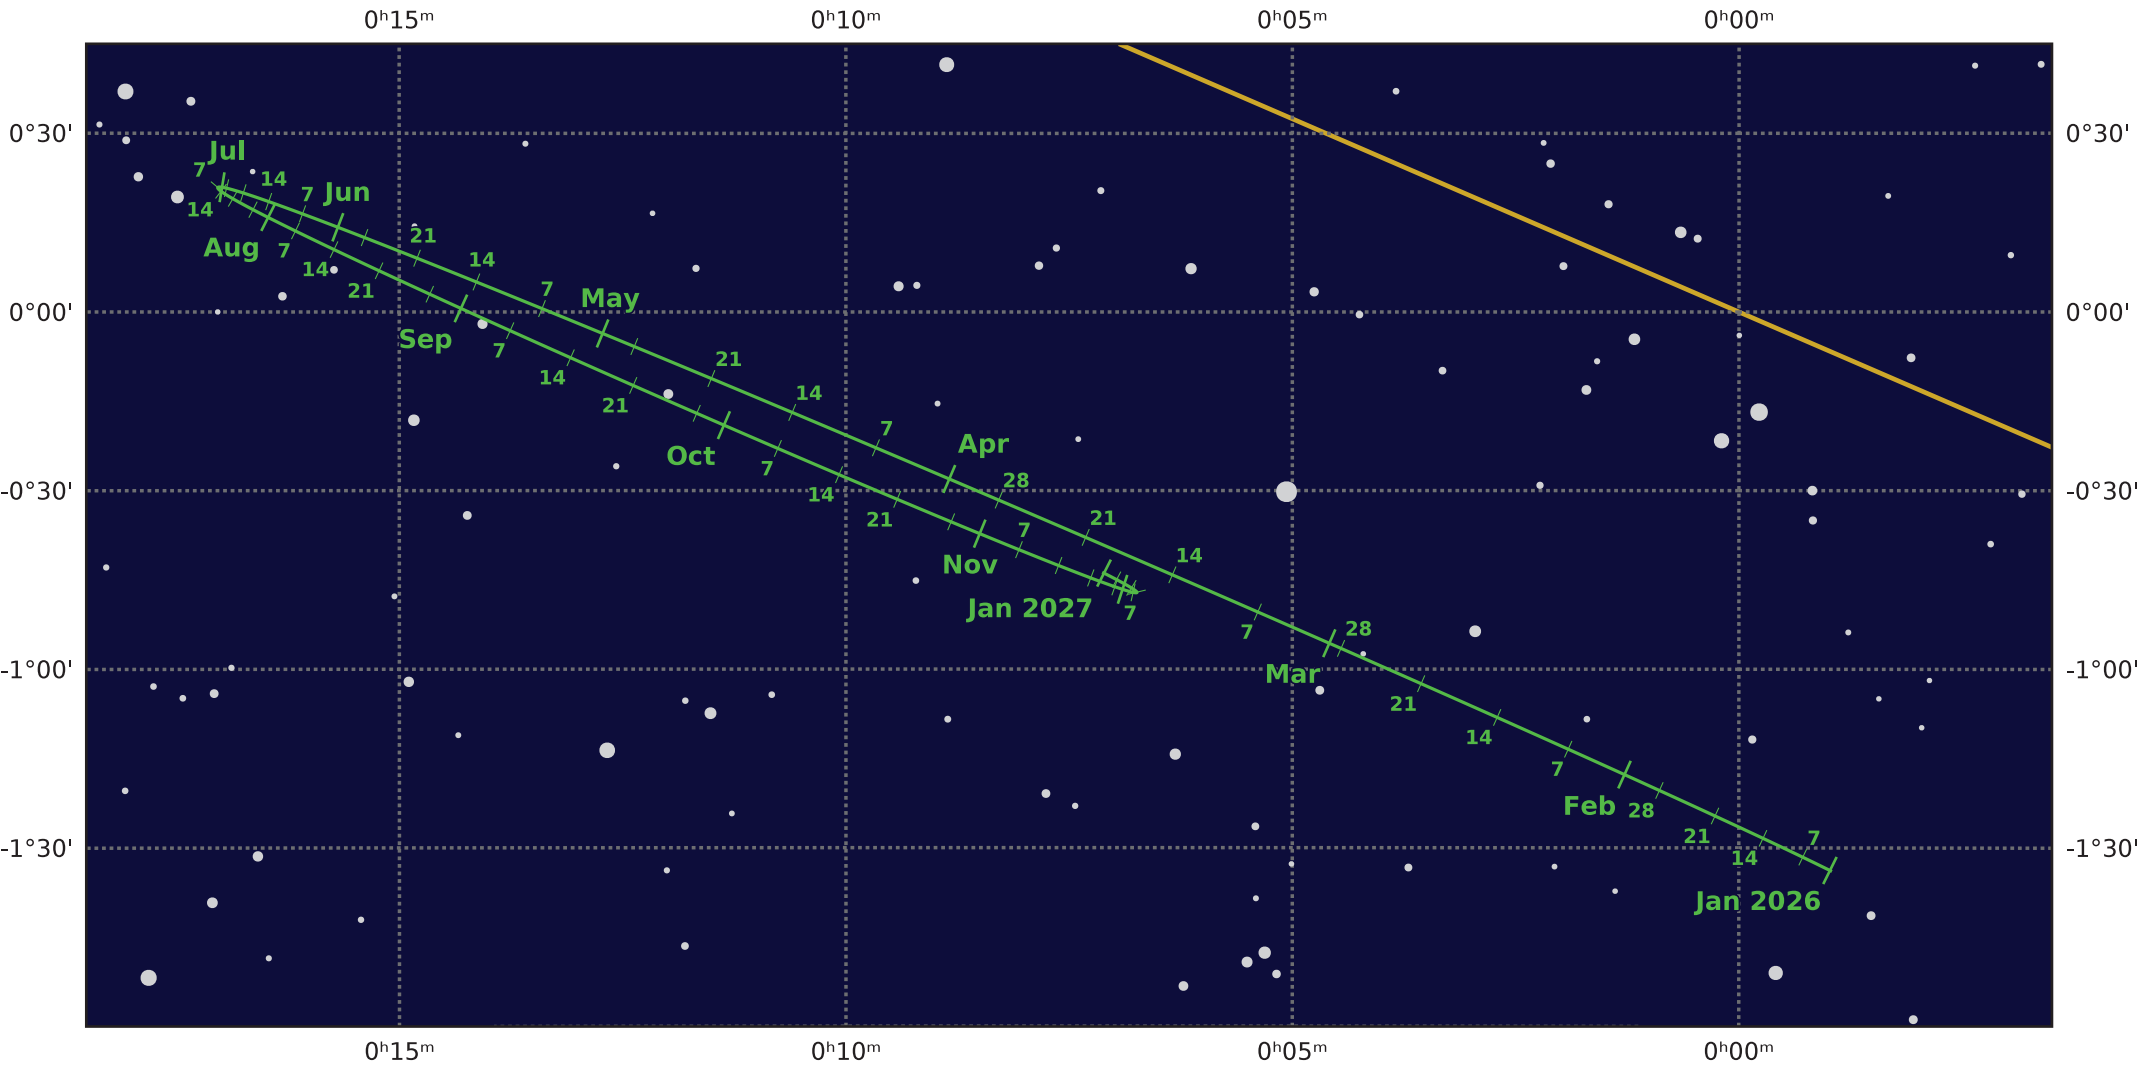

The path of Neptune in 2026

© Dominic Ford 2011-2020. Downloaded from <https://in-the-sky.org>

Magnitude scale: •10.5 •10.0 •9.5 •9.0 •8.5 •8.0 •7.5 •7.0 •6.5 ●6.0

— Ecliptic Plane — Galactic Plane