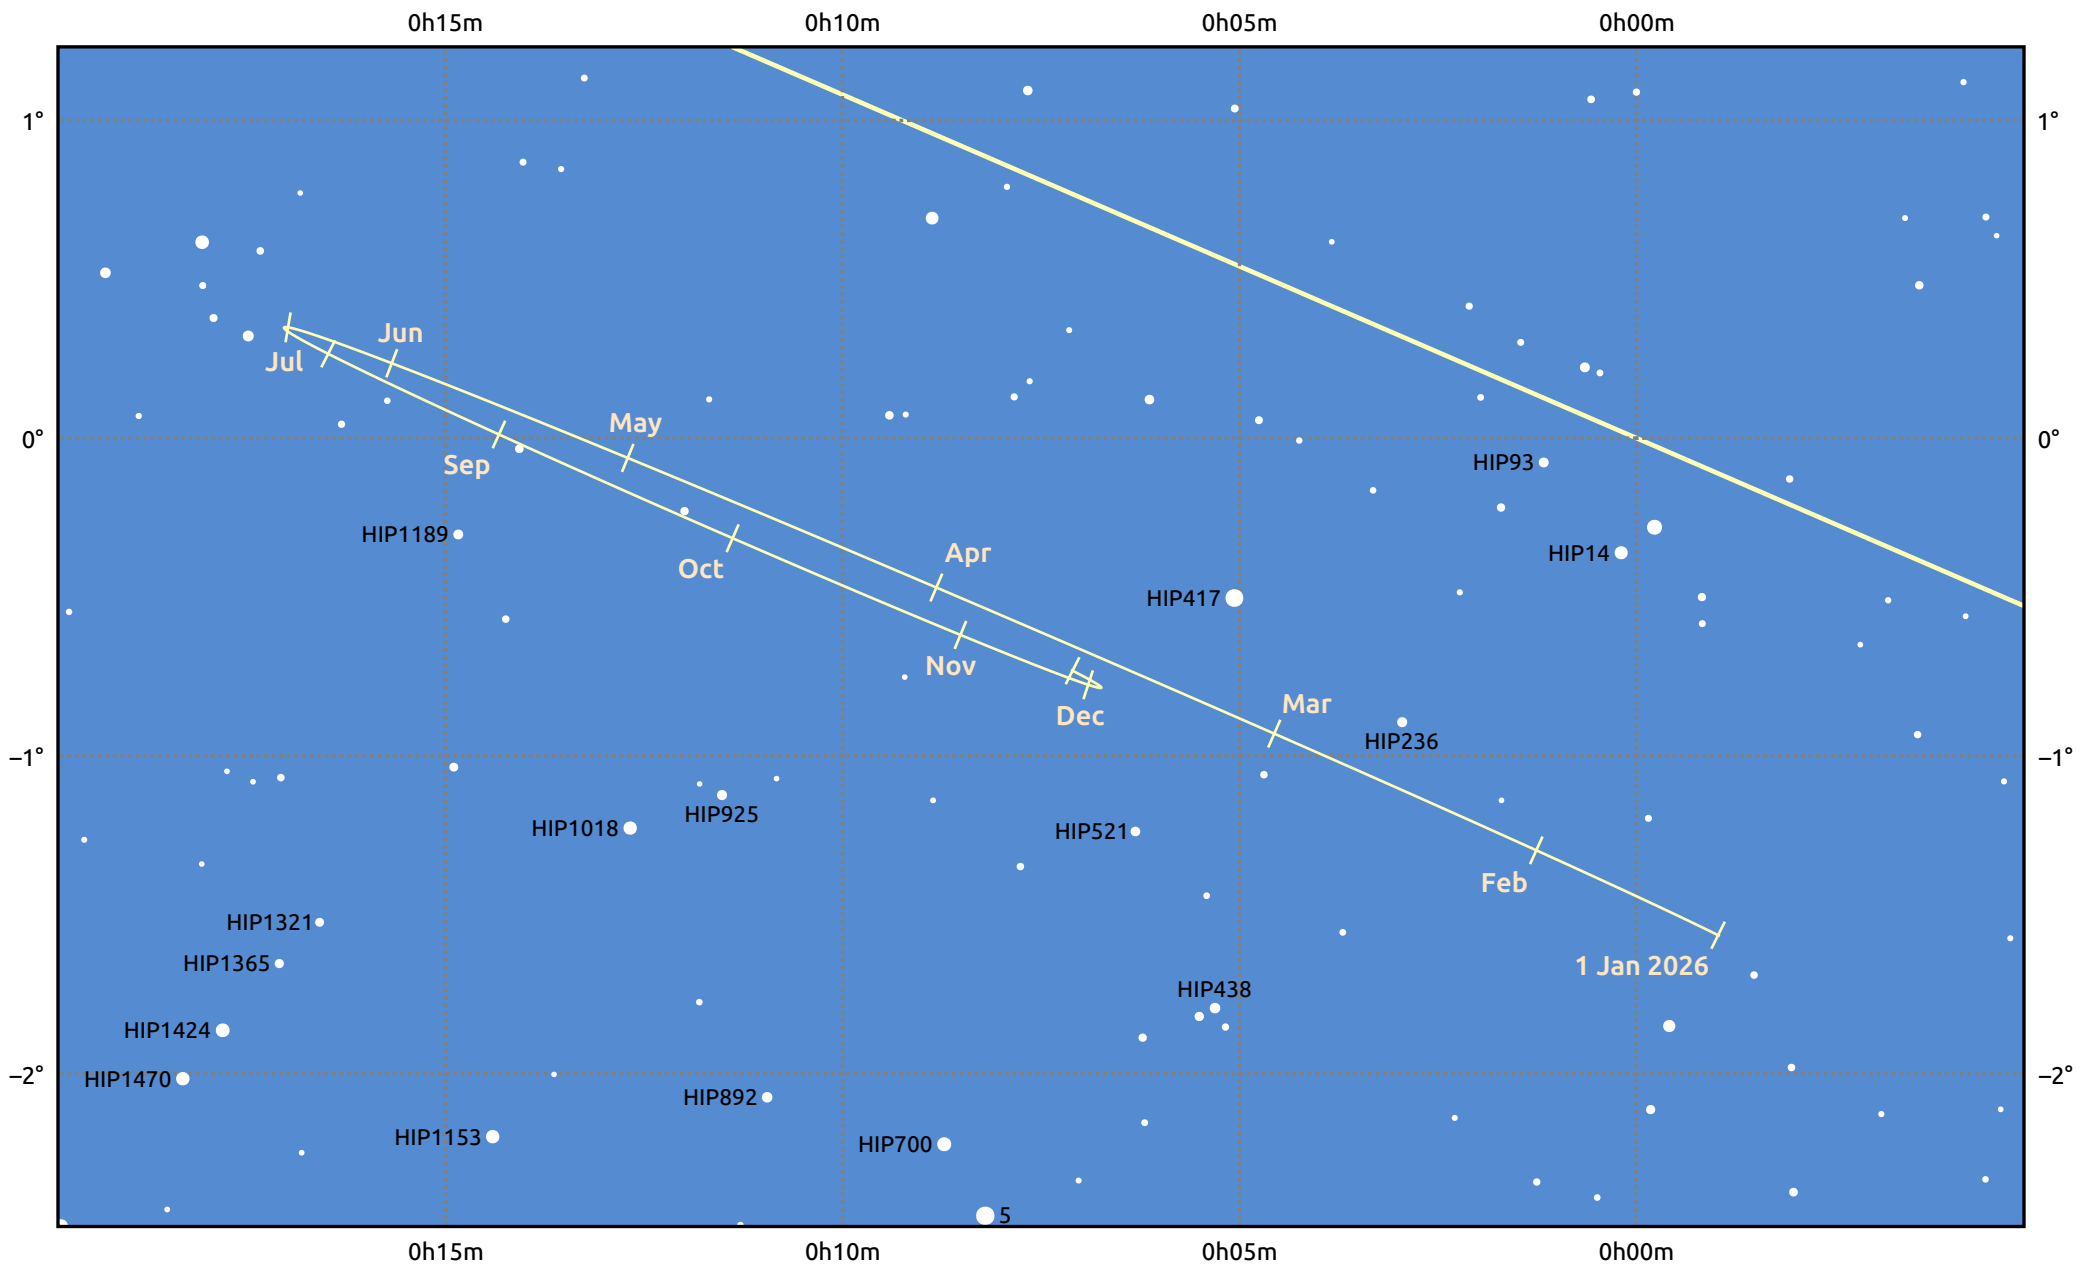

The path of Neptune in 2026

© Dominic Ford 2011–2025. Date markers placed at midnight UTC. Downloaded from <https://in-the-sky.org>

Magnitude scale: • 10.0 • 9.0 • 8.0 • 7.0 ● 6.0

— Ecliptic Plane

Galaxy Bright nebula Open cluster Globular cluster Planetary nebula

Date	Mag	Angular size
2026 Jan 1	7.9	2.3"
2026 Apr 1	8.0	2.2"
2026 Jul 1	7.9	2.3"
2026 Oct 1	7.8	2.4"
2027 Jan 1	7.9	2.3"