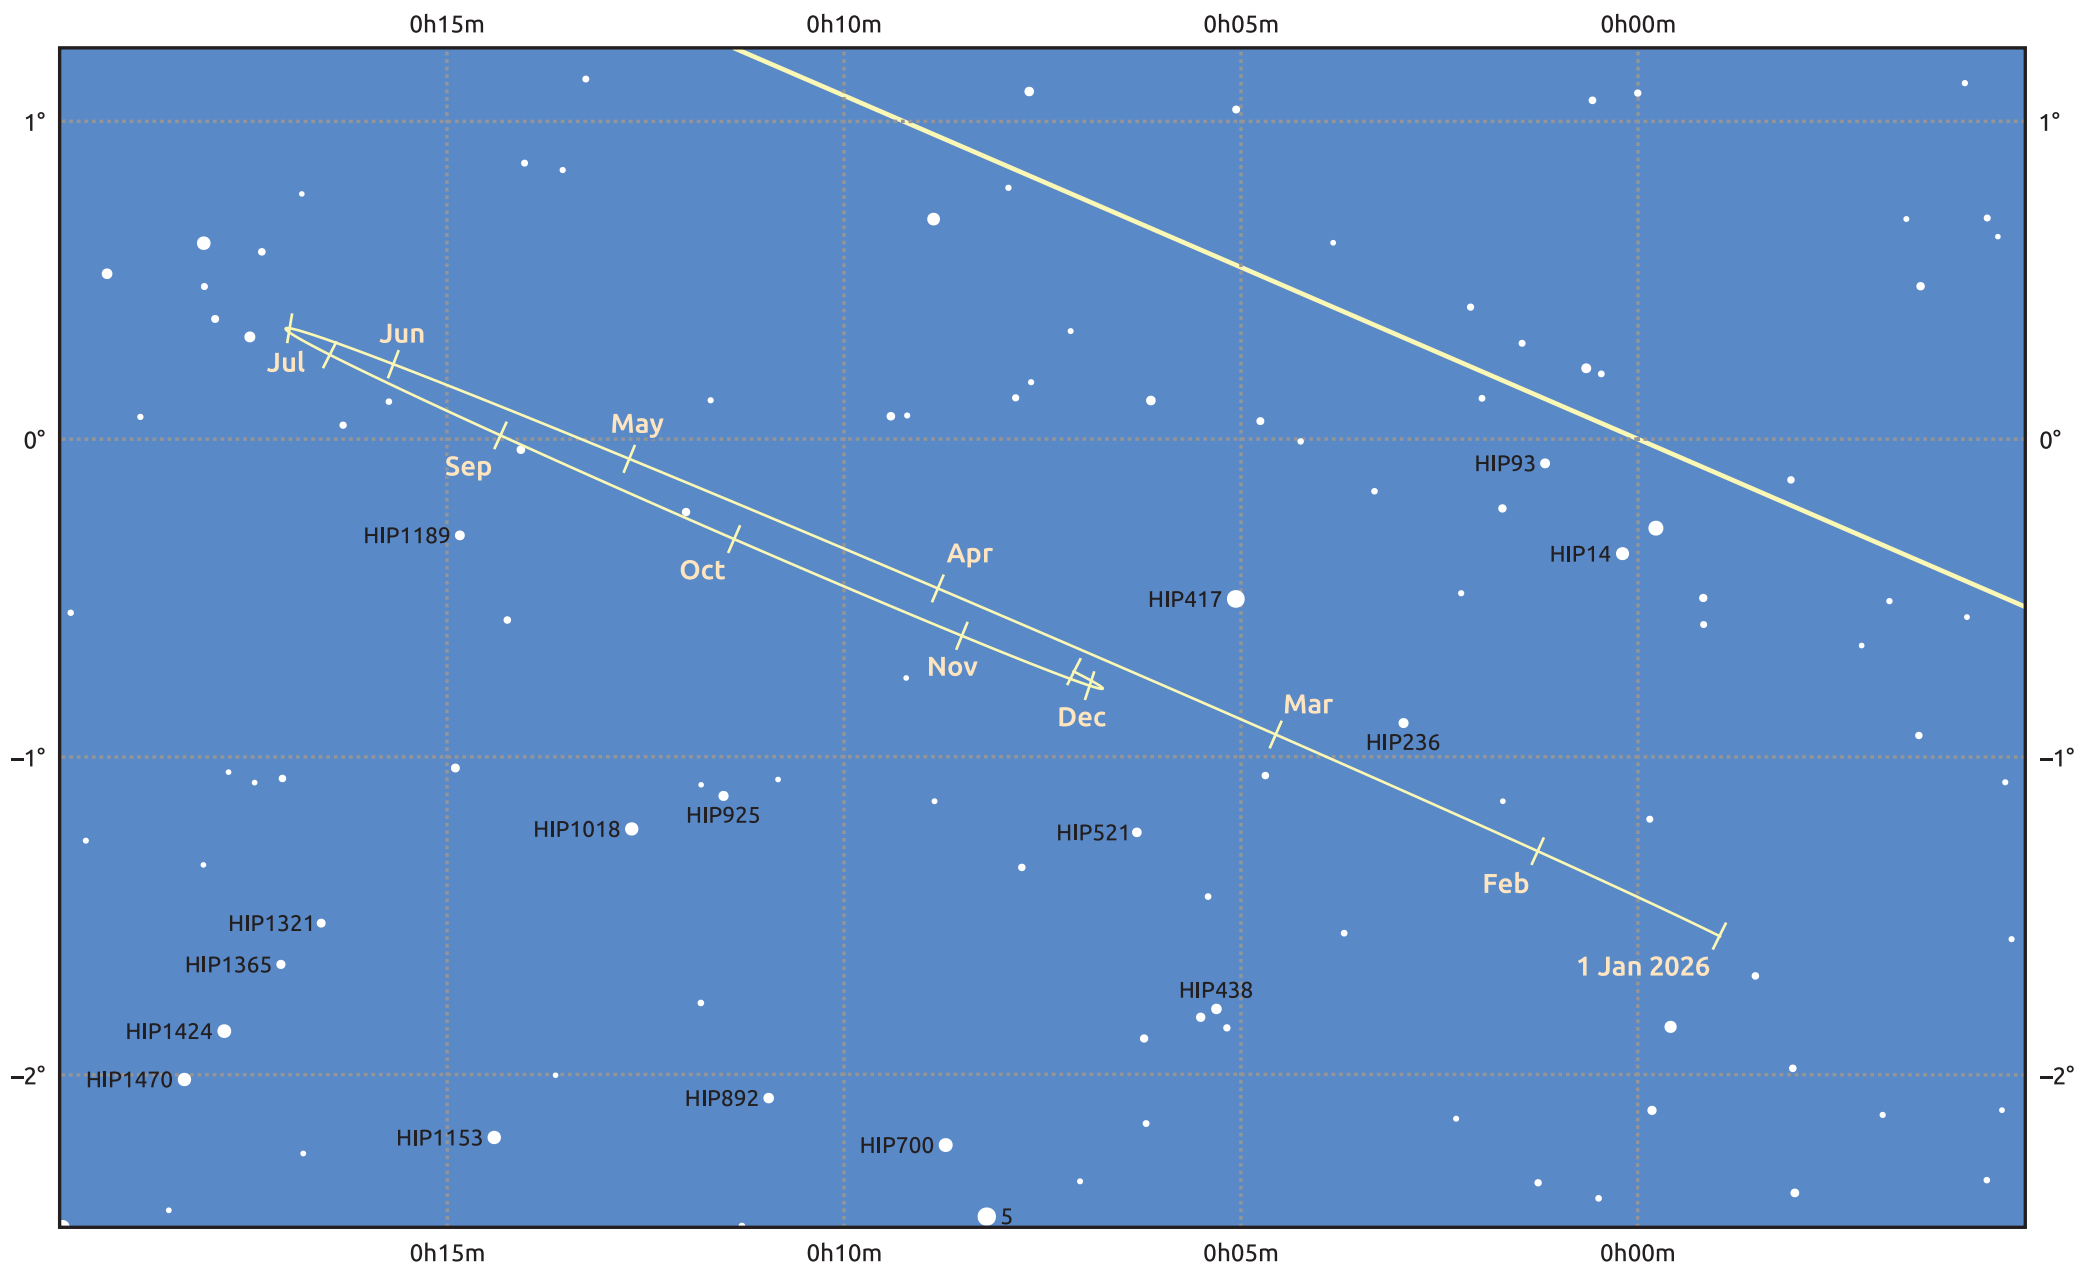

The path of Neptune in 2026

© Dominic Ford 2011–2025. Date markers placed at midnight UTC. Downloaded from <https://in-the-sky.org>

Magnitude scale: • 10.0 • 9.0 • 8.0 • 7.0 ● 6.0

— Ecliptic Plane

Galaxy Bright nebula Open cluster Globular cluster Planetary nebula

Date	Mag	Angular size
2026 Jan 1	7.9	2.3"
2026 Apr 1	8.0	2.2"
2026 Jul 1	7.9	2.3"
2026 Oct 1	7.8	2.4"
2027 Jan 1	7.9	2.3"