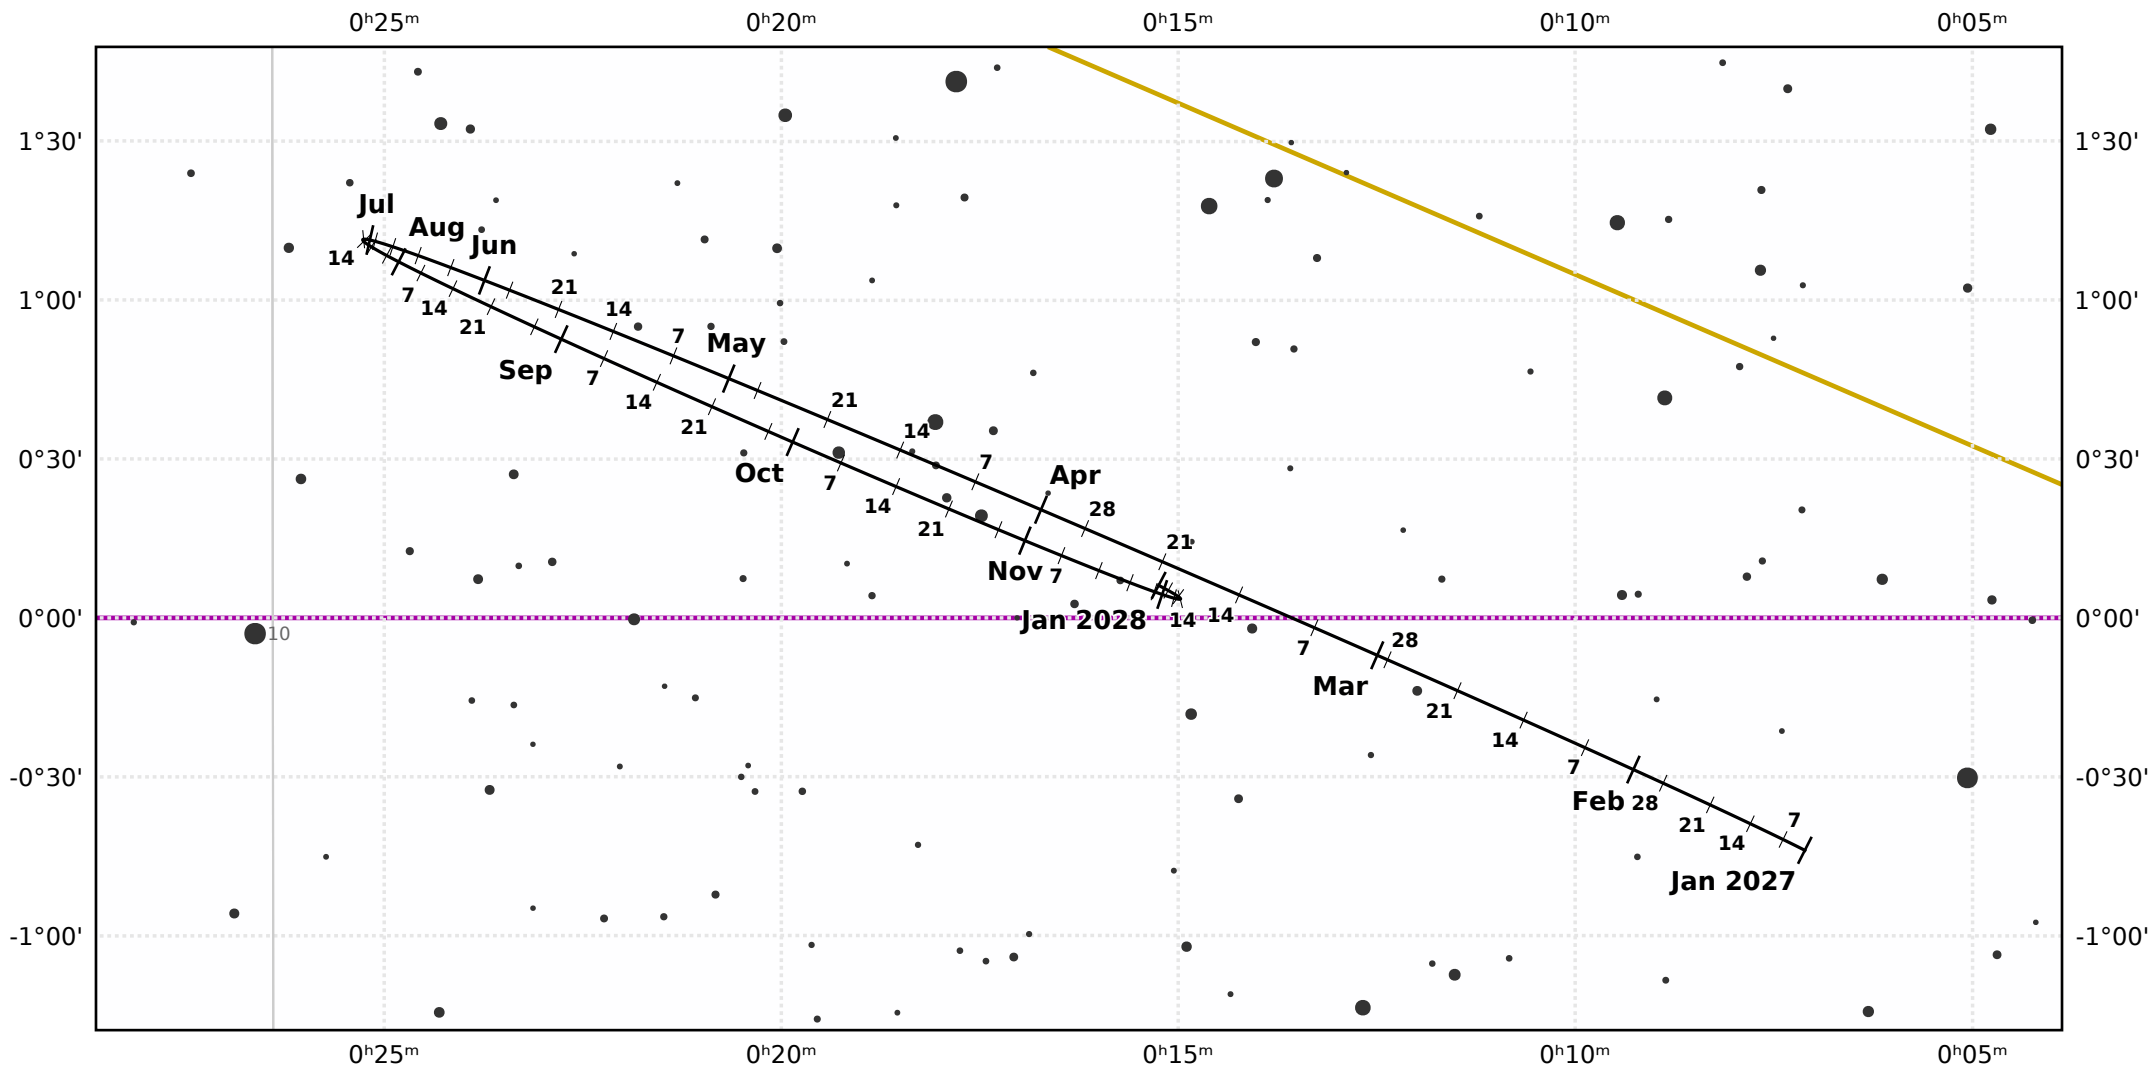

The path of Neptune in 2027

© Dominic Ford 2011-2020. Downloaded from <https://in-the-sky.org>

Magnitude scale: •10.5 •10.0 •9.5 •9.0 •8.5 •8.0 •7.5 •7.0 ●6.5 ●6.0

— The Equator — Ecliptic Plane — Galactic Plane