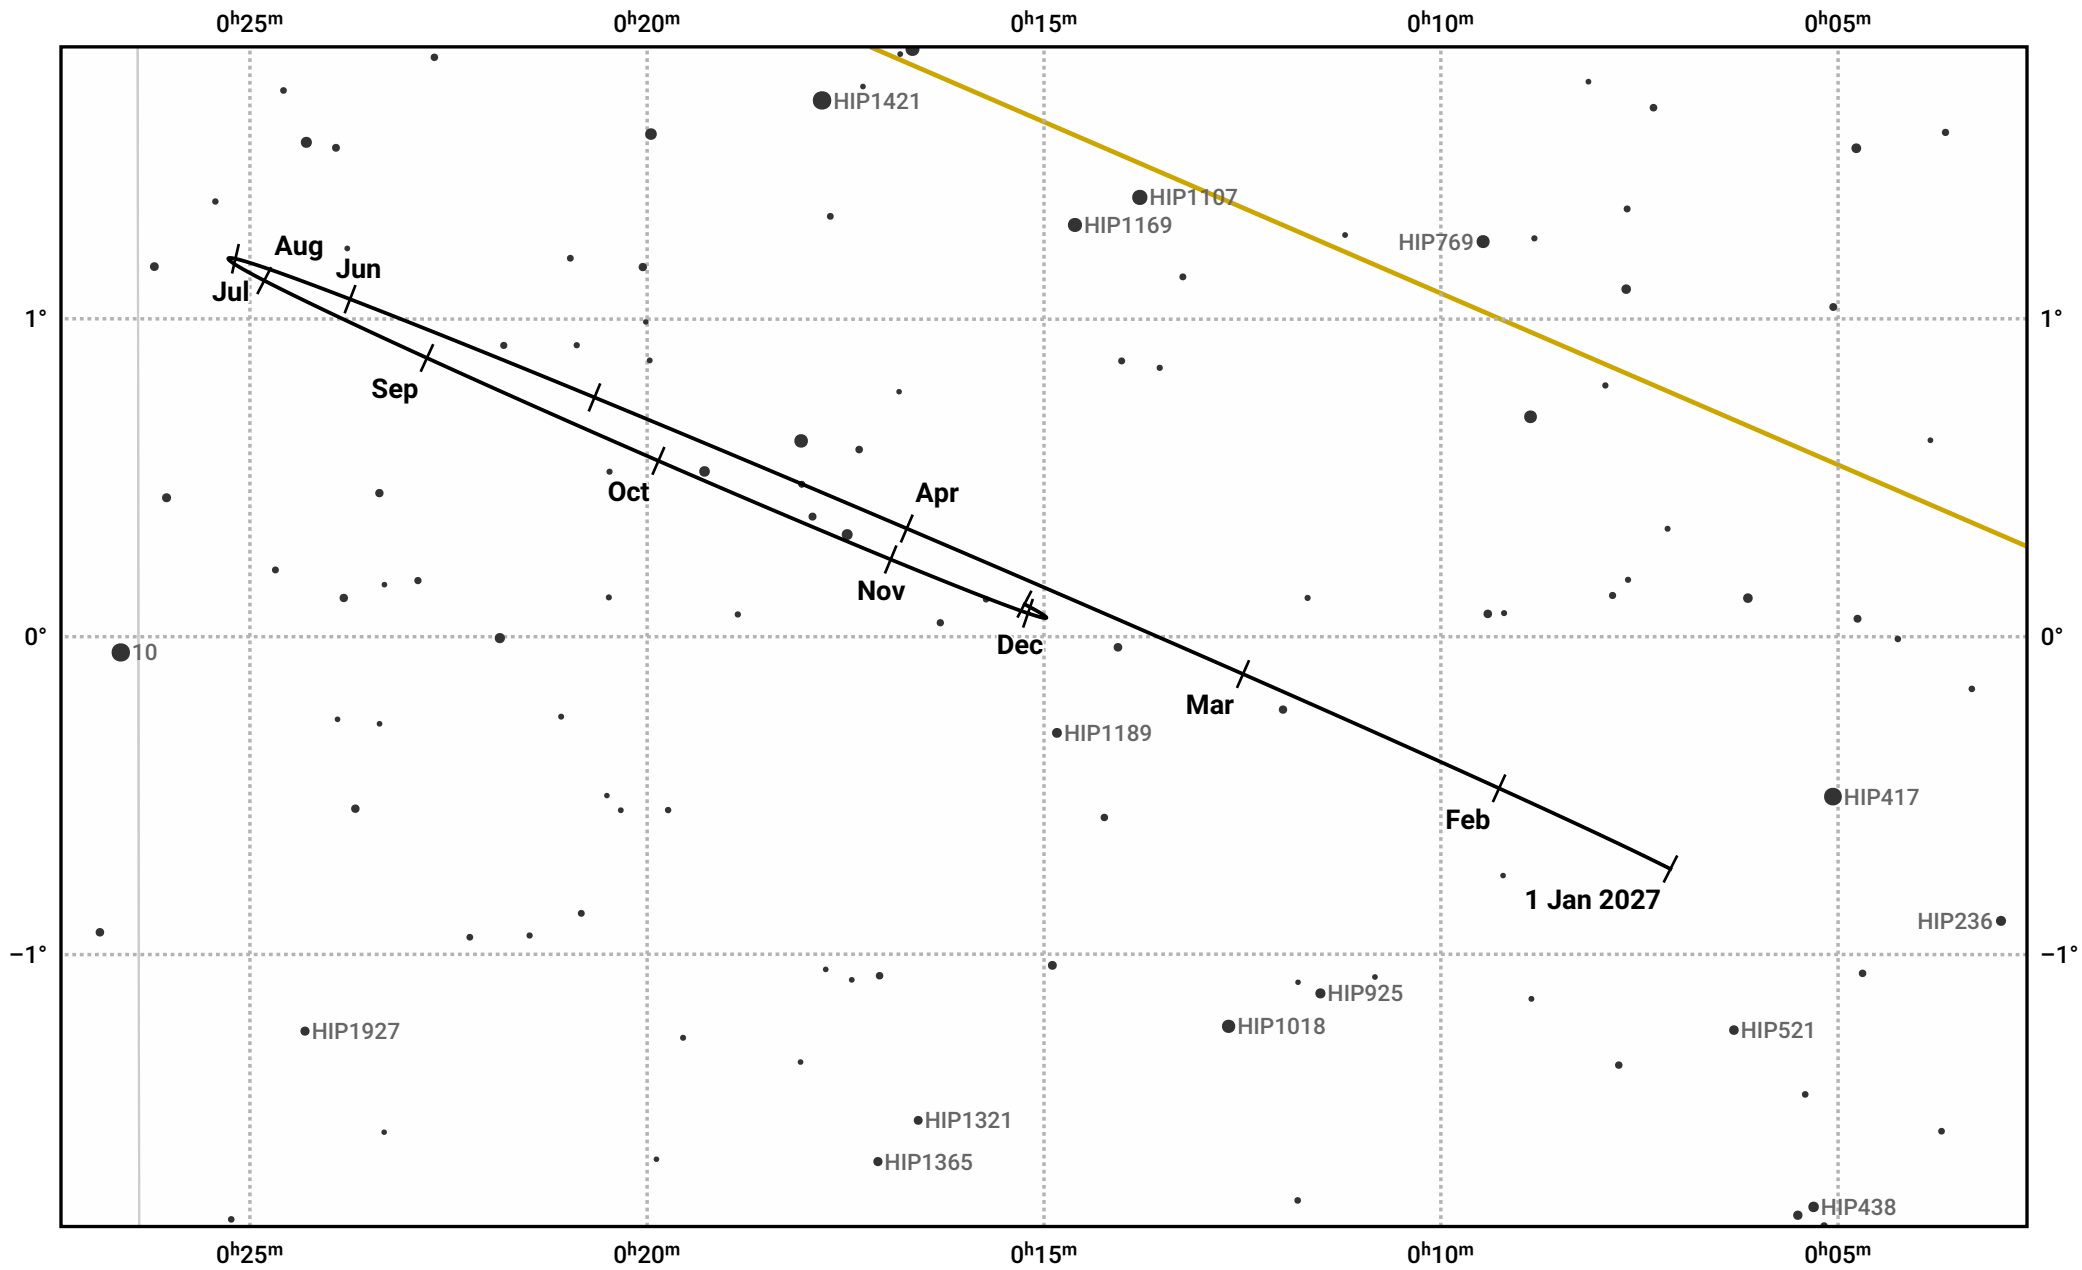

The path of Neptune in 2027

© Dominic Ford 2011–2023. Date markers placed at midnight UTC. Downloaded from <https://in-the-sky.org>

Magnitude scale: • 10.0 • 9.0 • 8.0 • 7.0 ● 6.0

— Ecliptic Plane

- Galaxy
- Bright nebula
- Open cluster
- ⊕ Globular cluster

Date	Mag	Angular size
2027 Jan 1	7.9	2.3"
2027 Apr 1	8.0	2.2"
2027 Jul 1	7.9	2.3"
2027 Oct 1	7.8	2.4"
2028 Jan 1	7.9	2.3"