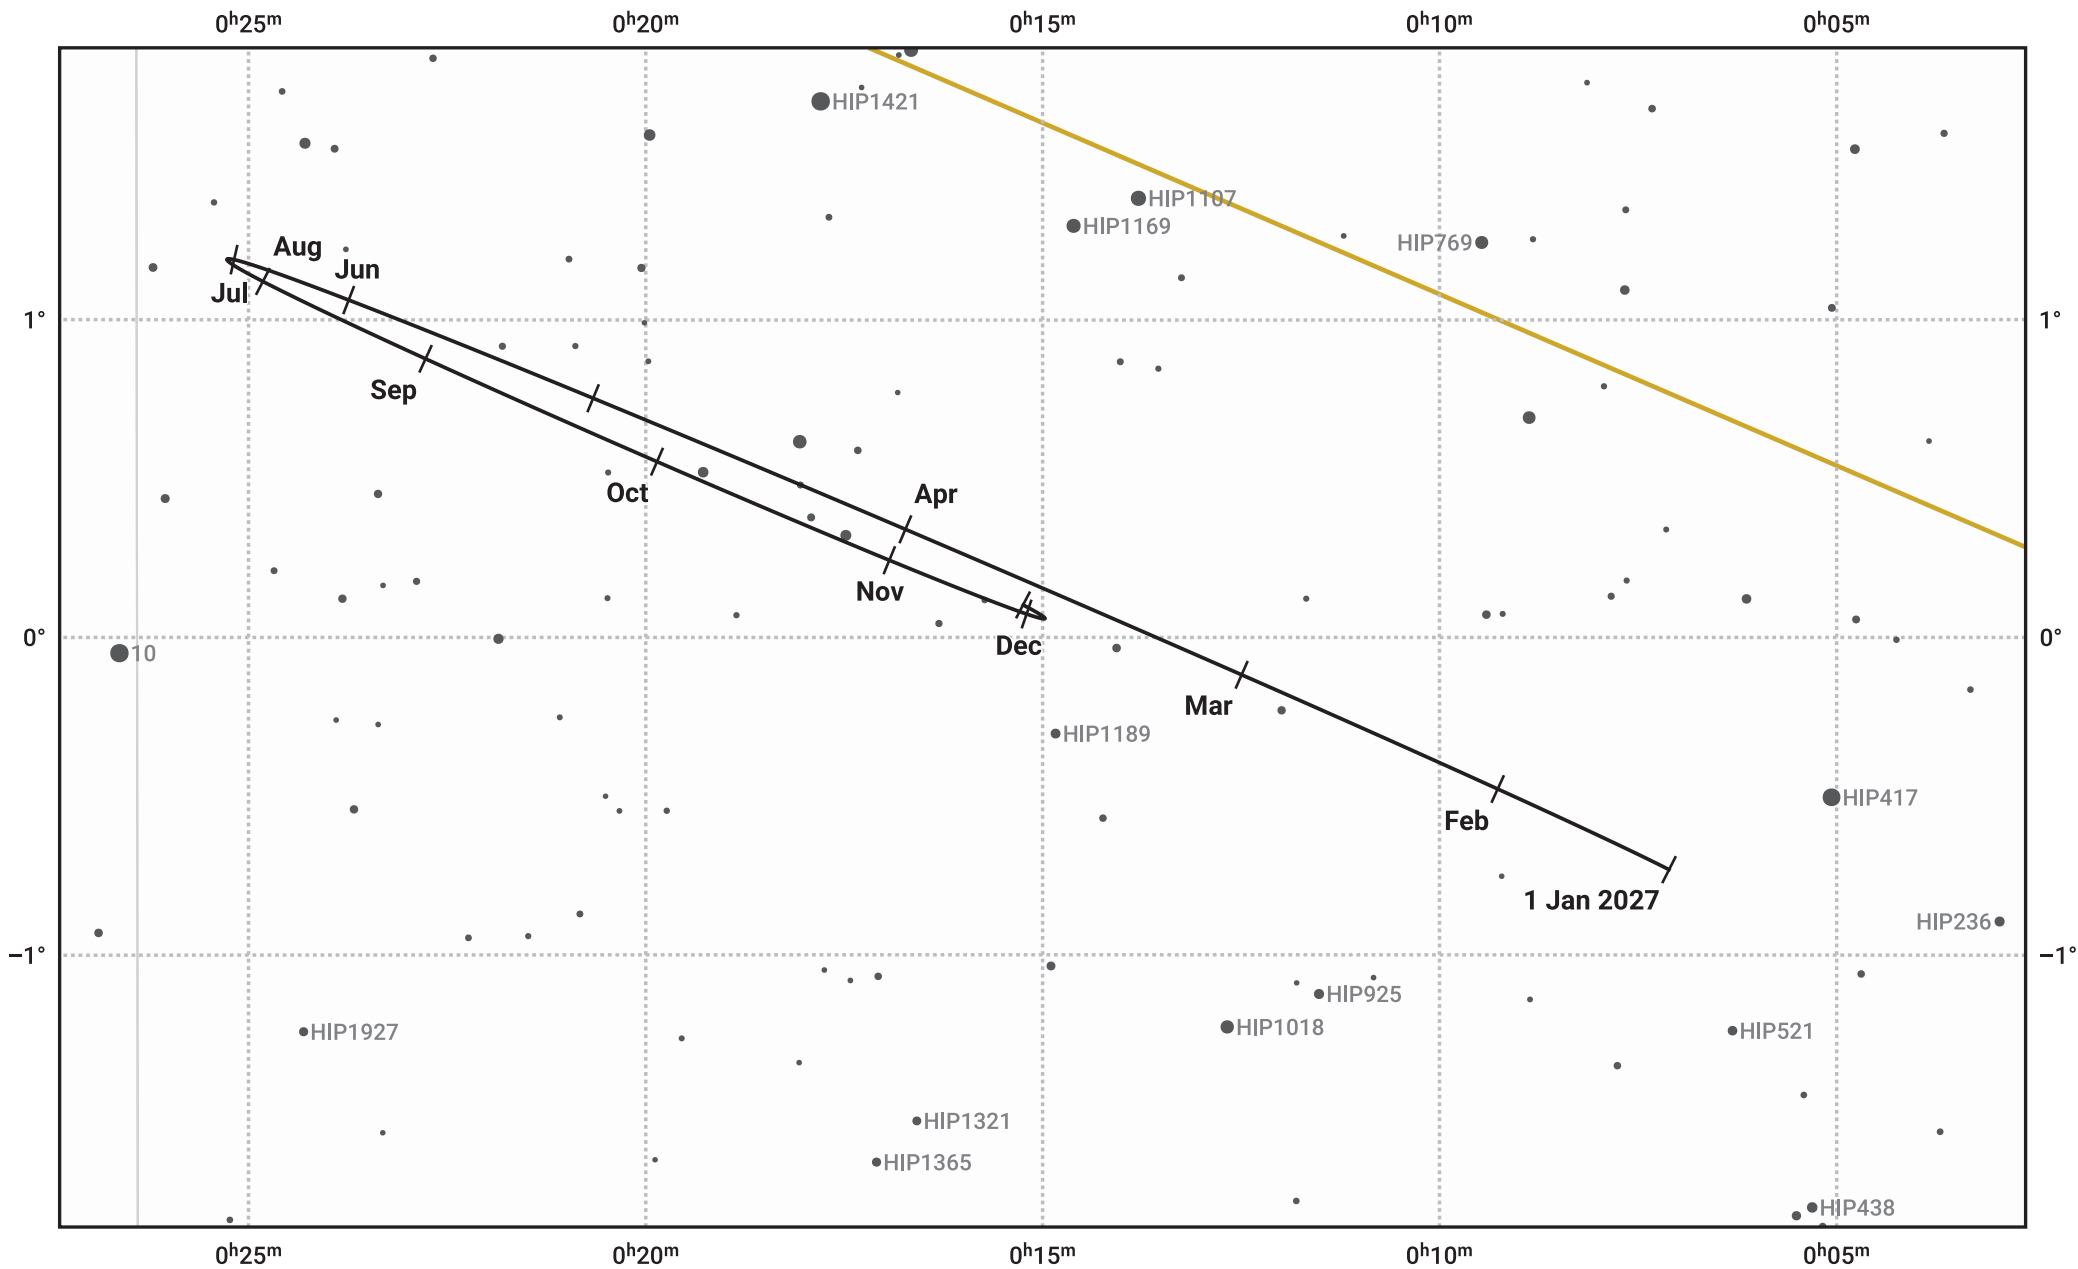

The path of Neptune in 2027

© Dominic Ford 2011–2024. Date markers placed at midnight UTC. Downloaded from <https://in-the-sky.org>

Magnitude scale: • 10.0 • 9.0 • 8.0 • 7.0 ● 6.0

— Ecliptic Plane

- Galaxy
- Bright nebula
- Open cluster
- ⊕ Globular cluster

Date	Mag	Angular size
2027 Jan 1	7.9	2.3"
2027 Apr 1	8.0	2.2"
2027 Jul 1	7.9	2.3"
2027 Oct 1	7.8	2.4"
2028 Jan 1	7.9	2.3"