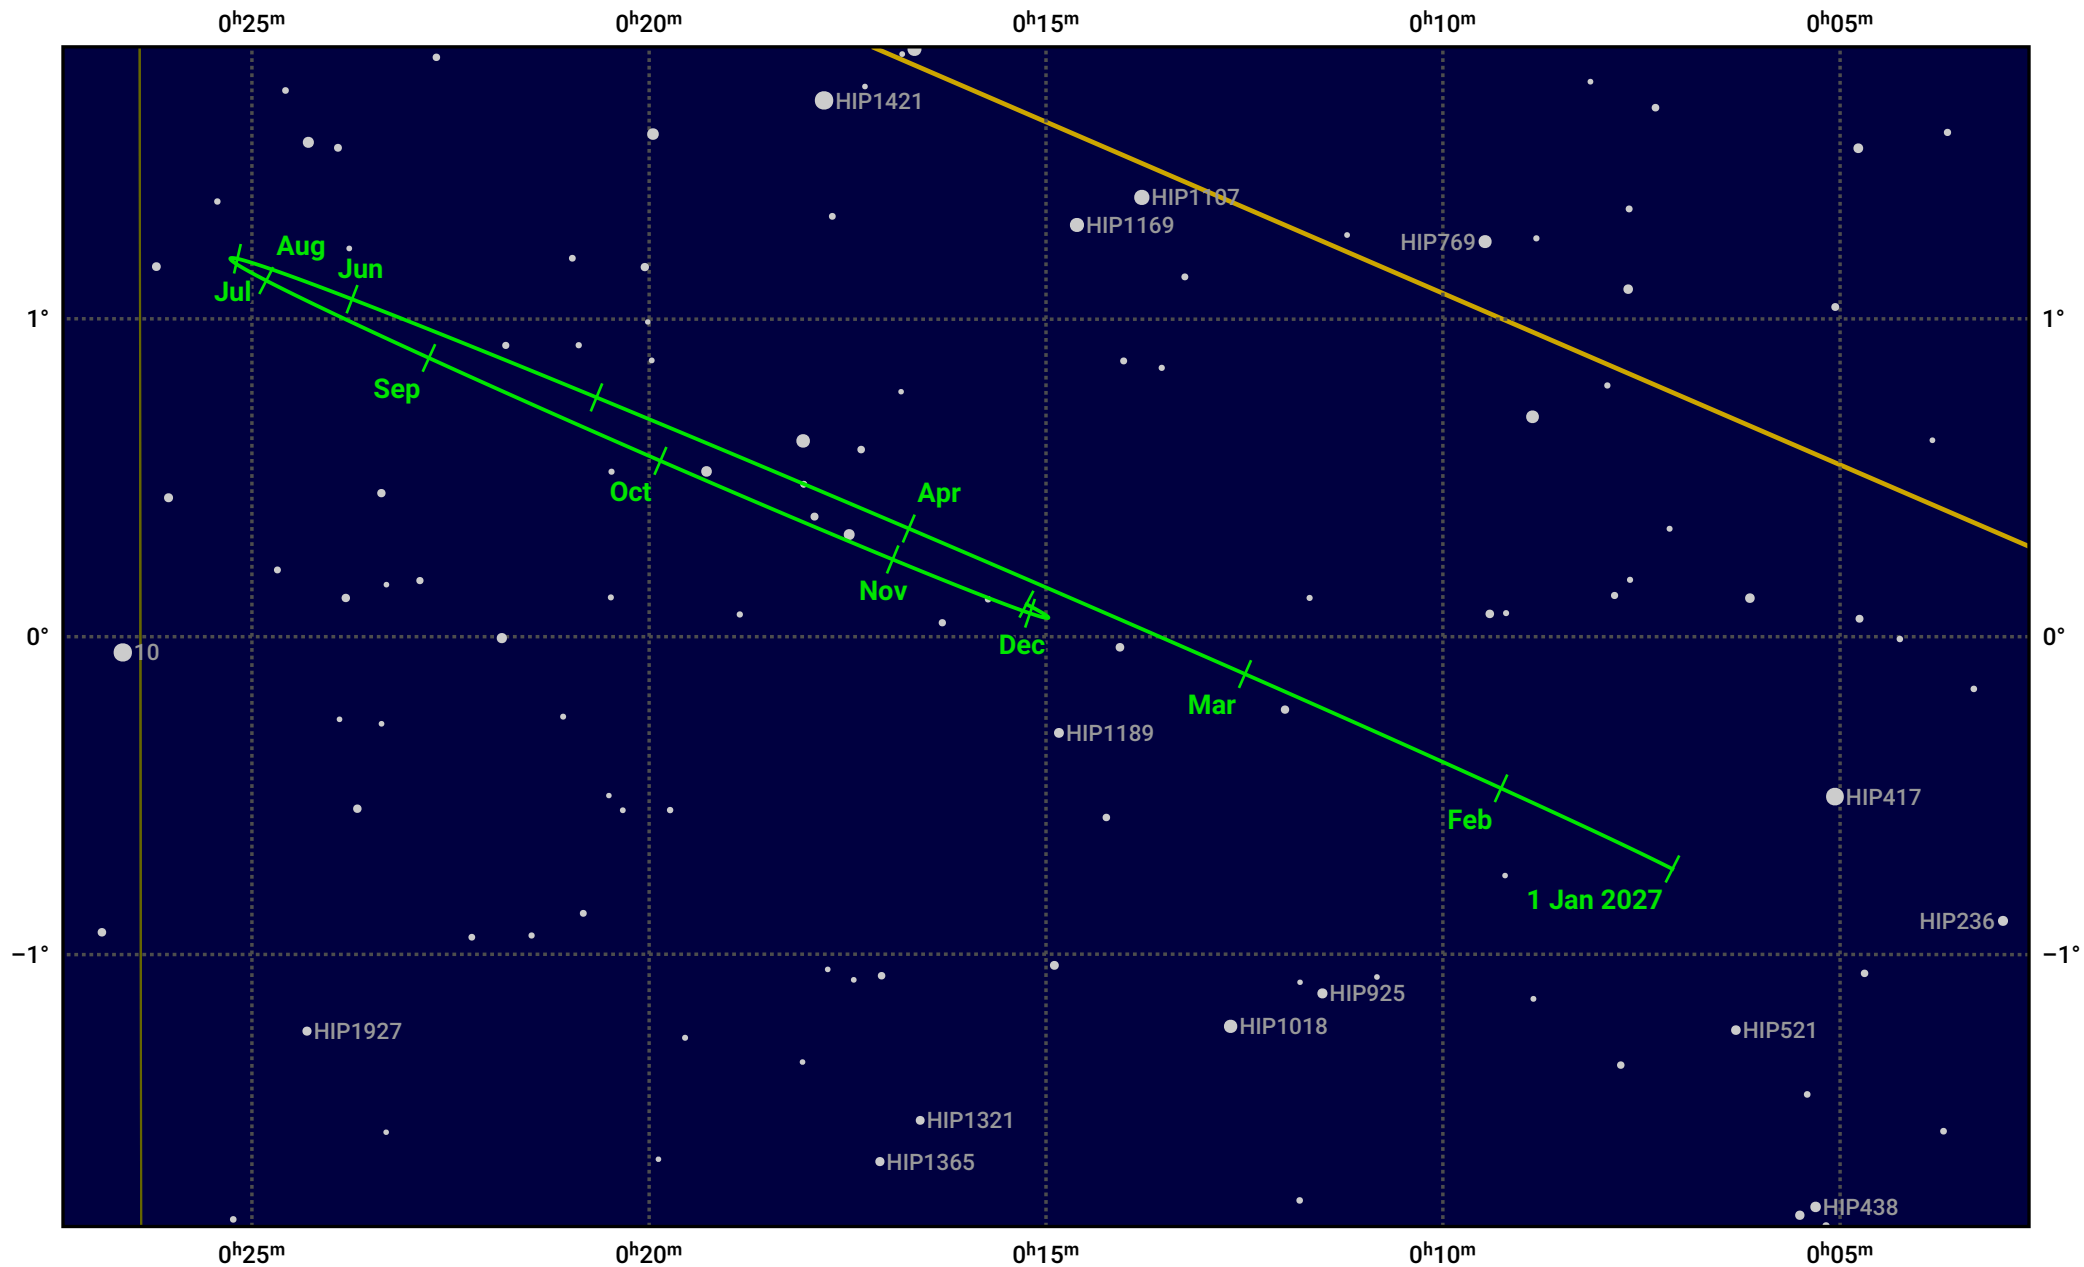

The path of Neptune in 2027

© Dominic Ford 2011–2024. Date markers placed at midnight UTC. Downloaded from <https://in-the-sky.org>

Magnitude scale: 10.0 9.0 8.0 7.0 6.0

Ecliptic Plane

- Galaxy
- Bright nebula
- Open cluster
- Globular cluster

Date	Mag	Angular size
2027 Jan 1	7.9	2.3"
2027 Apr 1	8.0	2.2"
2027 Jul 1	7.9	2.3"
2027 Oct 1	7.8	2.4"
2028 Jan 1	7.9	2.3"