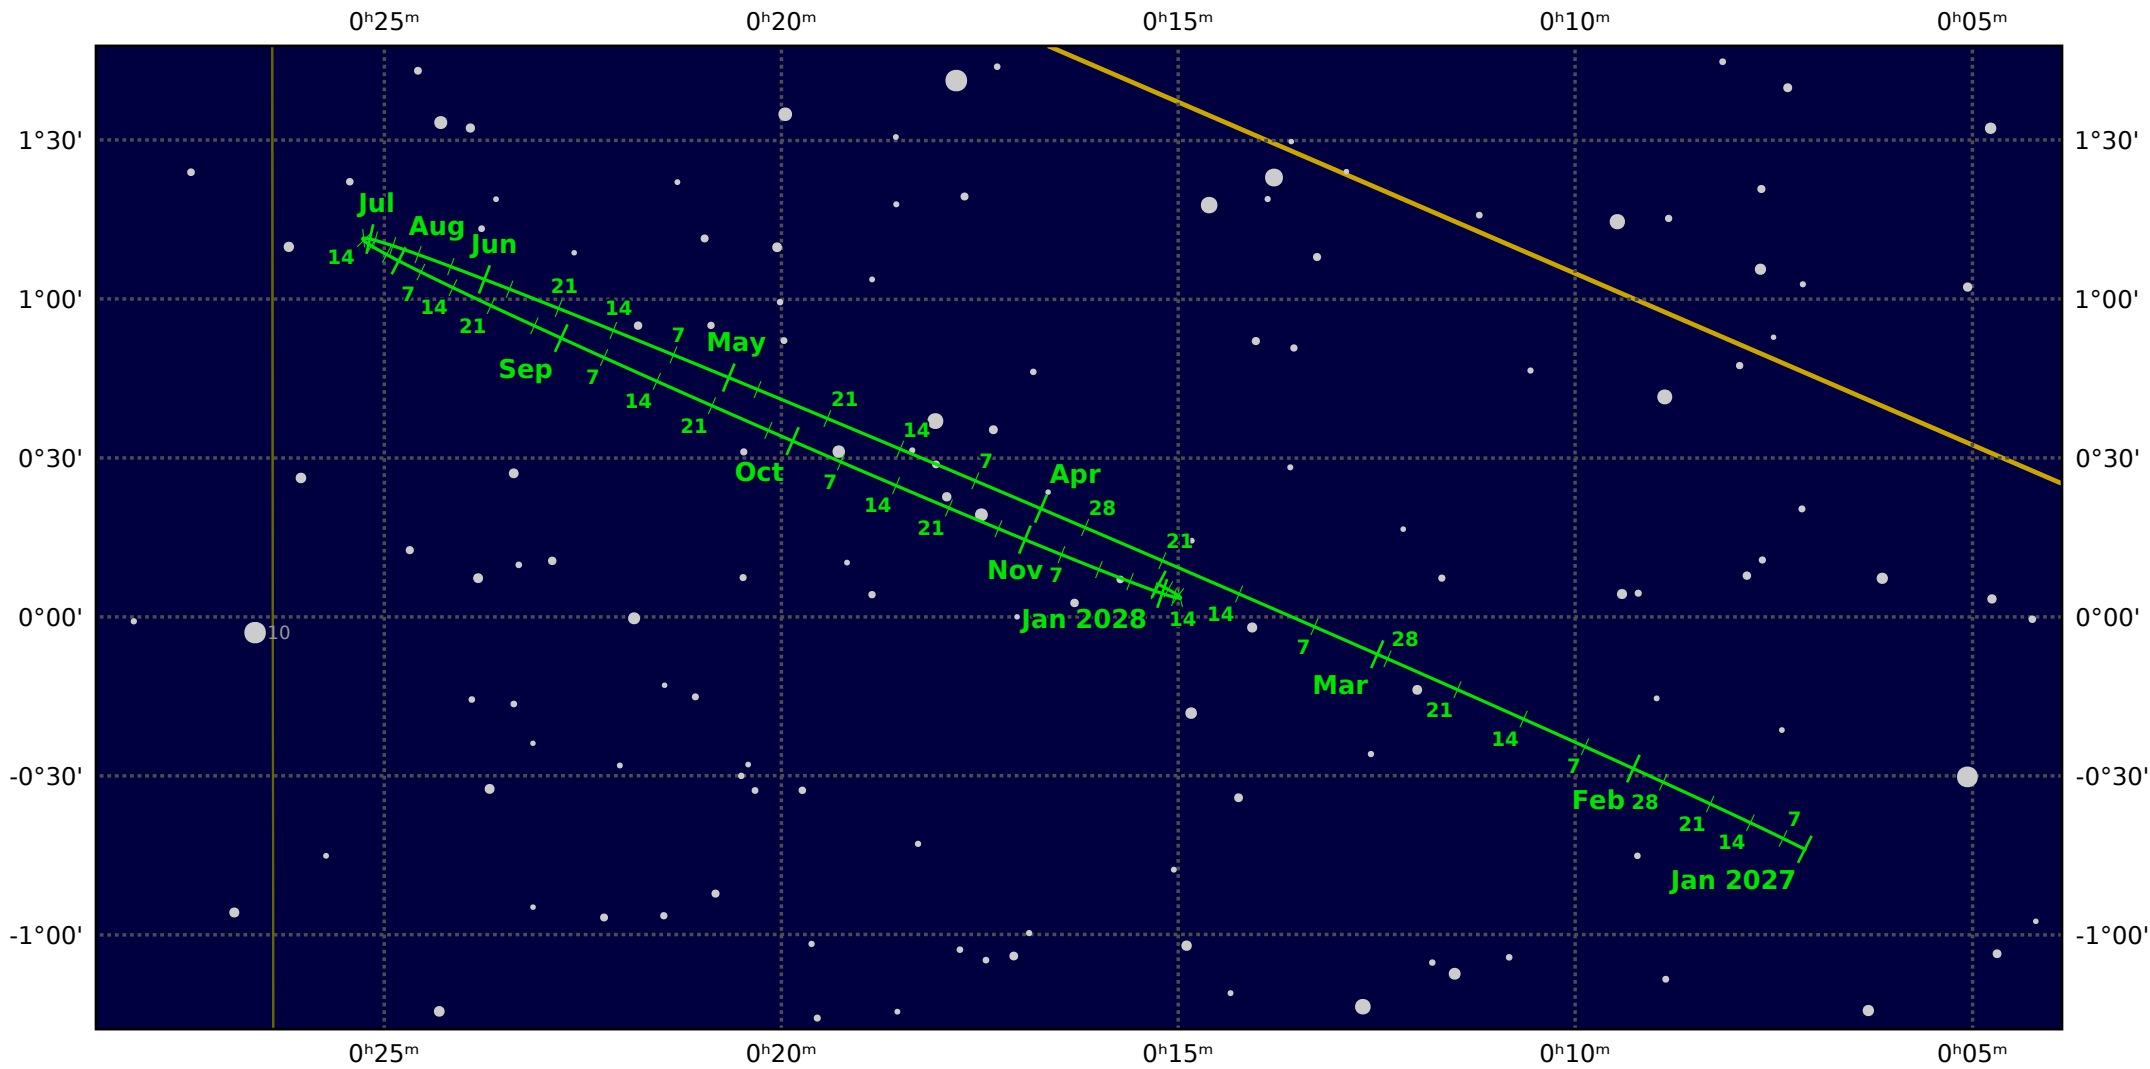

The path of Neptune in 2027

© Dominic Ford 2011-2020. Downloaded from <https://in-the-sky.org>

Magnitude scale: •10.5 •10.0 •9.5 •9.0 •8.5 •8.0 •7.5 •7.0 •6.5 ●6.0

— Ecliptic Plane — Galactic Plane