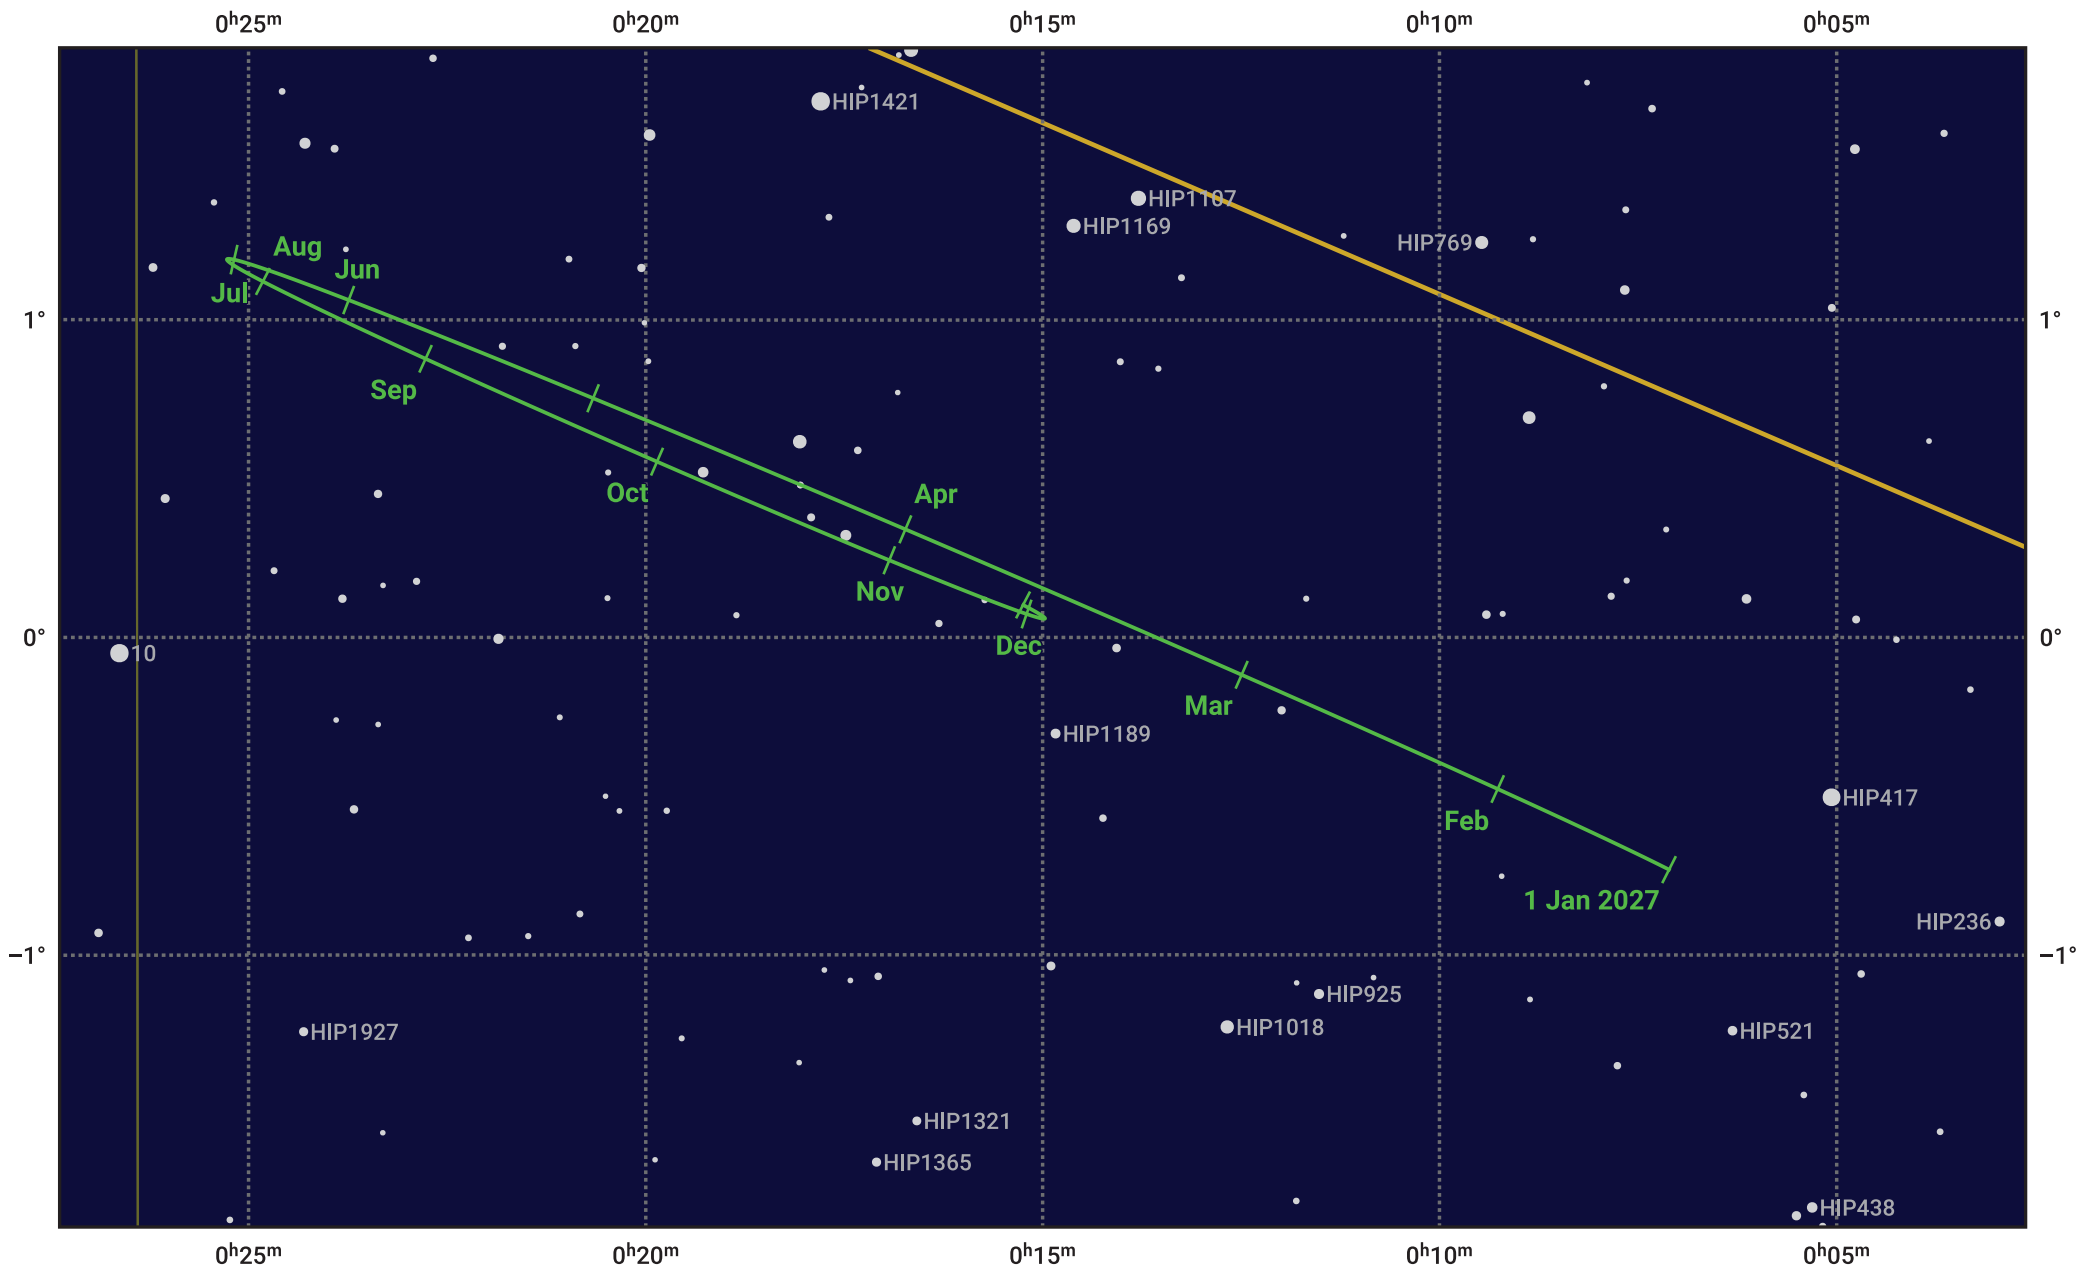

The path of Neptune in 2027

© Dominic Ford 2011–2023. Date markers placed at midnight UTC. Downloaded from <https://in-the-sky.org>

Magnitude scale: • 10.0 • 9.0 • 8.0 • 7.0 ● 6.0

— Ecliptic Plane

- Galaxy
- Bright nebula
- Open cluster
- ⊕ Globular cluster

Date	Mag	Angular size
2027 Jan 1	7.9	2.3"
2027 Apr 1	8.0	2.2"
2027 Jul 1	7.9	2.3"
2027 Oct 1	7.8	2.4"
2028 Jan 1	7.9	2.3"