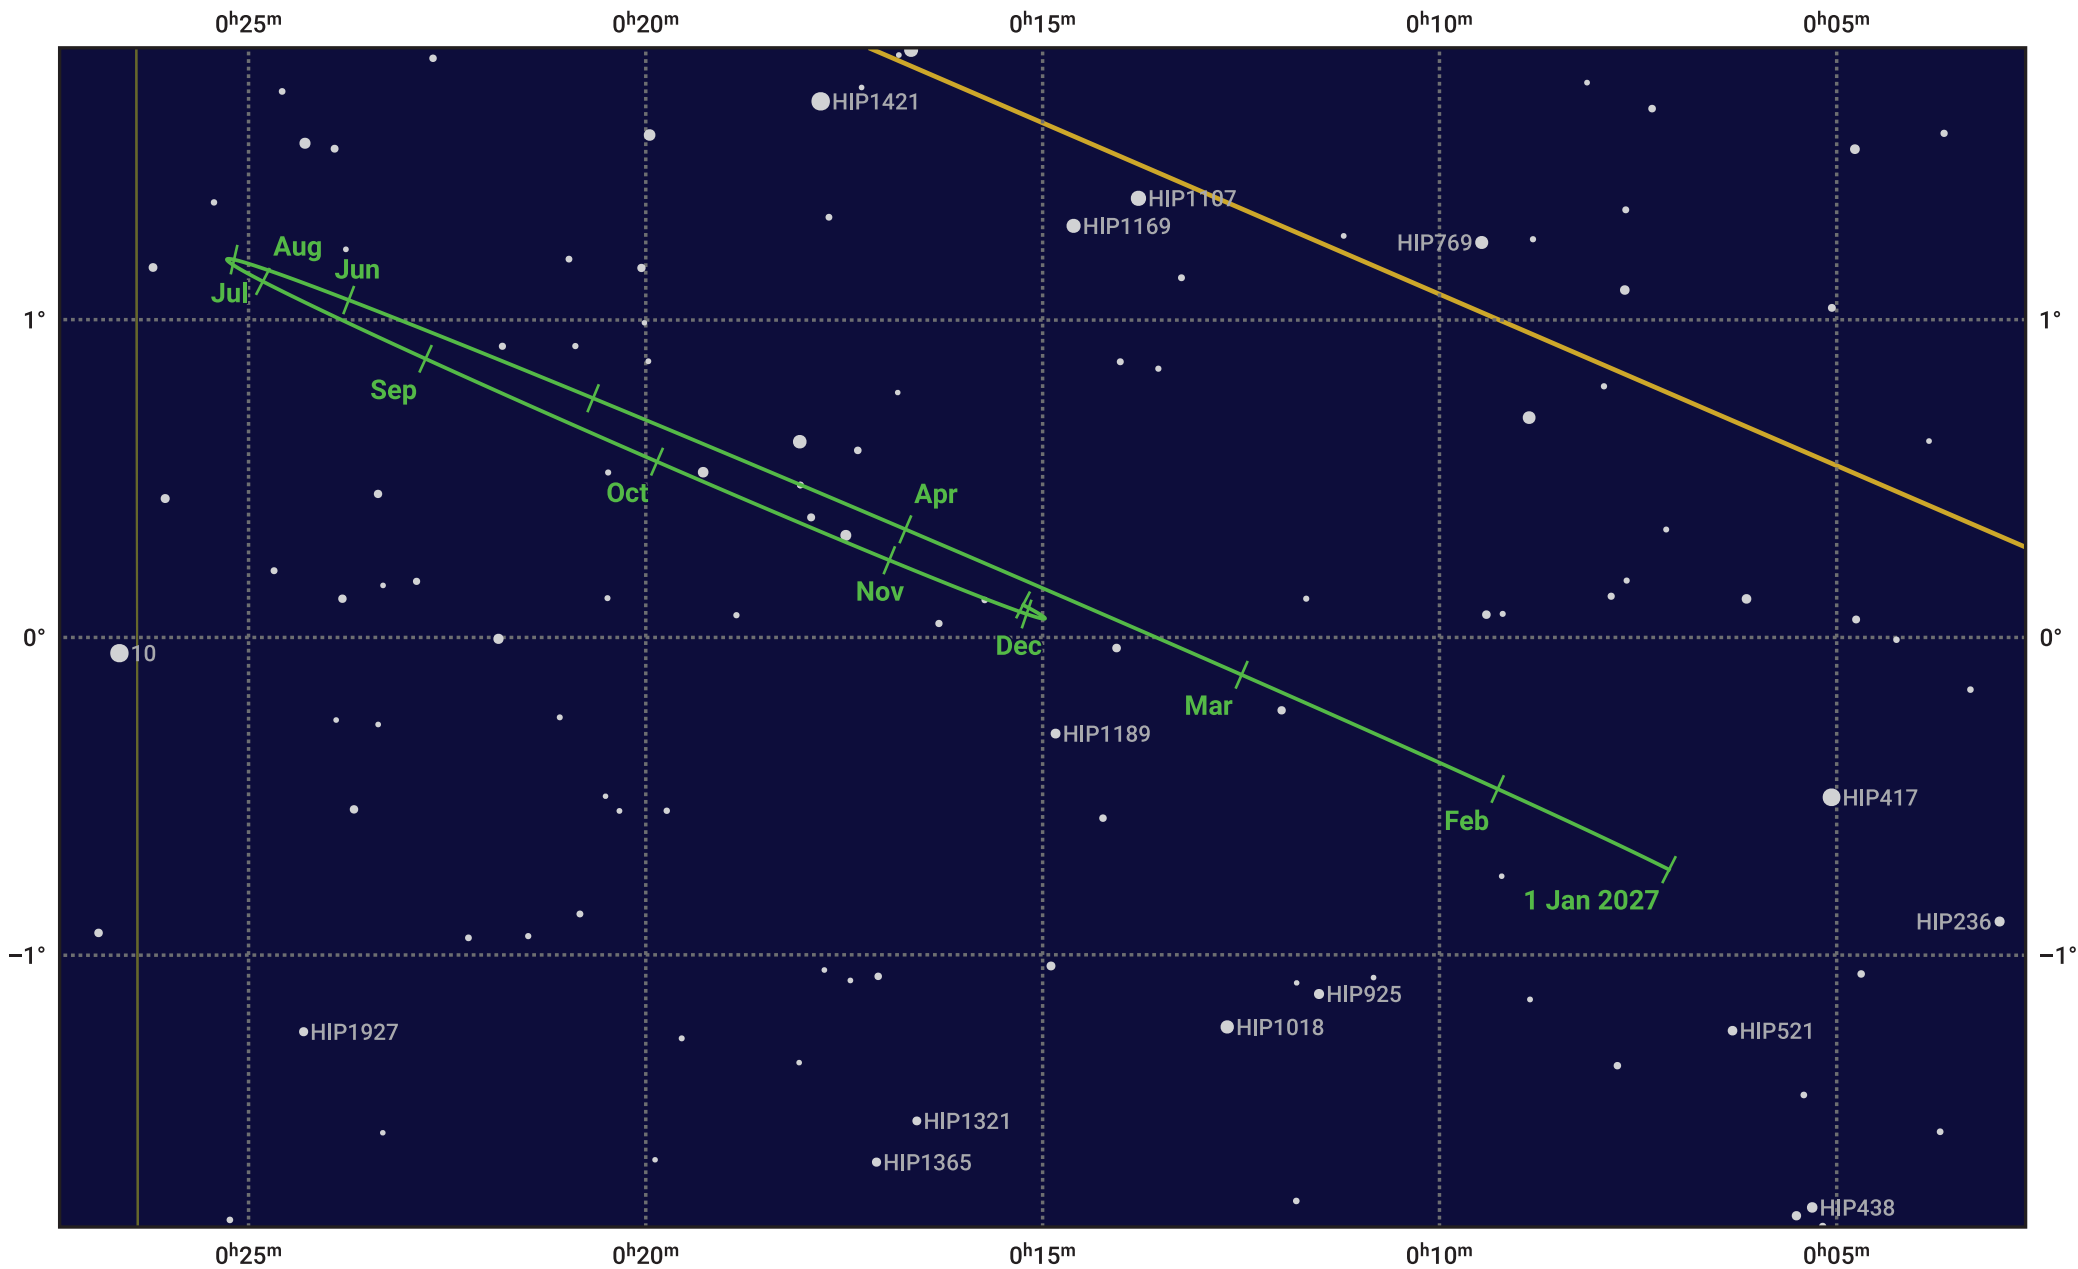

The path of Neptune in 2027

© Dominic Ford 2011–2024. Date markers placed at midnight UTC. Downloaded from <https://in-the-sky.org>

Magnitude scale: • 10.0 • 9.0 • 8.0 • 7.0 ● 6.0

— Ecliptic Plane

- Galaxy
- Bright nebula
- Open cluster
- Globular cluster

Date	Mag	Angular size
2027 Jan 1	7.9	2.3"
2027 Apr 1	8.0	2.2"
2027 Jul 1	7.9	2.3"
2027 Oct 1	7.8	2.4"
2028 Jan 1	7.9	2.3"