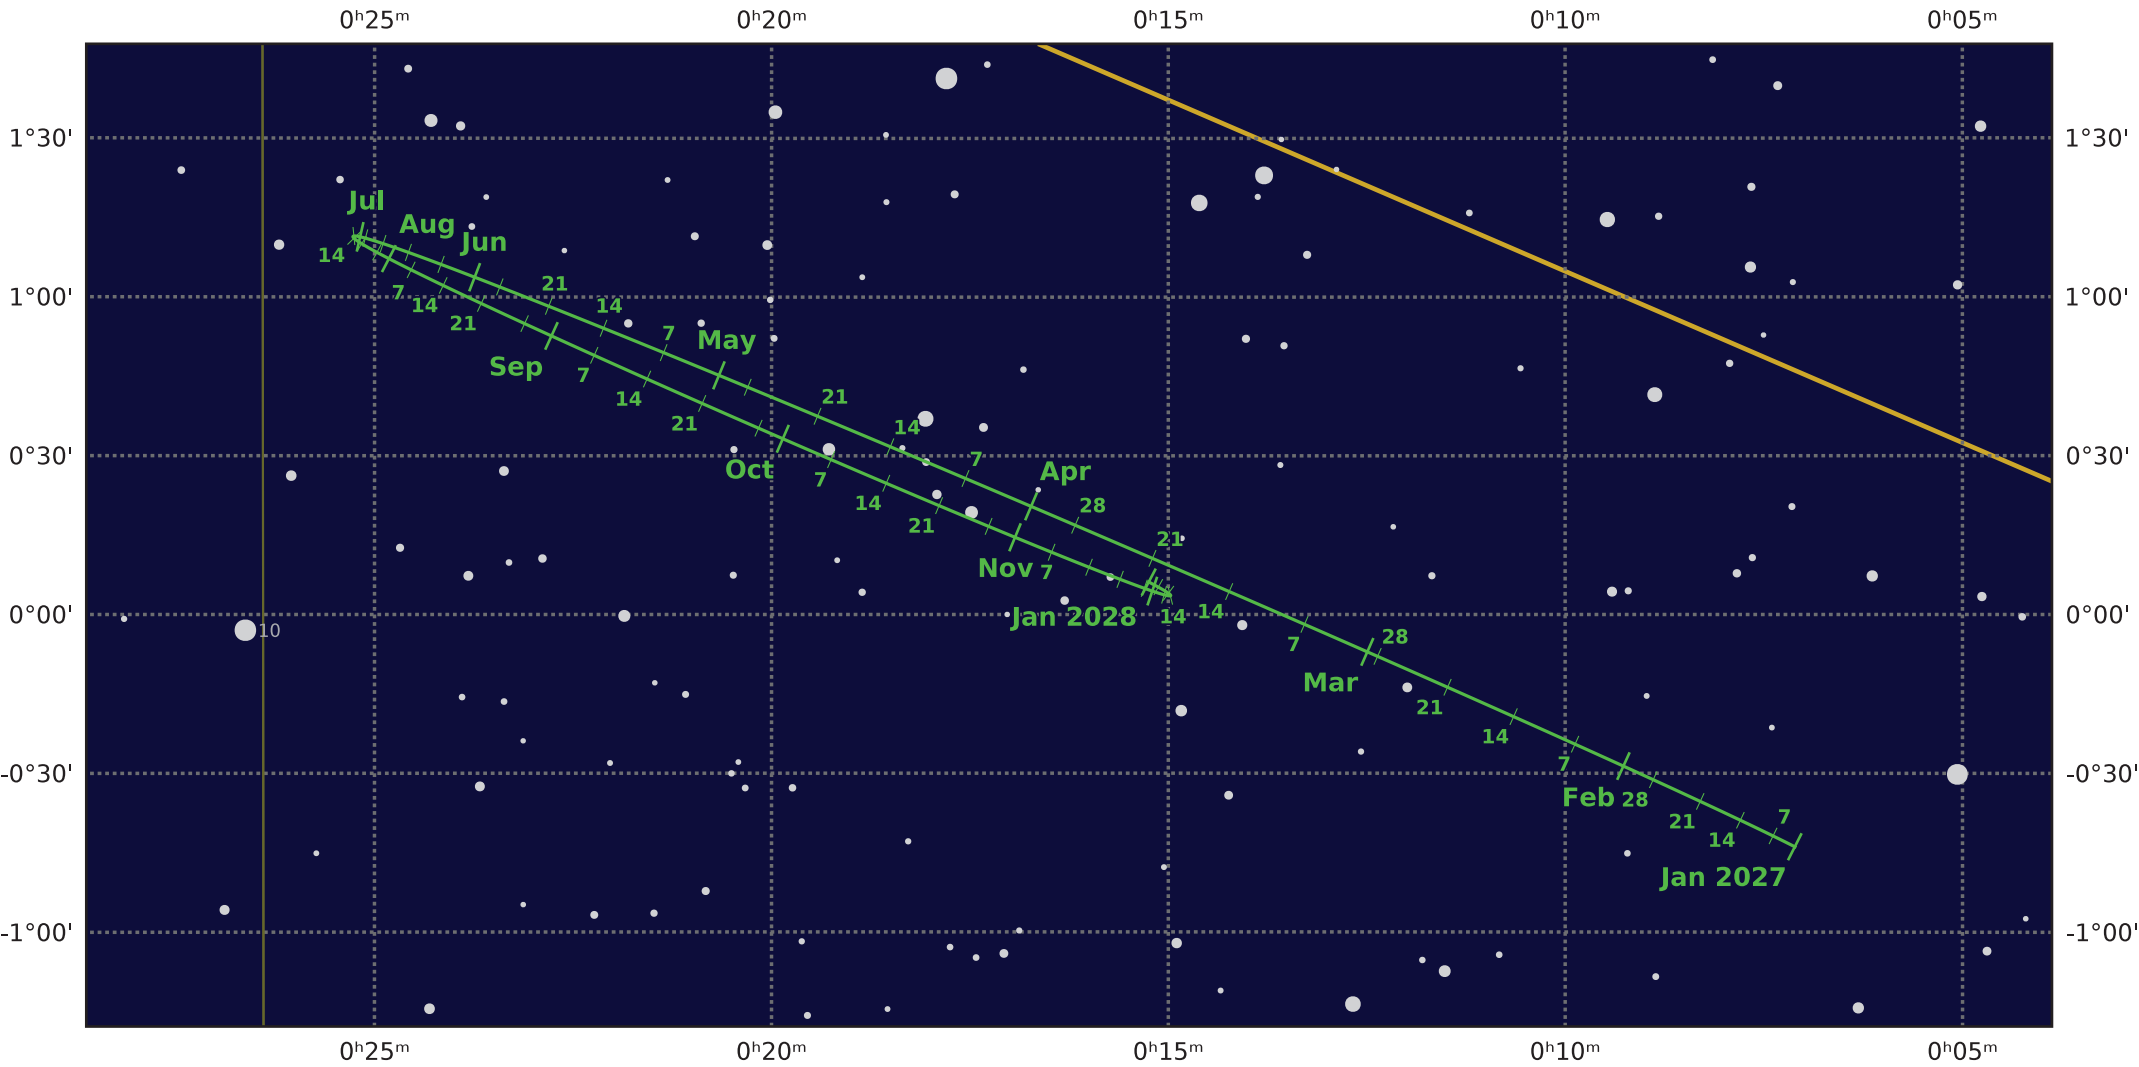

The path of Neptune in 2027

© Dominic Ford 2011-2020. Downloaded from <https://in-the-sky.org>

Magnitude scale: •10.5 •10.0 •9.5 •9.0 •8.5 •8.0 •7.5 ●7.0 ●6.5 ●6.0

— Ecliptic Plane — Galactic Plane