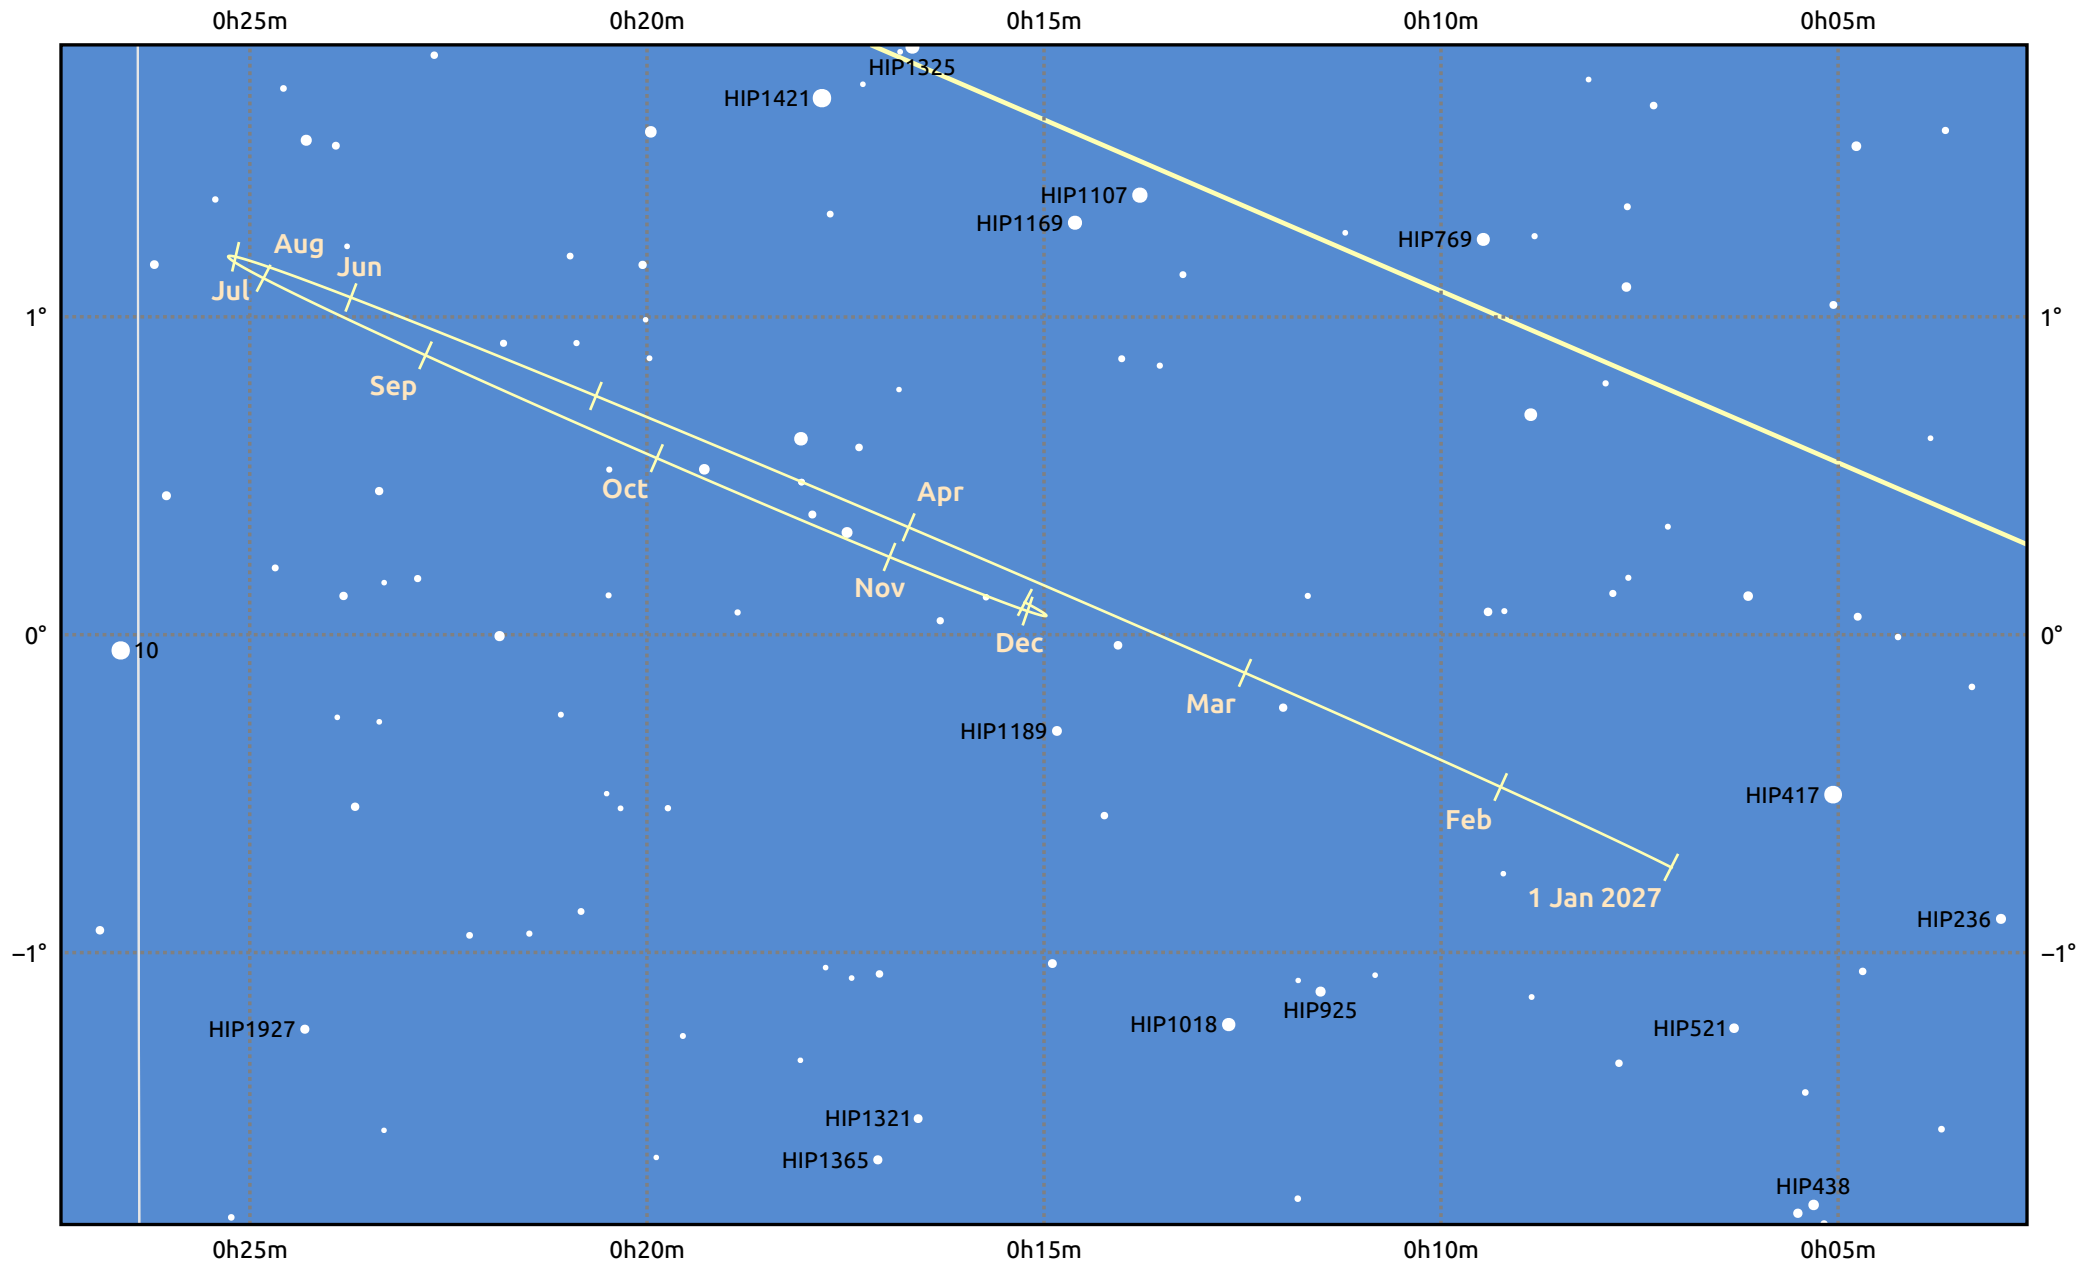

The path of Neptune in 2027

© Dominic Ford 2011–2025. Date markers placed at midnight UTC. Downloaded from <https://in-the-sky.org>

Magnitude scale: • 10.0 • 9.0 • 8.0 • 7.0 ● 6.0

— Ecliptic Plane

Galaxy Bright nebula Open cluster Globular cluster Planetary nebula

Date	Mag	Angular size
2027 Jan 1	7.9	2.3"
2027 Apr 1	8.0	2.2"
2027 Jul 1	7.9	2.3"
2027 Oct 1	7.8	2.4"
2028 Jan 1	7.9	2.3"