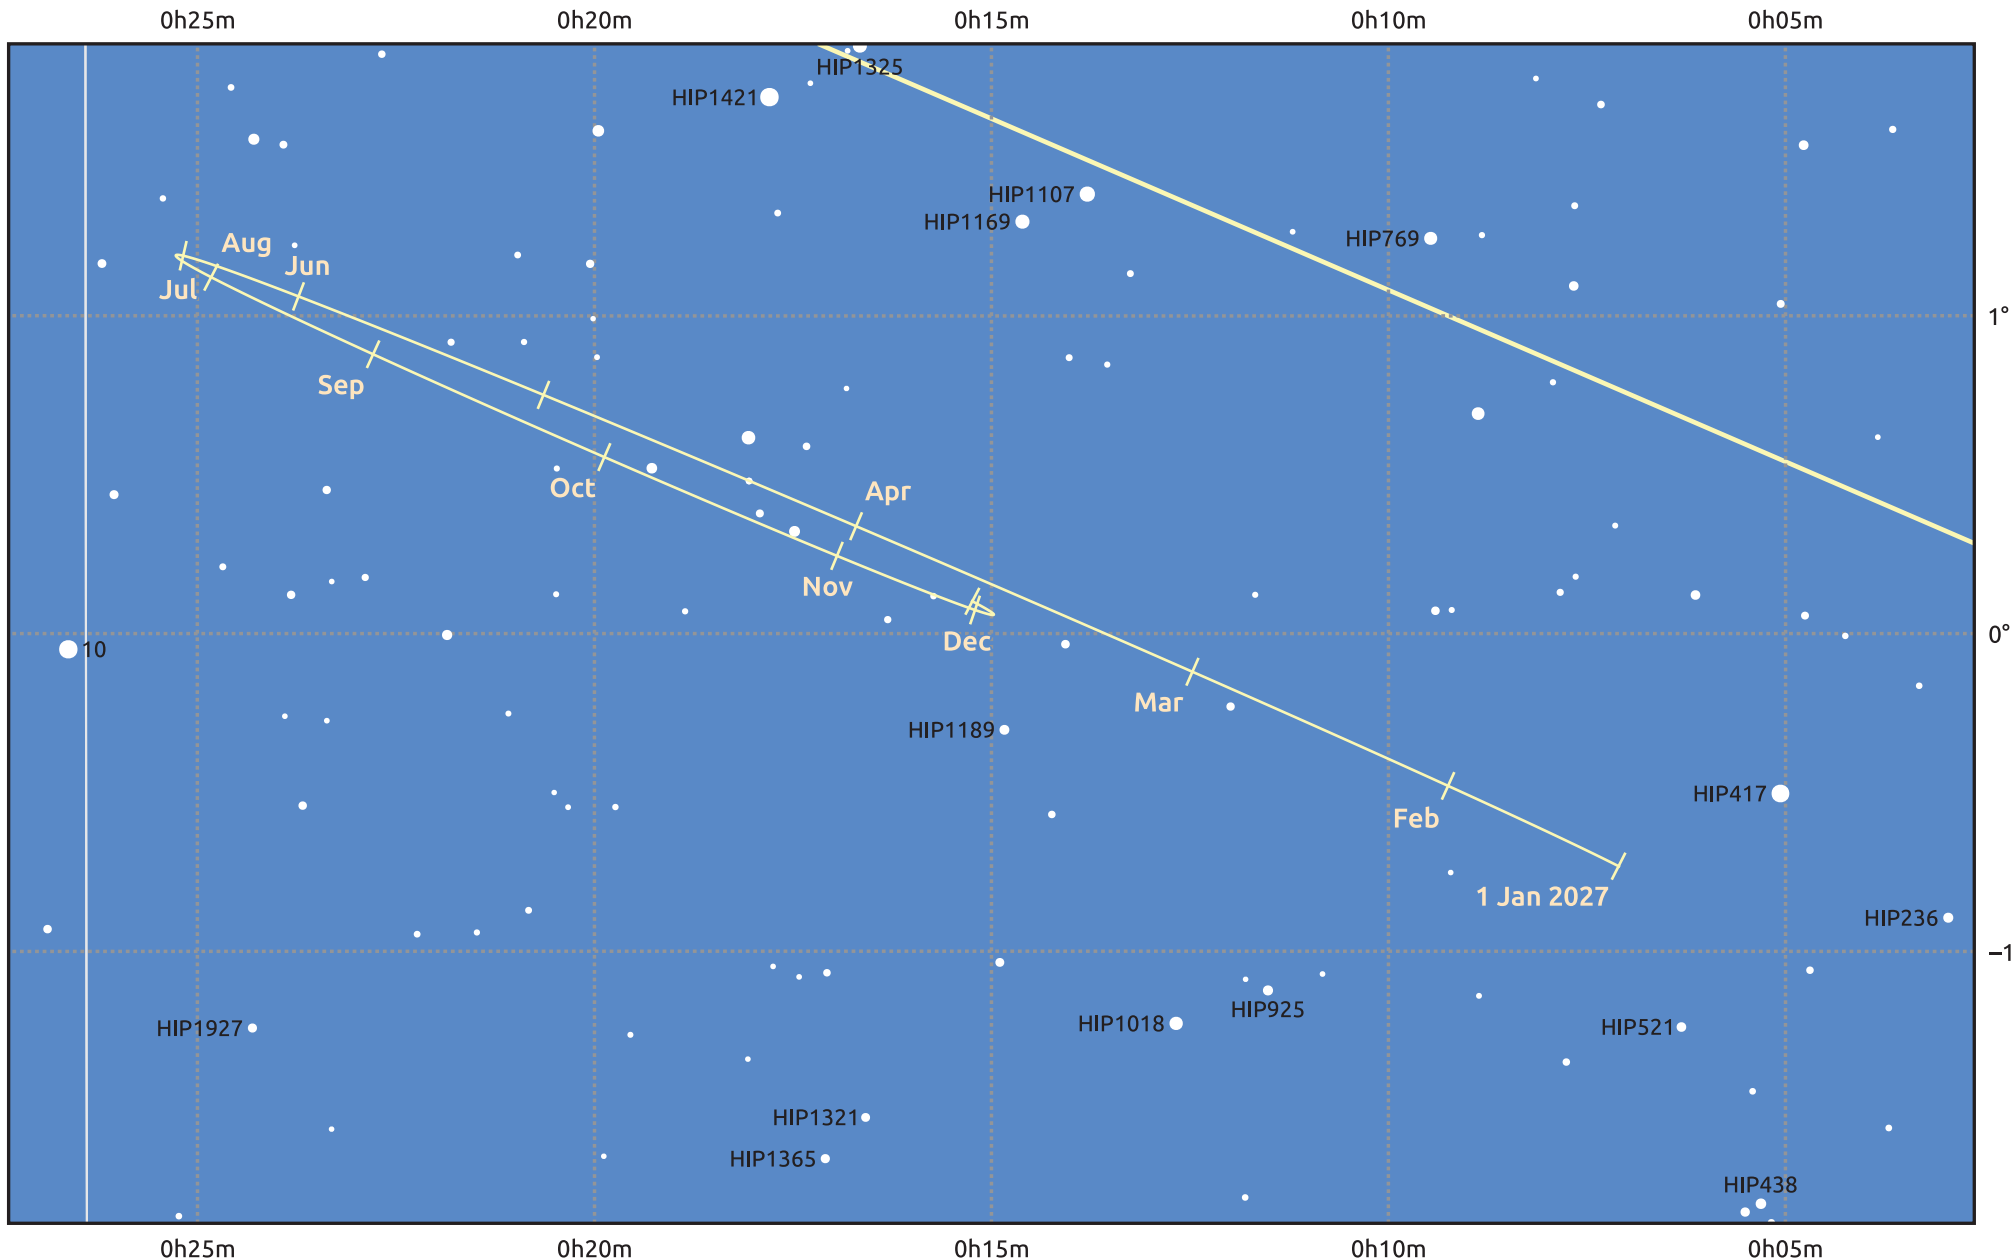

# The path of Neptune in 2027

© Dominic Ford 2011–2025. Date markers placed at midnight UTC. Downloaded from <https://in-the-sky.org>

Magnitude scale: • 10.0 • 9.0 • 8.0 • 7.0 ● 6.0

— Ecliptic Plane

- Galaxy
- Bright nebula
- Open cluster
- Globular cluster
- ◆ Planetary nebula

Date	Mag	Angular size
2027 Jan 1	7.9	2.3"
2027 Apr 1	8.0	2.2"
2027 Jul 1	7.9	2.3"
2027 Oct 1	7.8	2.4"
2028 Jan 1	7.9	2.3"