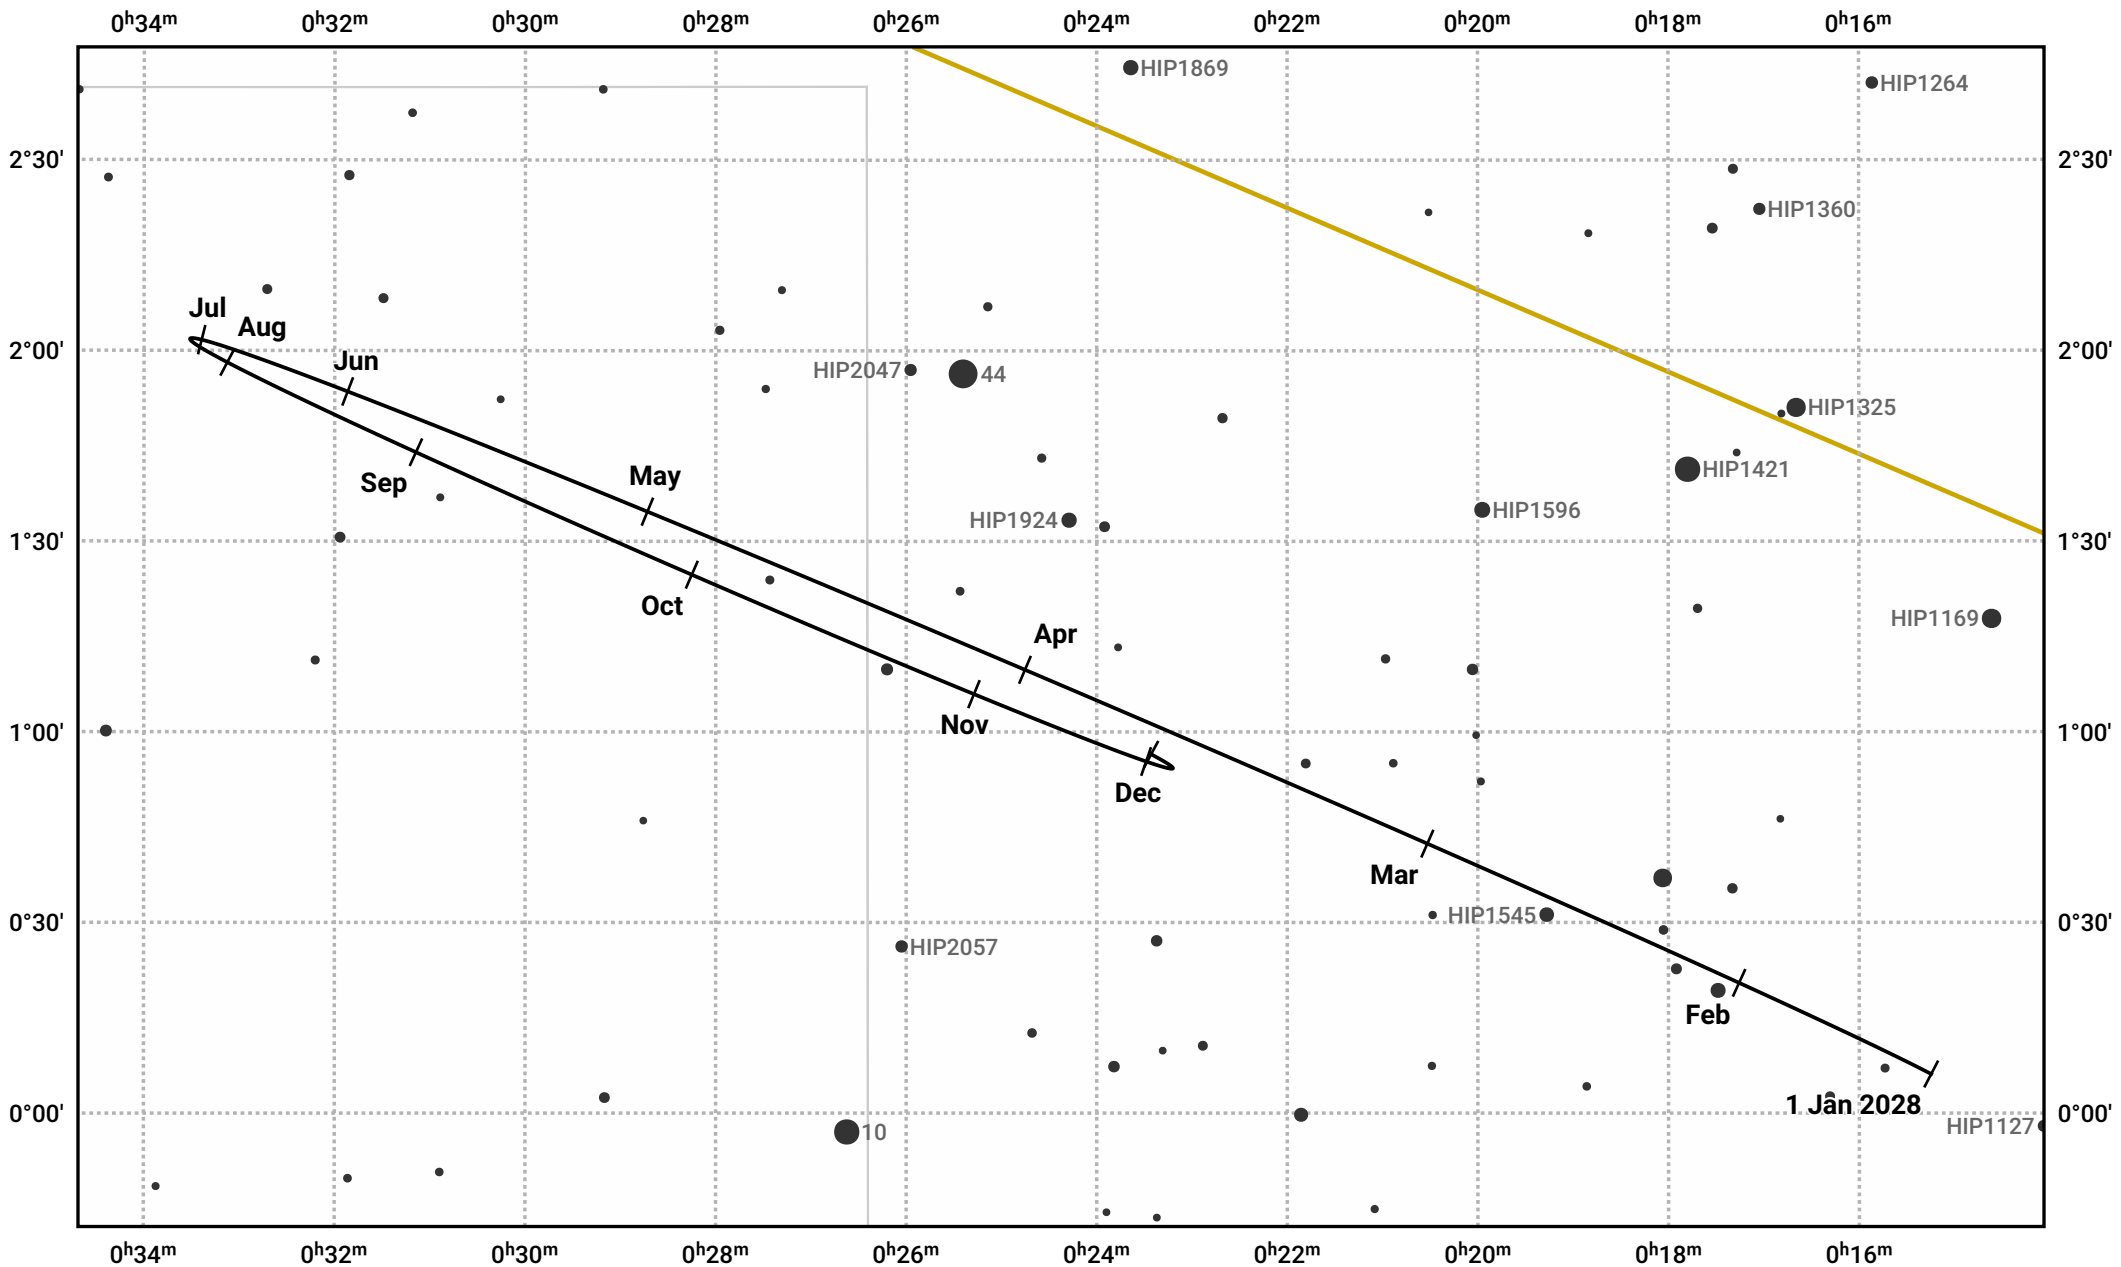

The path of Neptune in 2028

© Dominic Ford 2011–2023. Date markers placed at midnight UTC. Downloaded from <https://in-the-sky.org>

Magnitude scale: • 10.0 • 9.0 • 8.0 • 7.0 • 6.0 • 5.0

— Ecliptic Plane

- Galaxy
- Bright nebula
- Open cluster
- ⊕ Globular cluster

Date	Mag	Angular size
2028 Jan 1	7.9	2.3"
2028 Apr 1	8.0	2.2"
2028 Jul 1	7.9	2.3"
2028 Oct 1	7.8	2.4"
2029 Jan 1	7.9	2.3"