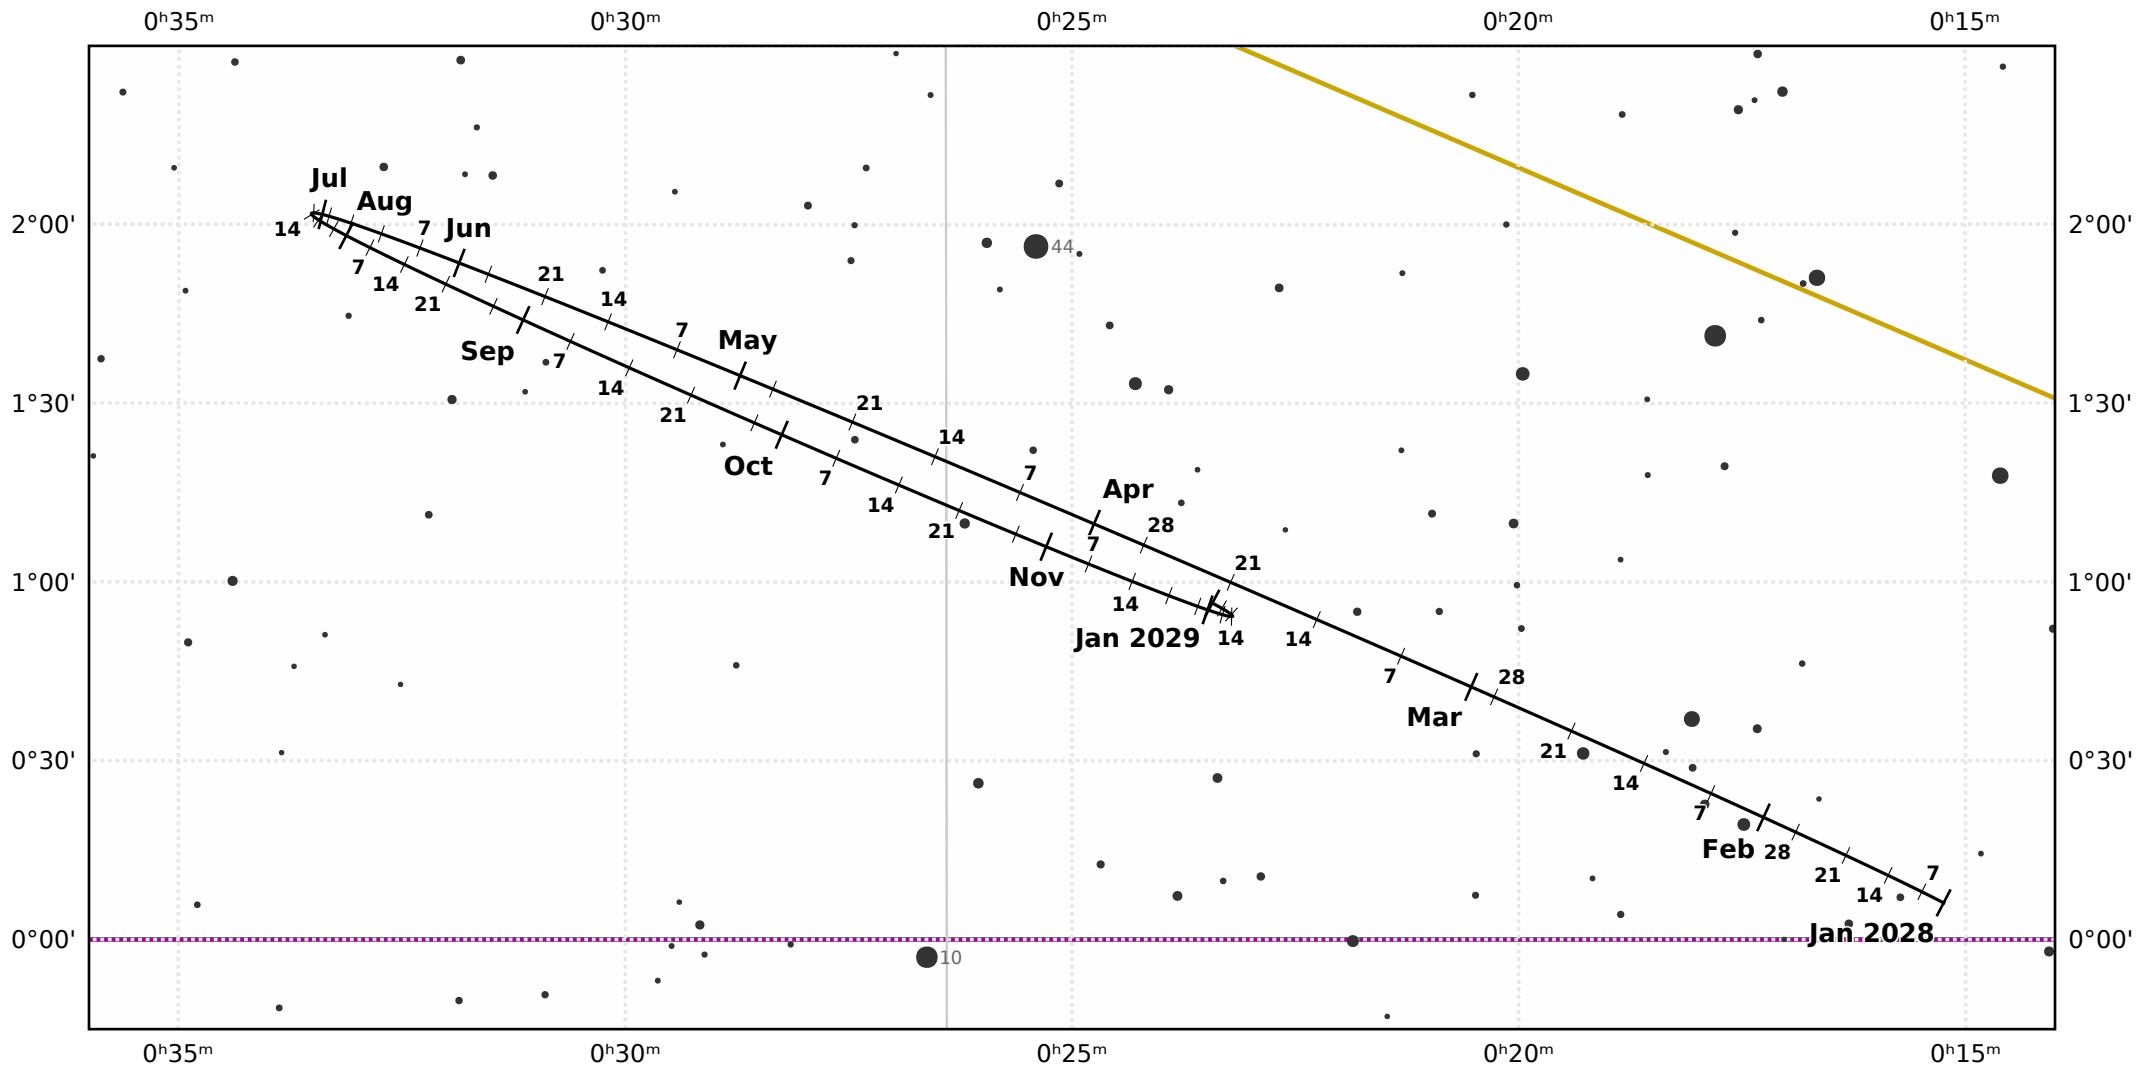

# The path of Neptune in 2028

© Dominic Ford 2011-2020. Downloaded from <https://in-the-sky.org>

Magnitude scale: •10.5 •10.0 •9.5 •9.0 •8.5 •8.0 •7.5 •7.0 •6.5 ●6.0 ●5.5

— The Equator — Ecliptic Plane — Galactic Plane