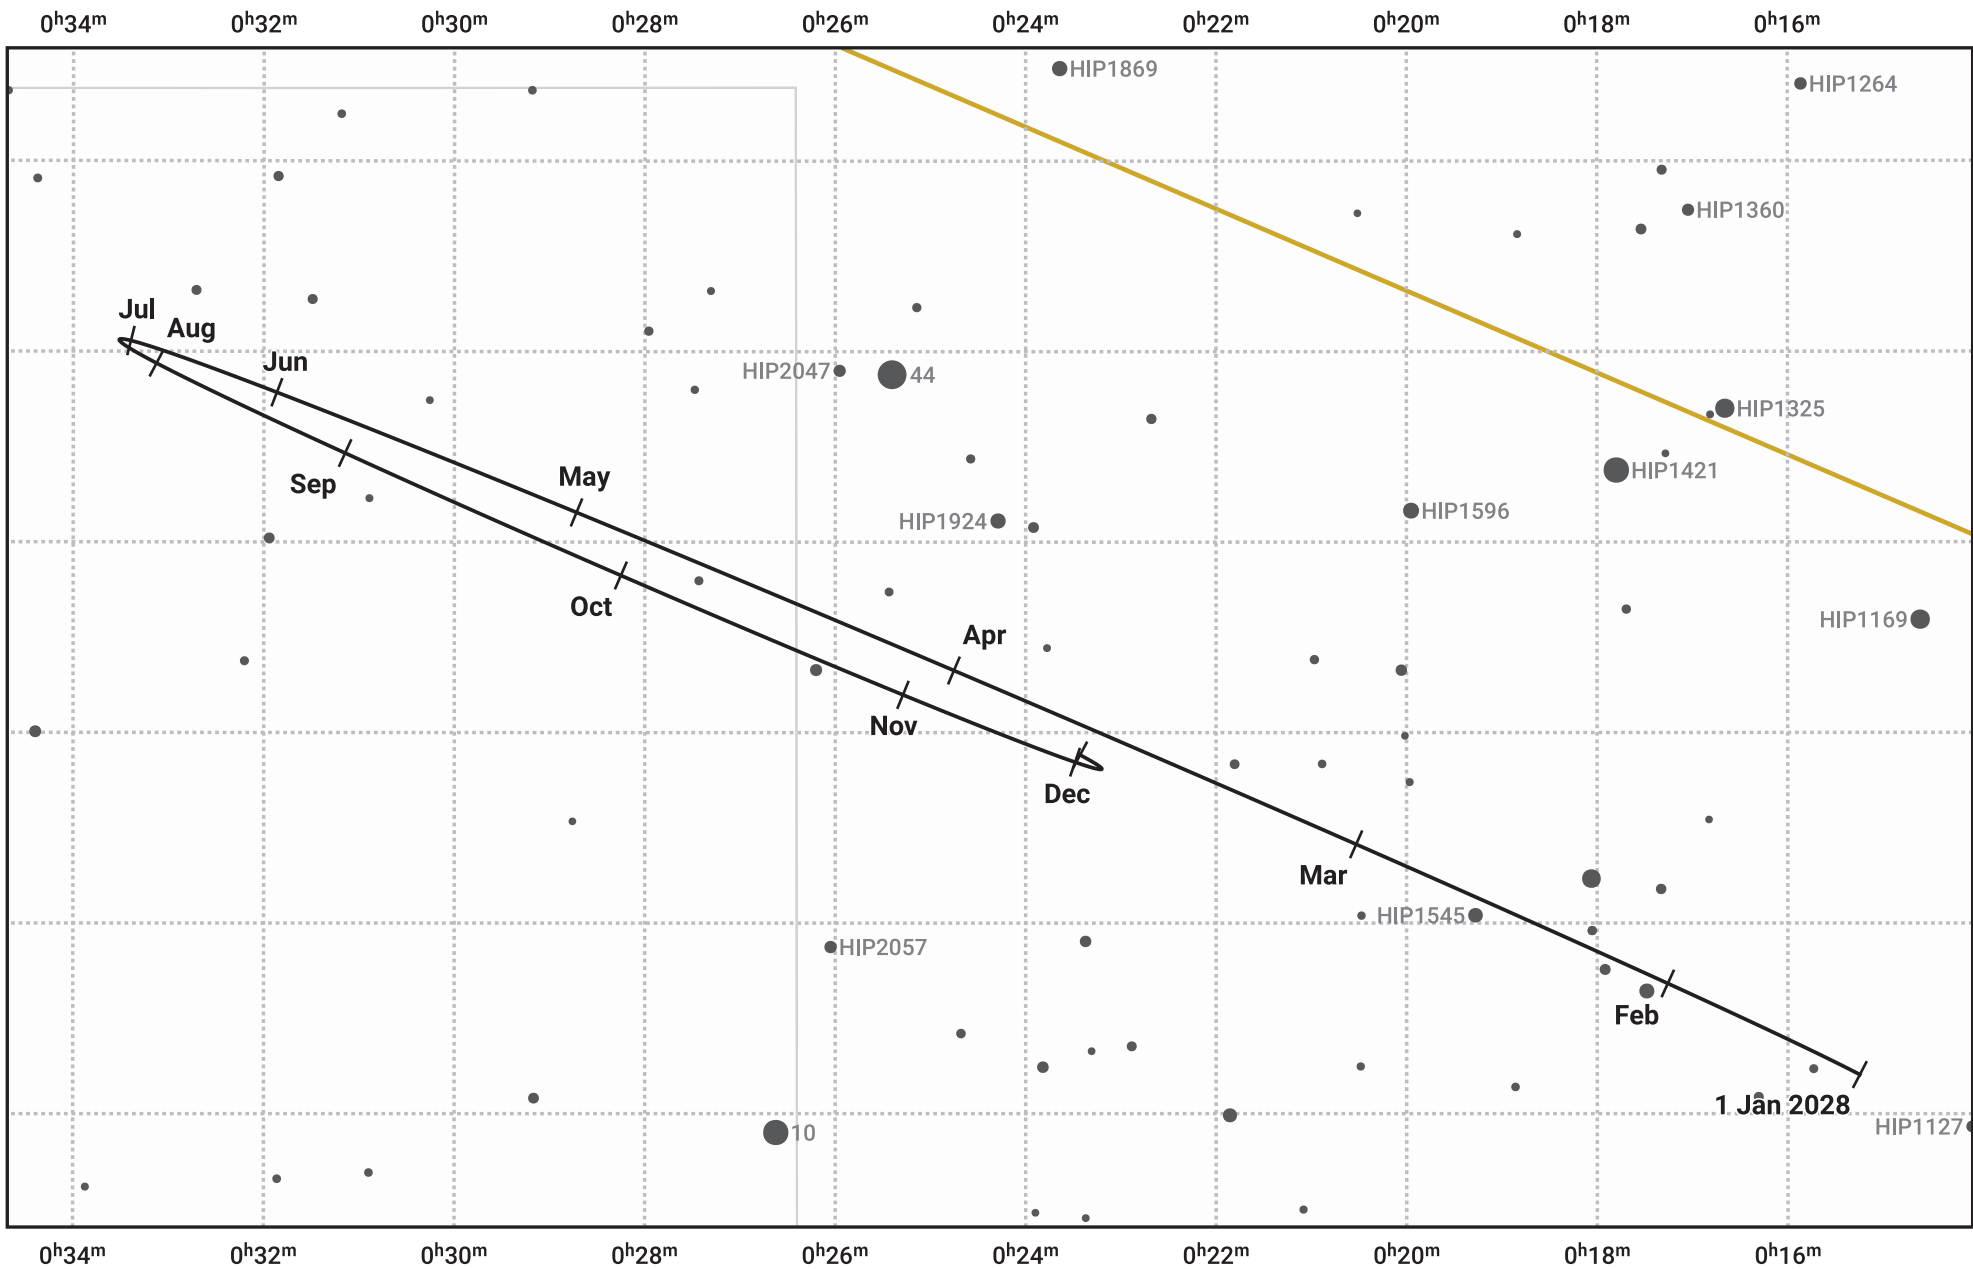

# The path of Neptune in 2028

© Dominic Ford 2011–2024. Date markers placed at midnight UTC. Downloaded from <https://in-the-sky.org>

Magnitude scale: • 10.0 • 9.0 • 8.0 • 7.0 • 6.0 • 5.0

— Ecliptic Plane

- Galaxy
- Bright nebula
- Open cluster
- ⊕ Globular cluster

Date	Mag	Angular size
2028 Jan 1	7.9	2.3"
2028 Apr 1	8.0	2.2"
2028 Jul 1	7.9	2.3"
2028 Oct 1	7.8	2.4"
2029 Jan 1	7.9	2.3"