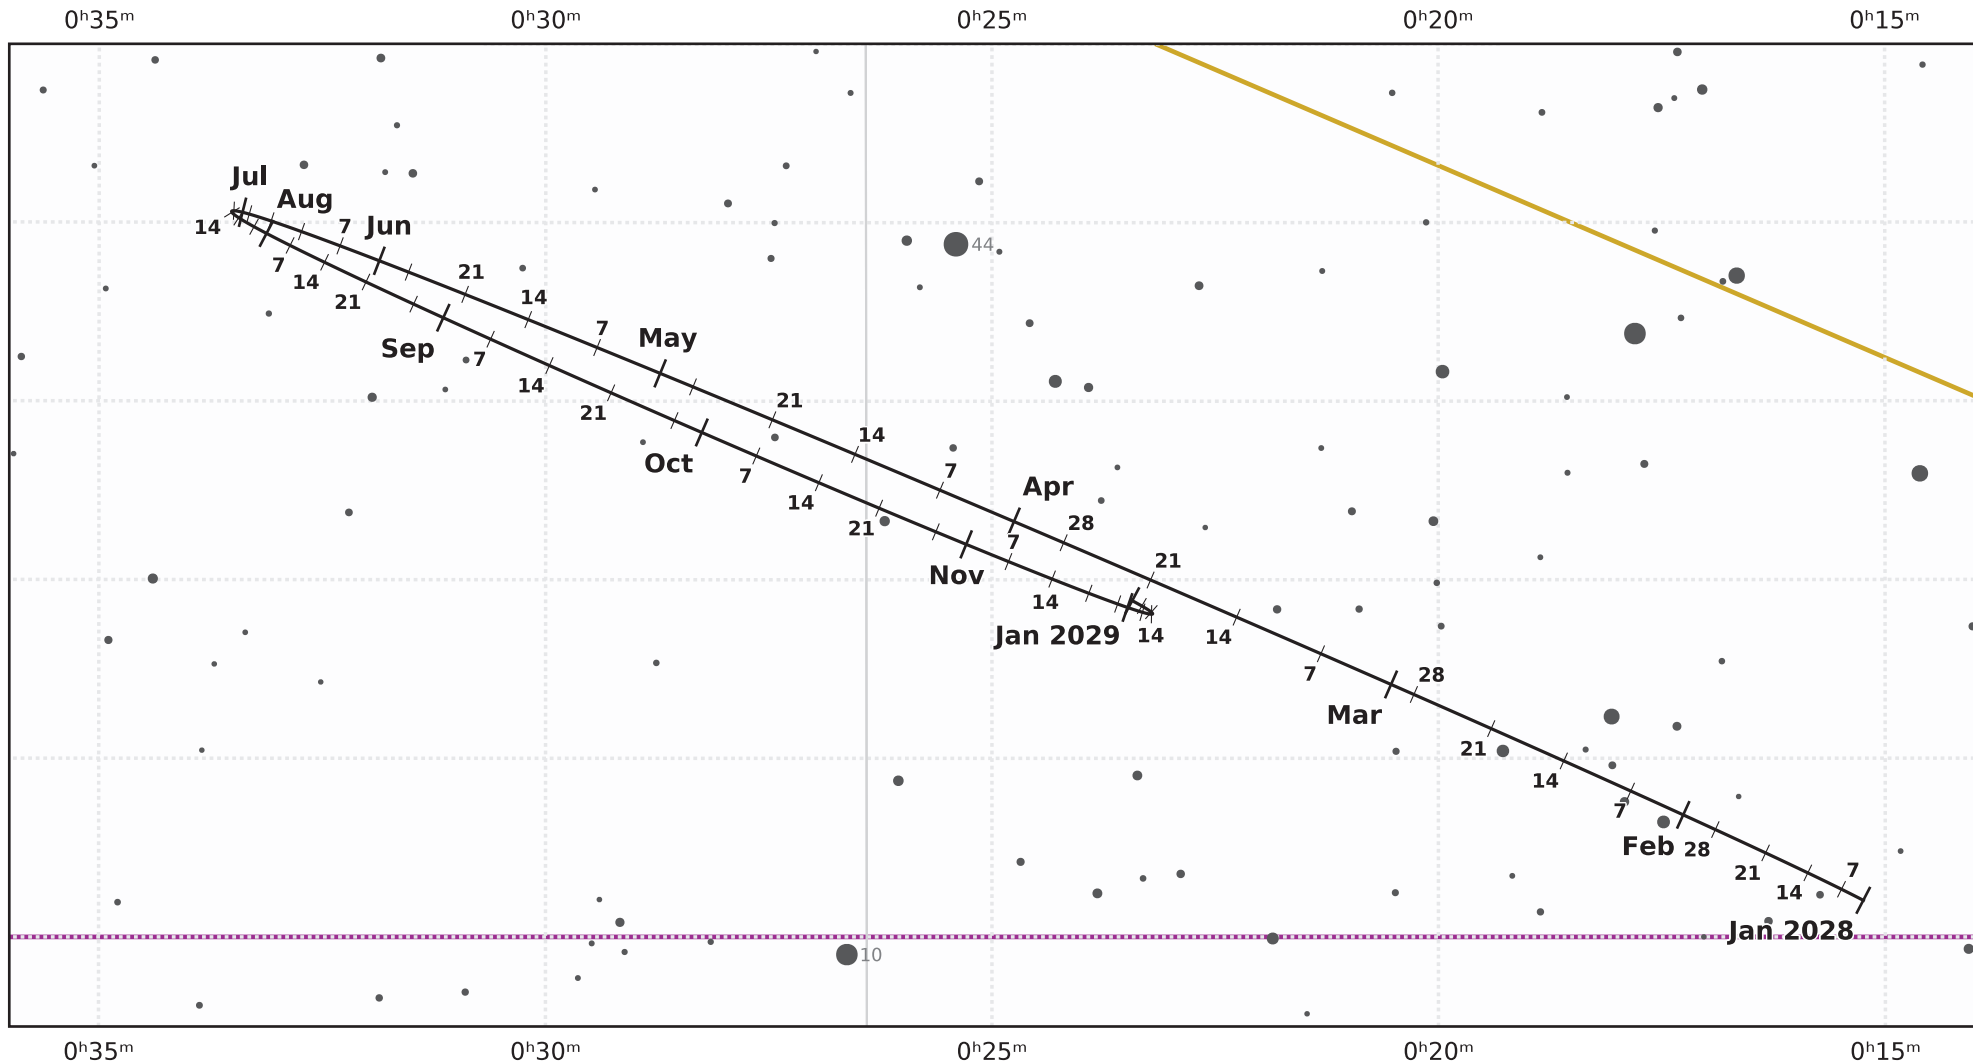

# The path of Neptune in 2028

© Dominic Ford 2011-2020. Downloaded from <https://in-the-sky.org>

Magnitude scale: • 10.5 • 10.0 • 9.5 • 9.0 • 8.5 • 8.0 • 7.5 • 7.0 • 6.5 • 6.0 • 5.5

— The Equator

— Ecliptic Plane

— Galactic Plane