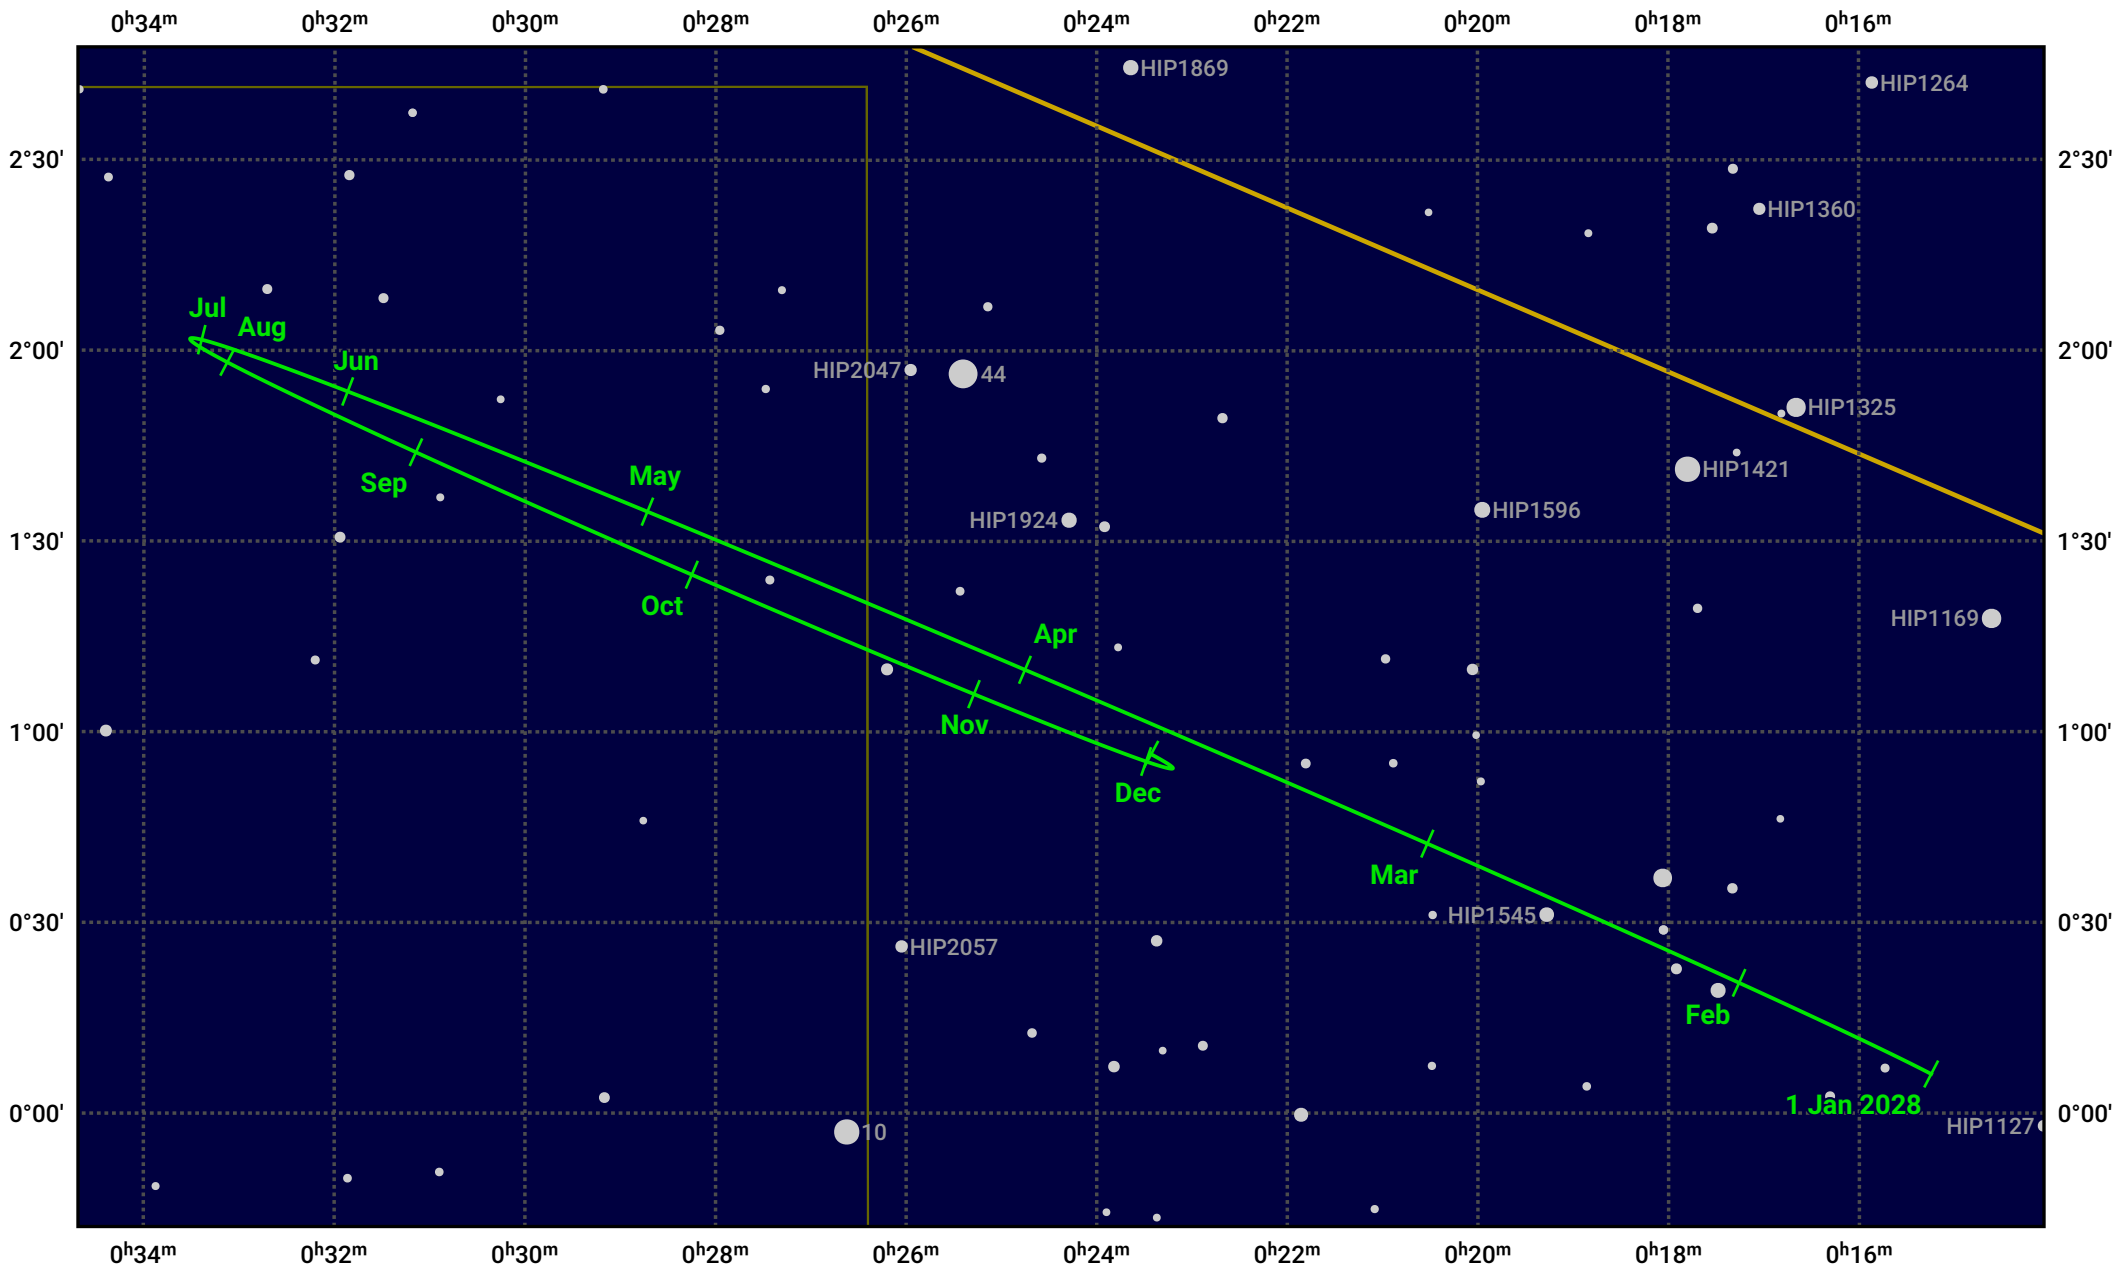

The path of Neptune in 2028

© Dominic Ford 2011–2024. Date markers placed at midnight UTC. Downloaded from <https://in-the-sky.org>

Magnitude scale: • 10.0 • 9.0 • 8.0 • 7.0 • 6.0 • 5.0

— Ecliptic Plane

● Galaxy
 ■ Bright nebula
 ● Open cluster
 ⊕ Globular cluster

Date	Mag	Angular size
2028 Jan 1	7.9	2.3"
2028 Apr 1	8.0	2.2"
2028 Jul 1	7.9	2.3"
2028 Oct 1	7.8	2.4"
2029 Jan 1	7.9	2.3"