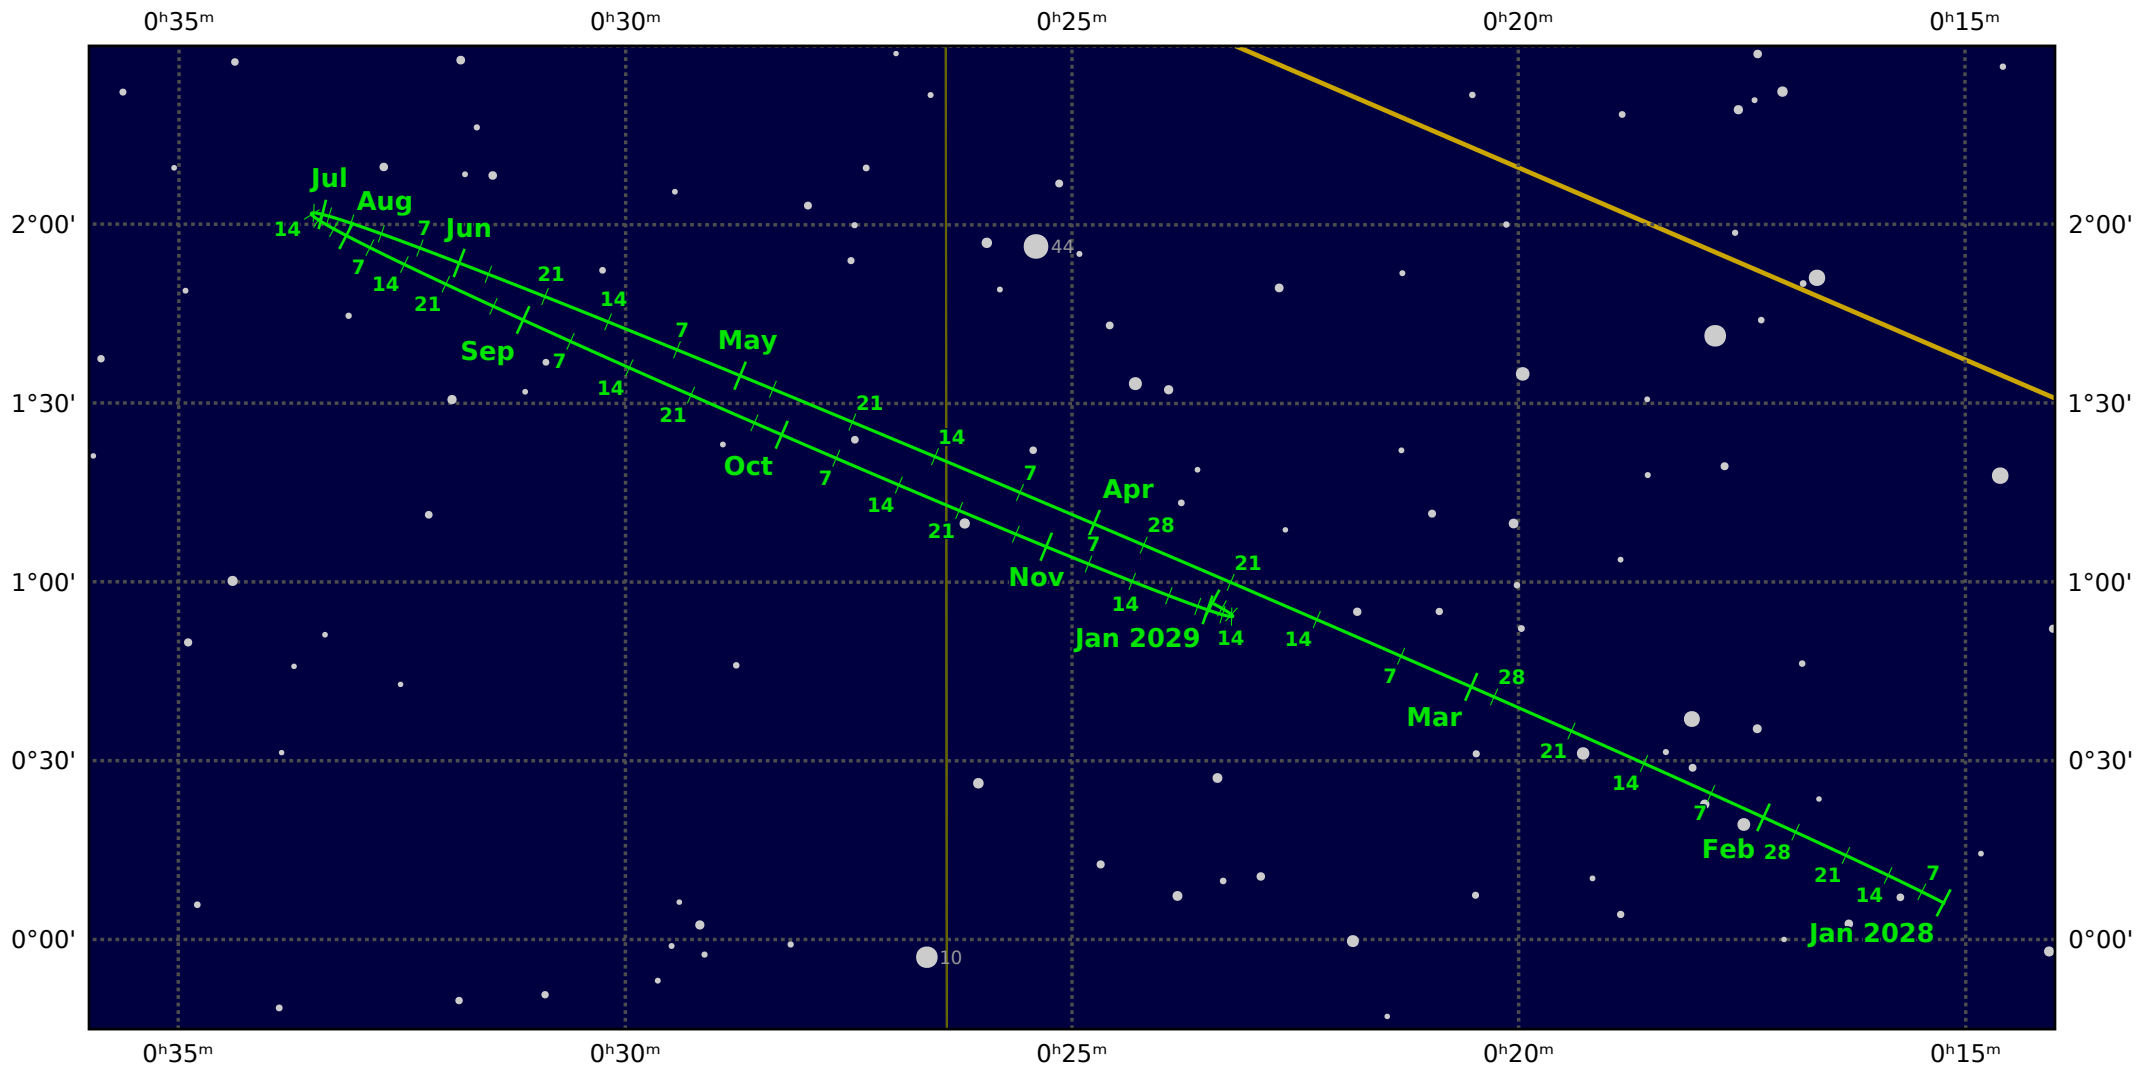

The path of Neptune in 2028

© Dominic Ford 2011-2020. Downloaded from <https://in-the-sky.org>

Magnitude scale: ● 10.5 ● 10.0 ● 9.5 ● 9.0 ● 8.5 ● 8.0 ● 7.5 ● 7.0 ● 6.5 ● 6.0 ● 5.5

— Ecliptic Plane — Galactic Plane